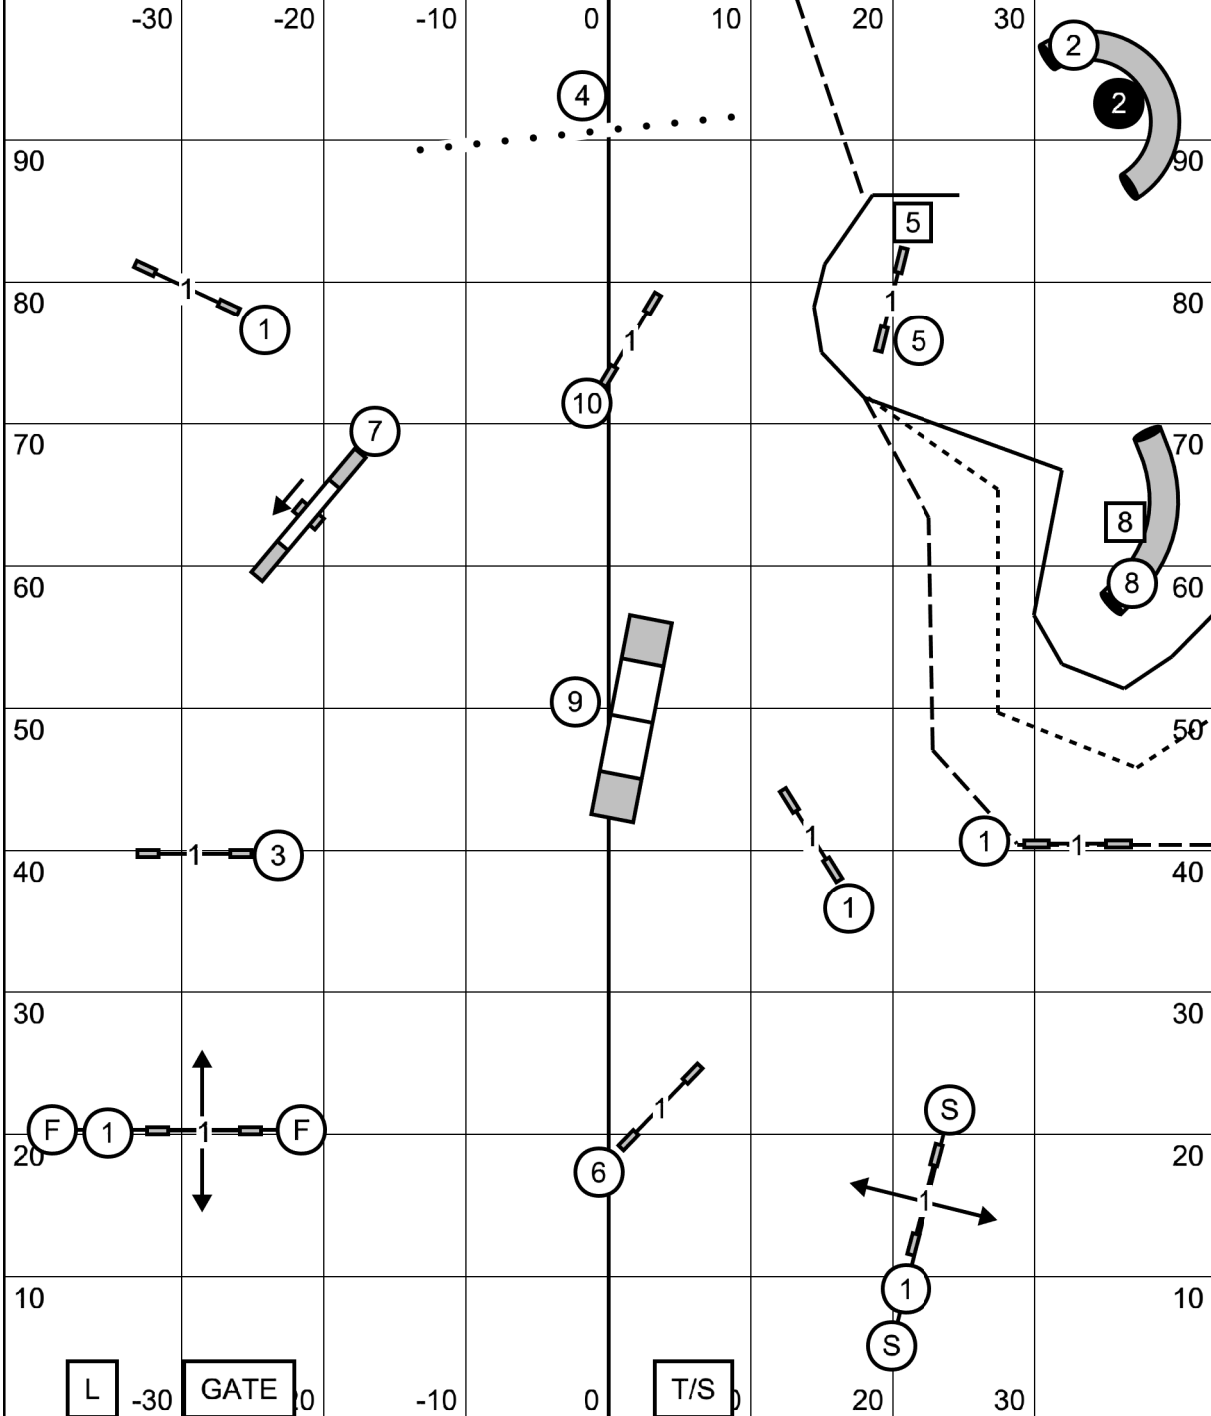

Ex/Master: 8 dashed line-5 solid line -2 dashed line (white circles)  
Open: 8 dotted line-5 solid line or 5 solid line-8 dotted line  
(white squares in flow)  
Novice 8-5 or 5-8 (white squares solid line in flow)

Black circle 2 is bidirectional  
for Novice & Open

Ex/Master: 60 points  
Open: 55 points  
Novice: 50 points  
(bonus = 20 points)

**ALL FAST CLASSES**  
Mount Bachelor Kennel Club  
Saturday, September 28, 2024  
Judge: Susan Leitner

GATE