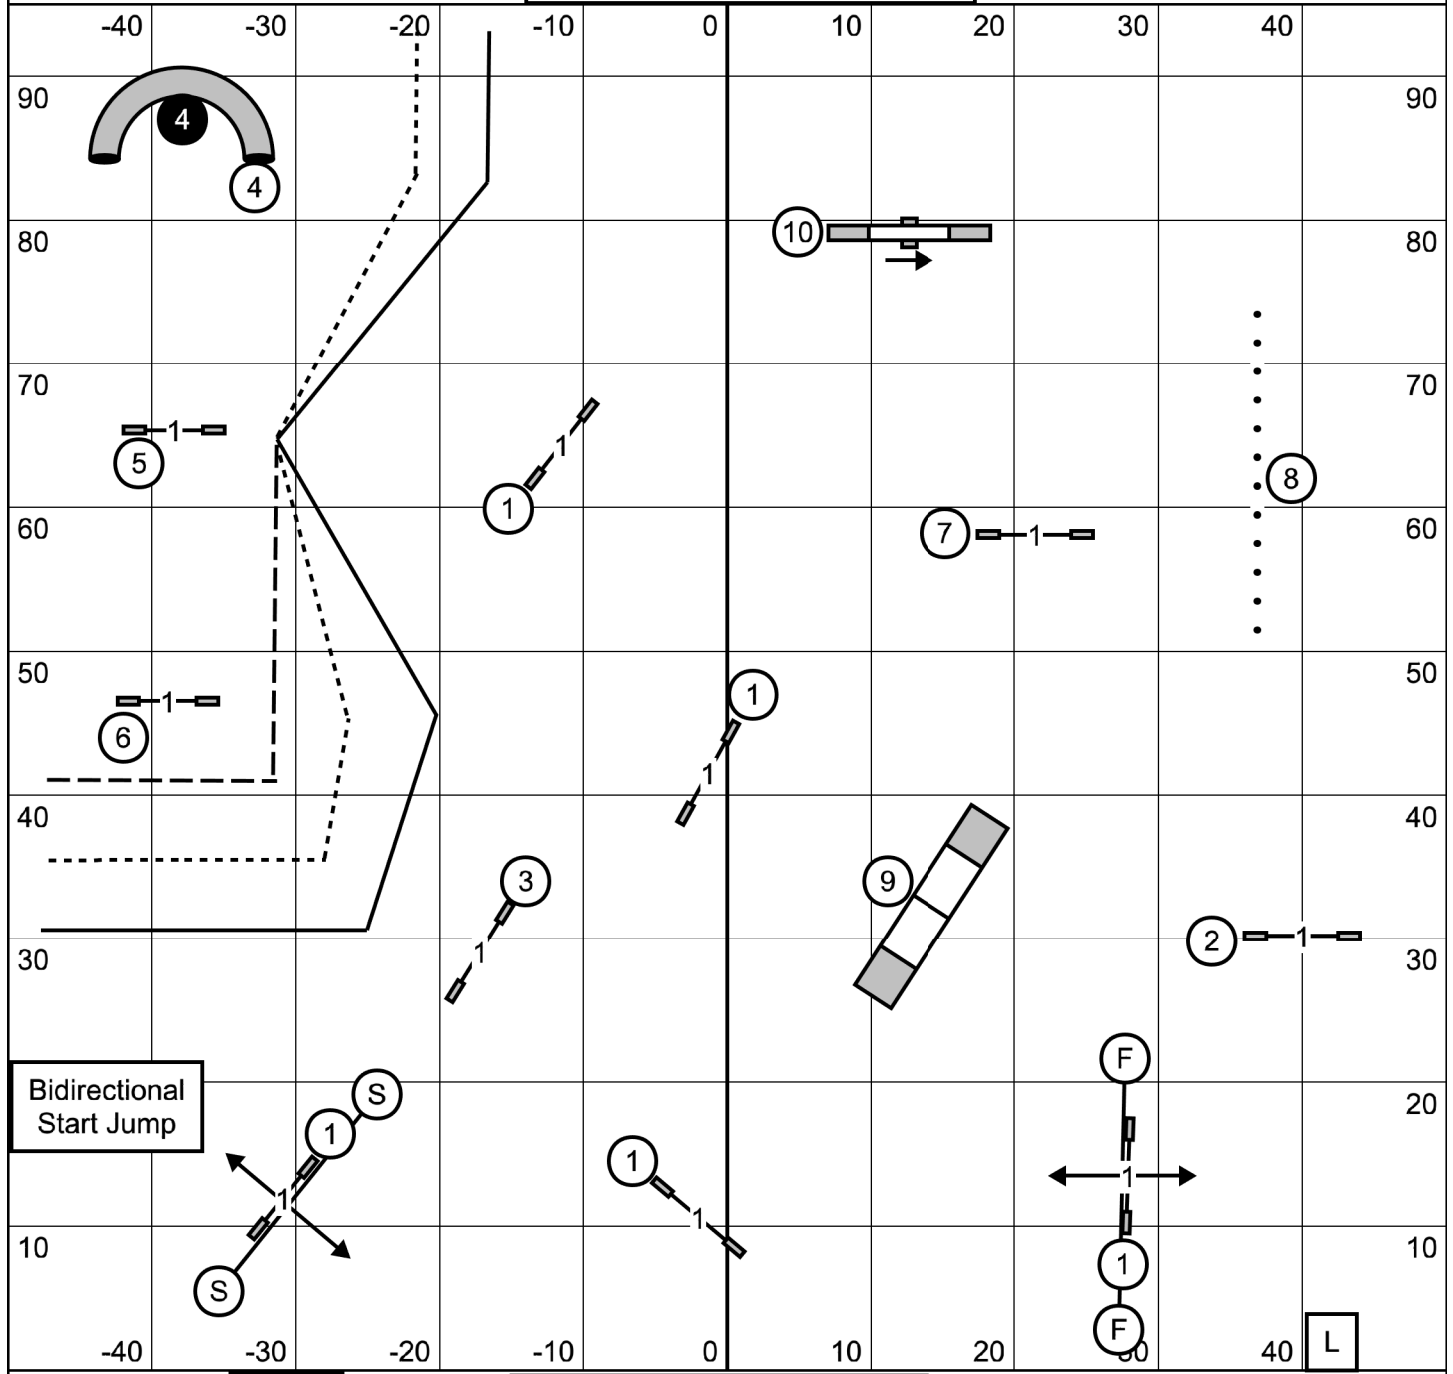

Excellent/Master: 60 Points
 Open: 55 Points
 Novice: 50 Points
 Send Bonus is 20 Points

Master/Excellent: Send Bonus 6-5-4 (solid line)
 Open: Send Bonus 6-5-4 (dotted line)
 Novice: Send Bonus 6-5 (dotted line)

8" = 38 sec
 12"/16" = 35 sec
 20"/24"/26" = 32 sec
 (add 3 sec for Preferred)

Tunnel is bidirectional for Novice
 Black circle #4

Bidirectional
Start Jump

GATE

ALL FAST CLASSES
 Emerald Dog Obedience Club
 Sunday, November 3, 2024
 Judge: Susan Leitner

T/S

GATE

L