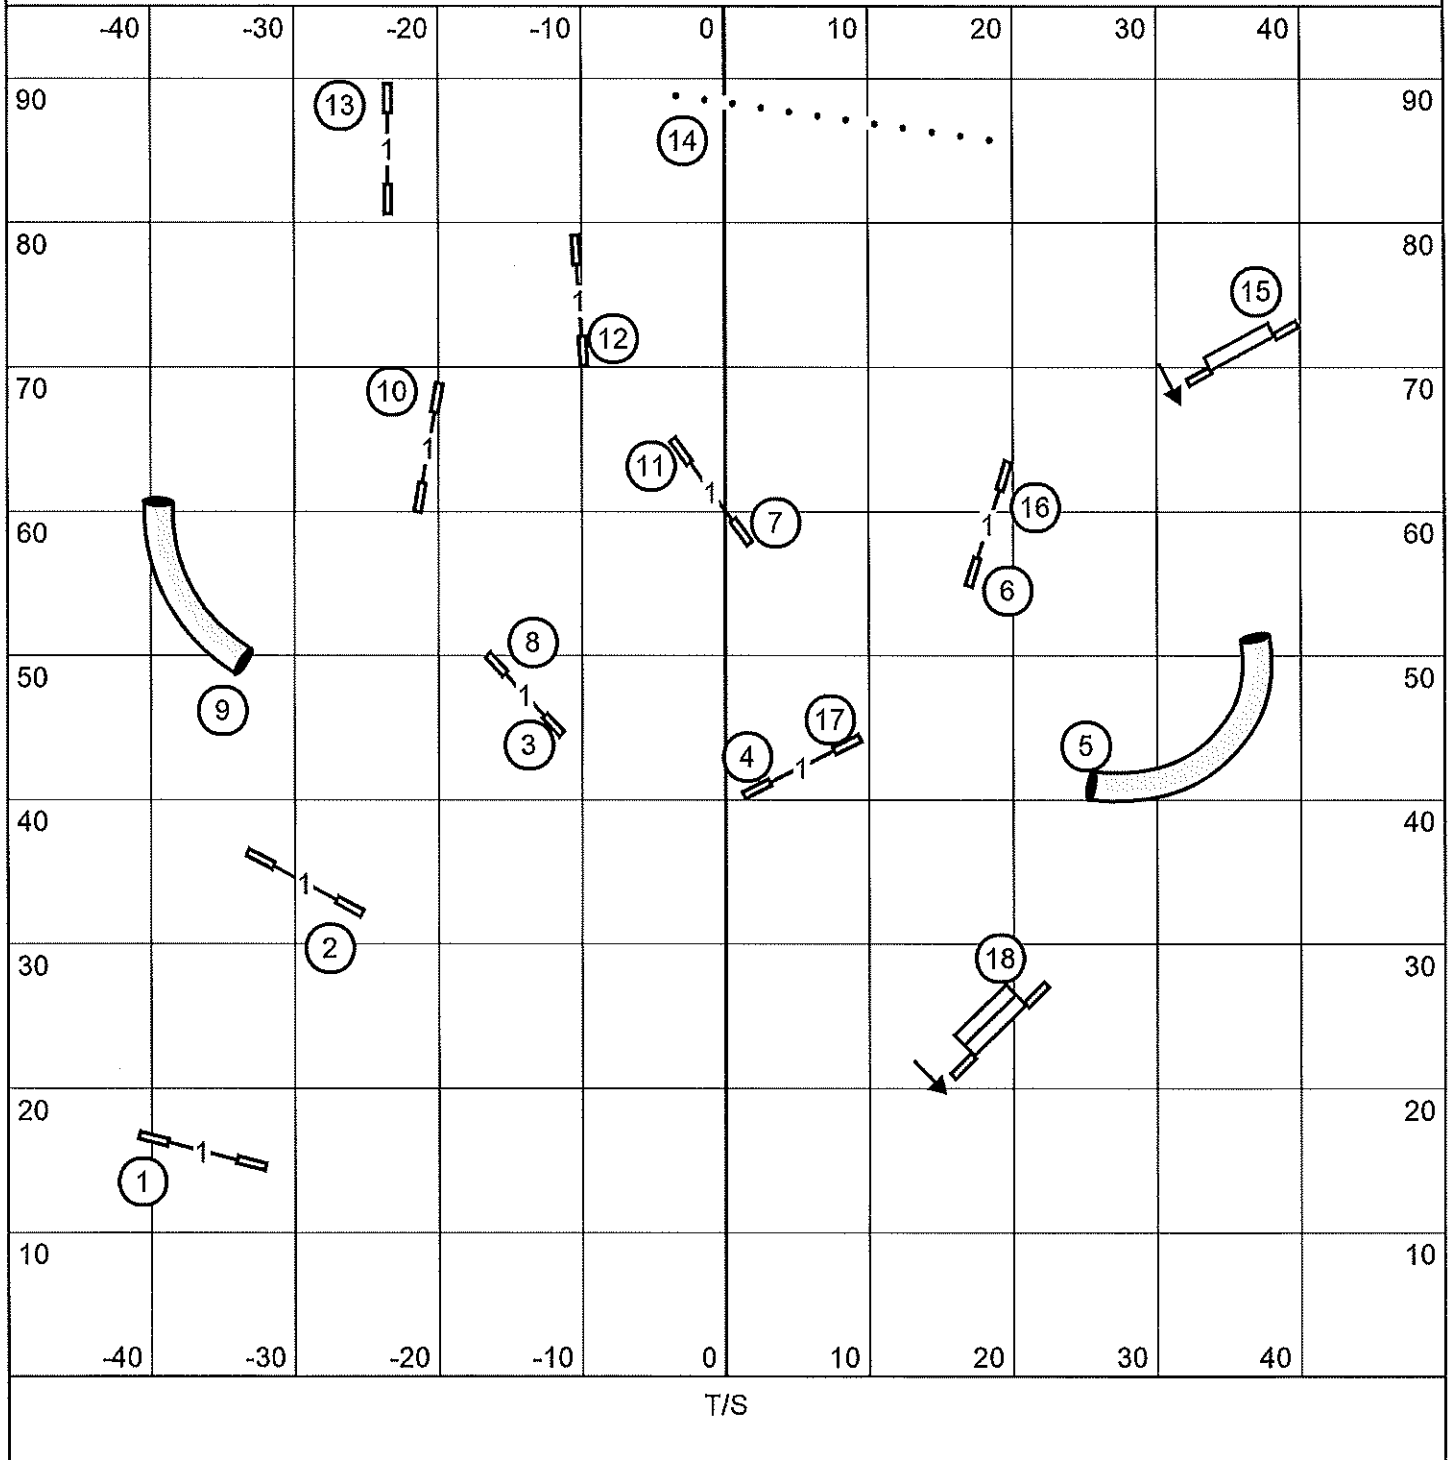

MASTER/EXCELLENT JWW

German Shepherd Dog Club of Oregon

Friday, October 25, 2024

Judge: Laura Finco

T/S