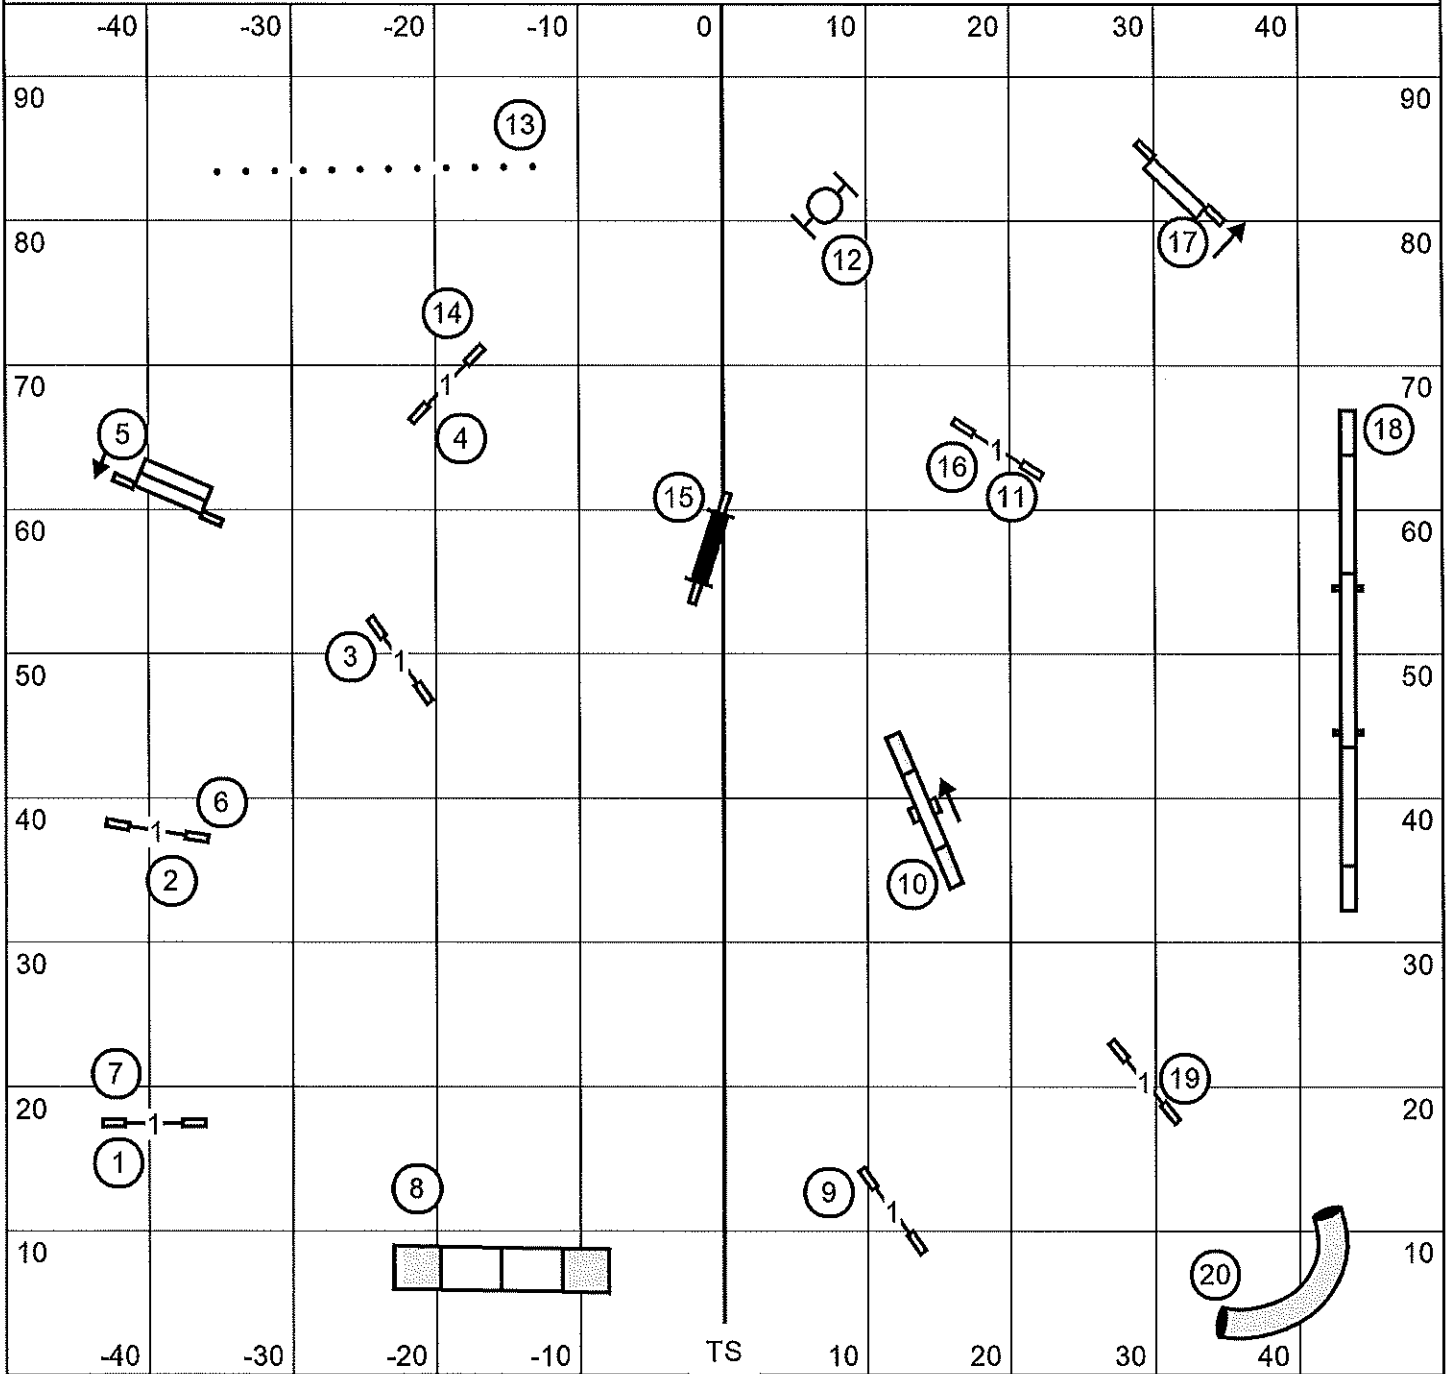

German Shepherd Dog Club of Oregon, Inc. - Ridgefield, WA
Friday October 25, 2024
Judge: Lisa Potts
EM Standard