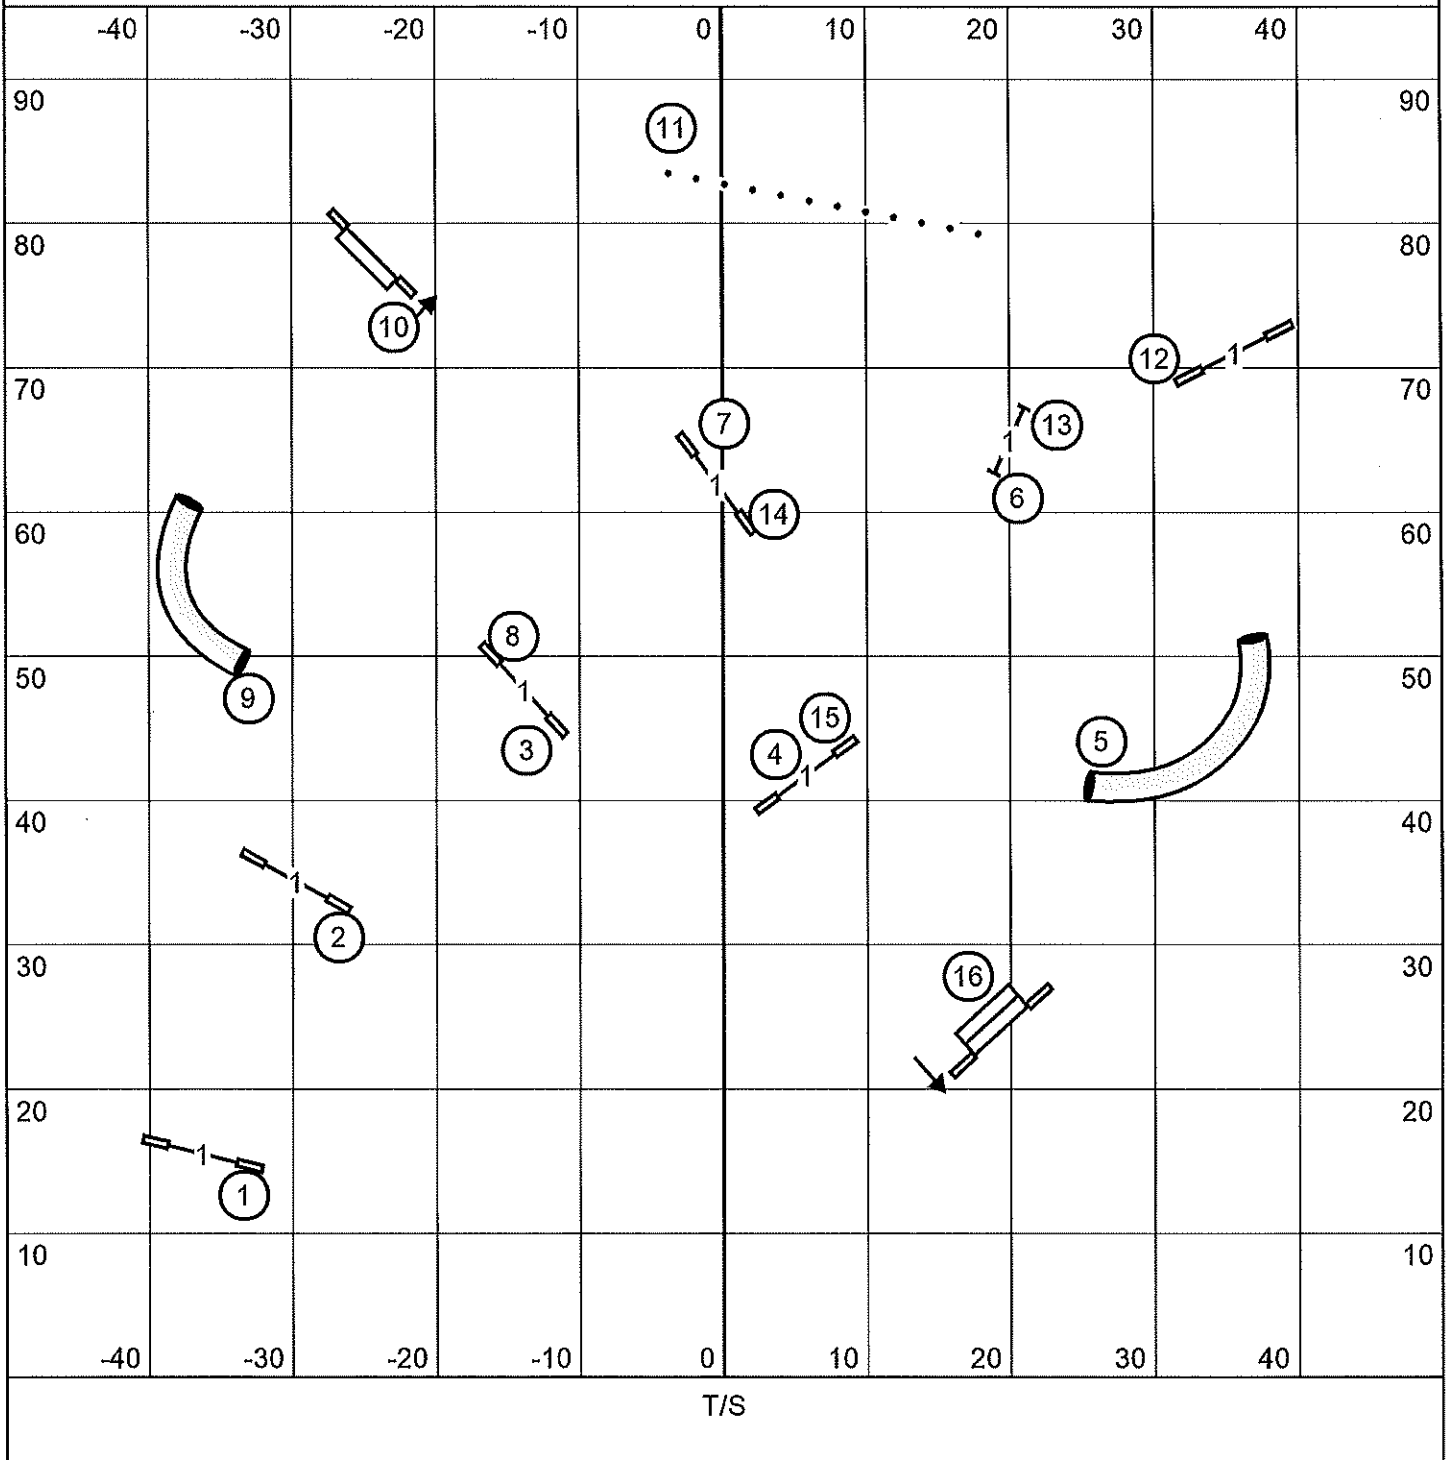

OPEN JWW

German Shepherd Dog Club of Oregon

Friday, October 25, 2024

Judge: Laura Finco