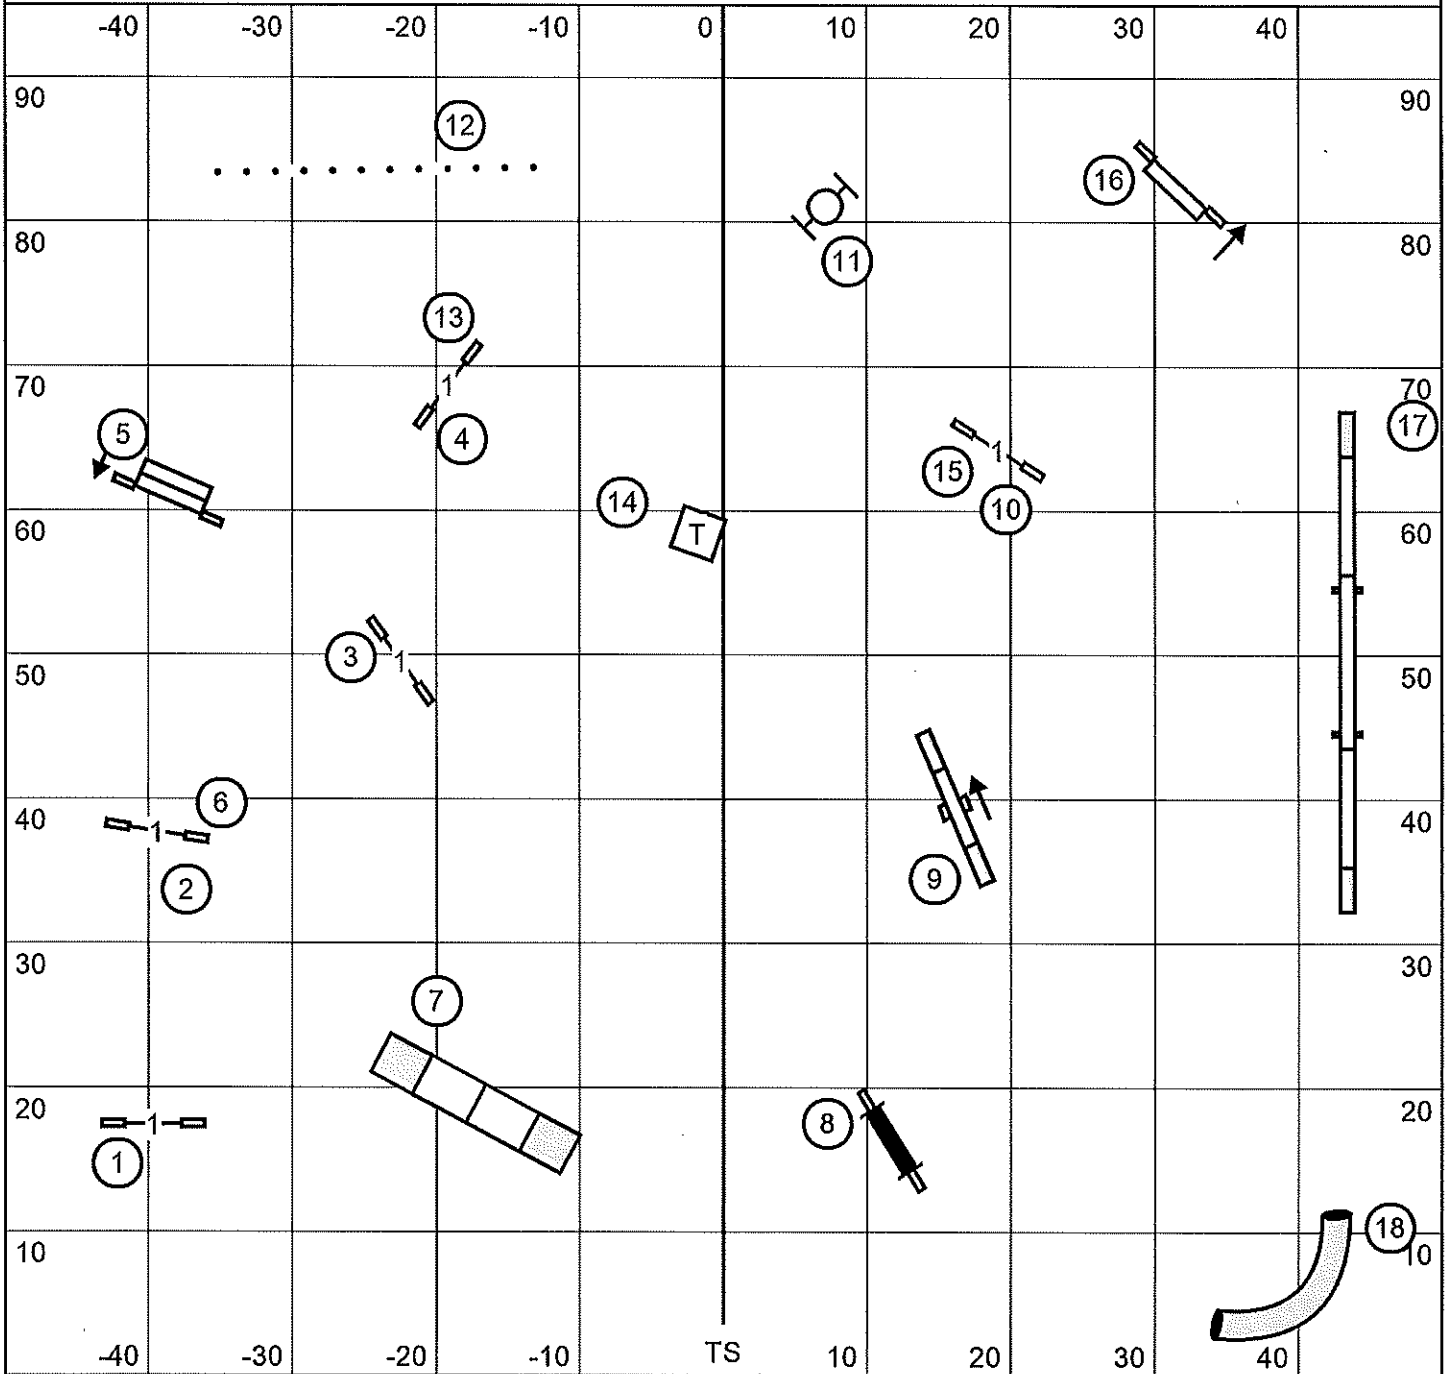

German Shepherd Dog Club of Oregon, Inc. - Ridgefield, WA
Friday October 25, 2024
Judge: Lisa Potts
Open Standard