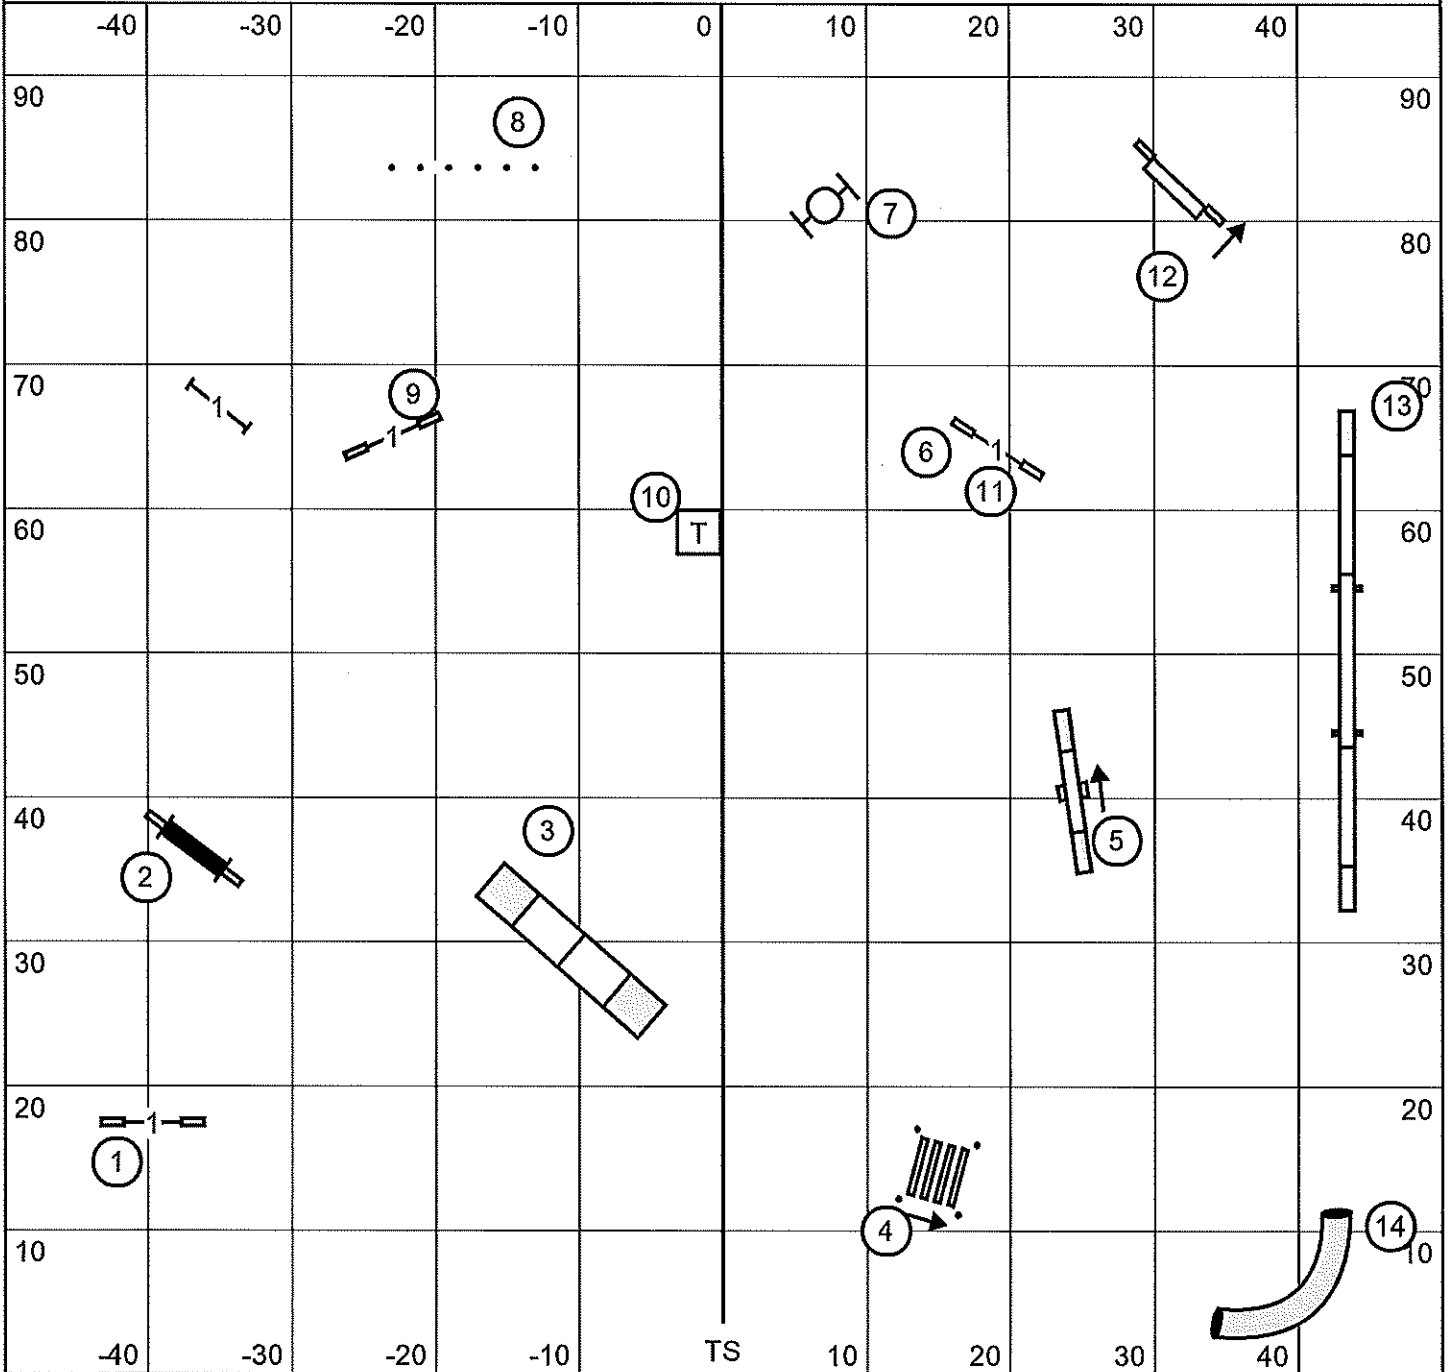

German Shepherd Dog Club of Oregon, Inc. - Ridgefield, WA
Friday October 25, 2024
Judge: Lisa Potts
Novice Standard