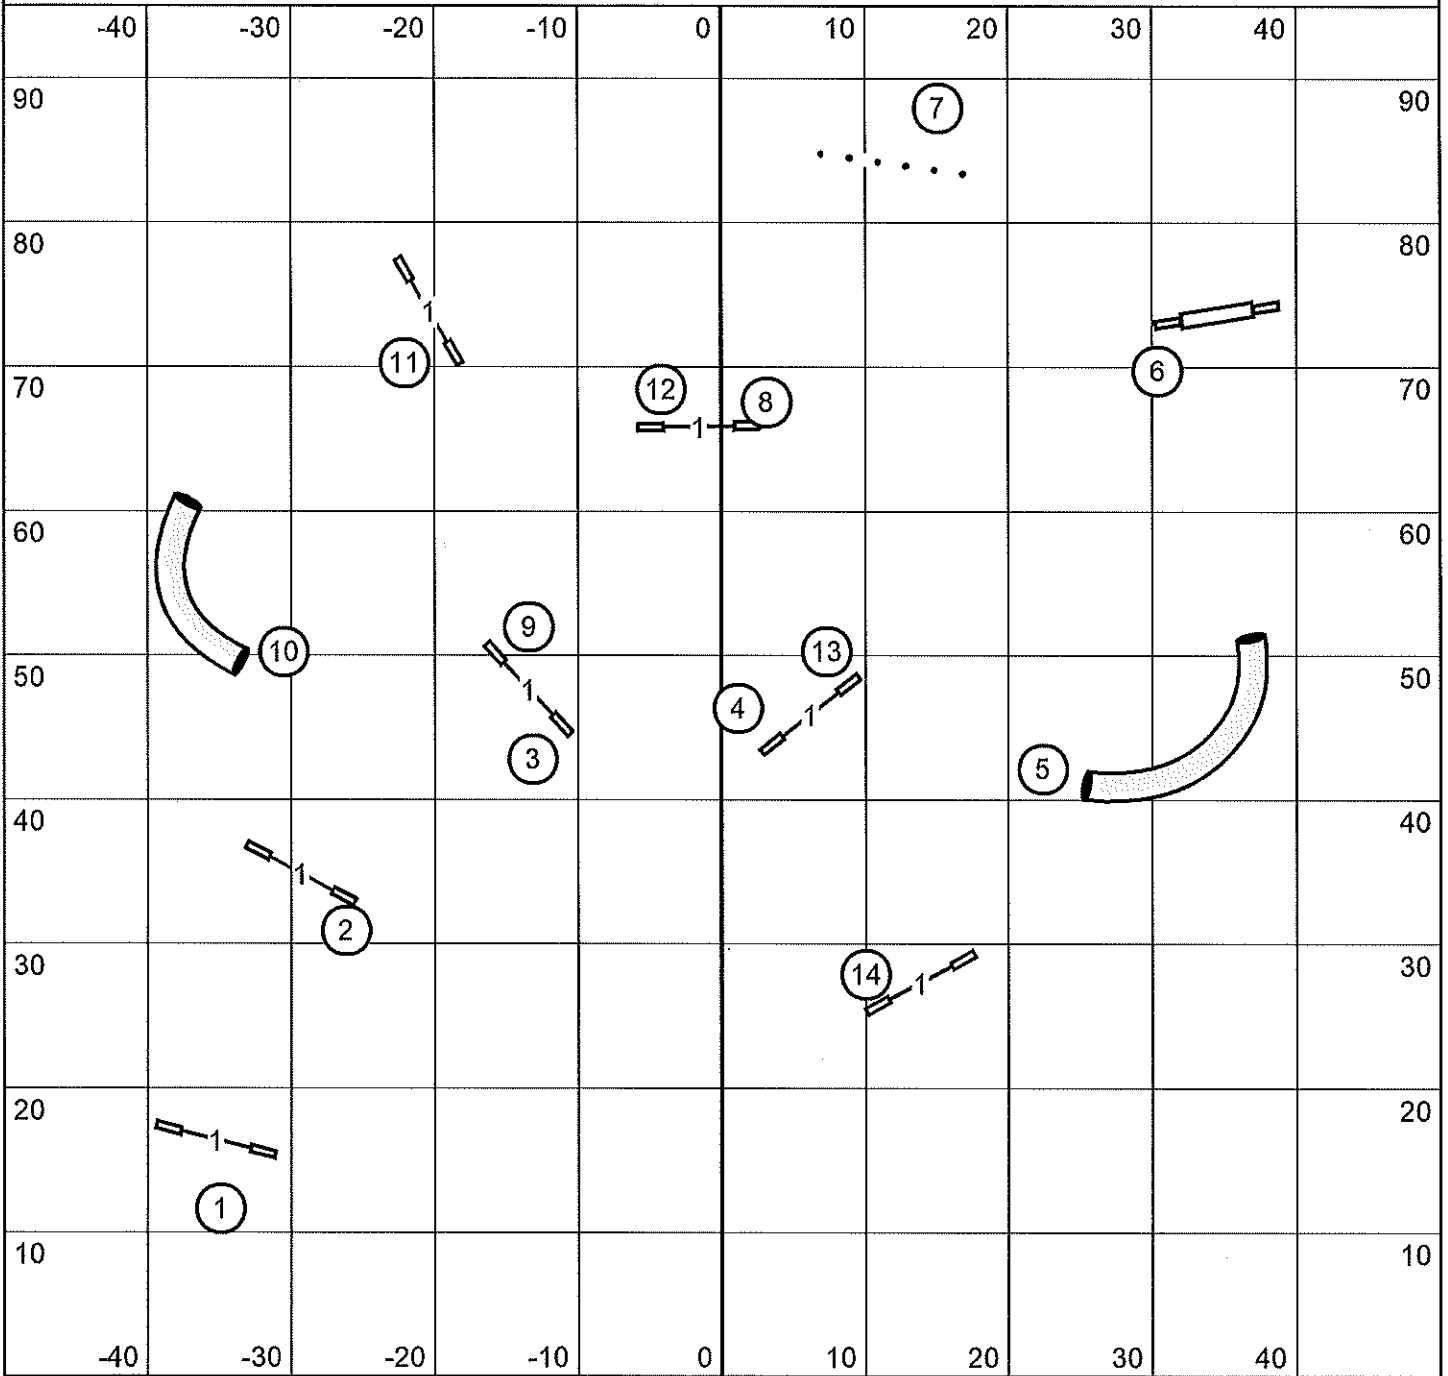

German Shepherd Dog Club of Oregon, Inc. - Ridgefield, WA
 Friday October 25, 2024
 Judge: Lisa Potts
 Novice Standard

NOVICE JWW

German Shepherd Dog Club of Oregon

Friday, October 25, 2024

Judge: Laura Finco