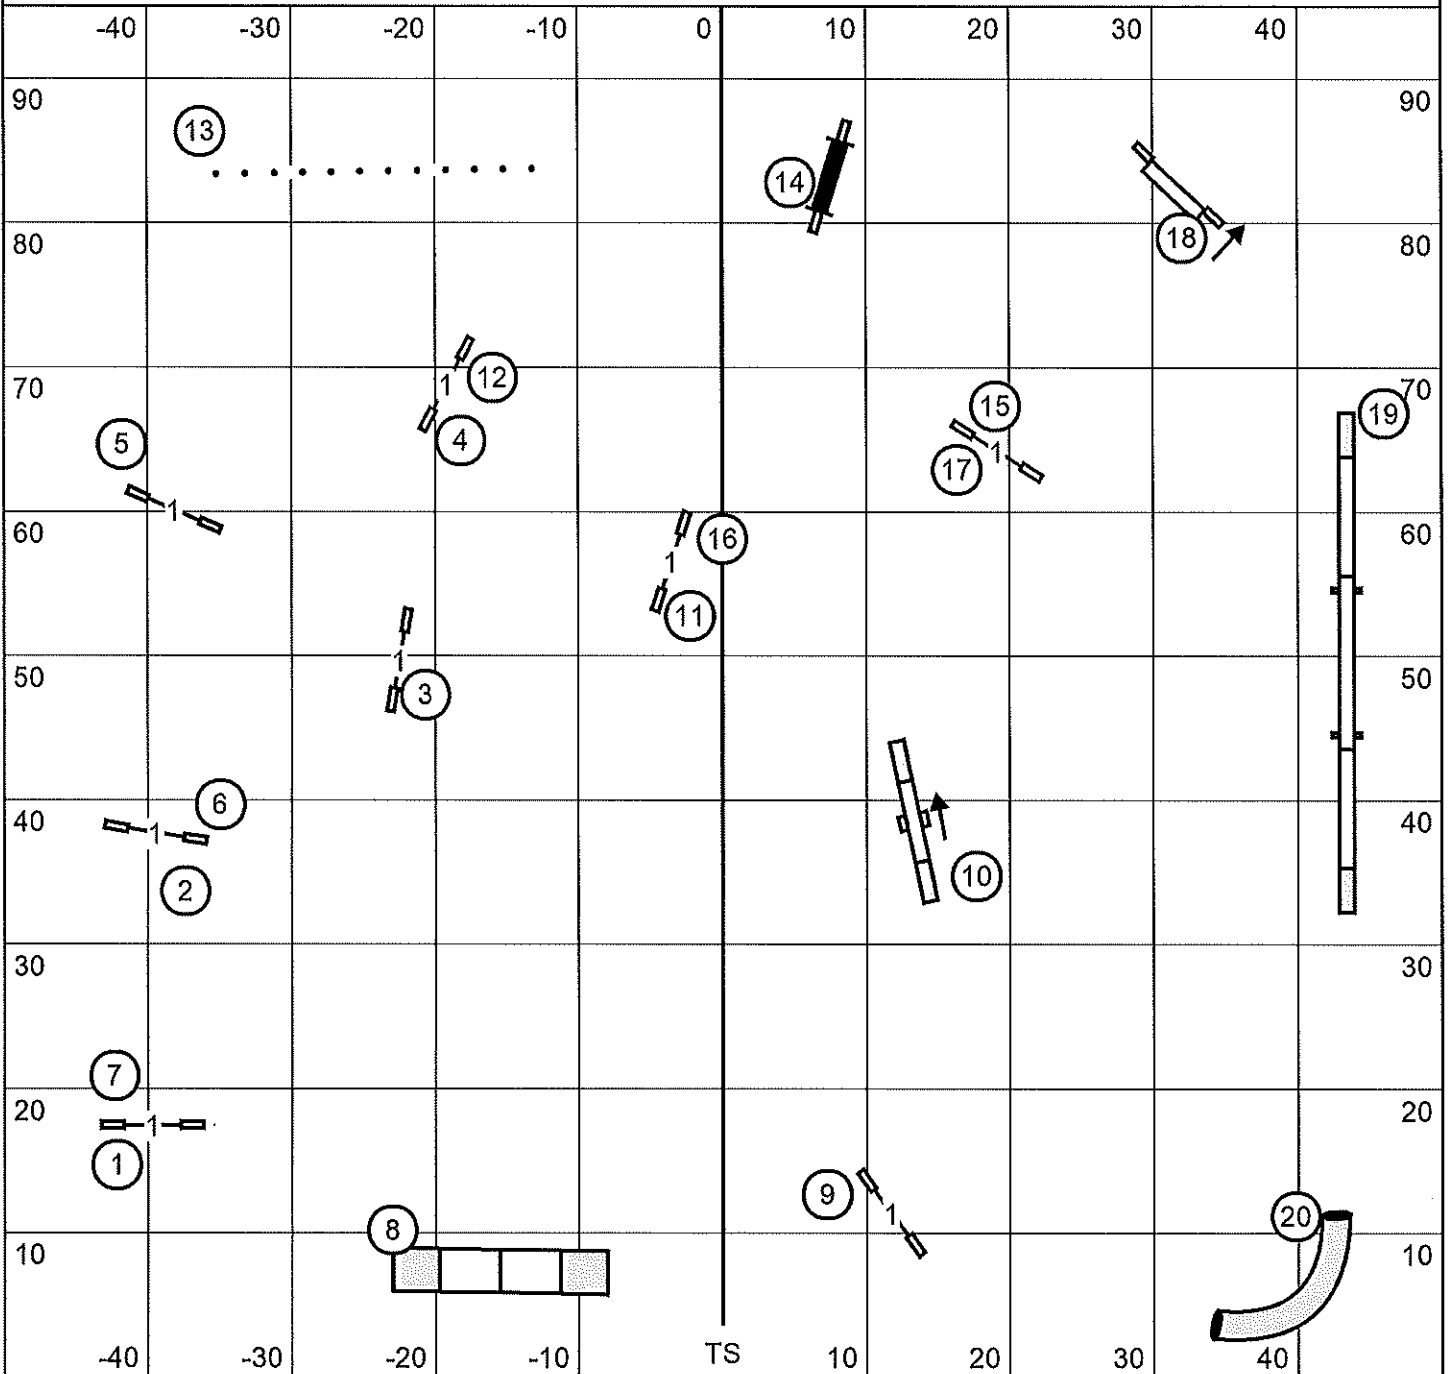

German Shepherd Dog Club of Oregon, Inc. - Ridgefield, WA
 Friday October 25, 2024
 Judge: Lisa Potts
 Time to Beat!!!

German Shepherd Dog Club of Oregon, Inc. - Ridgefield, WA
 Friday October 25, 2024
 Judge: Lisa Potts
 Premier Standard