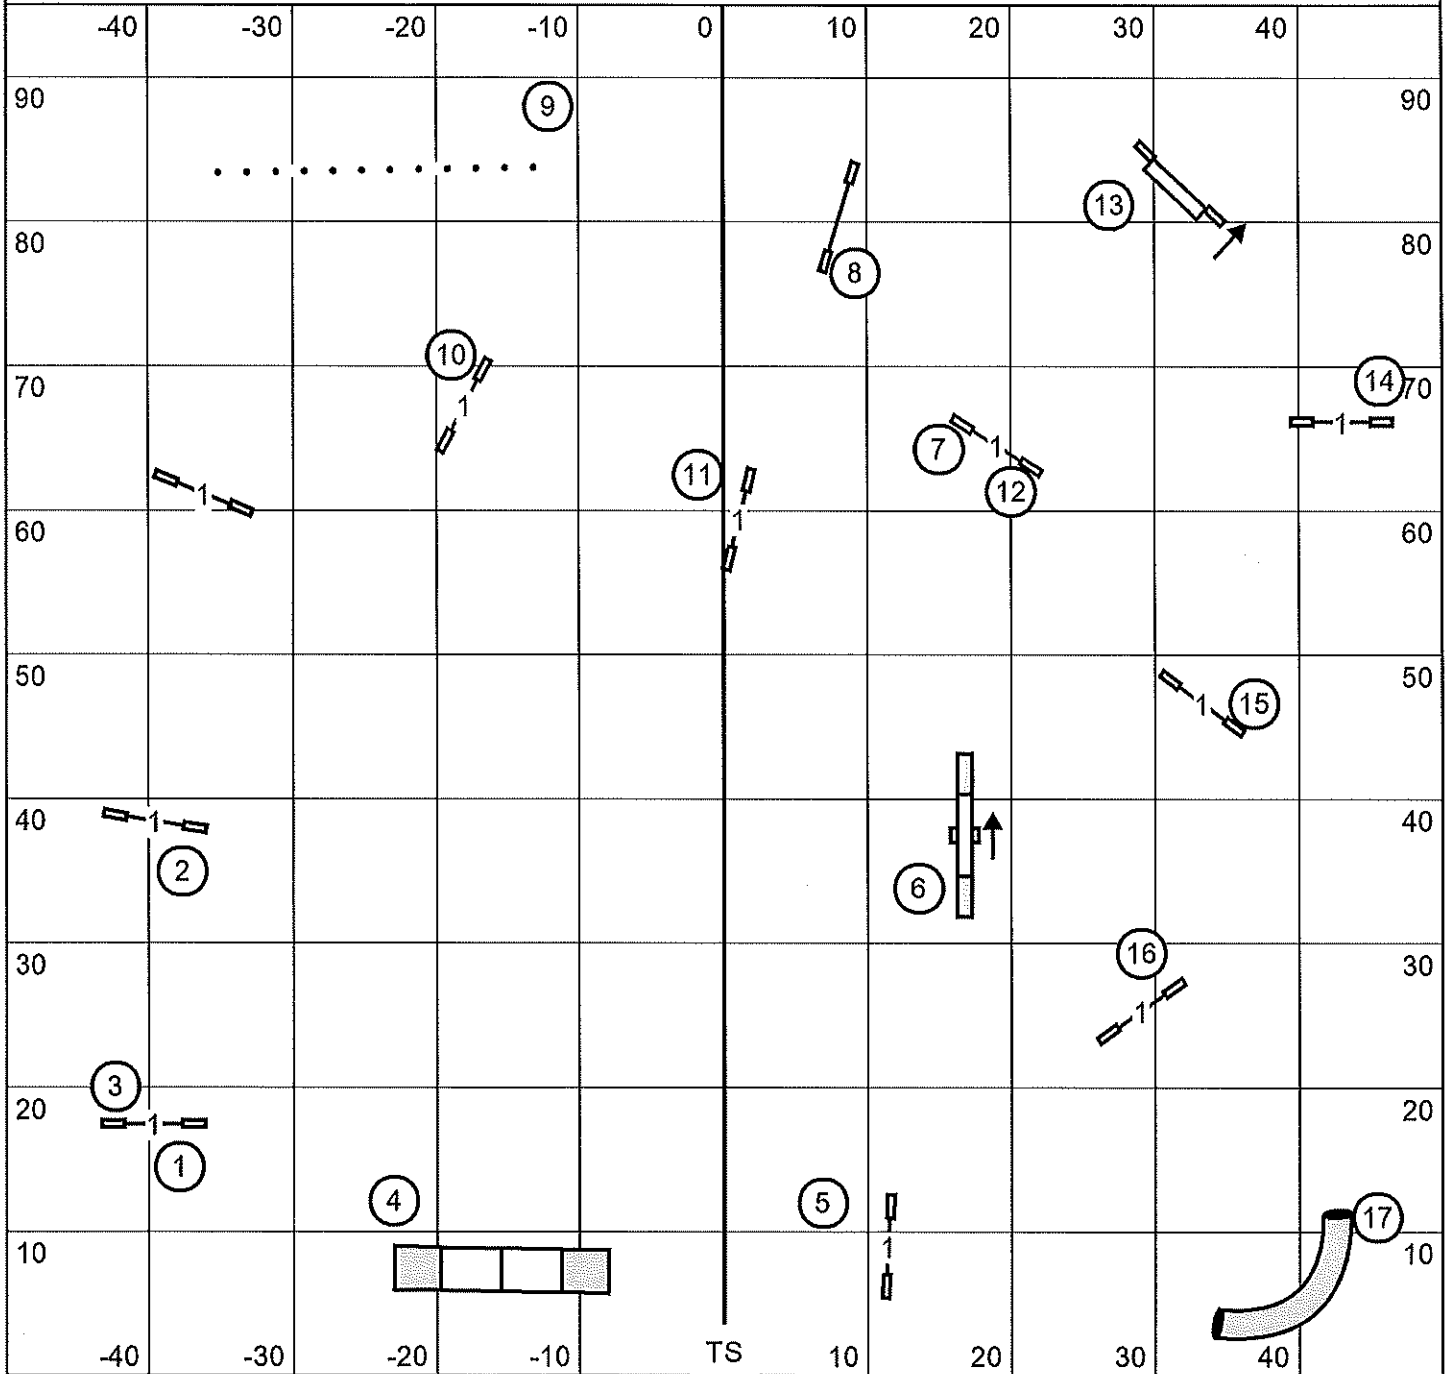

German Shepherd Dog Club of Oregon, Inc. - Ridgefield, WA
 Friday October 25, 2024
 Judge: Lisa Potts
 Time to Beat!!!

German Shepherd Dog Club of Oregon, Inc. - Ridgefield, WA
 Friday October 25, 2024
 Judge: Lisa Potts
 Premier Standard