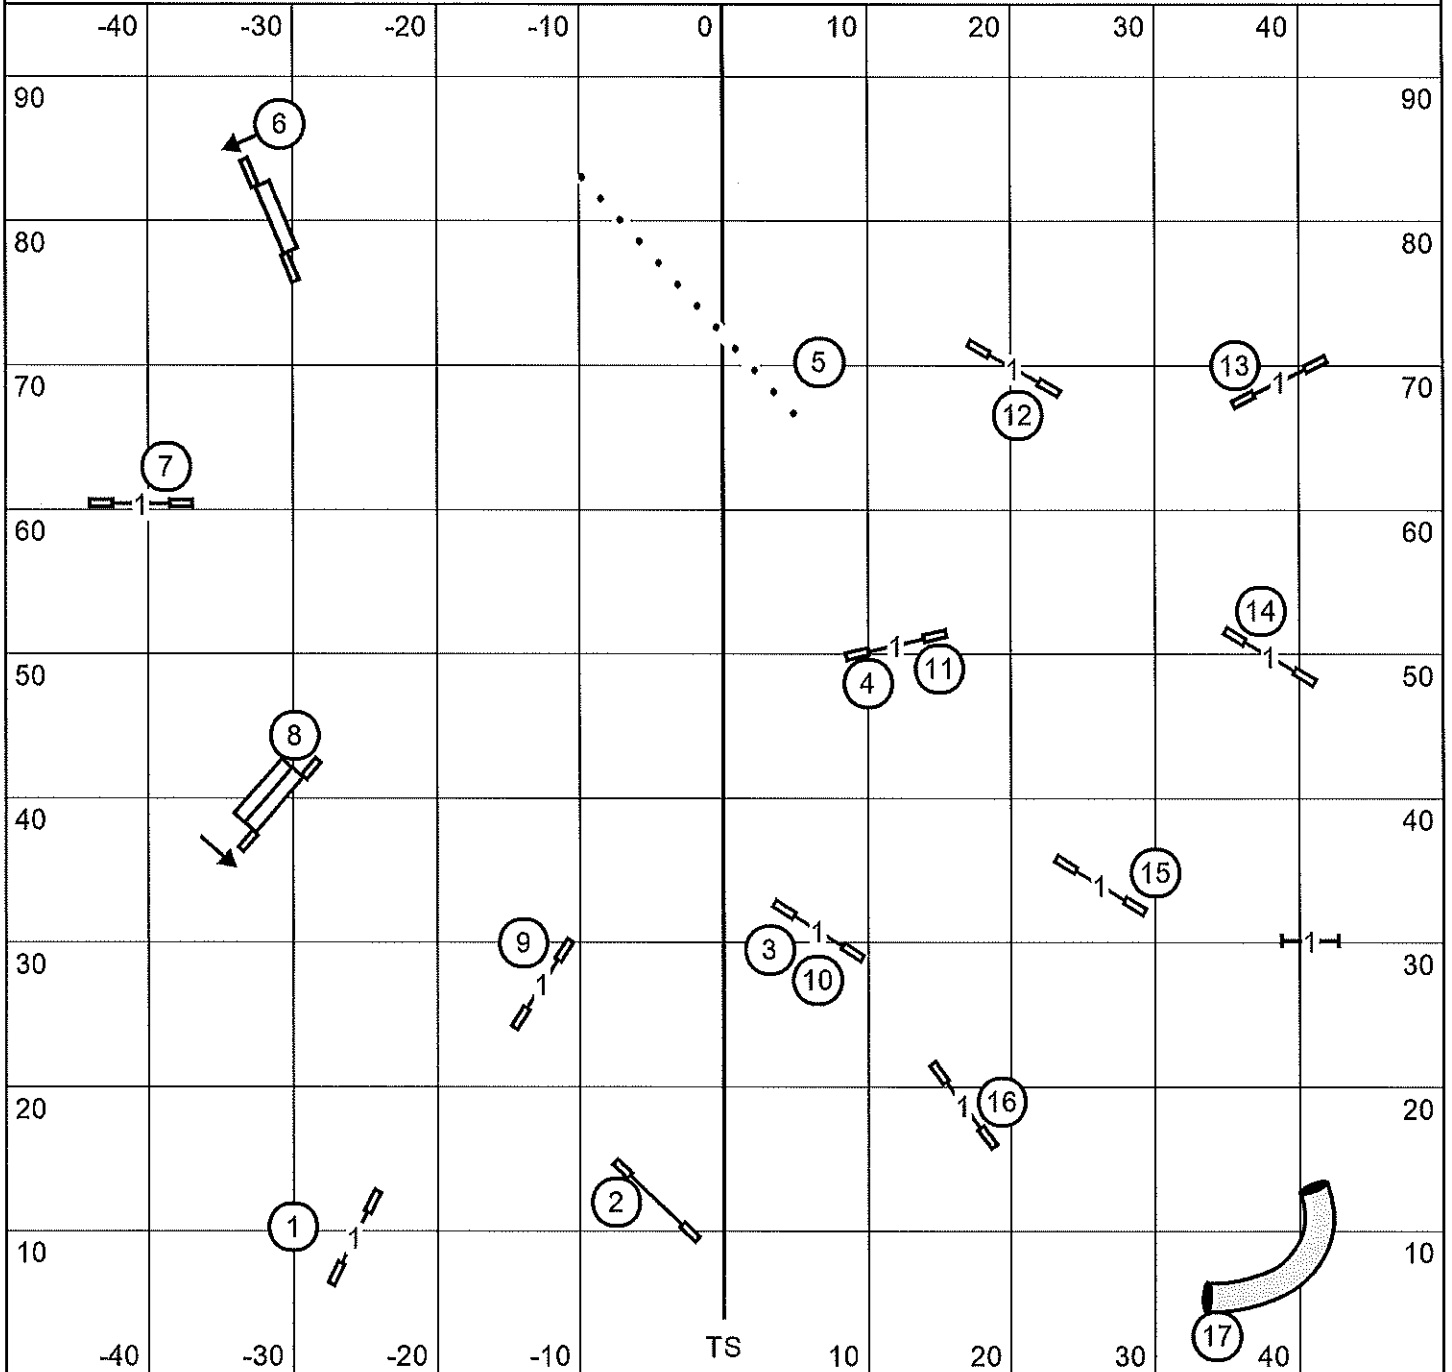

German Shepherd Dog Club of Oregon, Inc. - Ridgefield, WA
Saturday October 26, 2024
Judge: Lisa Potts
Open JWW