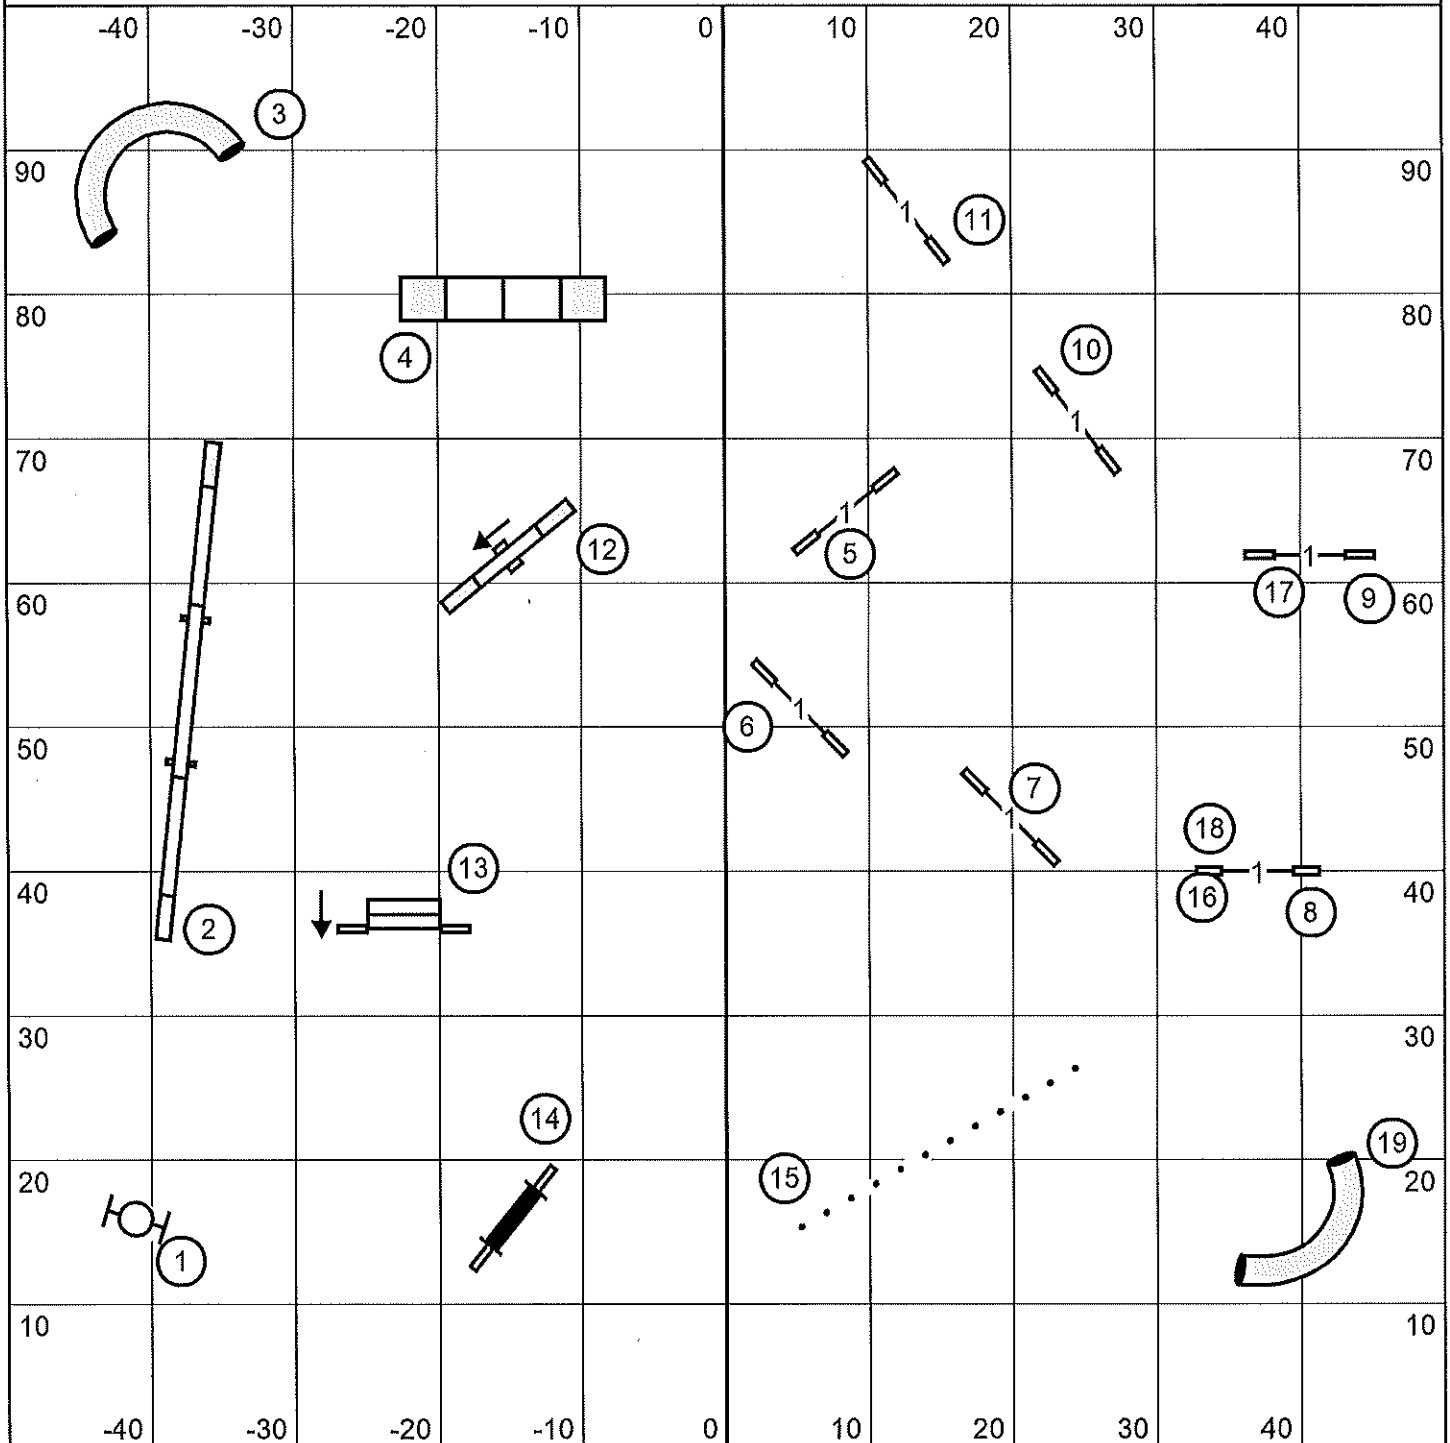

T2B

German Shepherd Dog Club of Oregon

Saturday, October 26, 2024

Judge: Laura Finco

PREMIER STD

German Shepherd Dog Club of Oregon

Saturday, October 26, 2024

Judge: Laura Finco