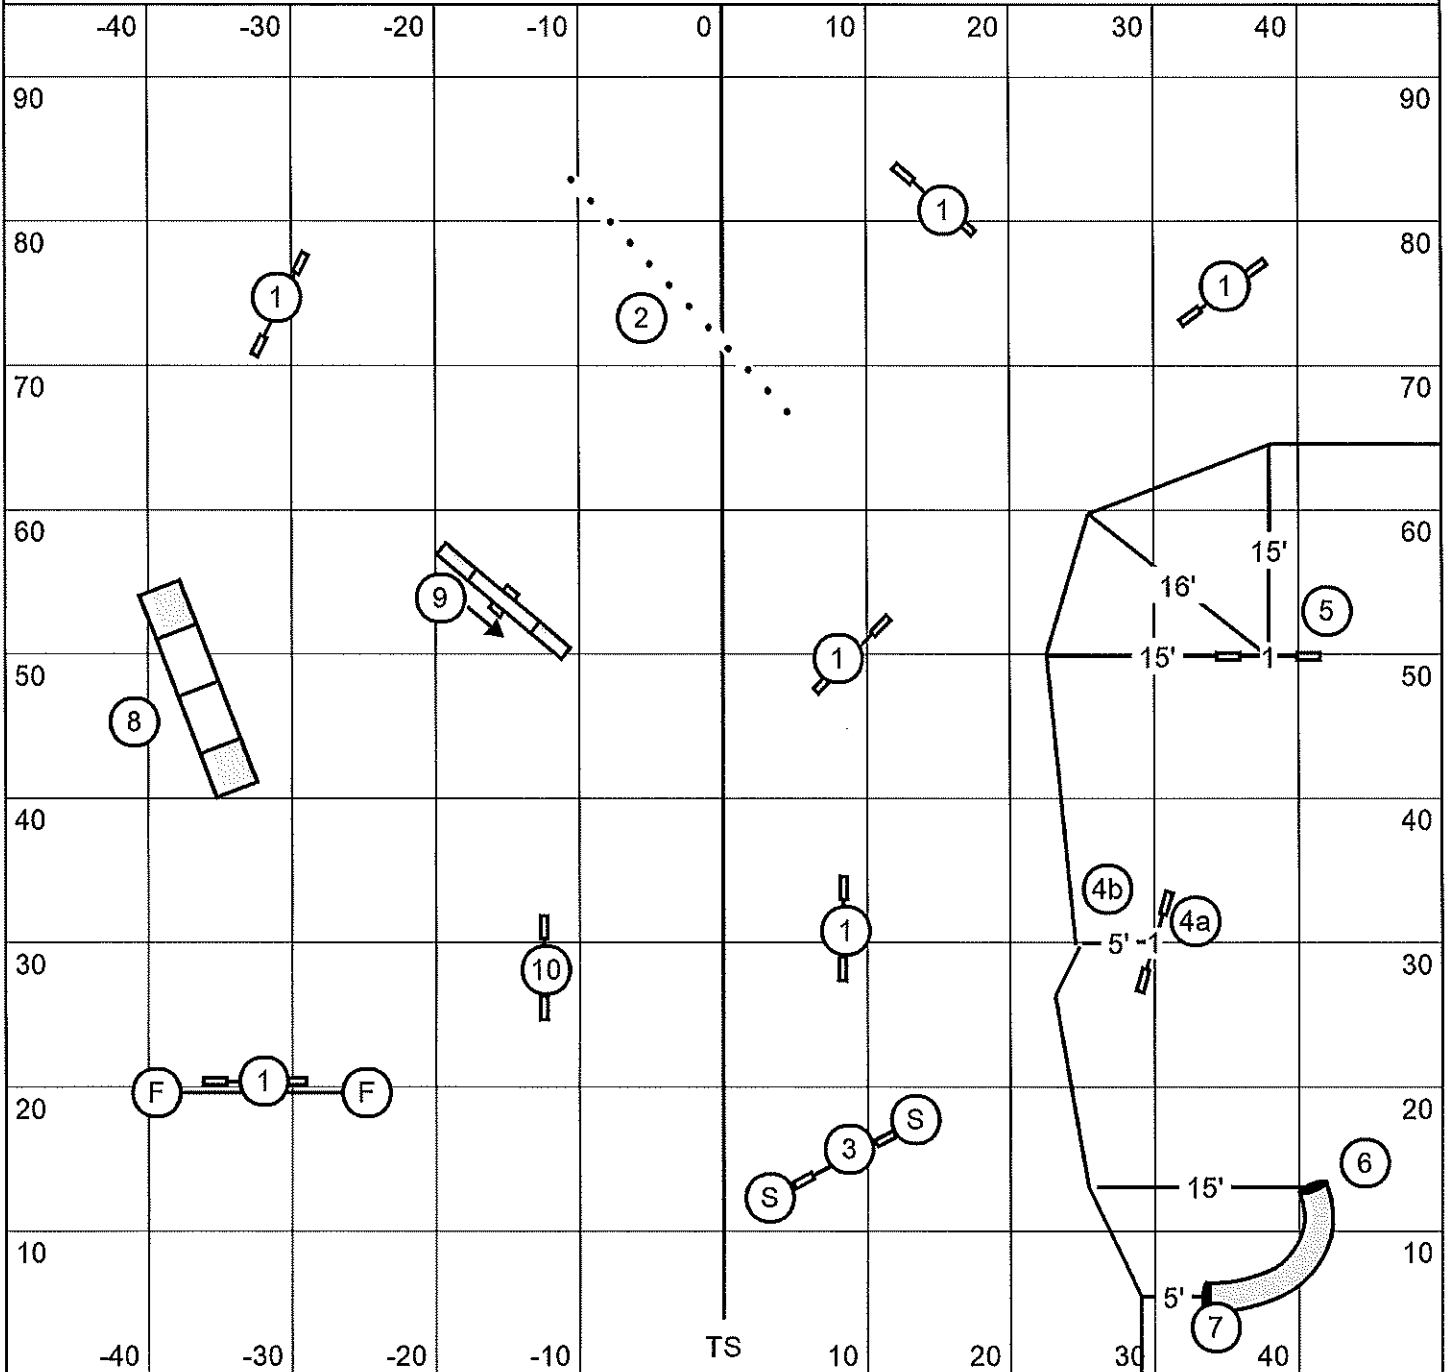

German Shepherd Dog Club of Oregon, Inc. - Ridgefield, WA

Saturday October 26, 2024

Judge: Lisa Potts

FAST - All Levels

N 7-4a

O 4b-6

EM 5-4(a or b)-6

S/F Bi-Directional

All non-send bonus applicable obstacles bi-directional

Send Bonuses Directional as marked