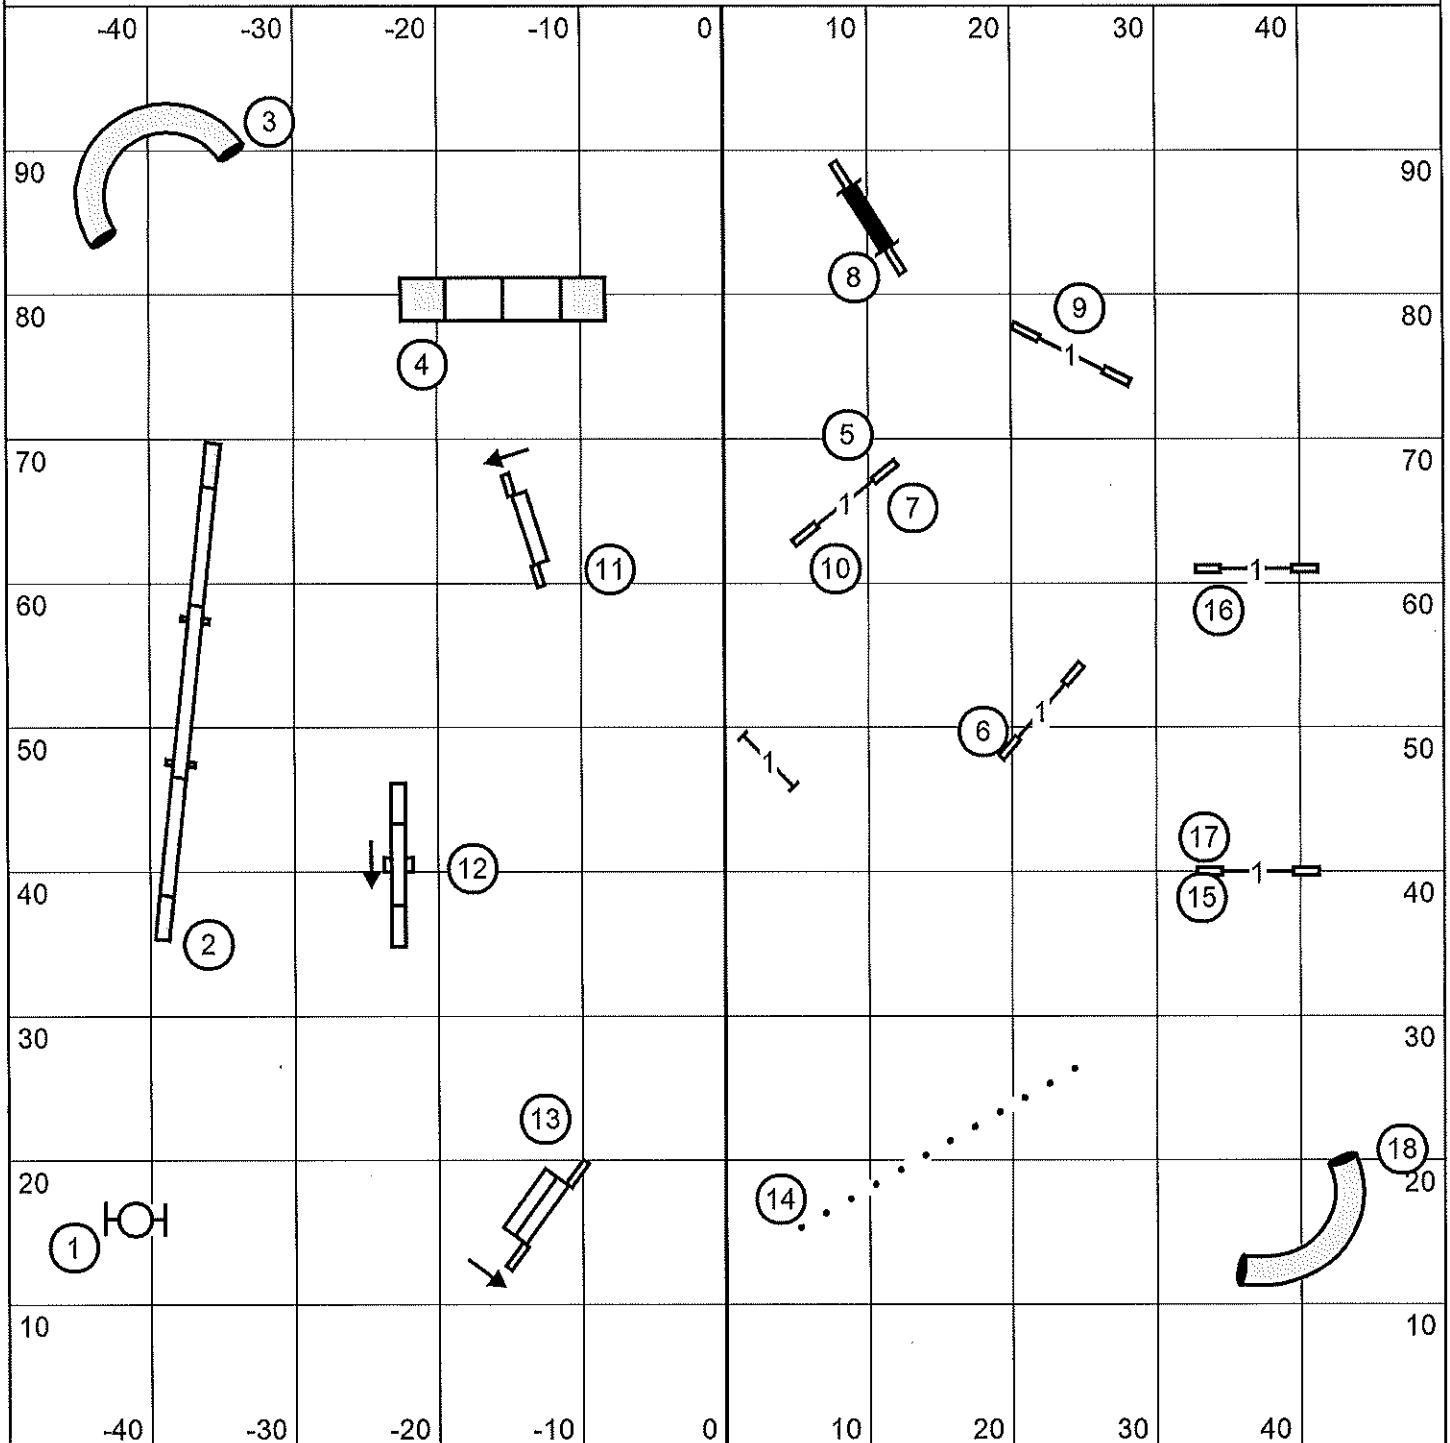

MASTER/EXCELLENT STD

German Shepherd Dog Club of Oregon

Saturday, October 26, 2024

Judge: Laura Finco

T/S