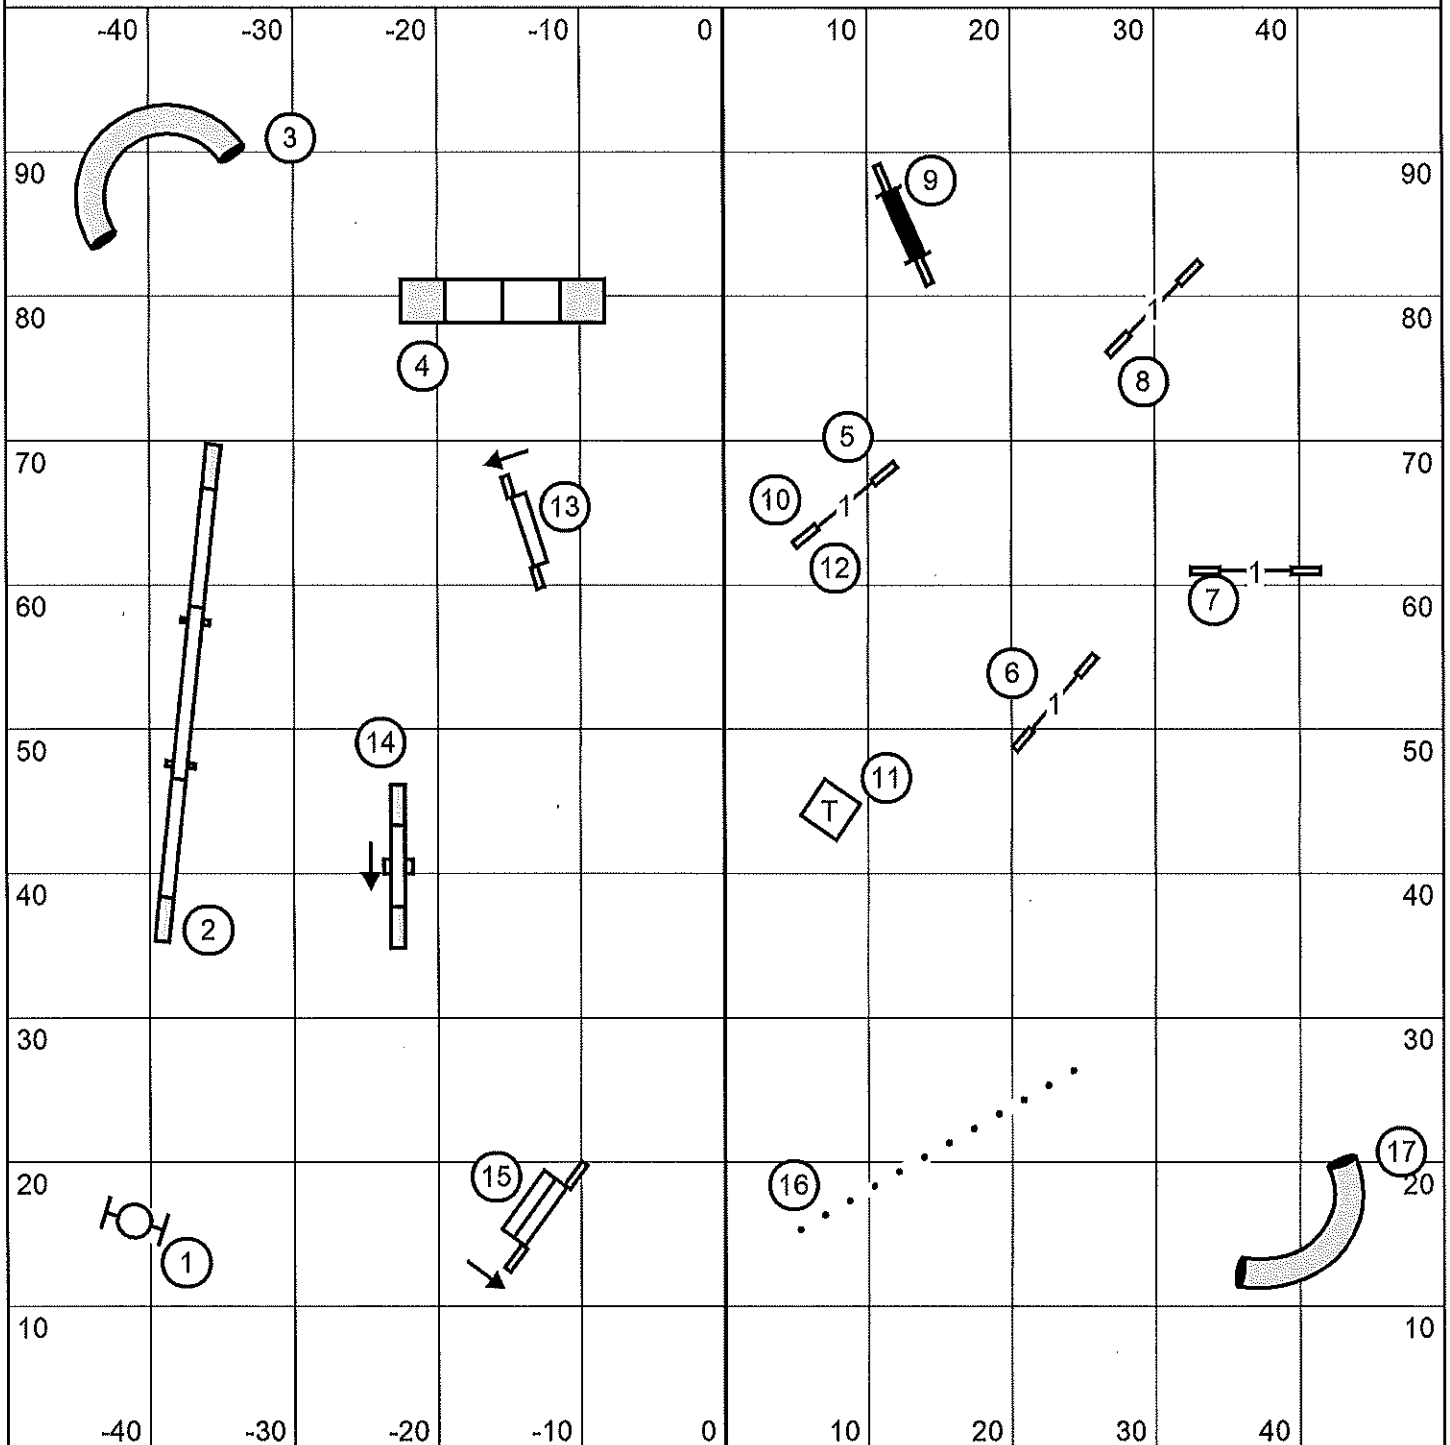

Saturday, October 26, 2024

Judge: Laura Finco

T/S

NOVICE STD

German Shepherd Dog Club of Oregon

Saturday, October 26, 2024

Judge: Laura Finco

T/S