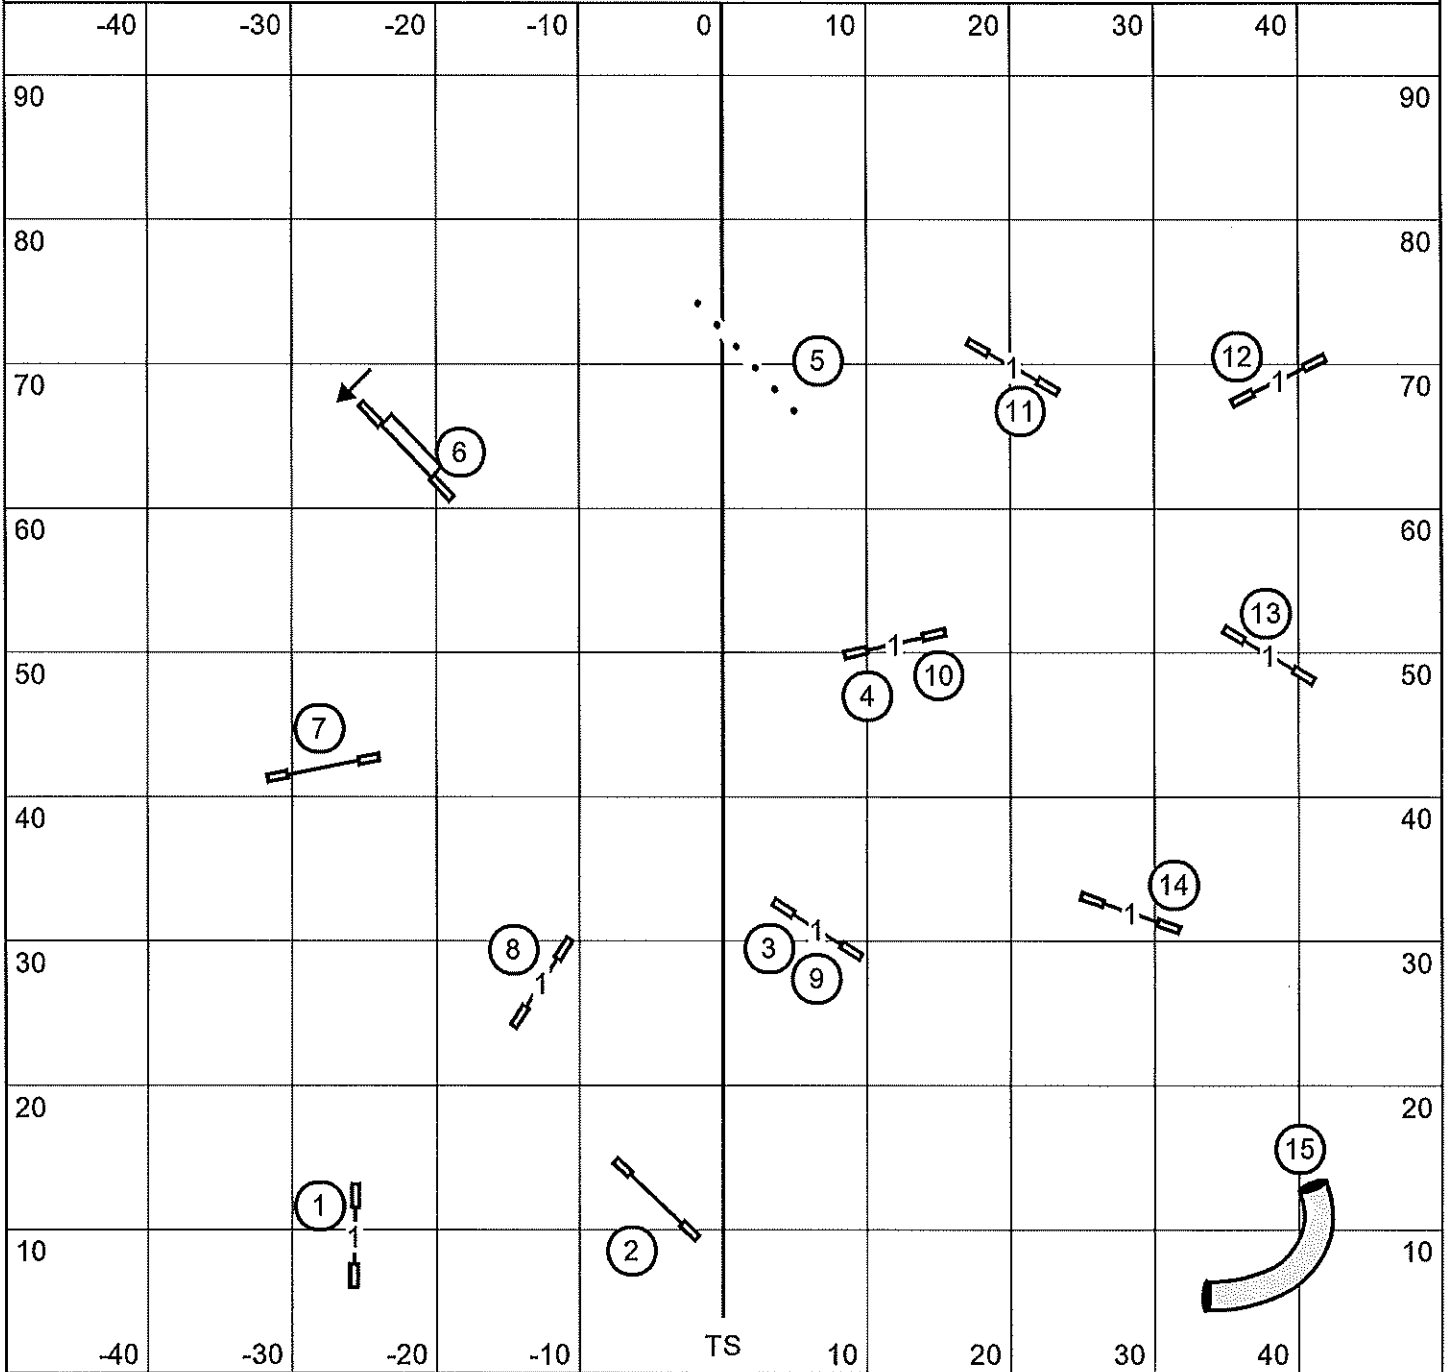

German Shepherd Dog Club of Oregon, Inc. - Ridgefield, WA
Saturday October 26, 2024
Judge: Lisa Potts
Novice JWW