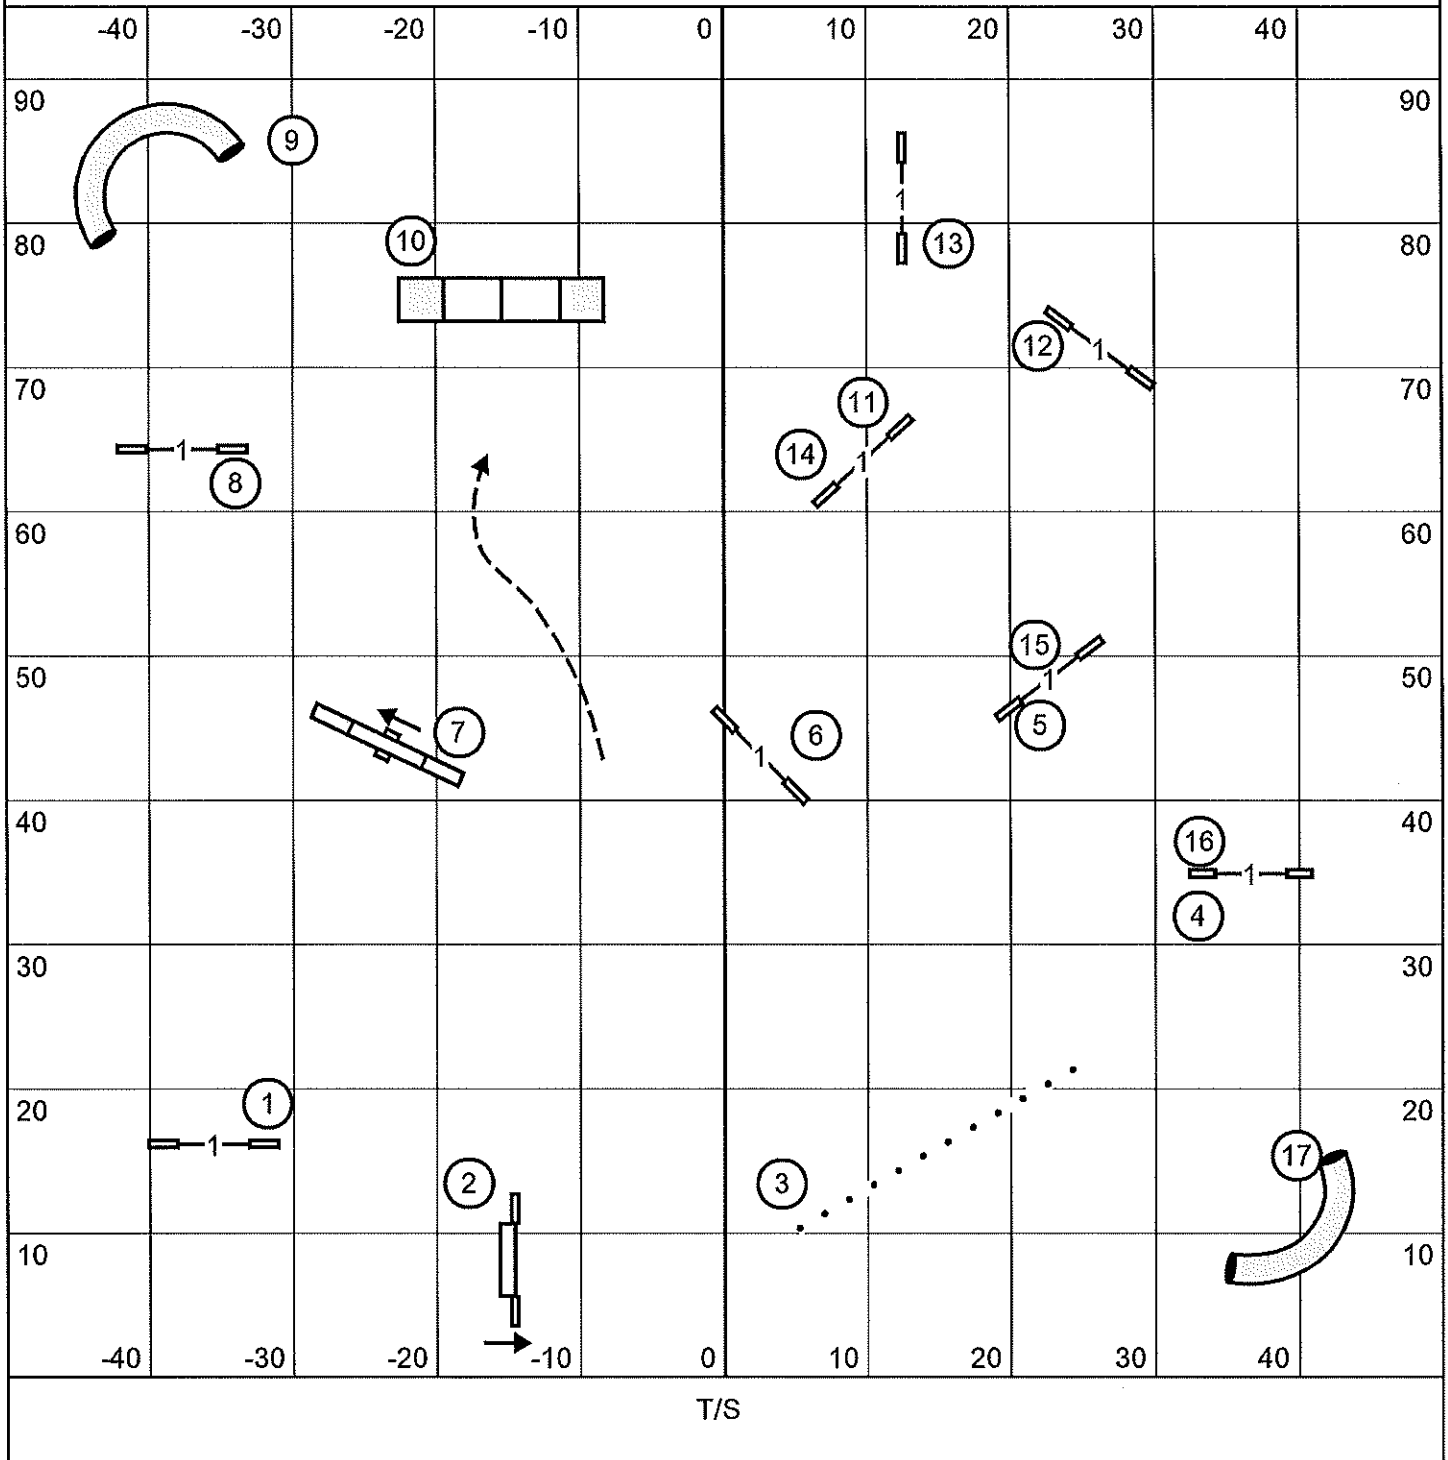

T2B

German Shepherd Dog Club of Oregon

Saturday, October 26, 2024

Judge: Laura Finco

PREMIER STD

German Shepherd Dog Club of Oregon

Saturday, October 26, 2024

Judge: Laura Finco