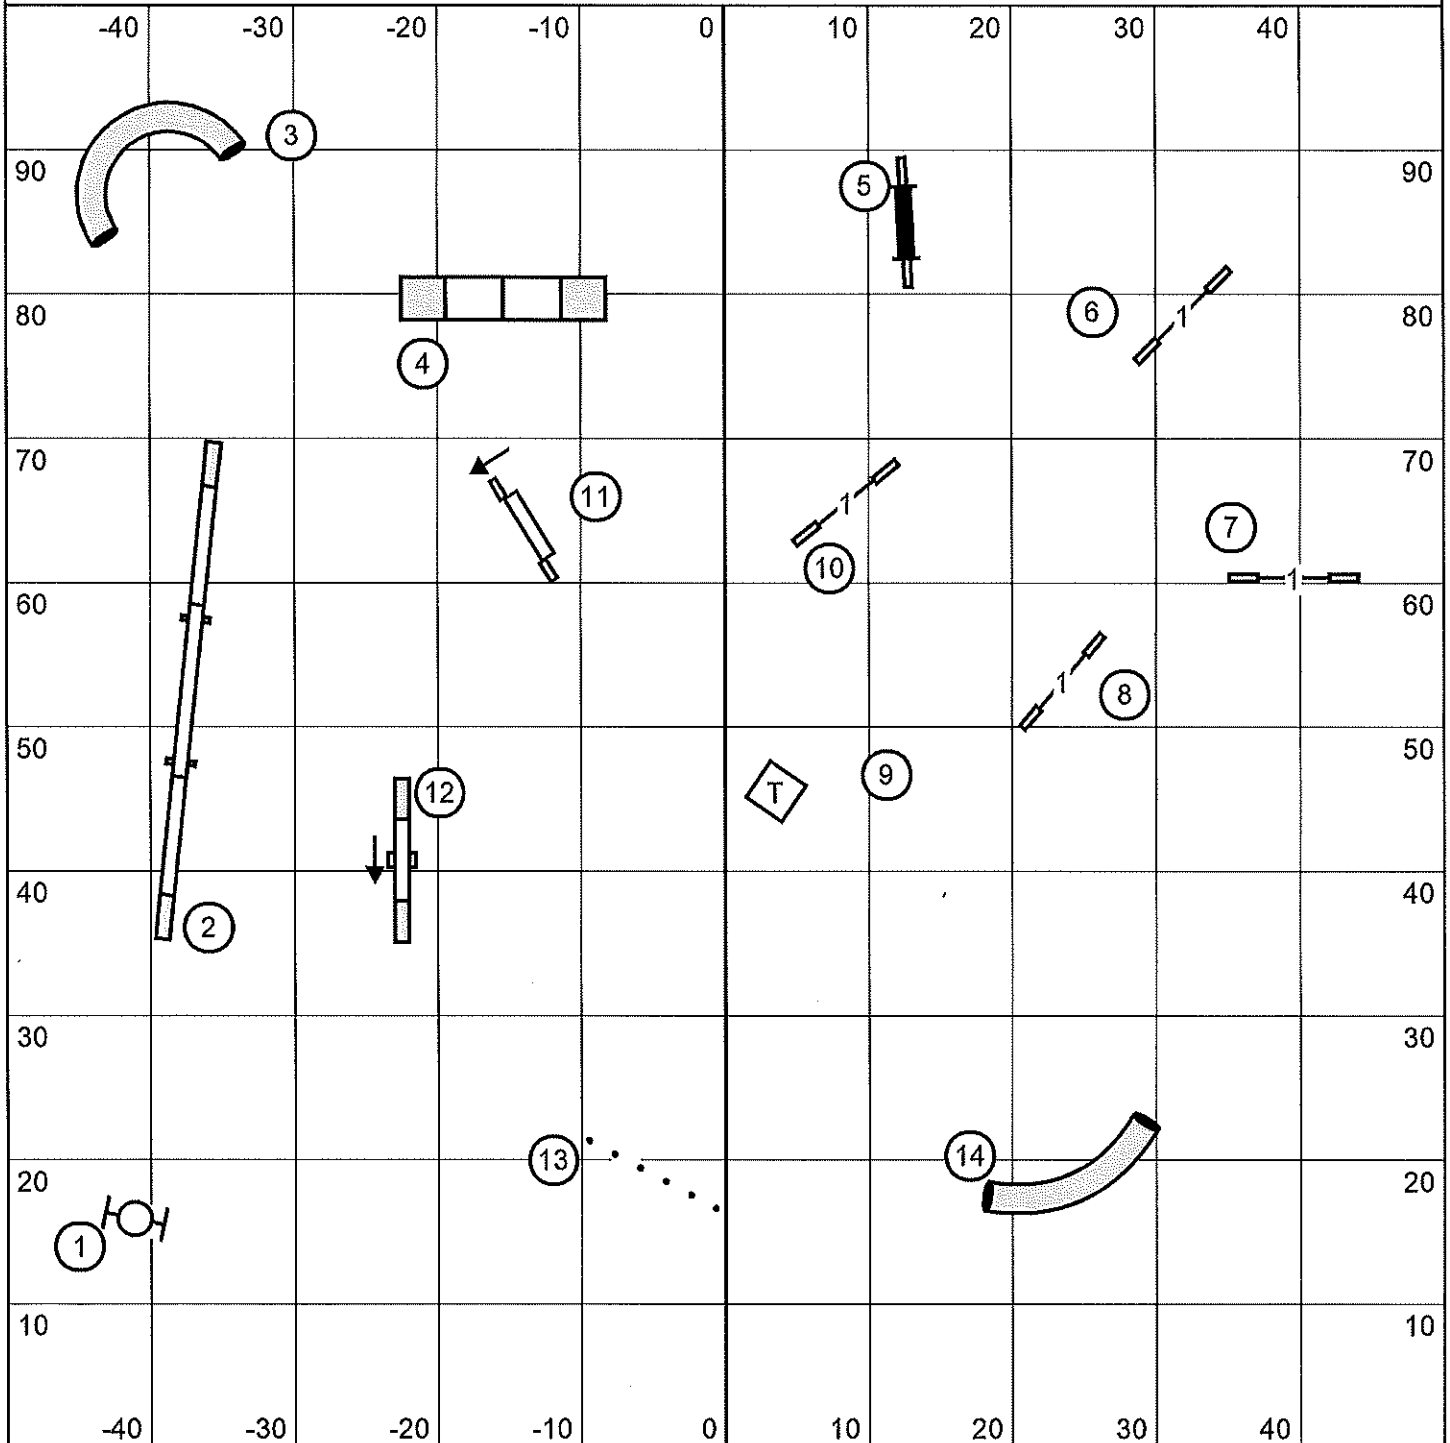

Saturday, October 26, 2024

Judge: Laura Finco

T/S

NOVICE STD

German Shepherd Dog Club of Oregon

Saturday, October 26, 2024

Judge: Laura Finco

T/S