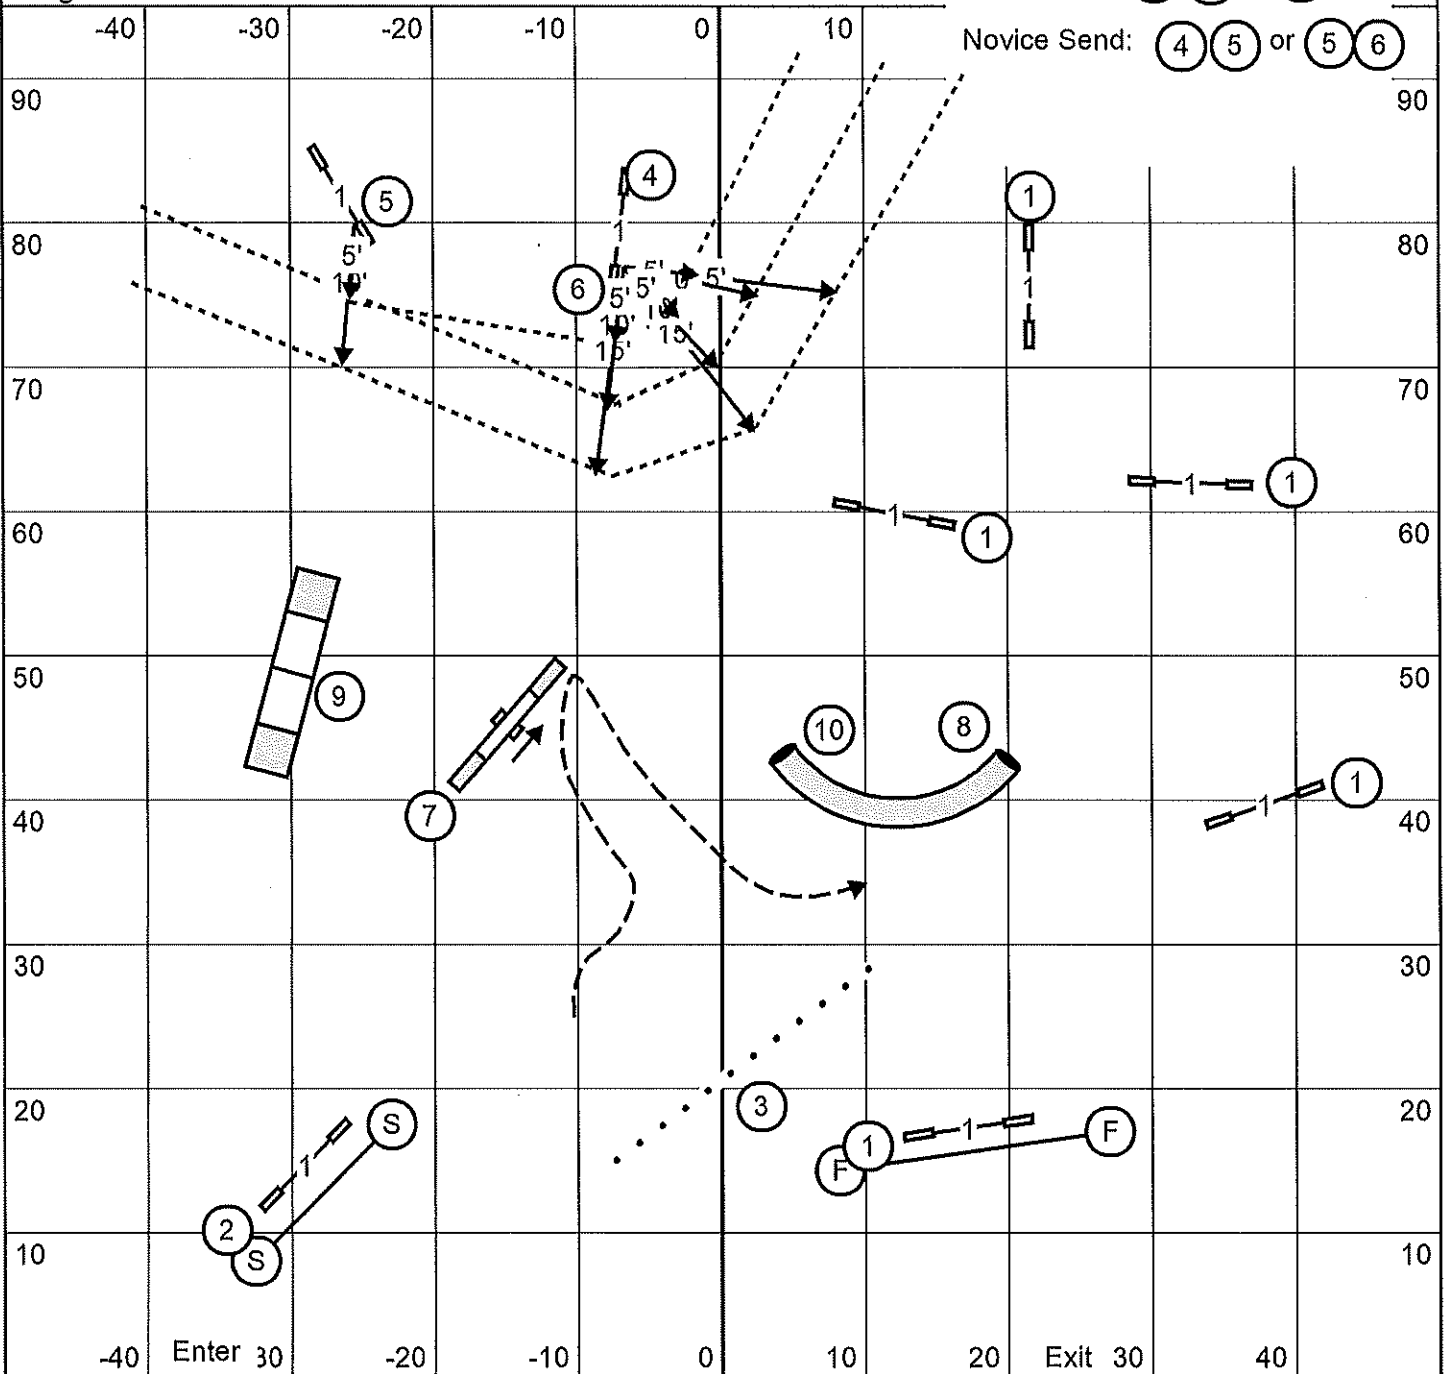

FAST (All Levels)

German Shepherd Dog Club of Oregon

Sunday, October 27, 2024

Judge: Laura Finco

M/E Send: (4) (5) (6)

Open Send: (4) (5) or (5) (6)

Novice Send: (4) (5) or (5) (6)

T/S