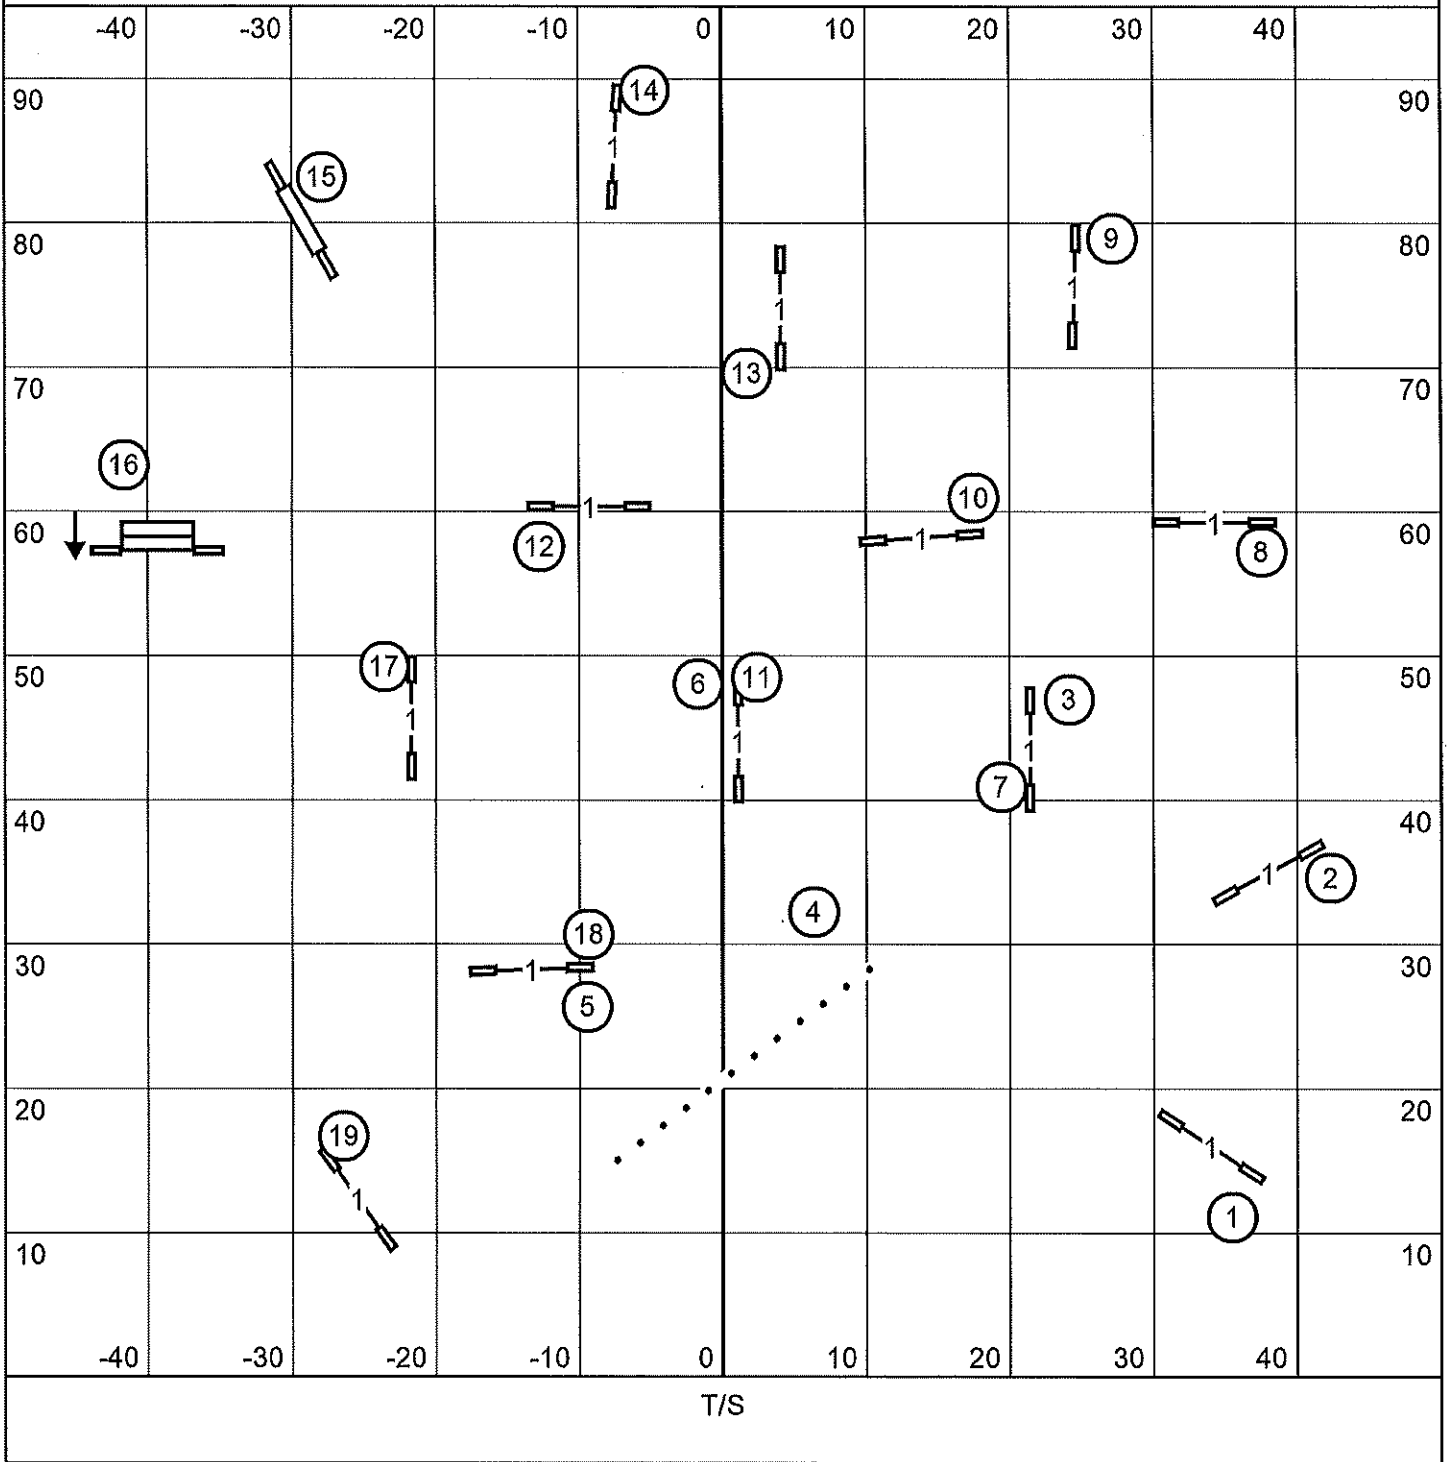

MASTER/EXCELLENT JWW

German Shepherd Dog Club of Oregon

Sunday, October 27, 2024

Judge: Laura Finco