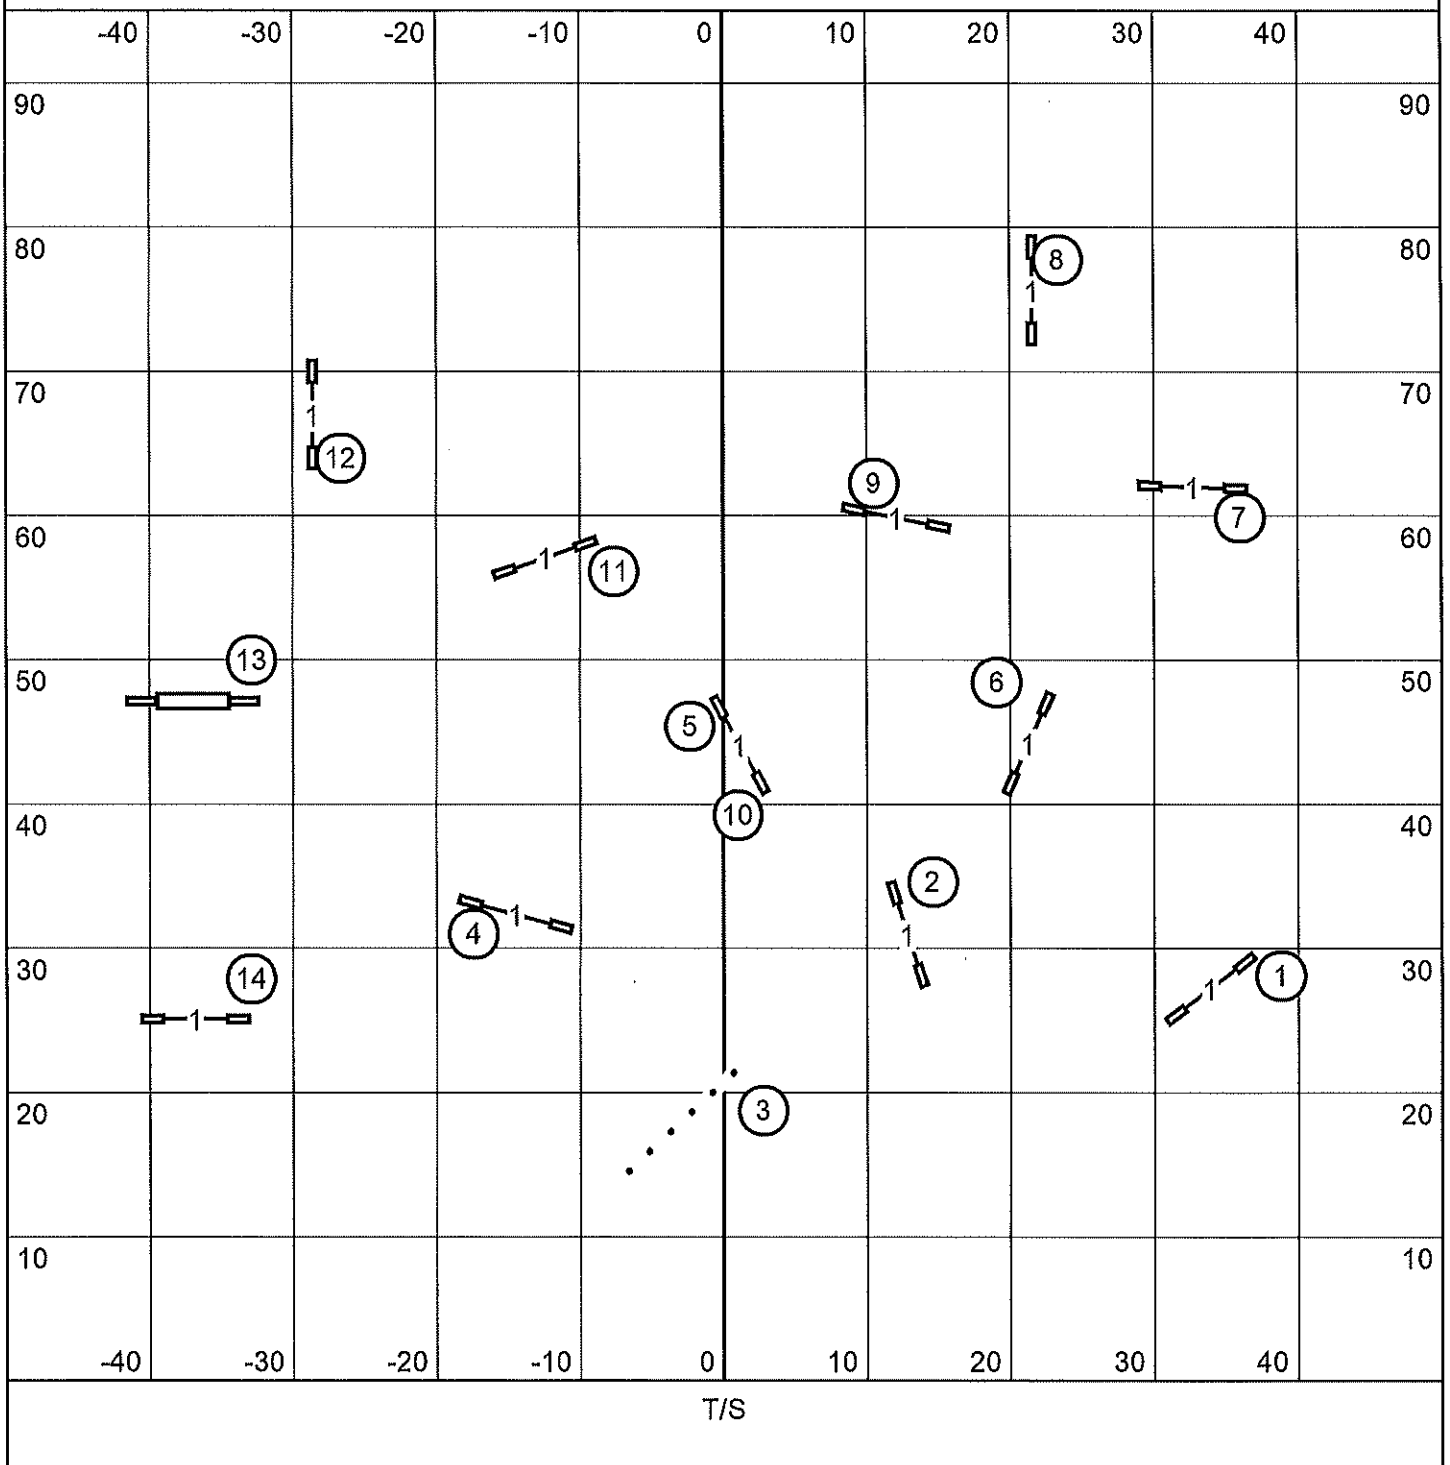

NOVICE JWW

German Shepherd Dog Club of Oregon

Sunday, October 27, 2024

Judge: Laura Finco