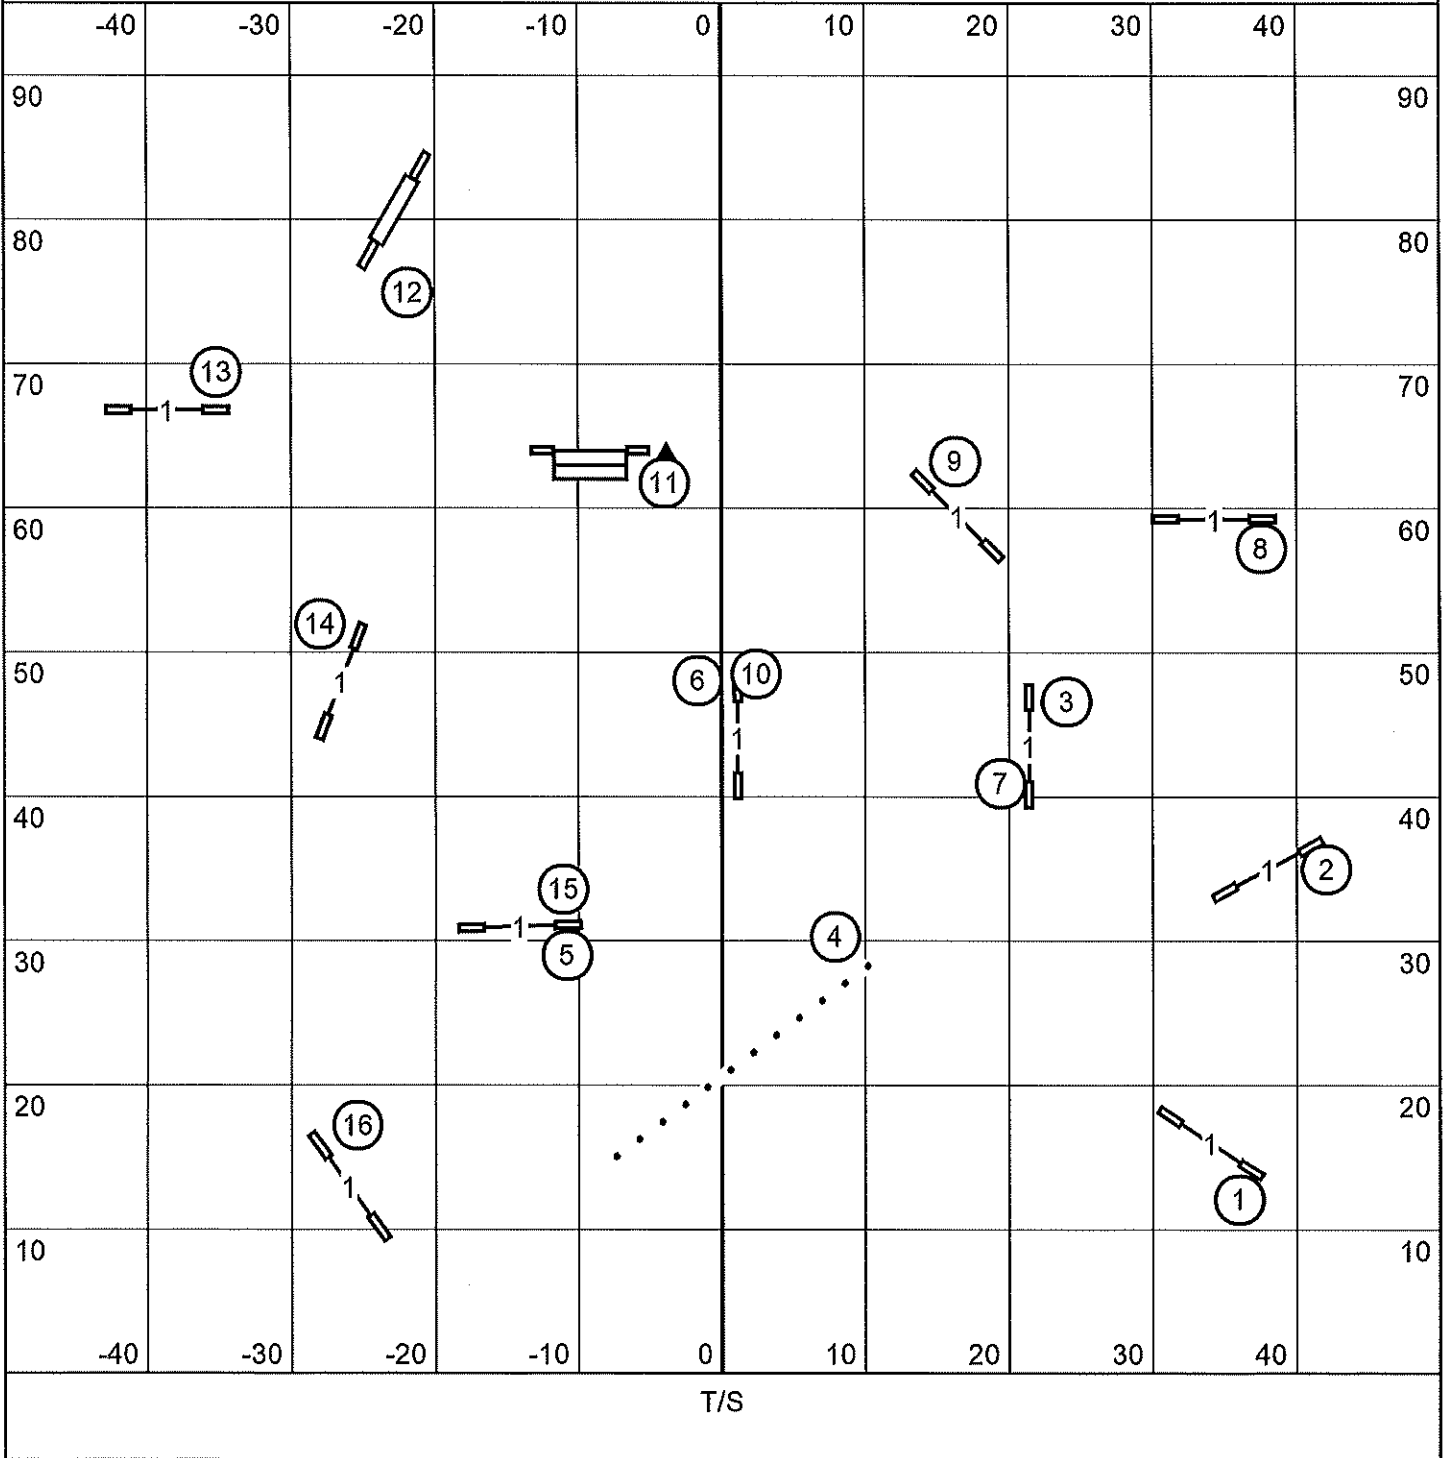

OPEN JWW

German Shepherd Dog Club of Oregon

Sunday, October 27, 2024

Judge: Laura Finco