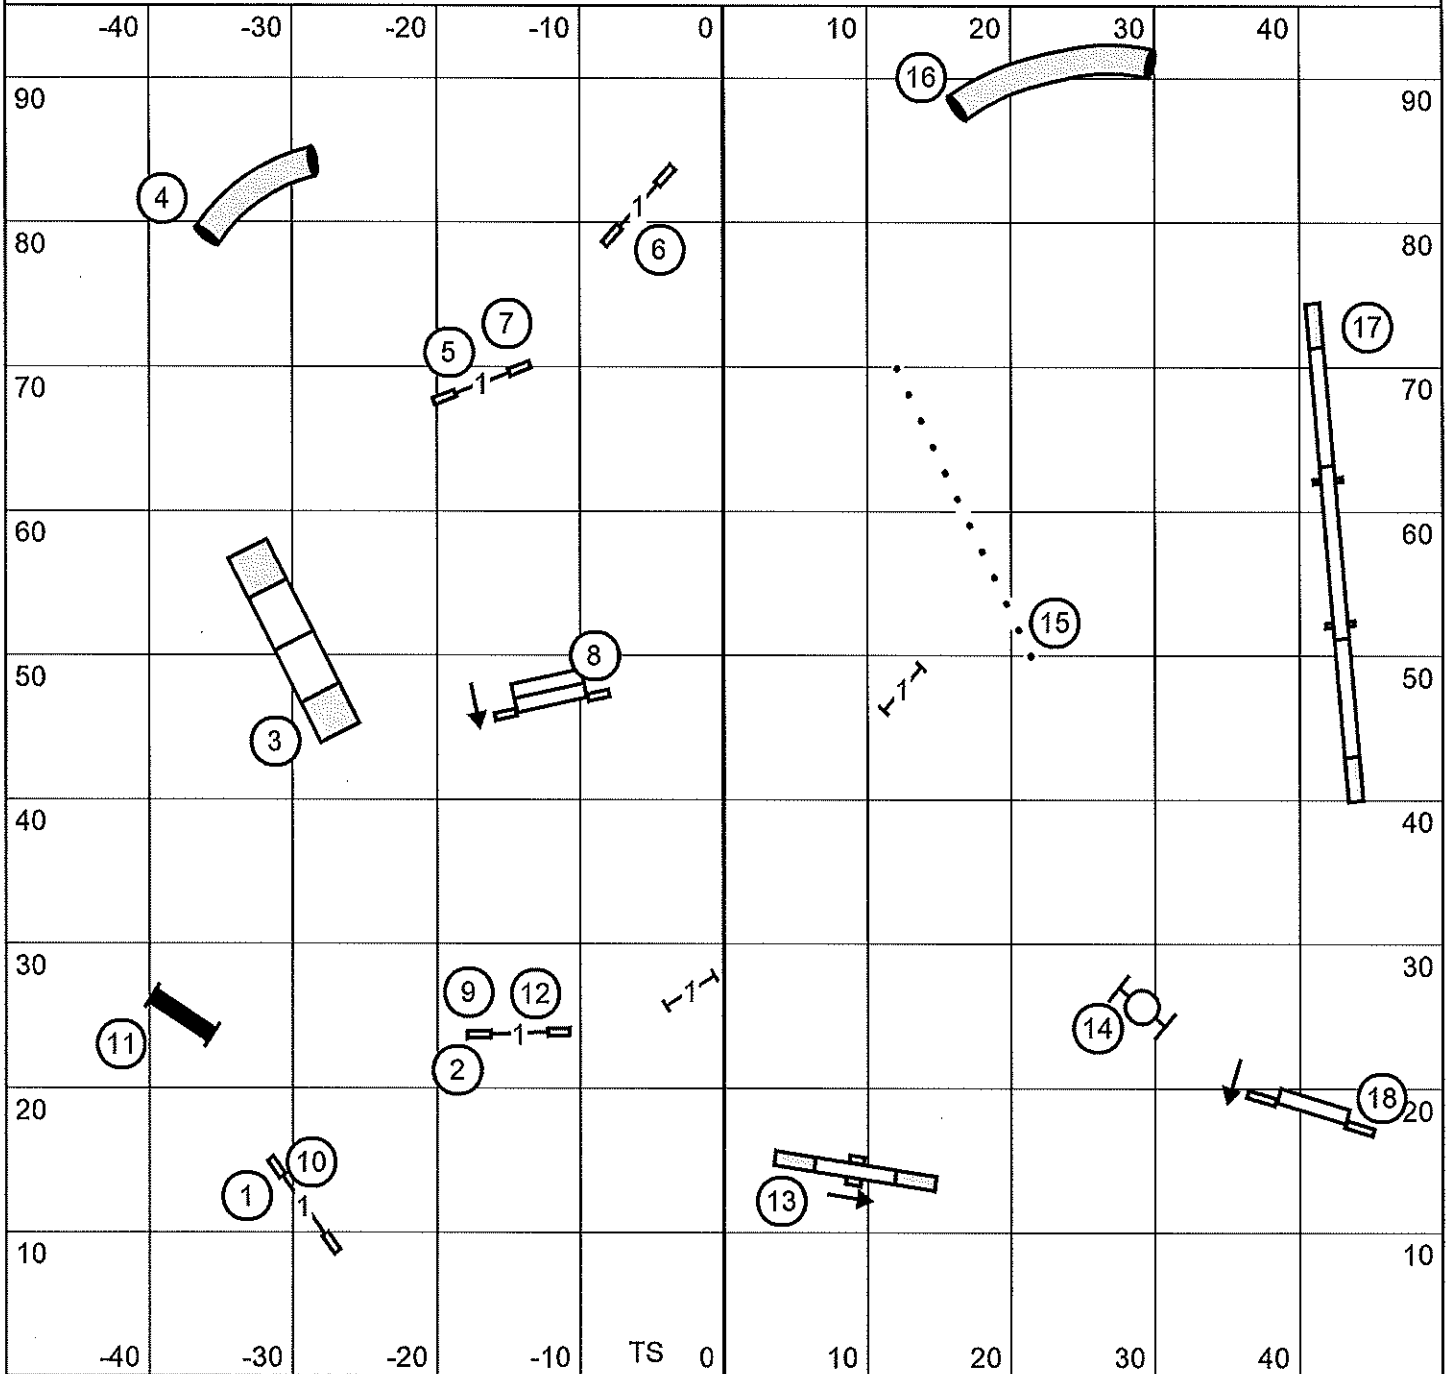

German Shepherd Dog Club of Oregon, Inc. - Ridgefield, WA
Sunday October 27, 2024
Judge: Lisa Potts
EM Standard