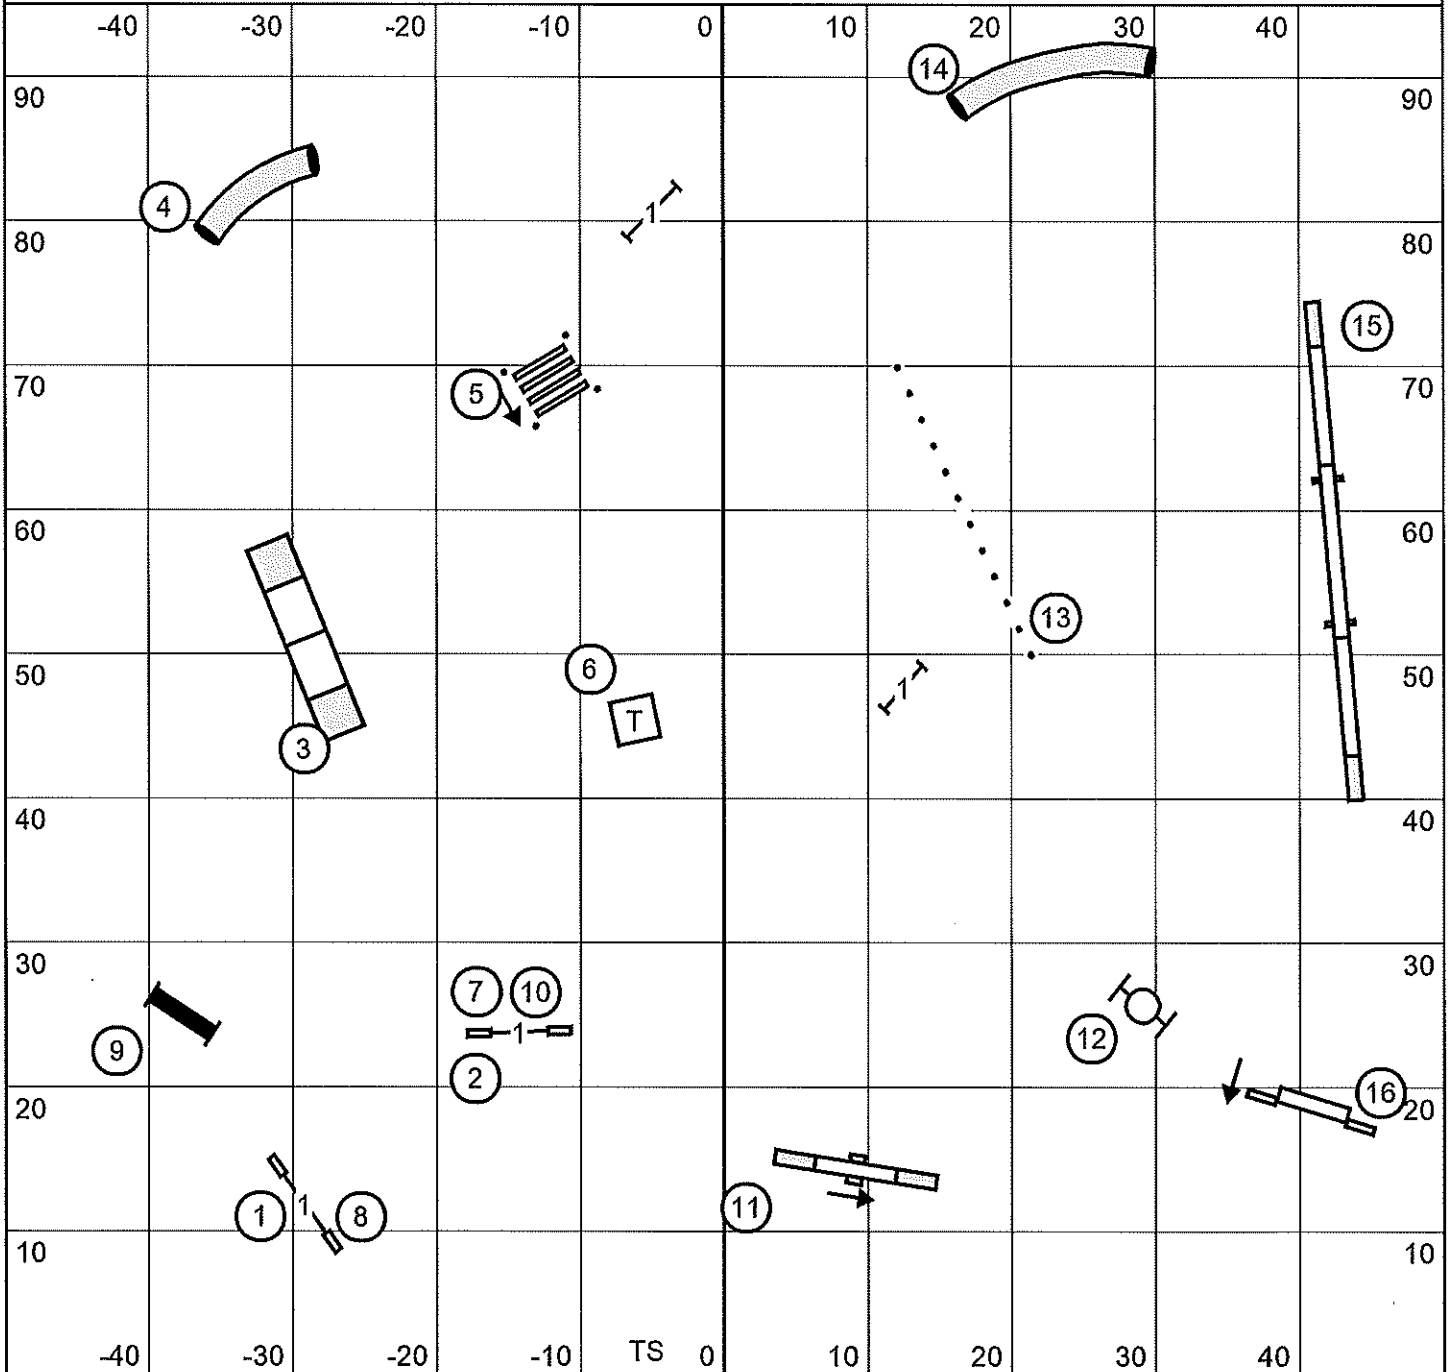

German Shepherd Dog Club of Oregon, Inc. - Ridgefield, WA
Sunday October 27, 2024
Judge: Lisa Potts
Open Standard