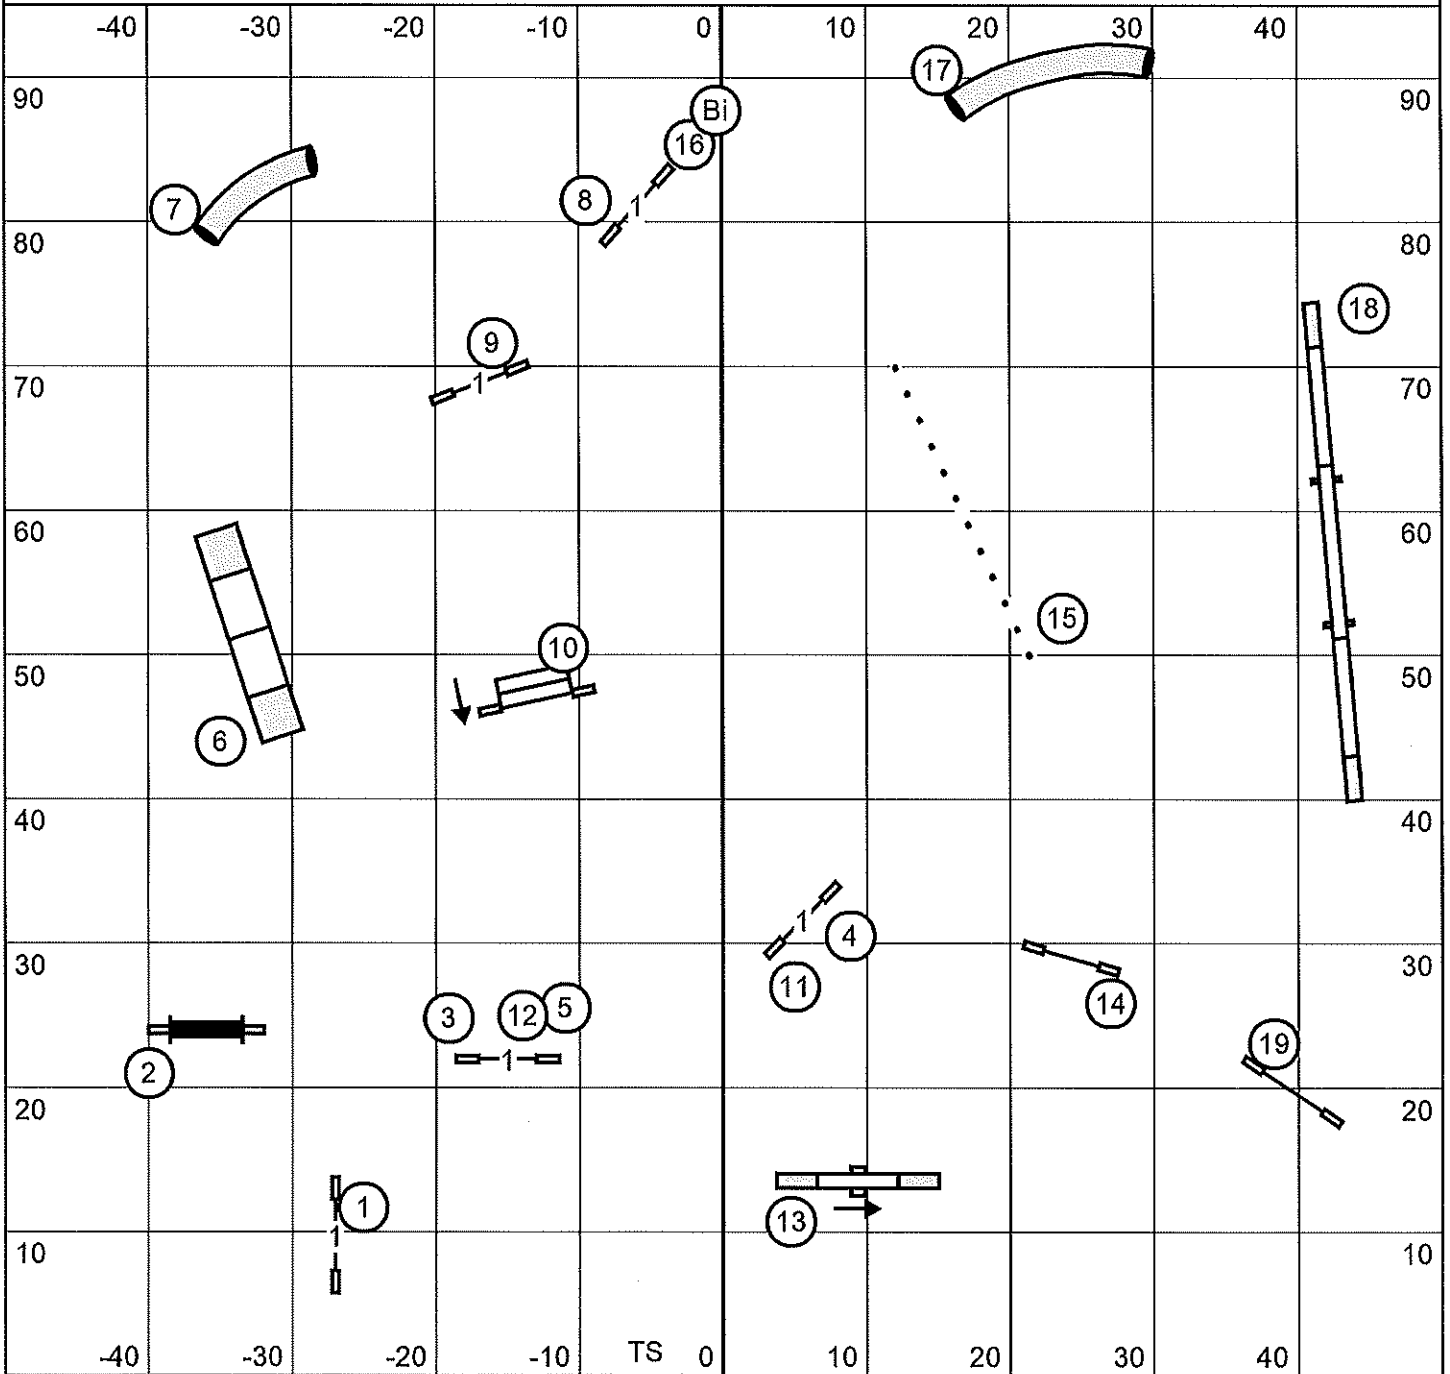

German Shepherd Dog Club of Oregon, Inc. - Ridgefield, WA
Sunday October 27, 2024
Judge: Lisa Potts
Premier Standard