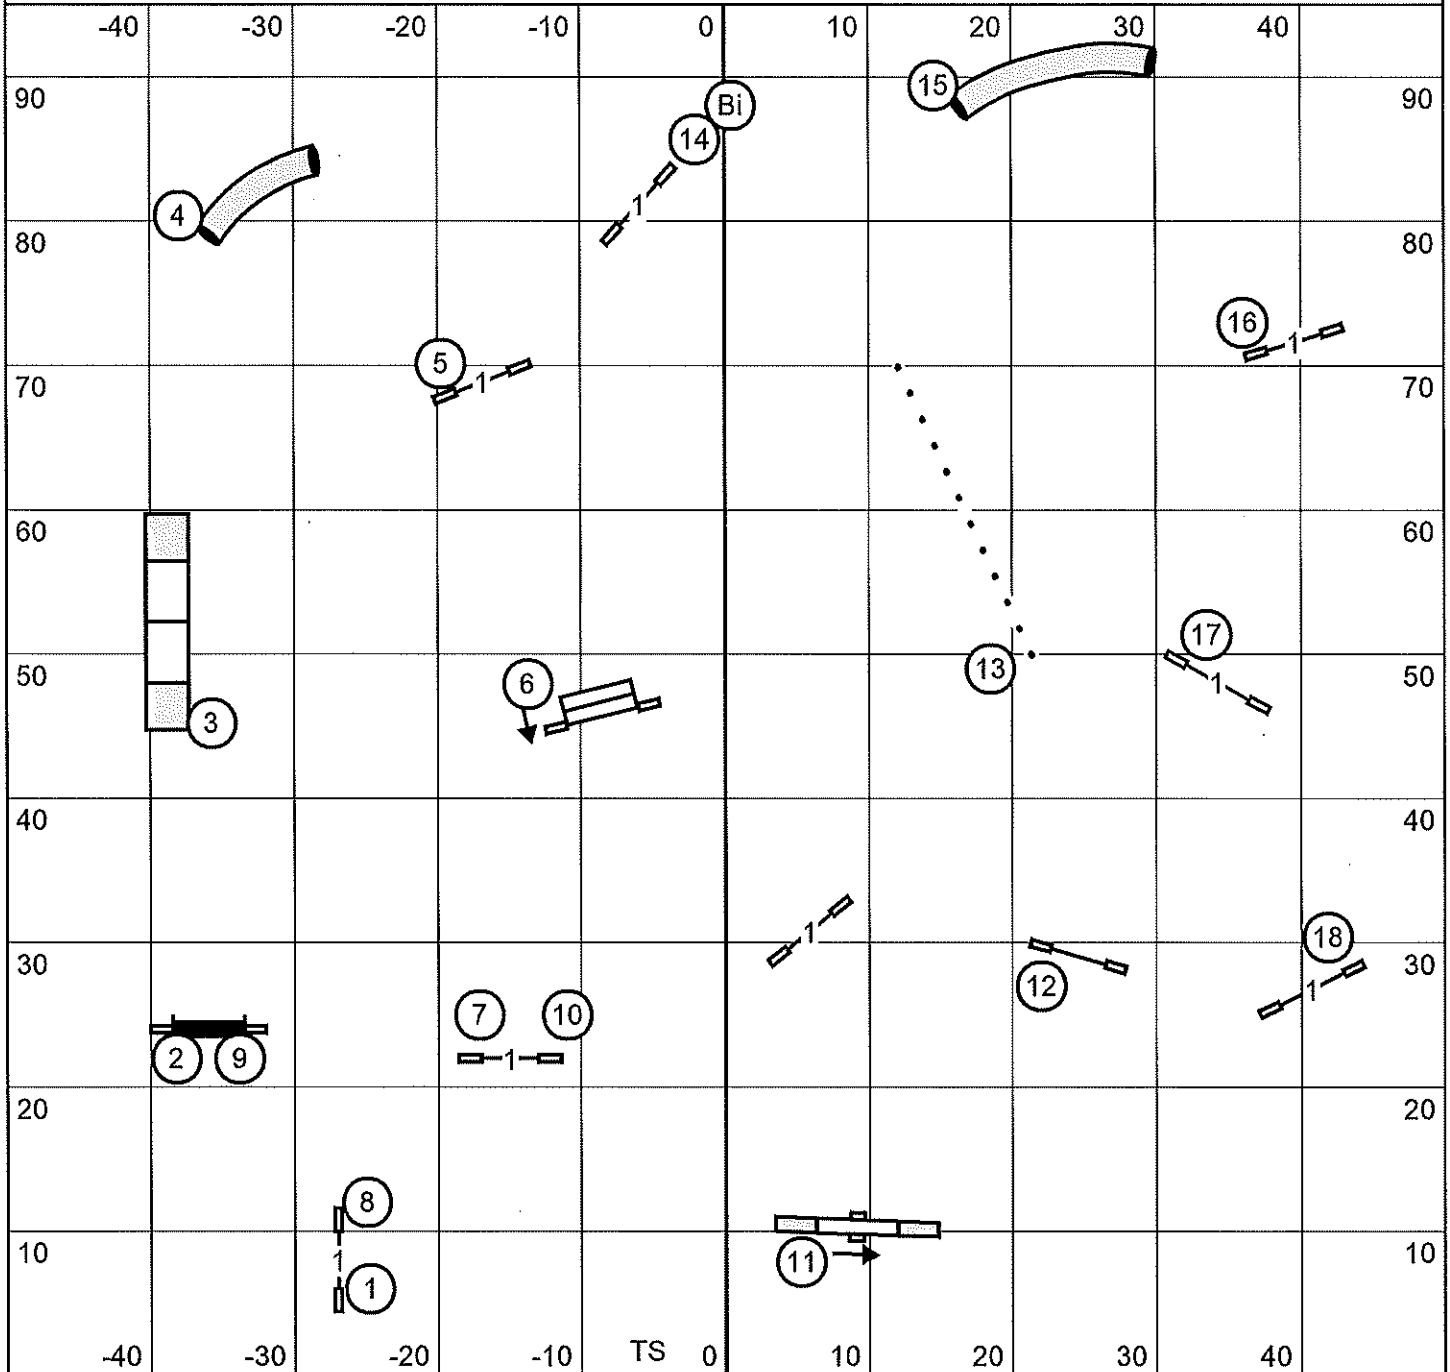

German Shepherd Dog Club of Oregon, Inc. - Ridgefield, WA
Sunday October 27, 2024
Judge: Lisa Potts
Time to Beat