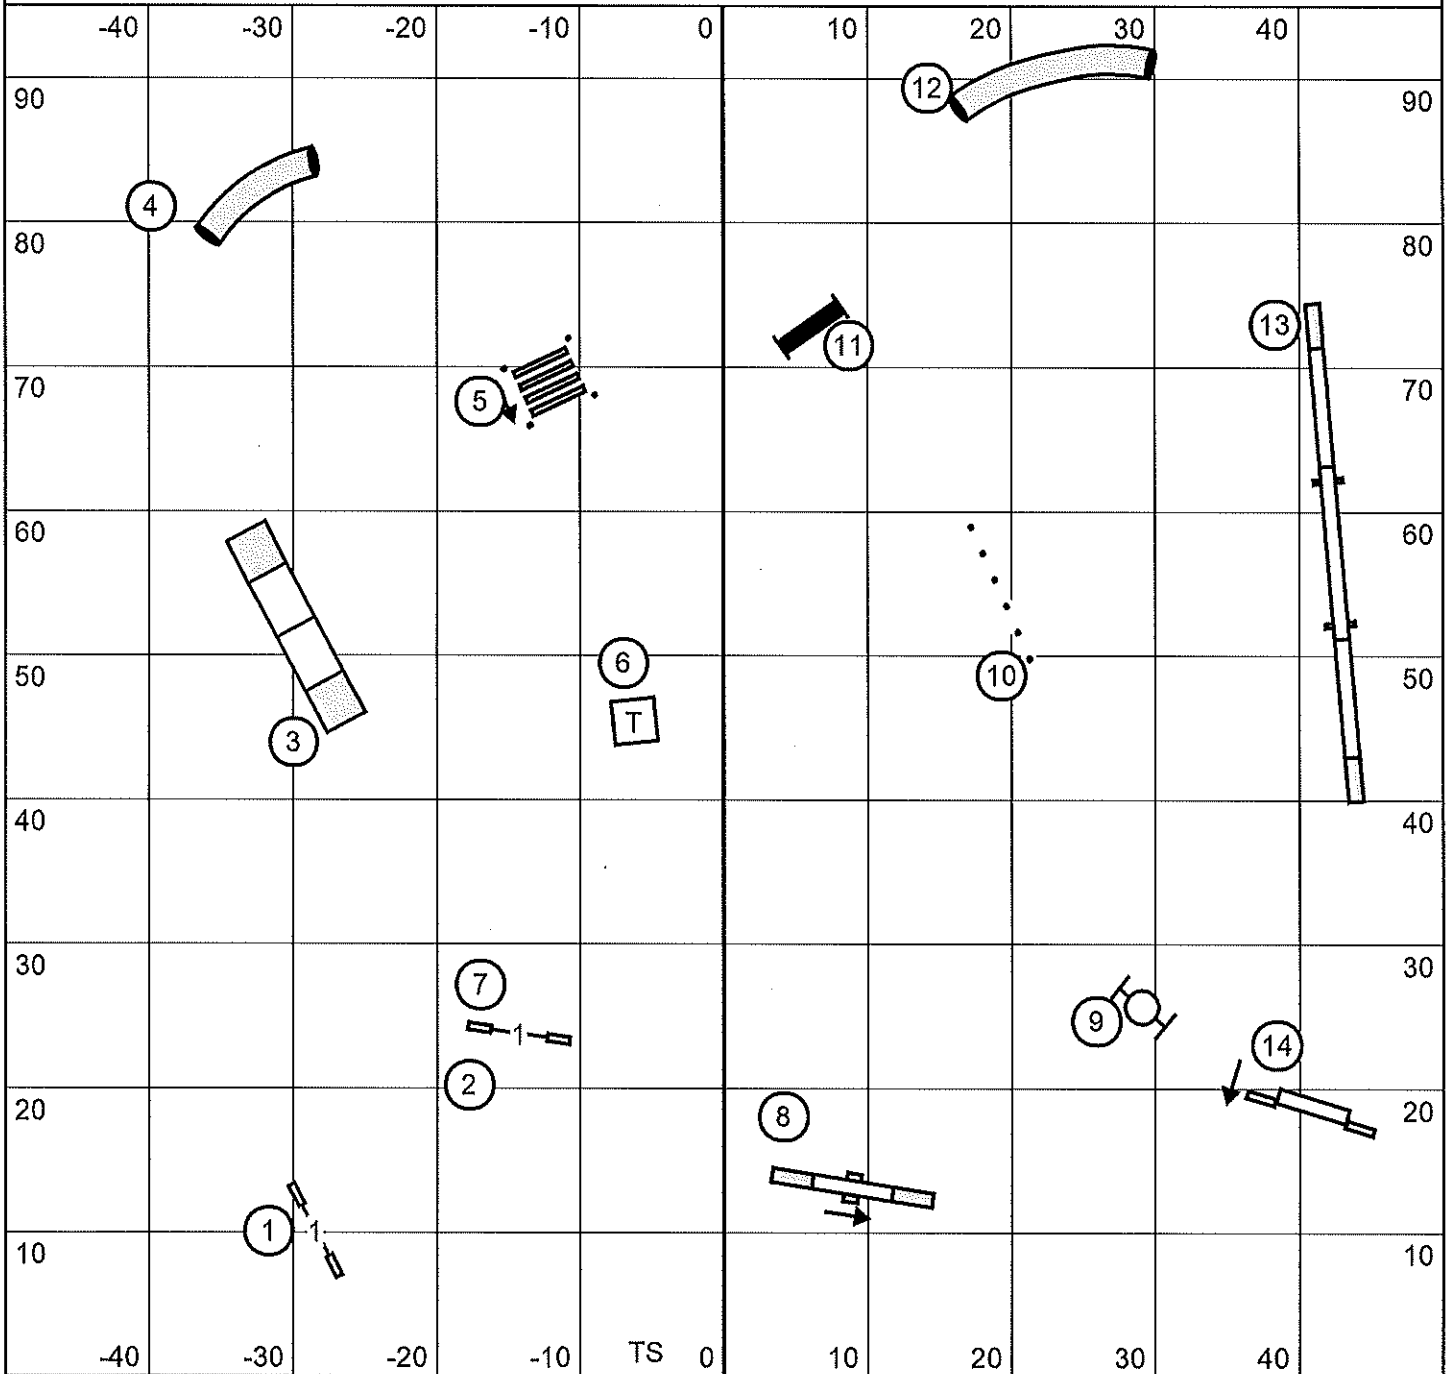

German Shepherd Dog Club of Oregon, Inc. - Ridgefield, WA
Sunday October 27, 2024
Judge: Lisa Potts
Novice Standard