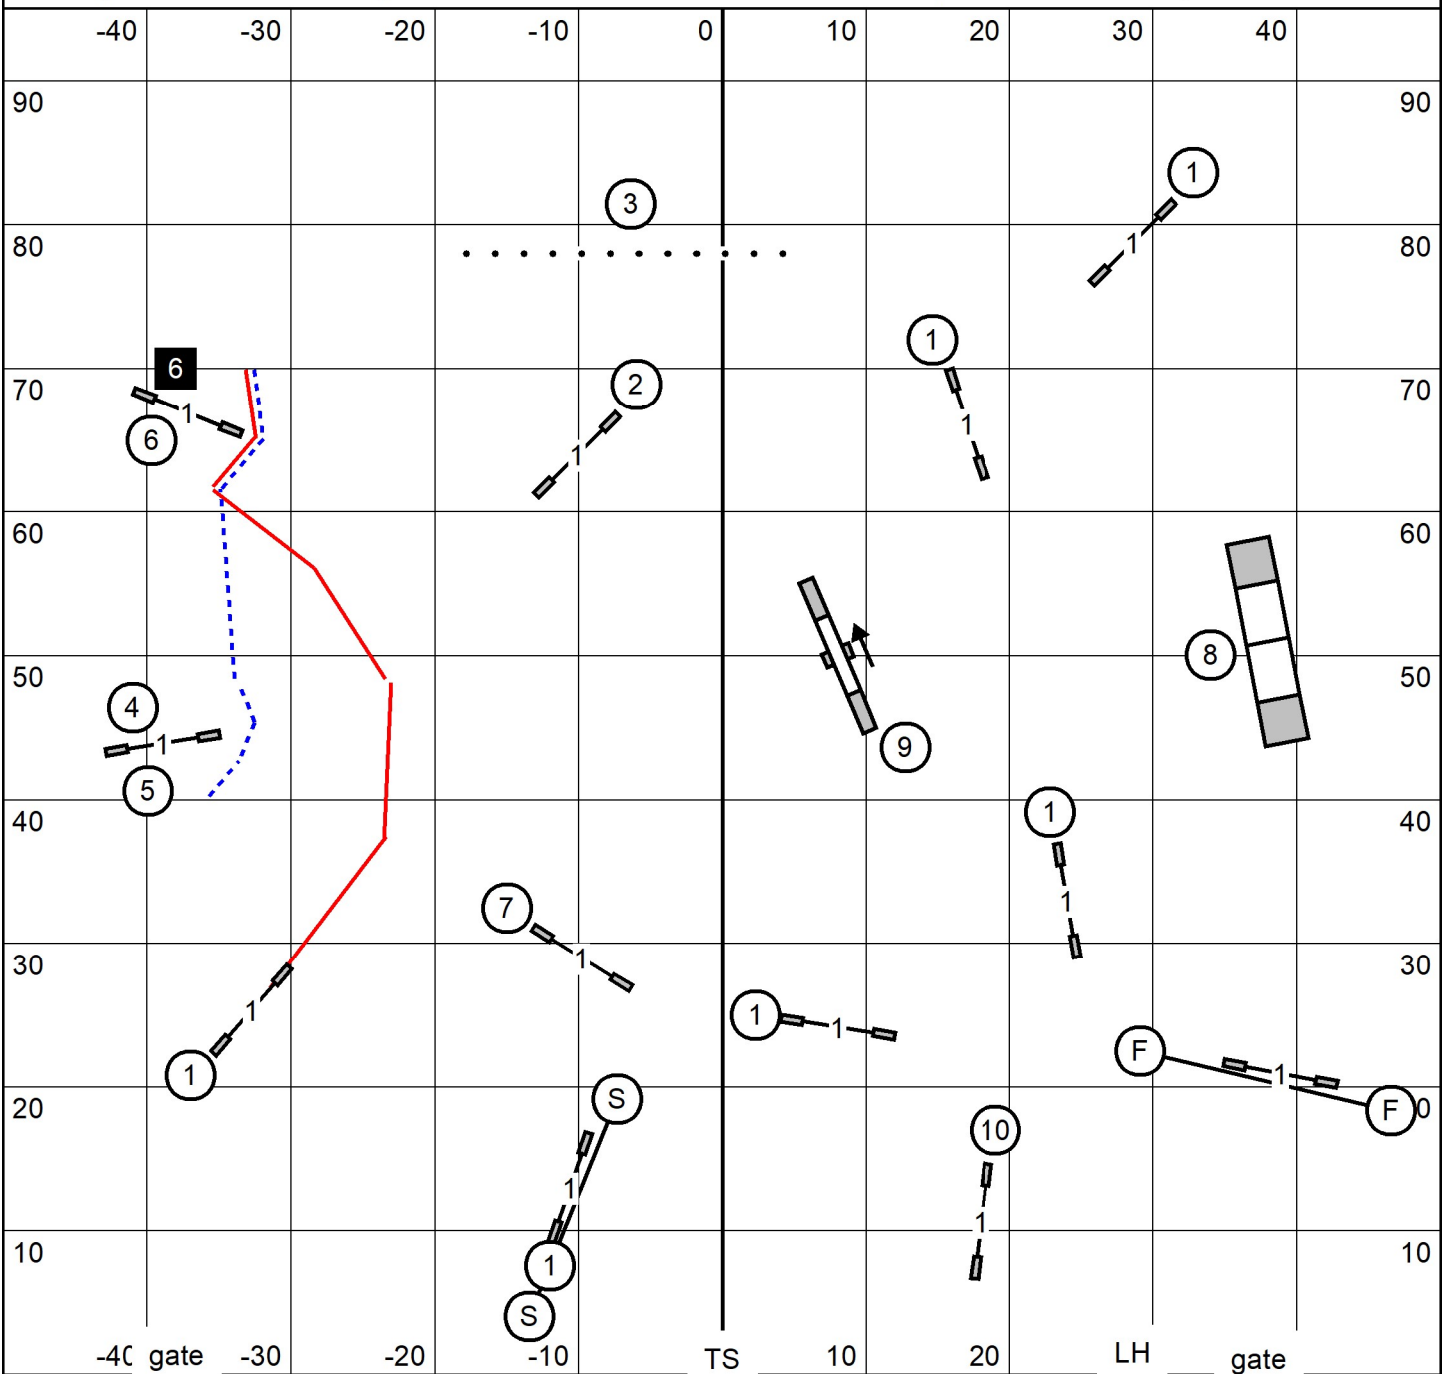

# FAST (All Levels)

Send :  
 E/M 5-6-4 white circles, red solid lines  
 Open: 5-6 white circles or 6 black square- 4 white circle, red solid lines  
 Novice 5-6 white circles or 6 black square -4 white circle, blue dotted lines

**Emerald Dog Obedience Club**  
 Lane Events Center, Eugene OR  
 Saturday November 2, 2024  
 Marianne Diehl