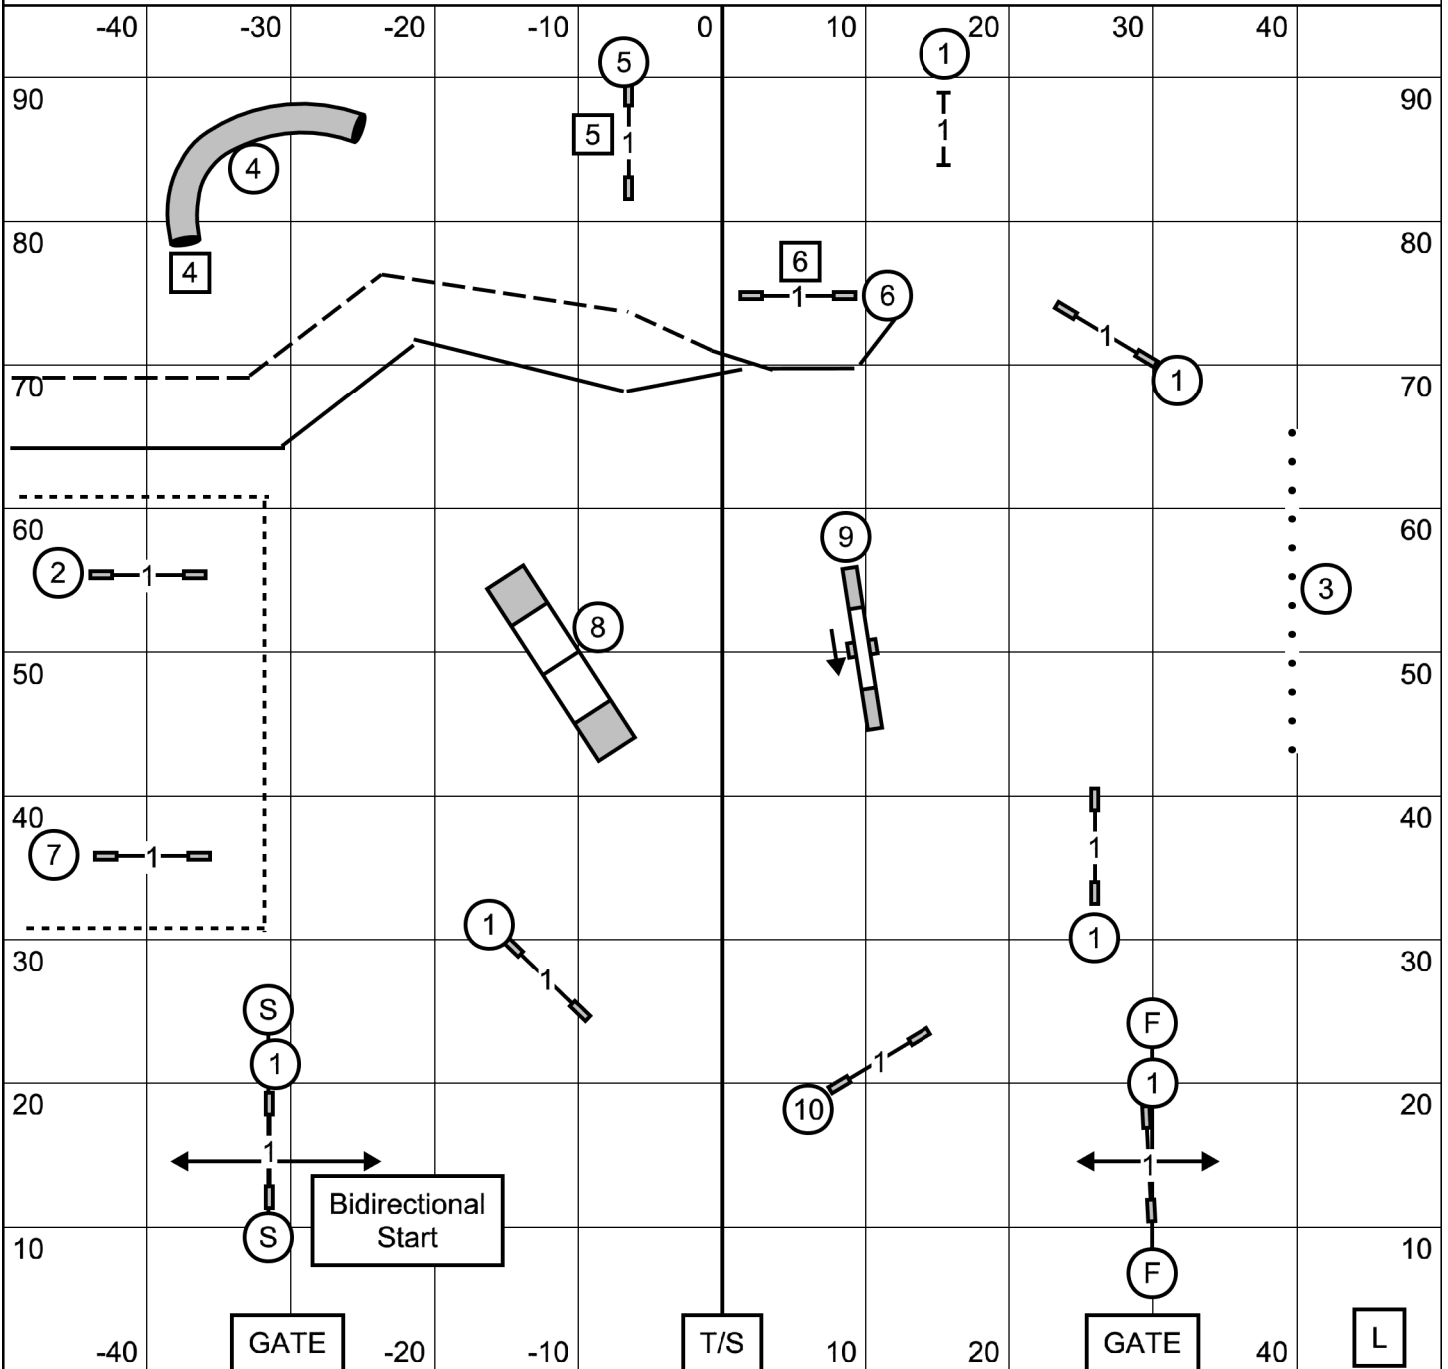

Ex/Mas- 4-5-6 Squares, Solid Line
 Open - 4-5-6 Squares, Dashed Line
 Novice - 7-2 or 2-7, dotted Line
 4-5-6 is Bi-Directional in Novice

EXCELLENT/MASTER: 60 Points
 OPEN: 55 Points
 NOVICE : 50 Points

SEND BONUS 20 points

8" = 38 sec
 12"/16" = 35 sec
 20"/24"/26" = 32 sec
 (add 3 sec for Preferred)

ALL FAST CLASSES
 Mt Hood Doberman Pinscher Club
 Sunday, November 17, 2024
 Judge: Susan Leitner