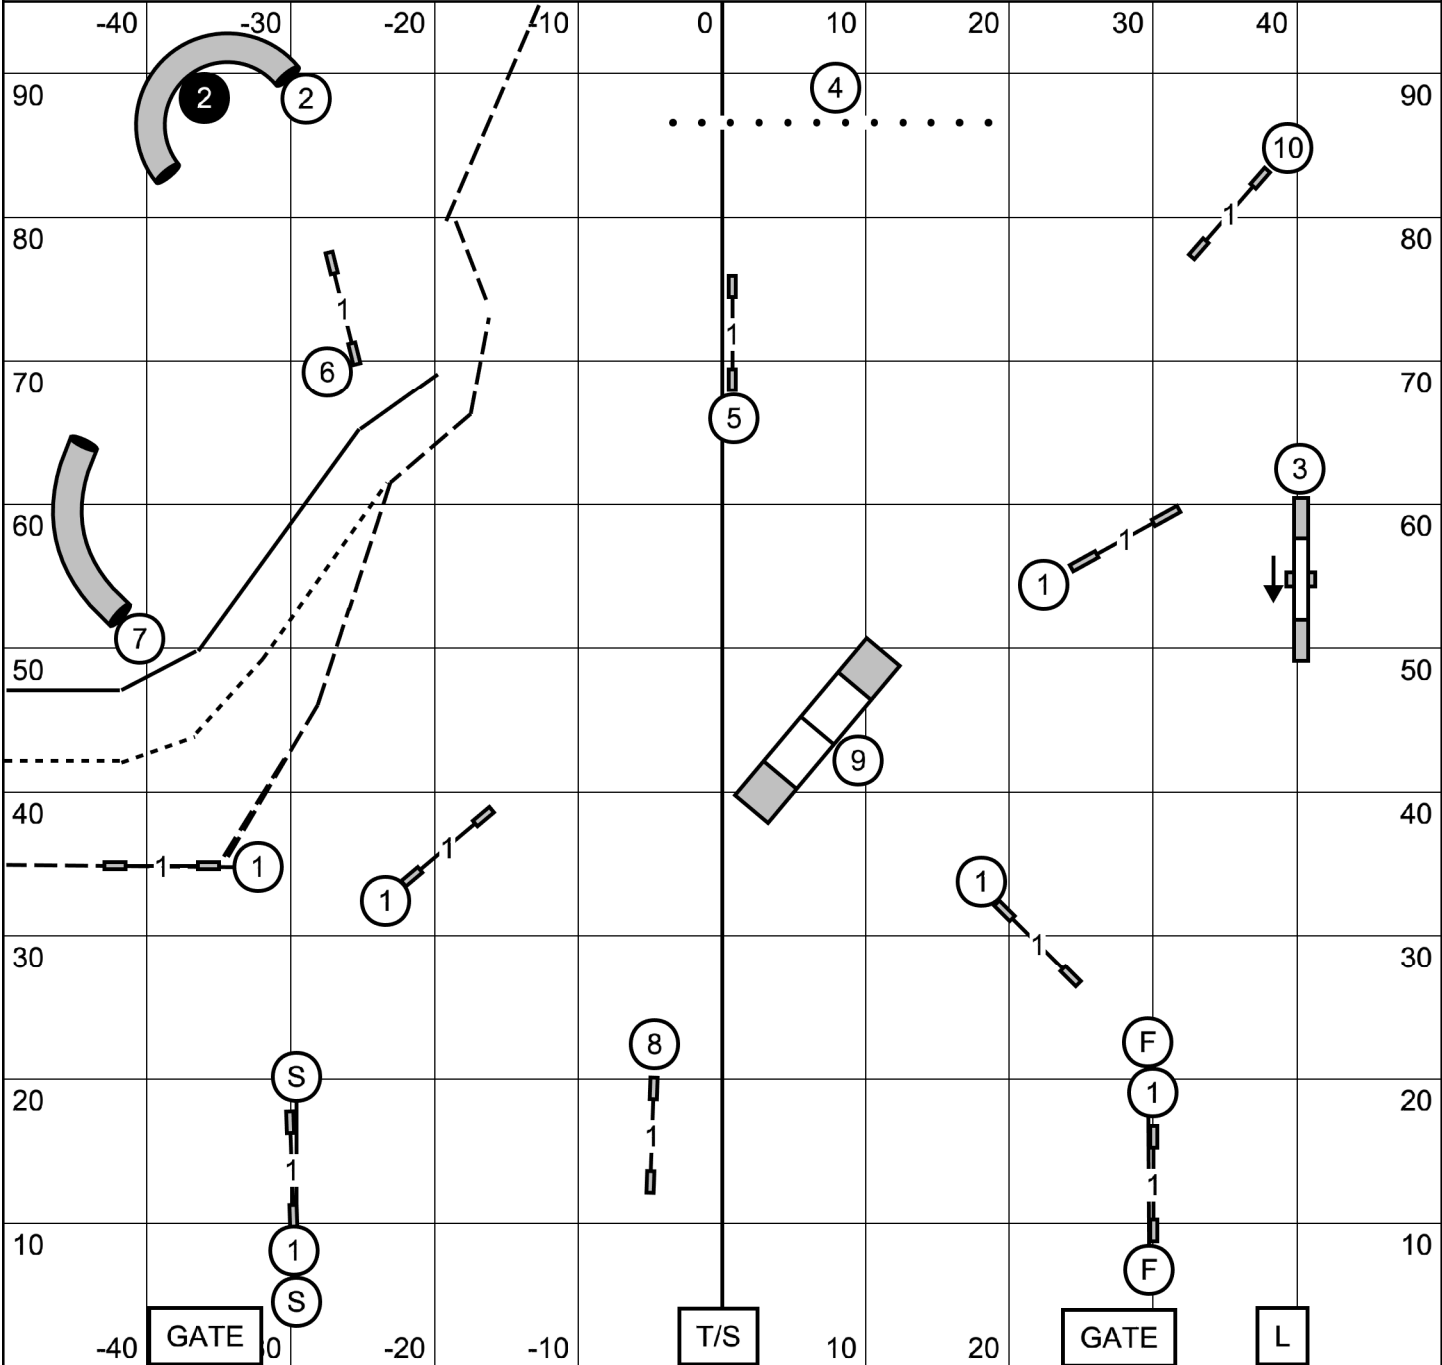

Ex/Master: 7-6-2 (white circles, dashed line)
 Open: 7-6 (white circles, dotted line)
 Novice 7-6 (white circles, solid line)

Black circle #2 tunnel is bidirectional for Novice & Open

8" = 38 sec
 12"/16" = 35 sec
 20"/24"/26" = 32 sec
 (add 3 sec for Preferred)

ALL FAST CLASSES
 Mt Hood Doberman Pinscher Club
 Friday, November 15, 2024
 Judge: Susan Leitner

Ex/Master: 60 points
 Open: 55 points
 Novice: 50 points
 (bonus = 20 points)