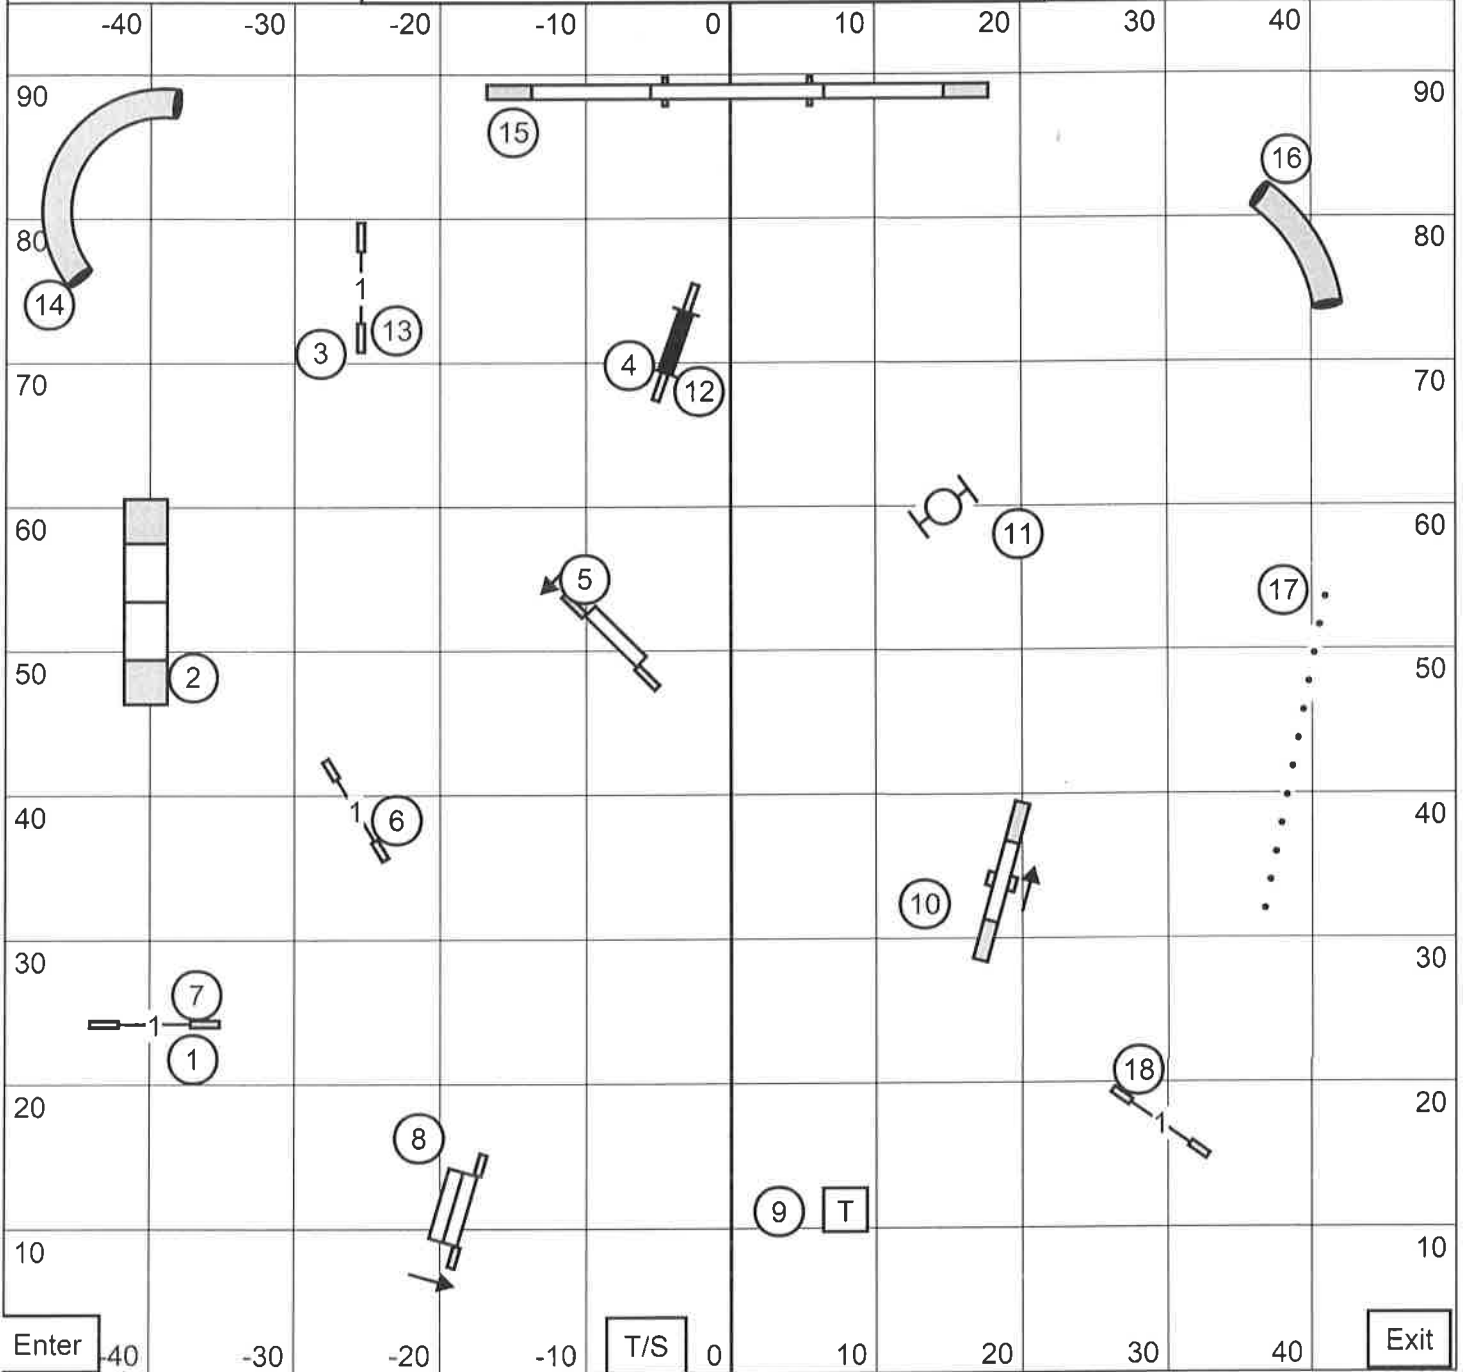

T2B

Friday, November 15, 2024
Mt Hood Doberman Pinscher Club Ridgefield, WA
Tracy Mazur-Judge

Premier Standard

Friday, November 15, 2024
Mt Hood Doberman Pinscher Club Ridgefield, WA
Tracy Mazur-Judge

Master/Excellent Standard

Friday, November 15, 2024
Mt Hood Doberman Pinscher Club Ridgefield, WA
Tracy Mazur-Judge

Open Standard

Friday, November 15, 2024
Mt Hood Doberman Pinscher Club Ridgefield, WA
Tracy Mazur-Judge

Novice Standard

Friday, November 15, 2024
 Mt Hood Doberman Pinscher Club Ridgefield, WA
 Tracy Mazur-Judge