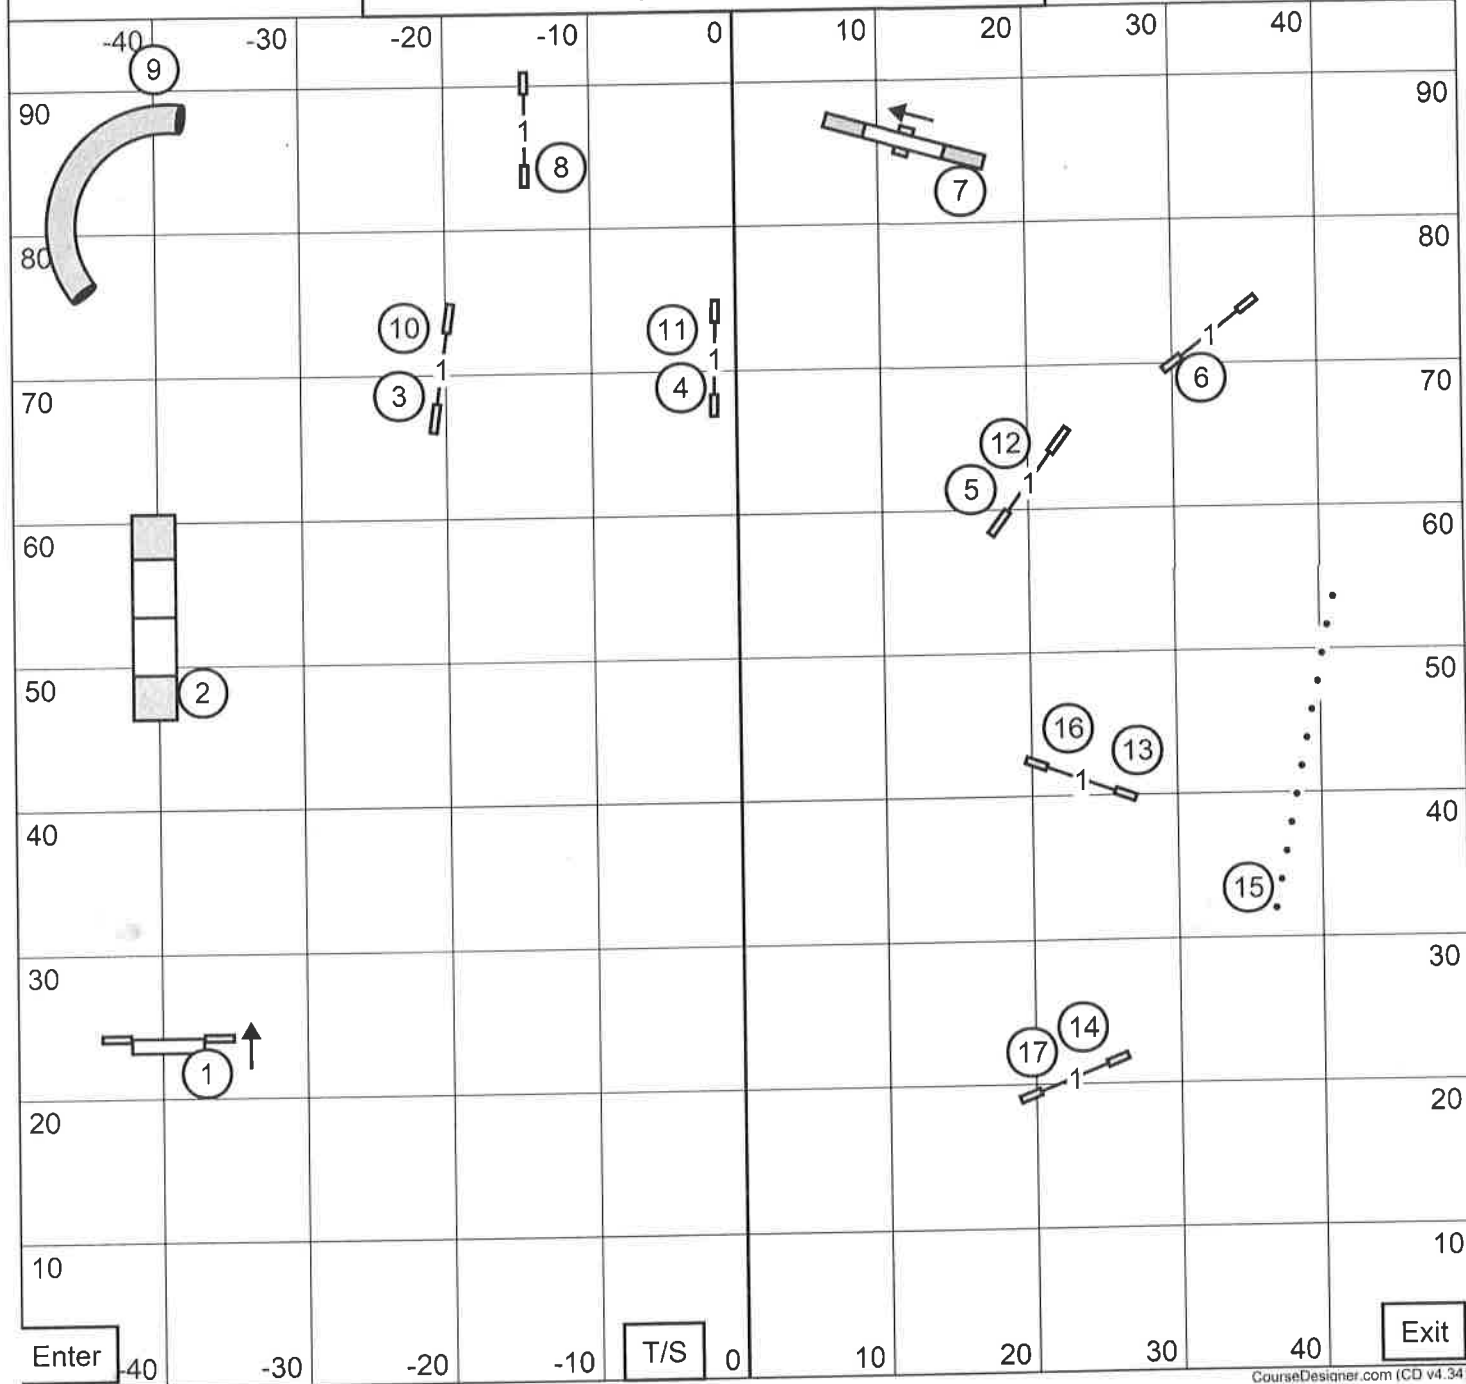

T2B

Friday, November 15, 2024
Mt Hood Doberman Pinscher Club Ridgefield, WA
Tracy Mazur-Judge

Premier Standard

Friday, November 15, 2024
Mt Hood Doberman Pinscher Club Ridgefield, WA
Tracy Mazur-Judge

Master/Excellent Standard

Friday, November 15, 2024
Mt Hood Doberman Pinscher Club Ridgefield, WA
Tracy Mazur-Judge

Open Standard

Friday, November 15, 2024
Mt Hood Doberman Pinscher Club Ridgefield, WA
Tracy Mazur-Judge

Novice Standard