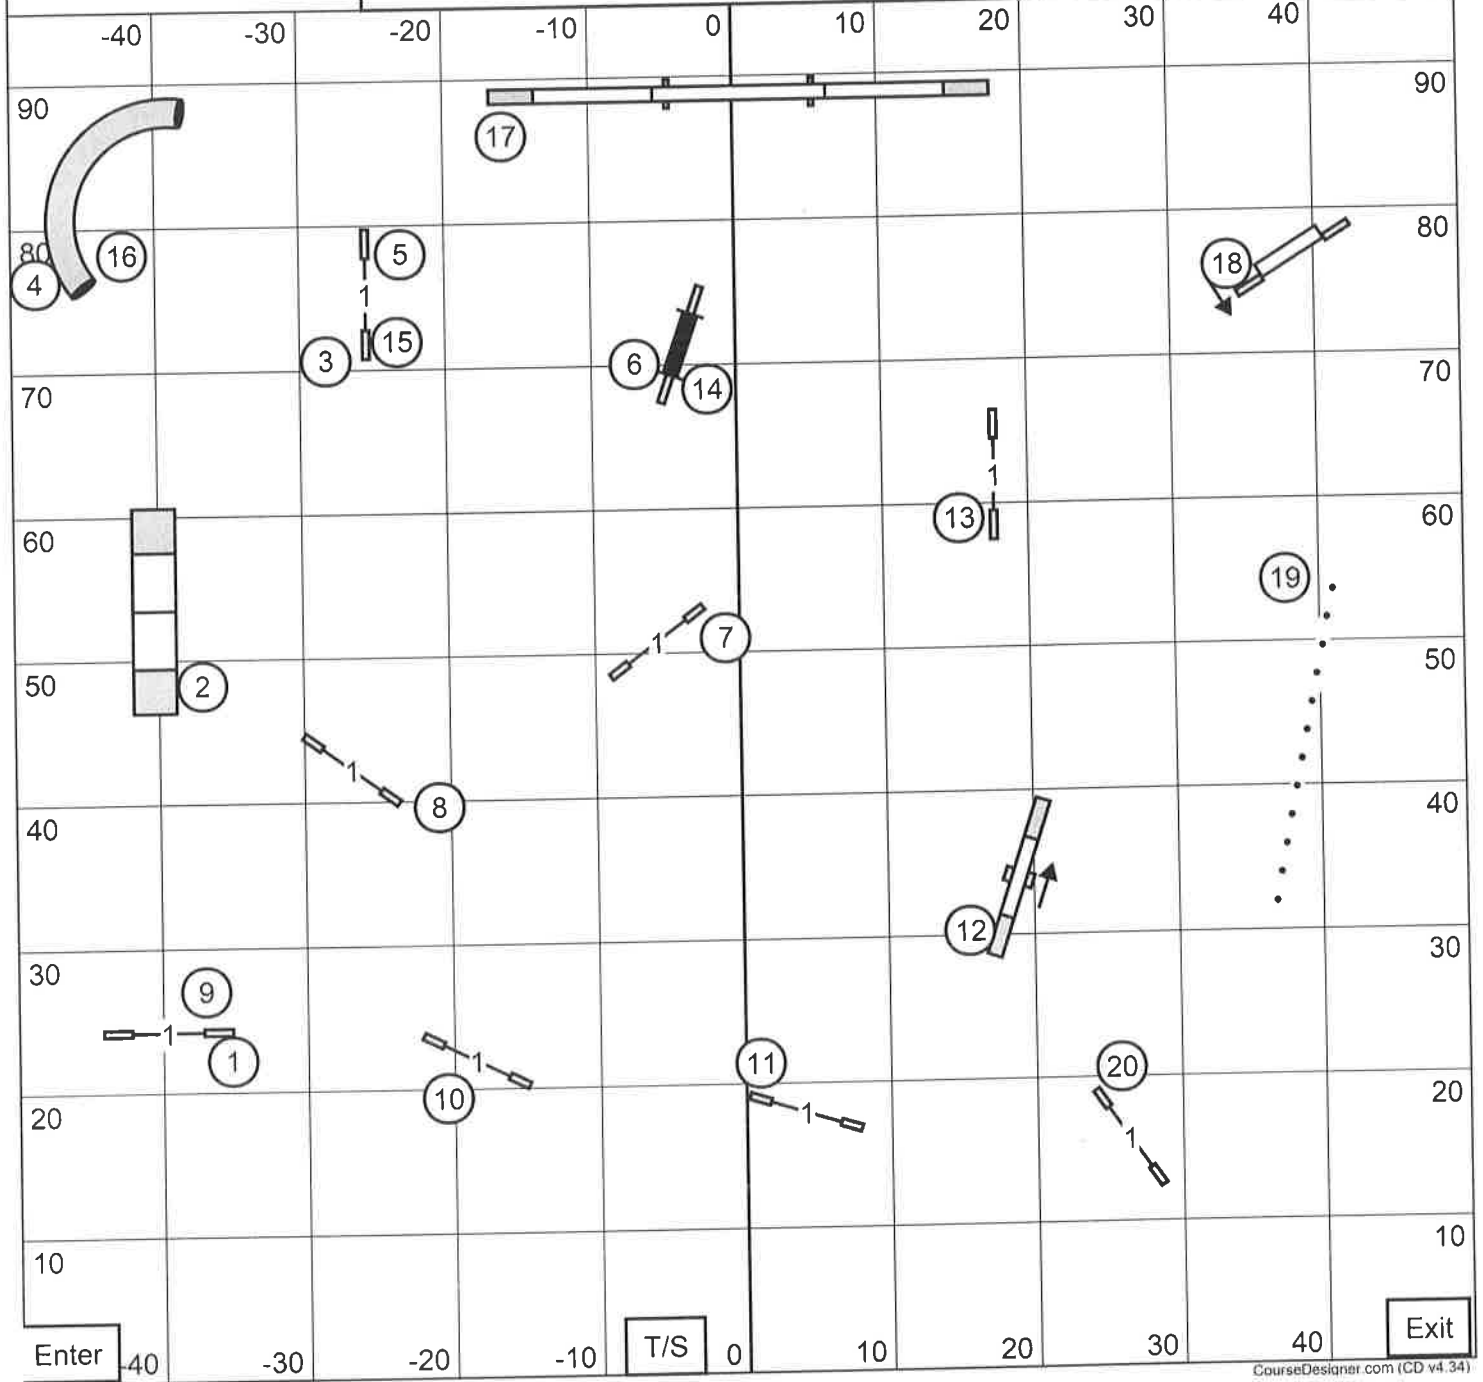

T2B

Friday, November 15, 2024
Mt Hood Doberman Pinscher Club Ridgefield, WA
Tracy Mazur-Judge

Premier Standard

Friday, November 15, 2024
Mt Hood Doberman Pinscher Club Ridgefield, WA
Tracy Mazur-Judge

Master/Excellent Standard

Friday, November 15, 2024
Mt Hood Doberman Pinscher Club Ridgefield, WA
Tracy Mazur-Judge

Open Standard

Friday, November 15, 2024
Mt Hood Doberman Pinscher Club Ridgefield, WA
Tracy Mazur-Judge

Novice Standard

Friday, November 15, 2024
 Mt Hood Doberman Pinscher Club Ridgefield, WA
 Tracy Mazur-Judge