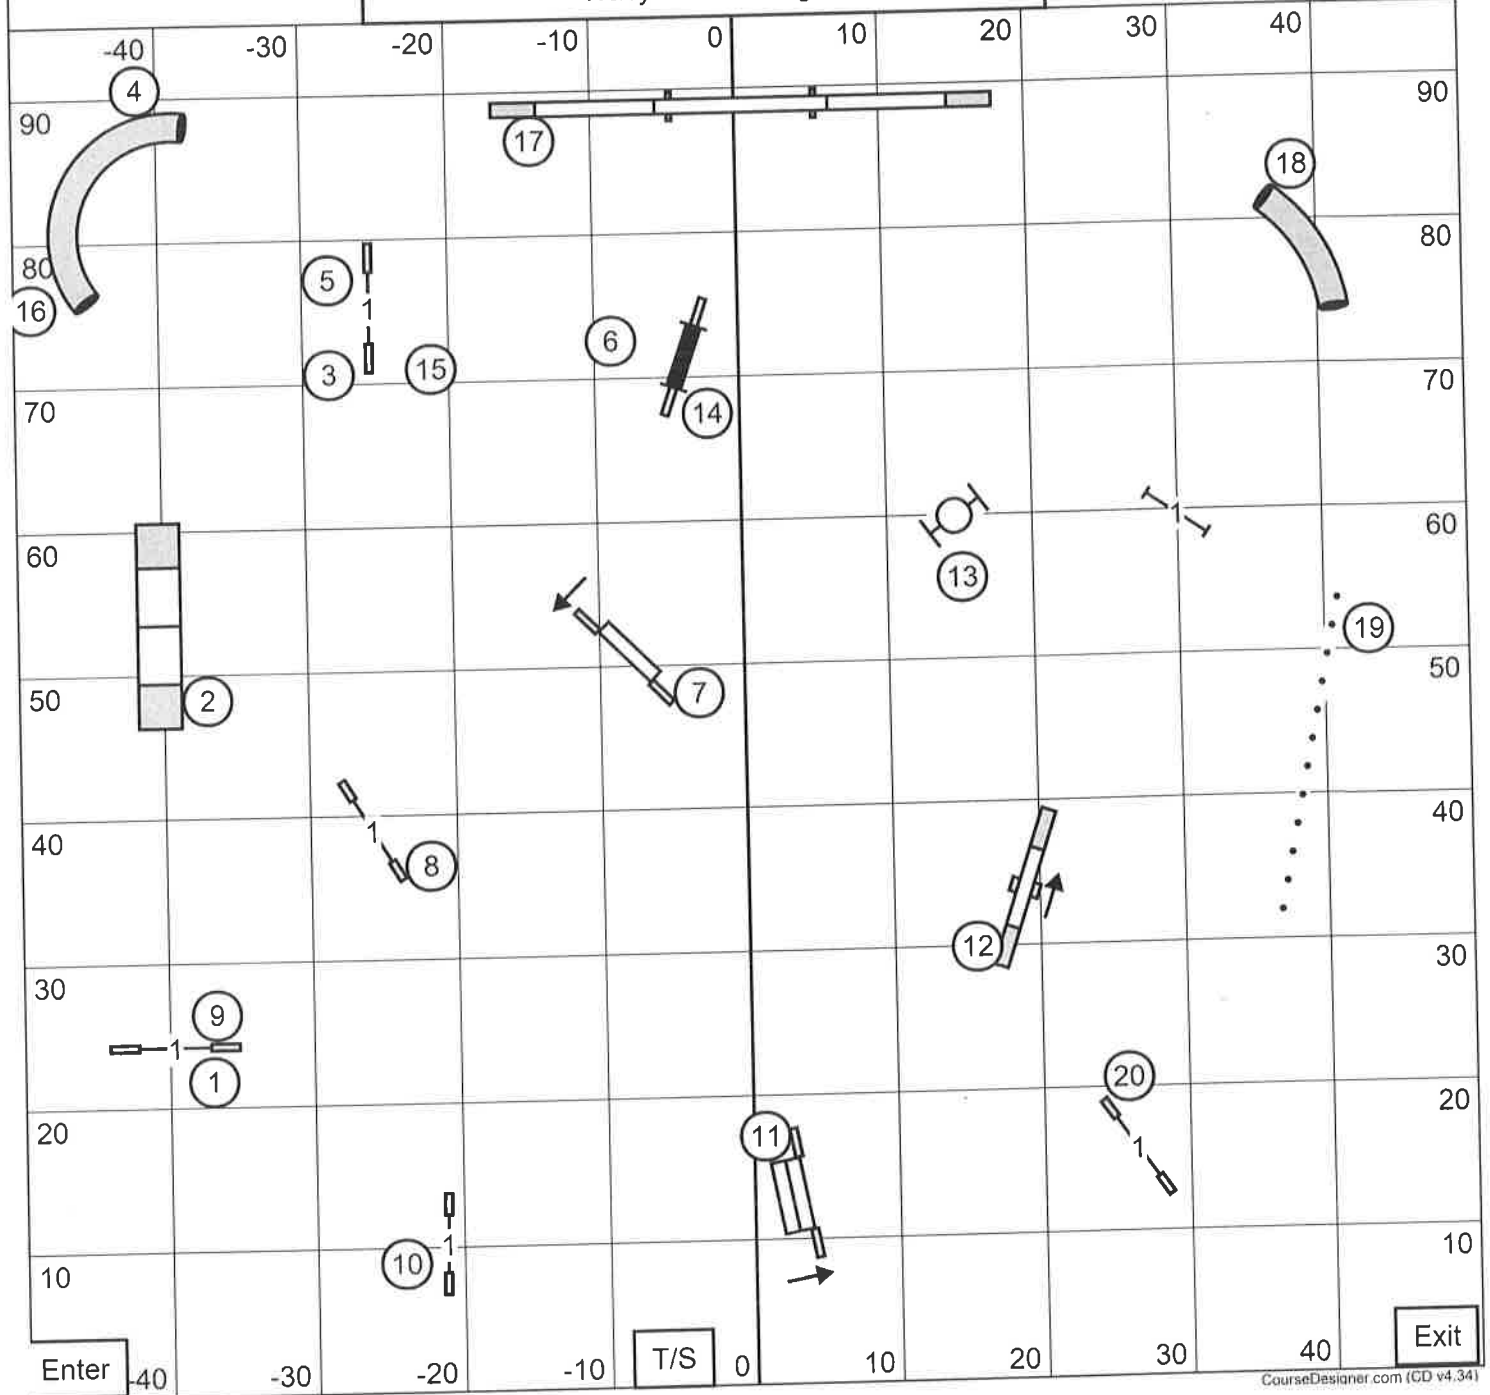

T2B

Friday, November 15, 2024
Mt Hood Doberman Pinscher Club Ridgefield, WA
Tracy Mazur-Judge

Premier Standard

Friday, November 15, 2024
Mt Hood Doberman Pinscher Club Ridgefield, WA
Tracy Mazur-Judge

Master/Excellent Standard

Friday, November 15, 2024
Mt Hood Doberman Pinscher Club Ridgefield, WA
Tracy Mazur-Judge

Open Standard

Friday, November 15, 2024
Mt Hood Doberman Pinscher Club Ridgefield, WA
Tracy Mazur-Judge

Novice Standard

Friday, November 15, 2024
 Mt Hood Doberman Pinscher Club Ridgefield, WA
 Tracy Mazur-Judge