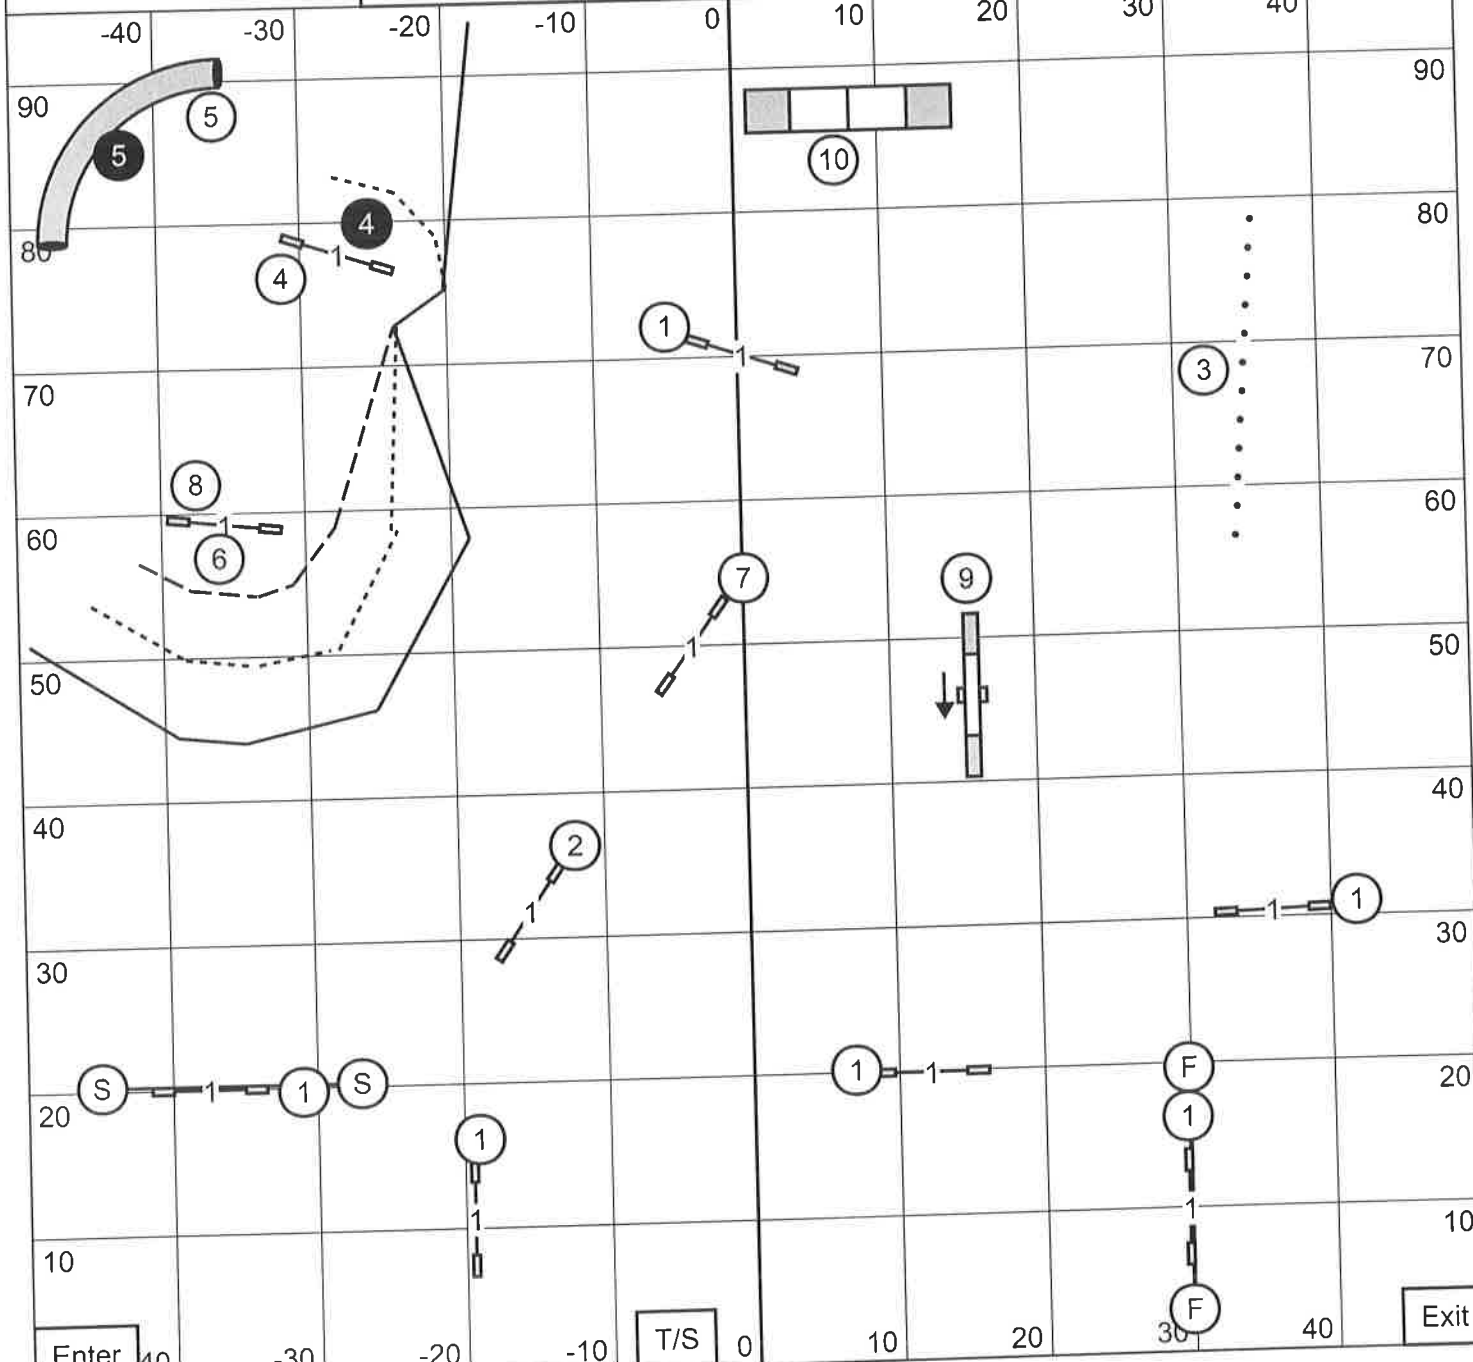

FAST

Saturday, November 16, 2024
Mt Hood Doberman Pinscher Club Ridgefield, WA
Tracy Mazur-Judge

Start and Finish
Bi-directional

M/E Send: (6) (4) (5)

Open Send: (6) (4) OR (4) (8) -----

Novice Send: (6) (4) OR (4) (8) -----

(5) Bi-directional for Open and Novice

Novice JWW

Saturday, November 16, 2024
Mt Hood Doberman Pinscher Club Ridgefield, WA
Tracy Mazur-Judge

Open JWW

Saturday, November 16, 2024
Mt Hood Doberman Pinscher Club Ridgefield, WA
Tracy Mazur-Judge

Master/Excellent JWW

Saturday, November 16, 2024
 Mt Hood Doberman Pinscher Club Ridgefield, WA
 Tracy Mazur-Judge

Premier JWW

Saturday, November 16, 2024
 Mt Hood Doberman Pinscher Club Ridgefield, WA
 Tracy Mazur-Judge