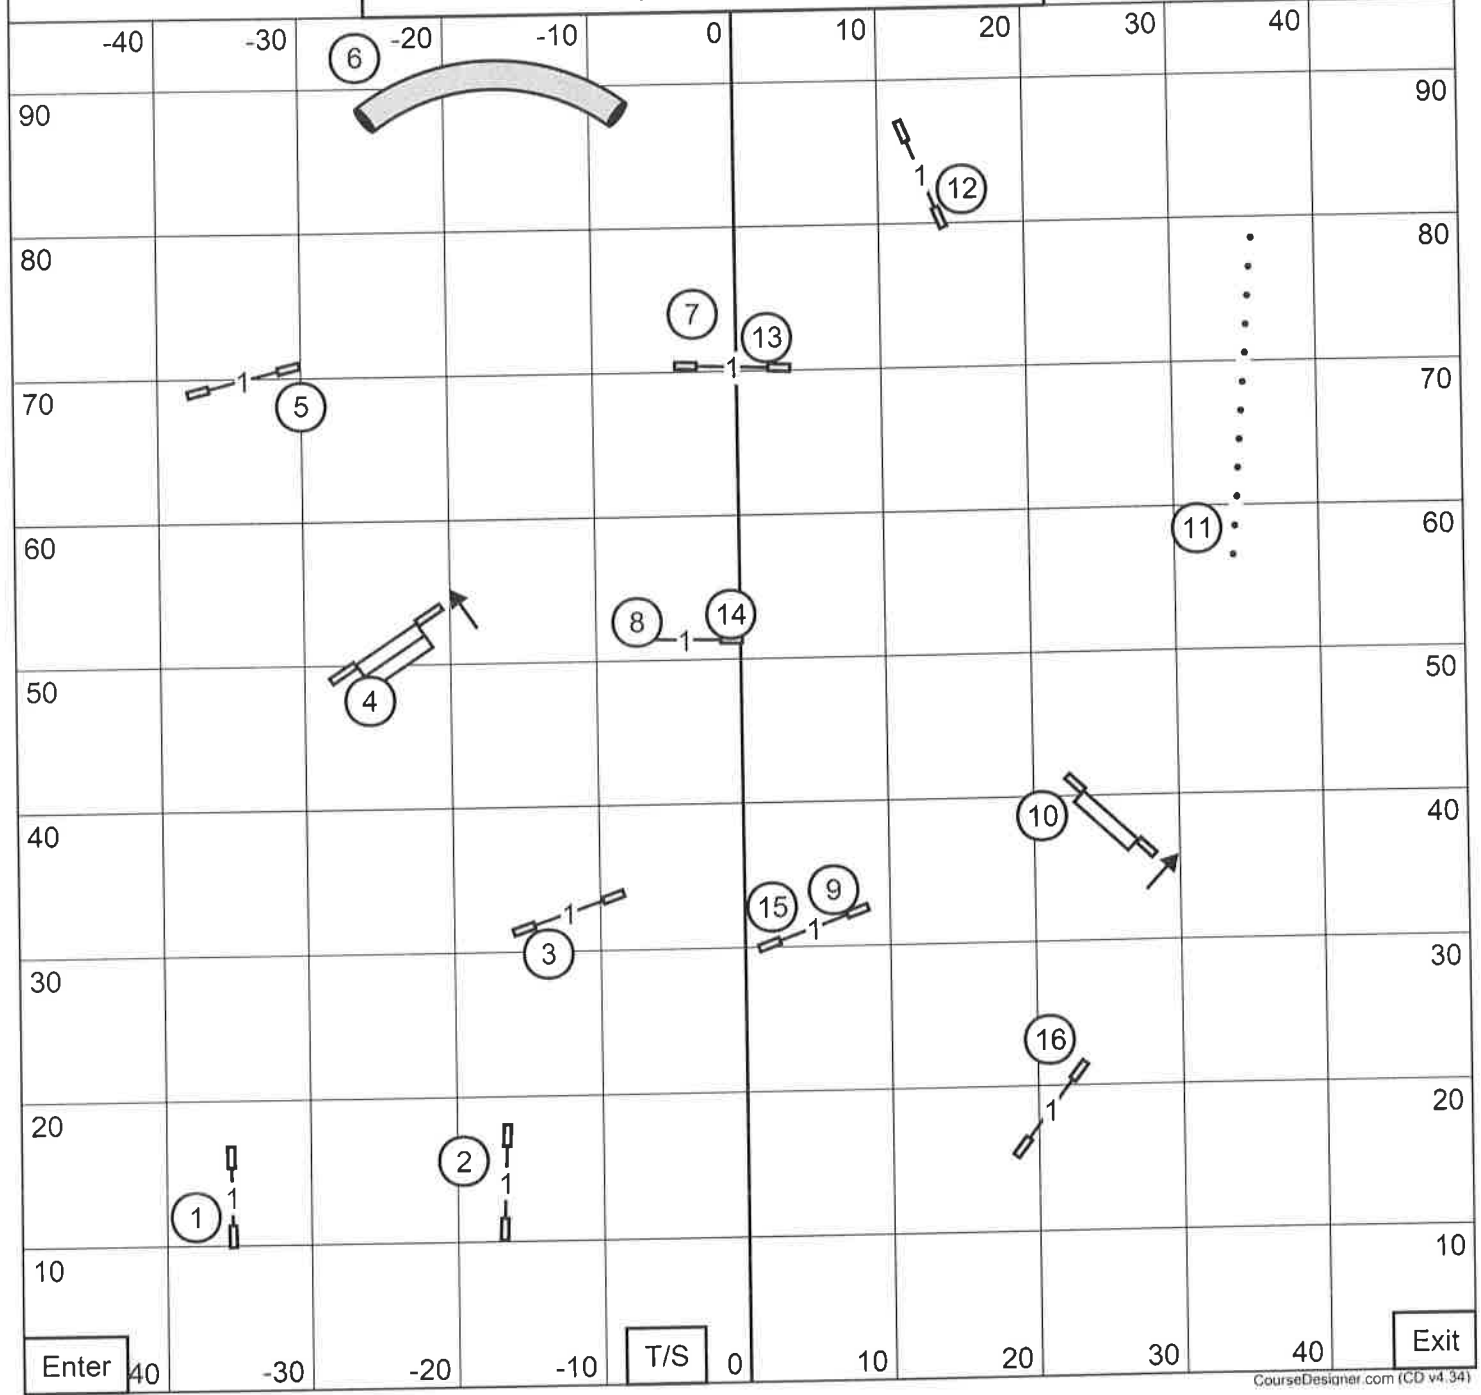

(5) Bi-directional for Open and Novice

Novice JWW

Saturday, November 16, 2024
Mt Hood Doberman Pinscher Club Ridgefield, WA
Tracy Mazur-Judge

Open JWW

Saturday, November 16, 2024
Mt Hood Doberman Pinscher Club Ridgefield, WA
Tracy Mazur-Judge