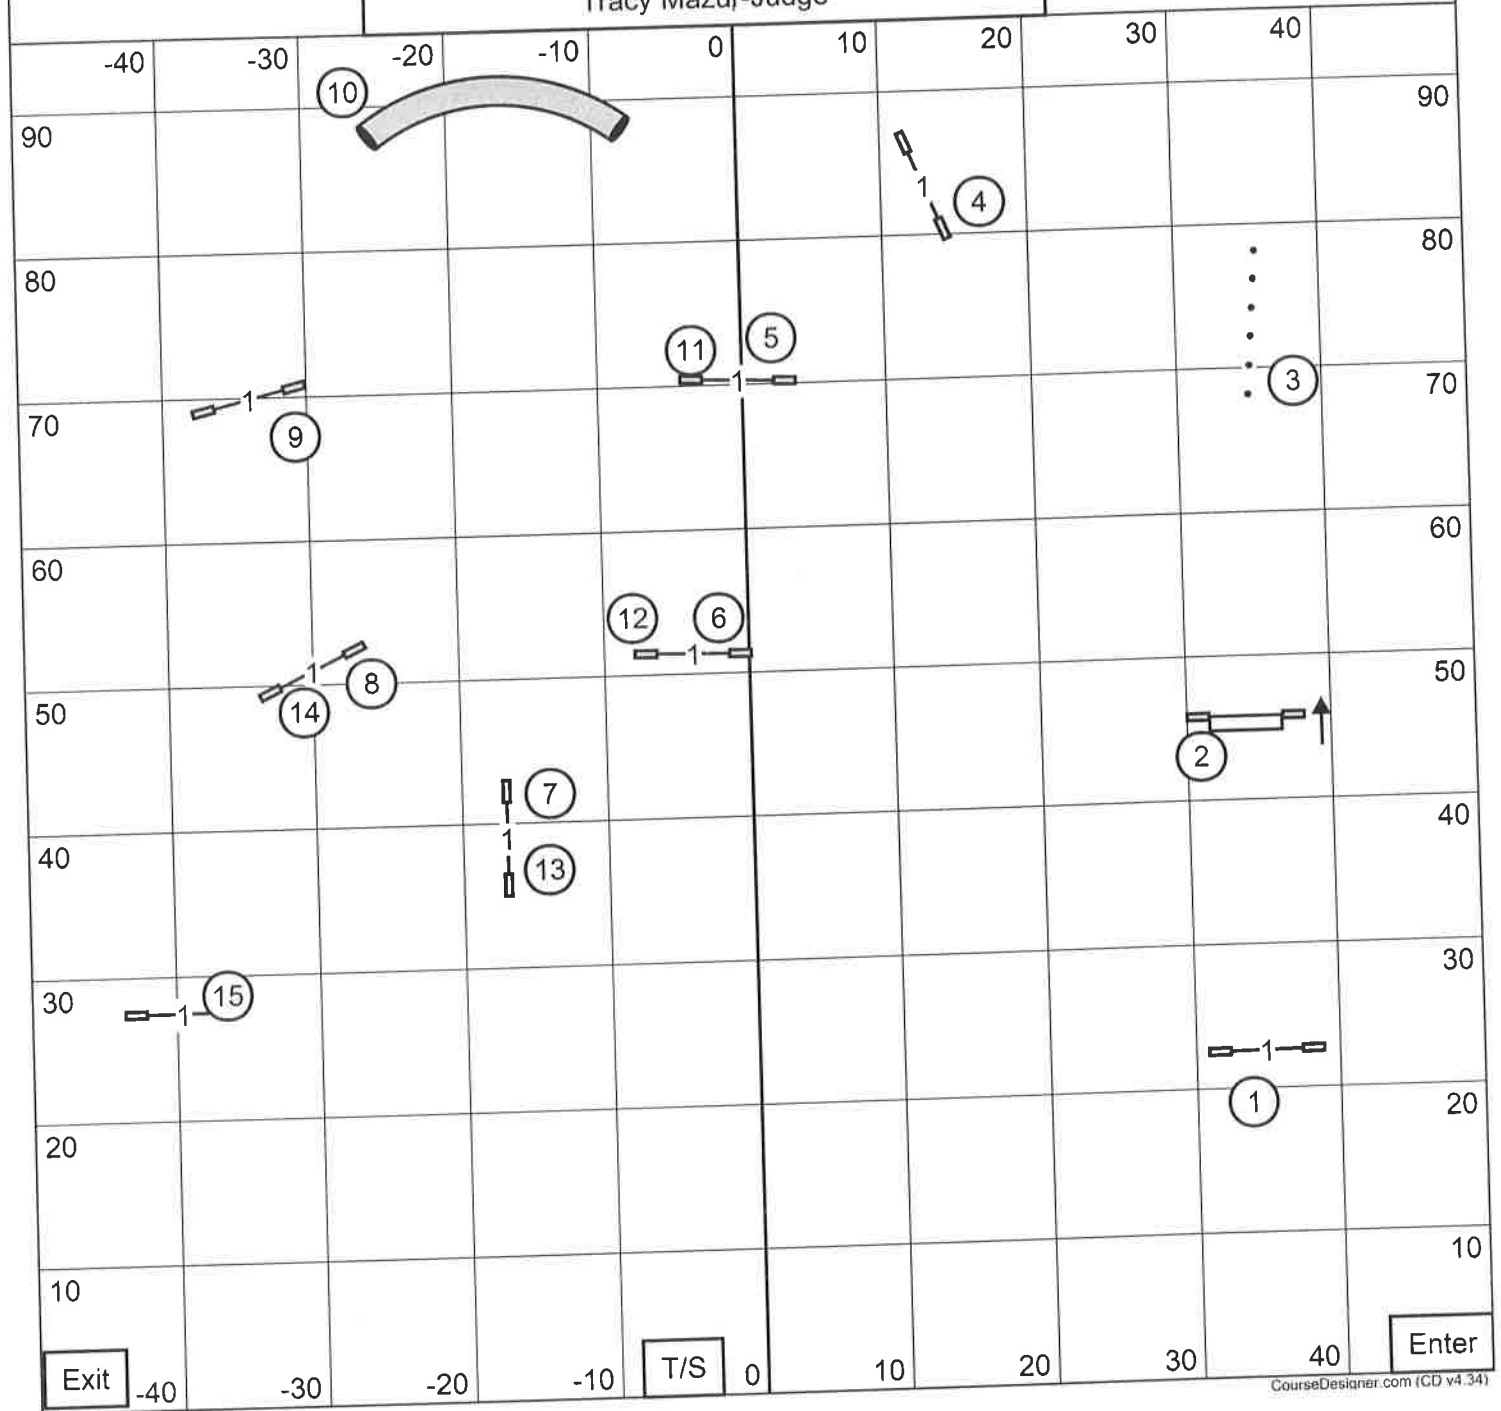

FAST

Saturday, November 16, 2024
Mt Hood Doberman Pinscher Club Ridgefield, WA
Tracy Mazur-Judge

Start and Finish
Bi-directional

M/E Send: (6) (4) (5)

Open Send: (6) (4) OR (4) (8) -----

Novice Send: (6) (4) OR (4) (8) -----

(5) Bi-directional for Open and Novice

Novice JWW

Saturday, November 16, 2024
Mt Hood Doberman Pinscher Club Ridgefield, WA
Tracy Mazur-Judge

Open JWW

Saturday, November 16, 2024
Mt Hood Doberman Pinscher Club Ridgefield, WA
Tracy Mazur-Judge