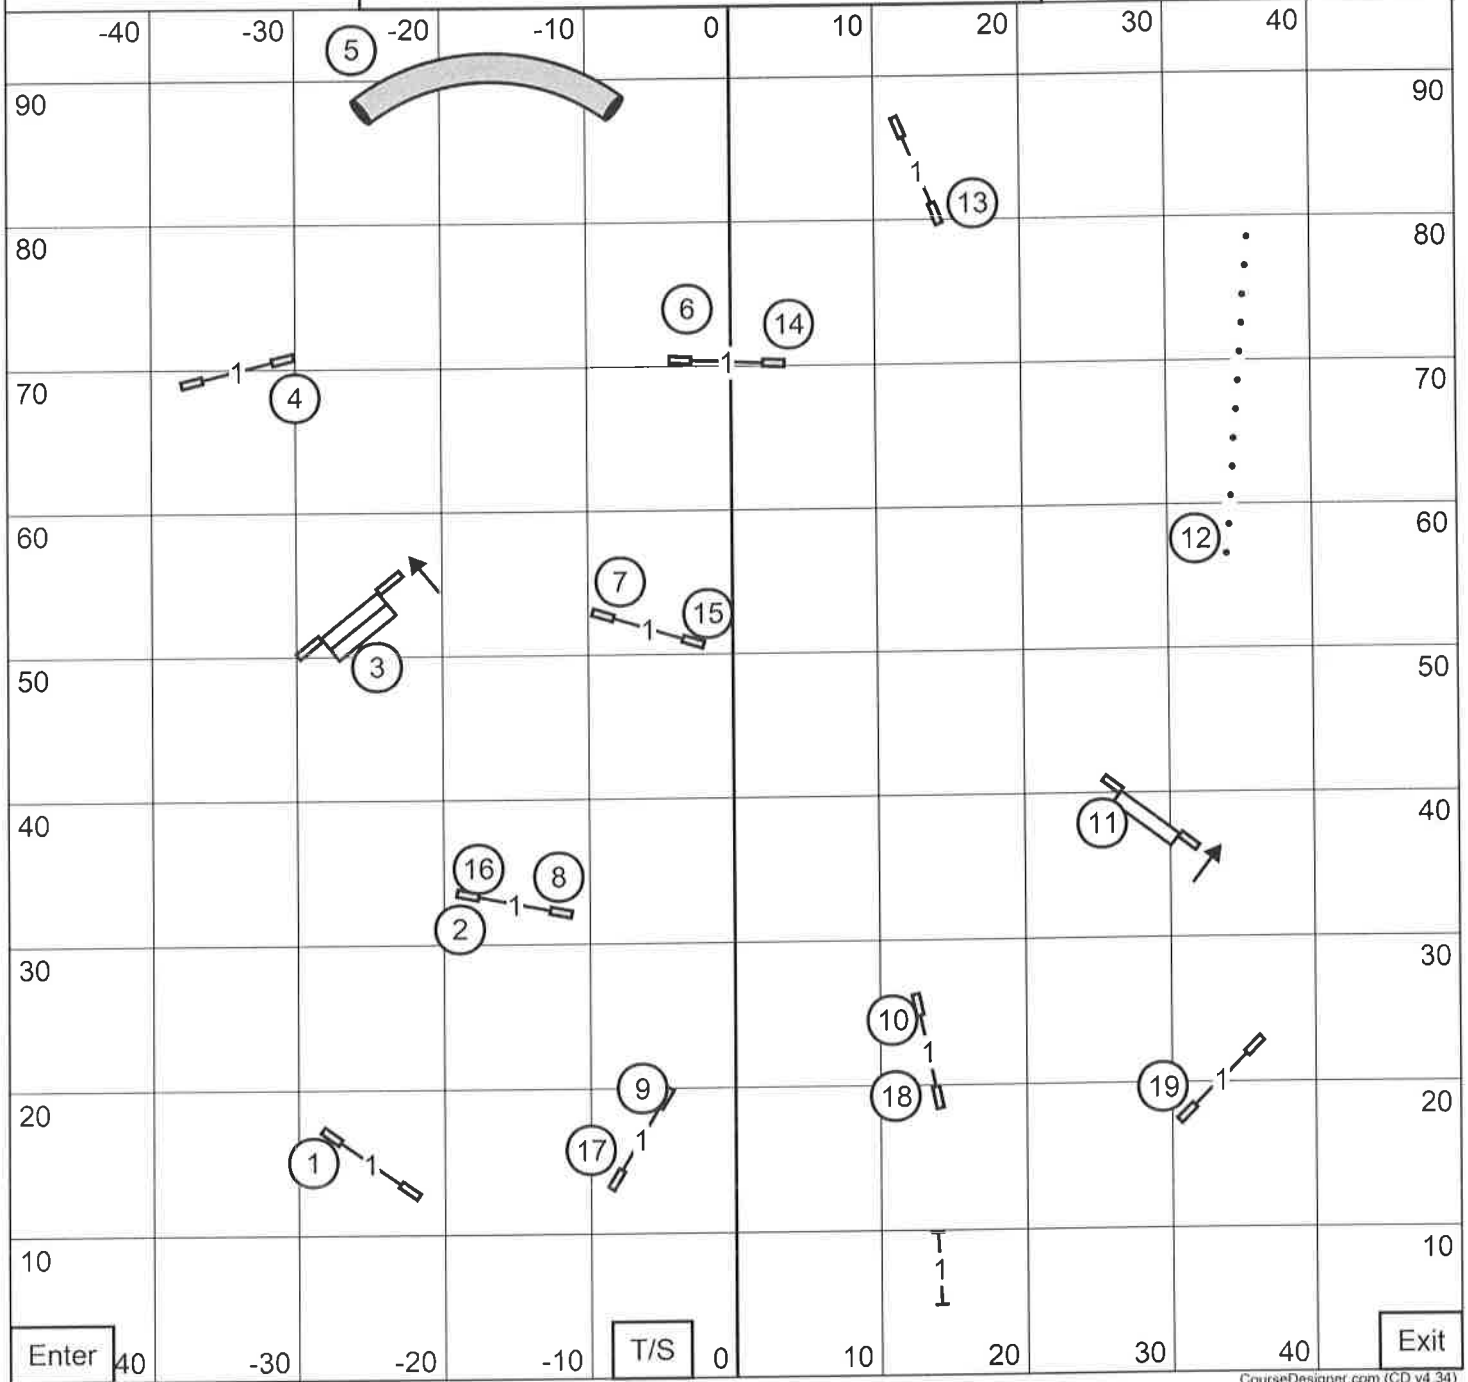

Master/Excellent JWW

Saturday, November 16, 2024
Mt Hood Doberman Pinscher Club Ridgefield, WA
Tracy Mazur-Judge