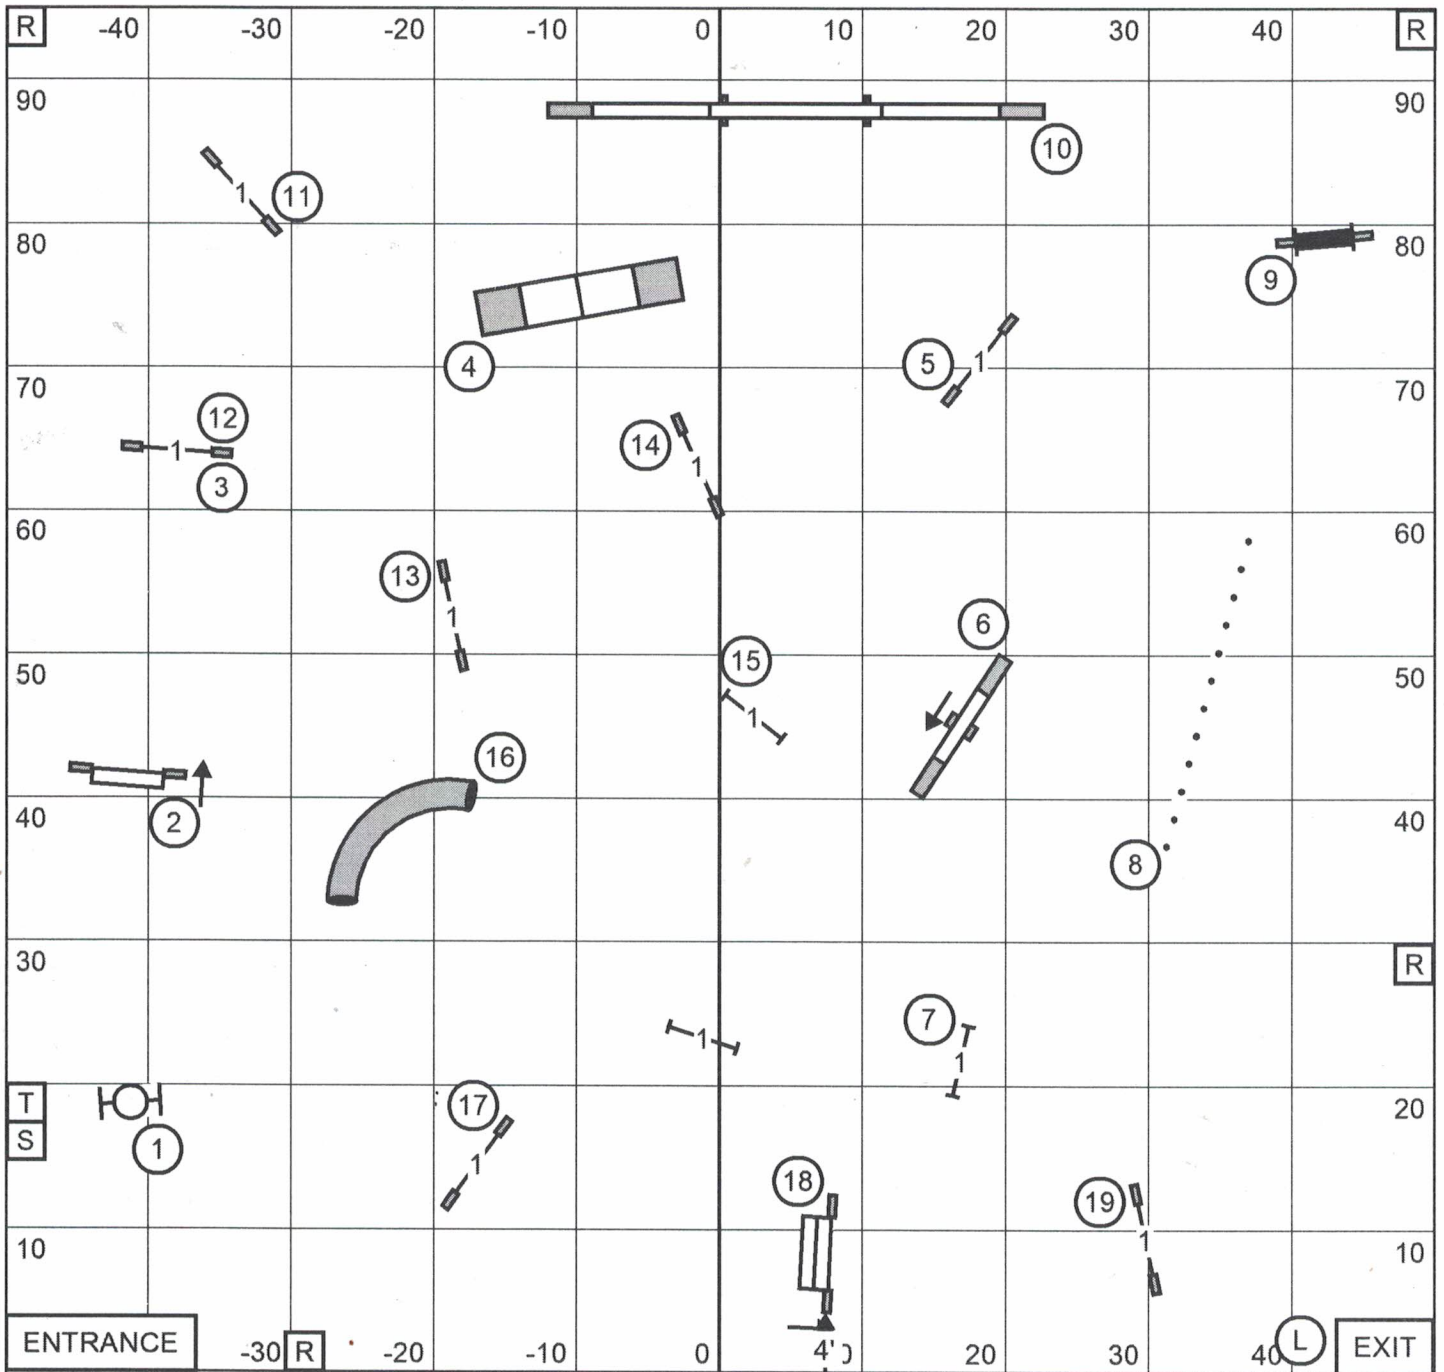

ENTRANCE

EXIT

GREATER CLARK COUNTY KENNEL CLUB
 TIME 2 BEAT
 November 30, 2024
 Judge - Karen Wlodarski

GREATER CLARK COUNTY KENNEL CLUB
 PREMIER STANDARD
 November 30, 2024
 Judge - Karen Wlodarski

GREATER CLARK COUNTY KENNEL CLUB
 MASTER / EXCELLENT STANDARD
 November 30, 2024
 Judge - Karen Wlodarski

GREATER CLARK COUNTY KENNEL CLUB
 OPEN STANDARD
 November 30, 2024
 Judge - Karen Wlodarski

GREATER CLARK COUNTY KENNEL CLUB
 NOVICE STANDARD
 November 30, 2024
 Judge - Karen Wlodarski