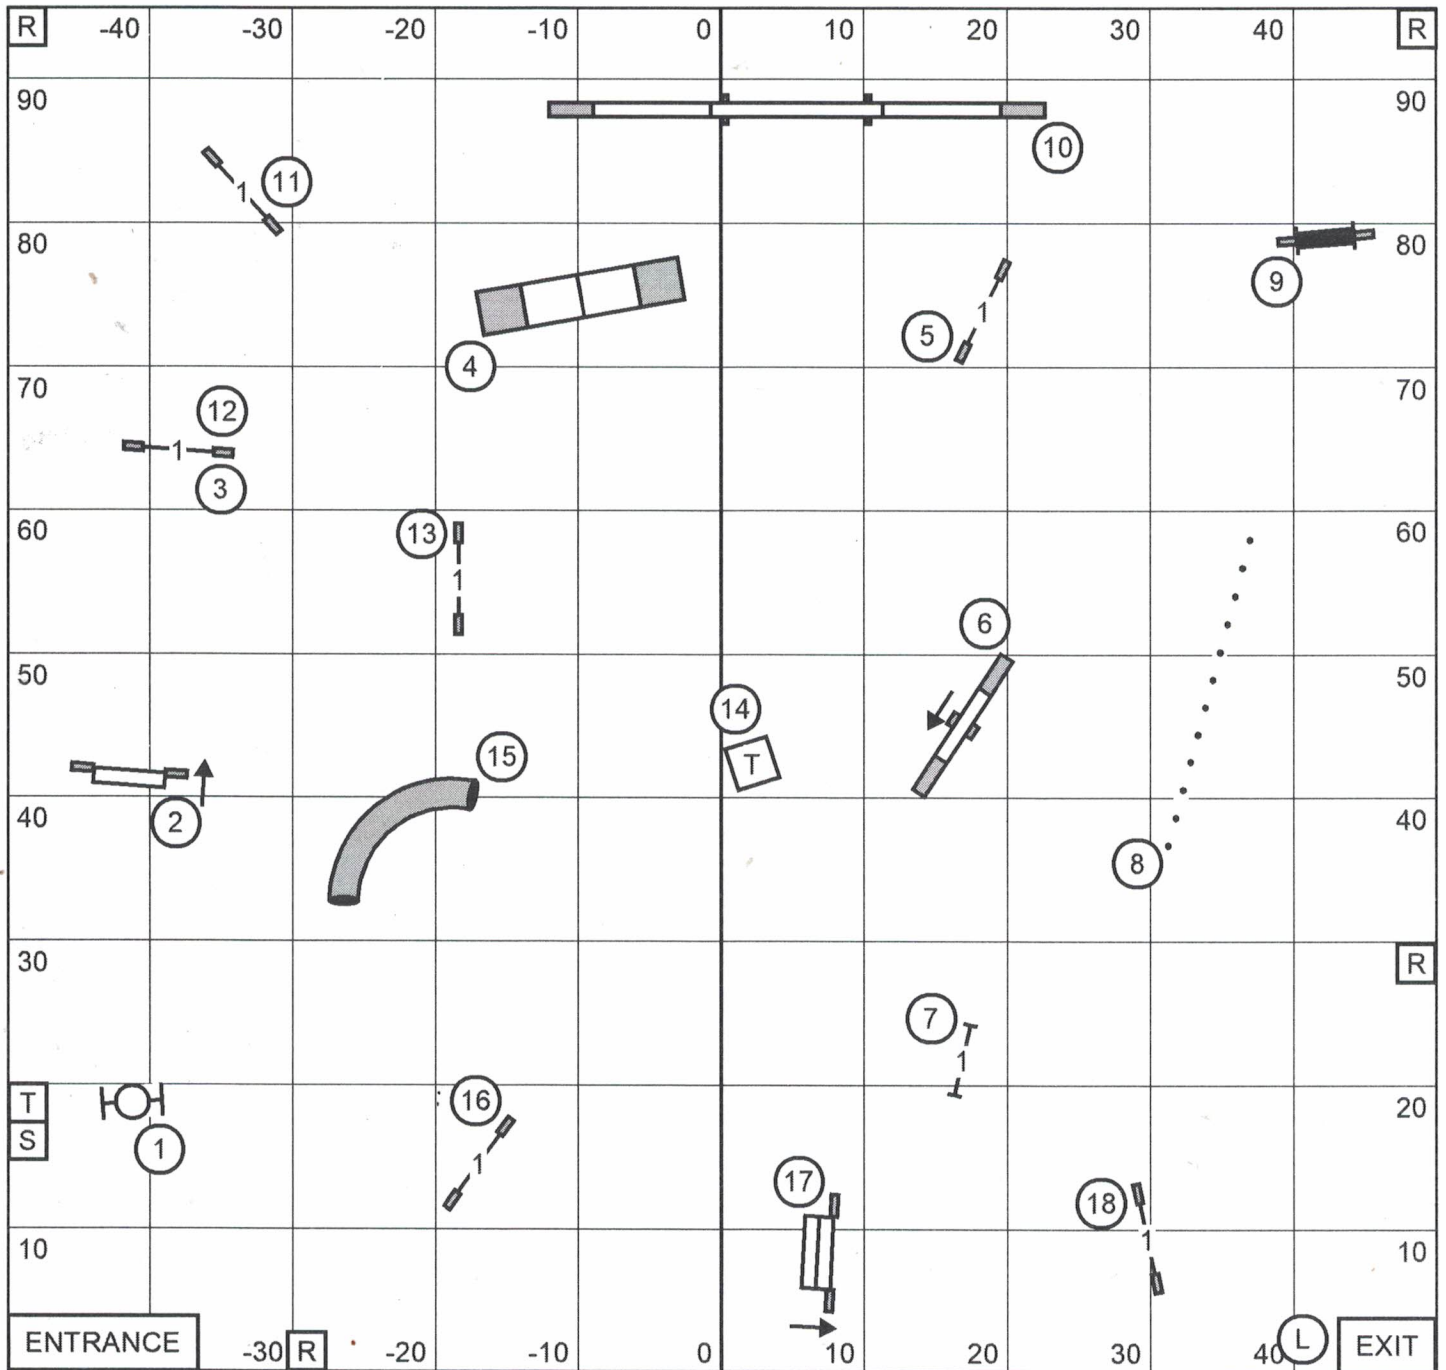

ENTRANCE

EXIT

GREATER CLARK COUNTY KENNEL CLUB
 TIME 2 BEAT
 November 30, 2024
 Judge - Karen Wlodarski

GREATER CLARK COUNTY KENNEL CLUB
 PREMIER STANDARD
 November 30, 2024
 Judge - Karen Wlodarski

GREATER CLARK COUNTY KENNEL CLUB
 MASTER / EXCELLENT STANDARD
 November 30, 2024
 Judge - Karen Wlodarski

GREATER CLARK COUNTY KENNEL CLUB
 OPEN STANDARD
 November 30, 2024
 Judge - Karen Wlodarski

GREATER CLARK COUNTY KENNEL CLUB
 NOVICE STANDARD
 November 30, 2024
 Judge - Karen Wlodarski