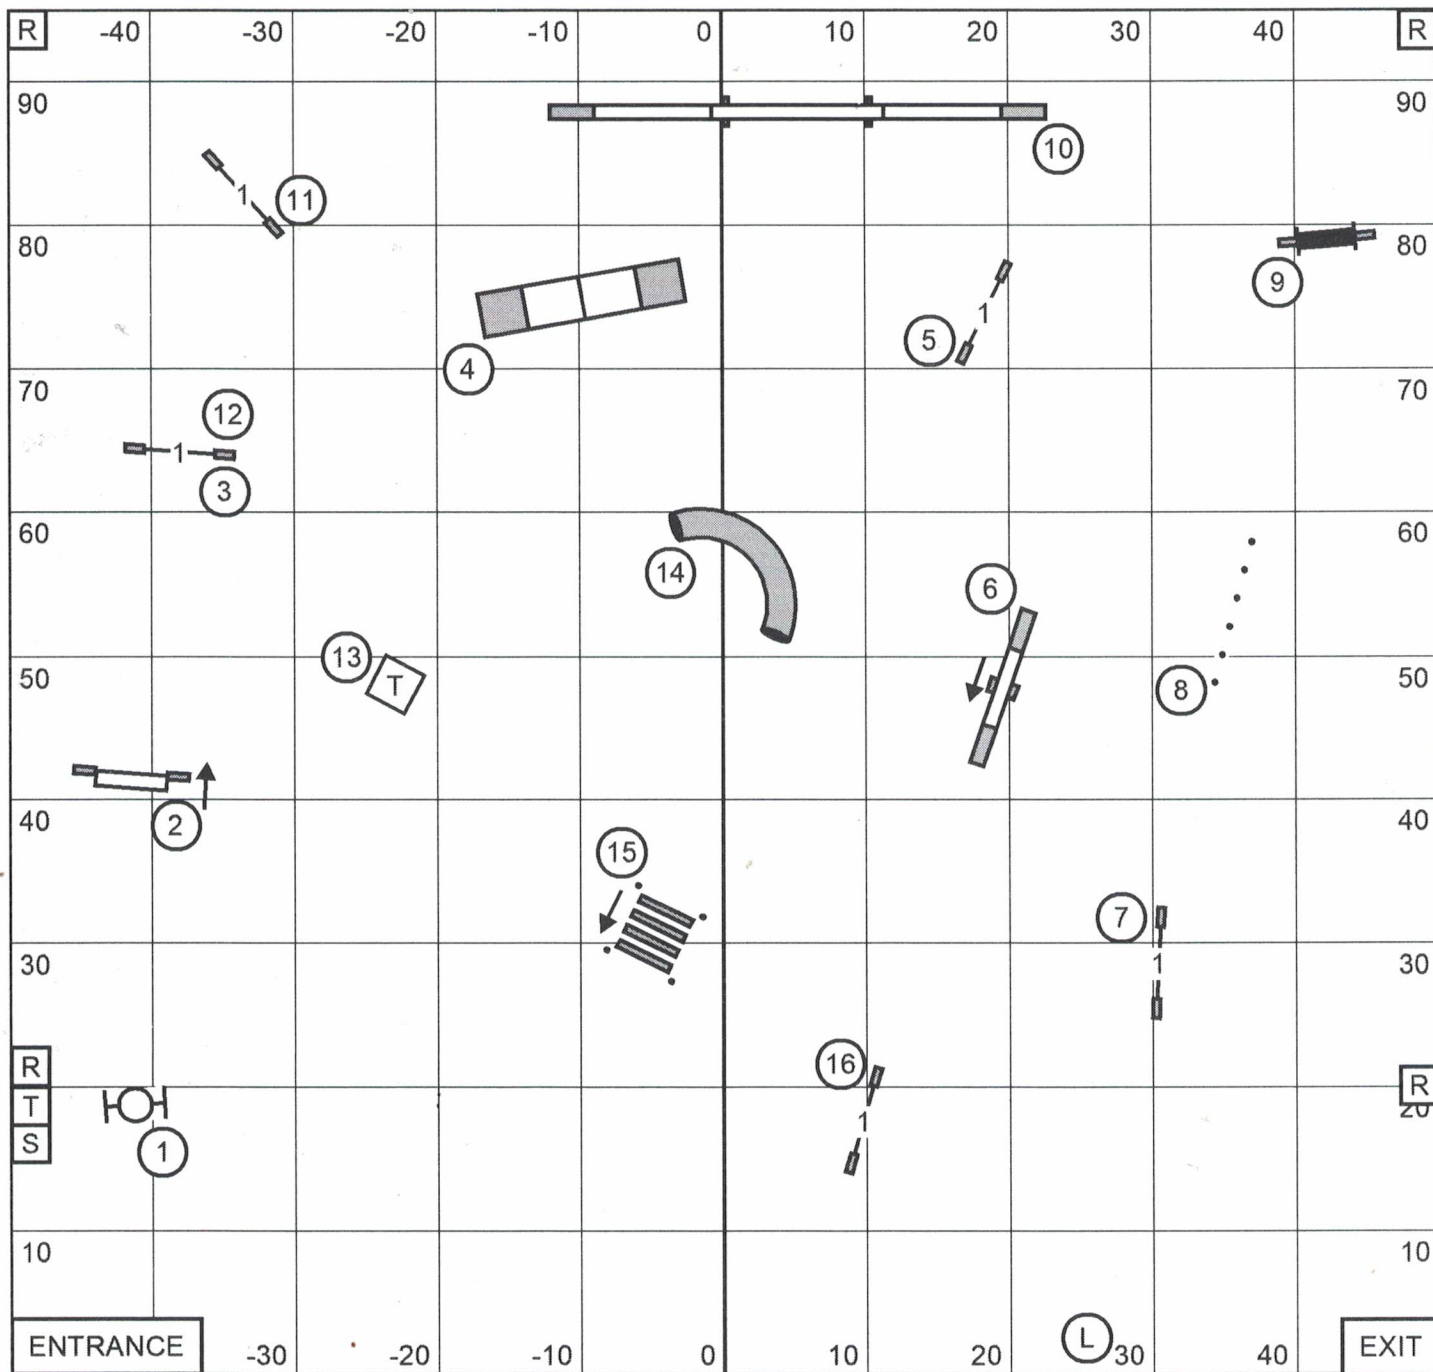

ENTRANCE

EXIT

GREATER CLARK COUNTY KENNEL CLUB
 TIME 2 BEAT
 November 30, 2024
 Judge - Karen Wlodarski

GREATER CLARK COUNTY KENNEL CLUB
 PREMIER STANDARD
 November 30, 2024
 Judge - Karen Wlodarski

GREATER CLARK COUNTY KENNEL CLUB
 MASTER / EXCELLENT STANDARD
 November 30, 2024
 Judge - Karen Wlodarski

GREATER CLARK COUNTY KENNEL CLUB
 OPEN STANDARD
 November 30, 2024
 Judge - Karen Wlodarski

GREATER CLARK COUNTY KENNEL CLUB
 NOVICE STANDARD
 November 30, 2024
 Judge - Karen Wlodarski