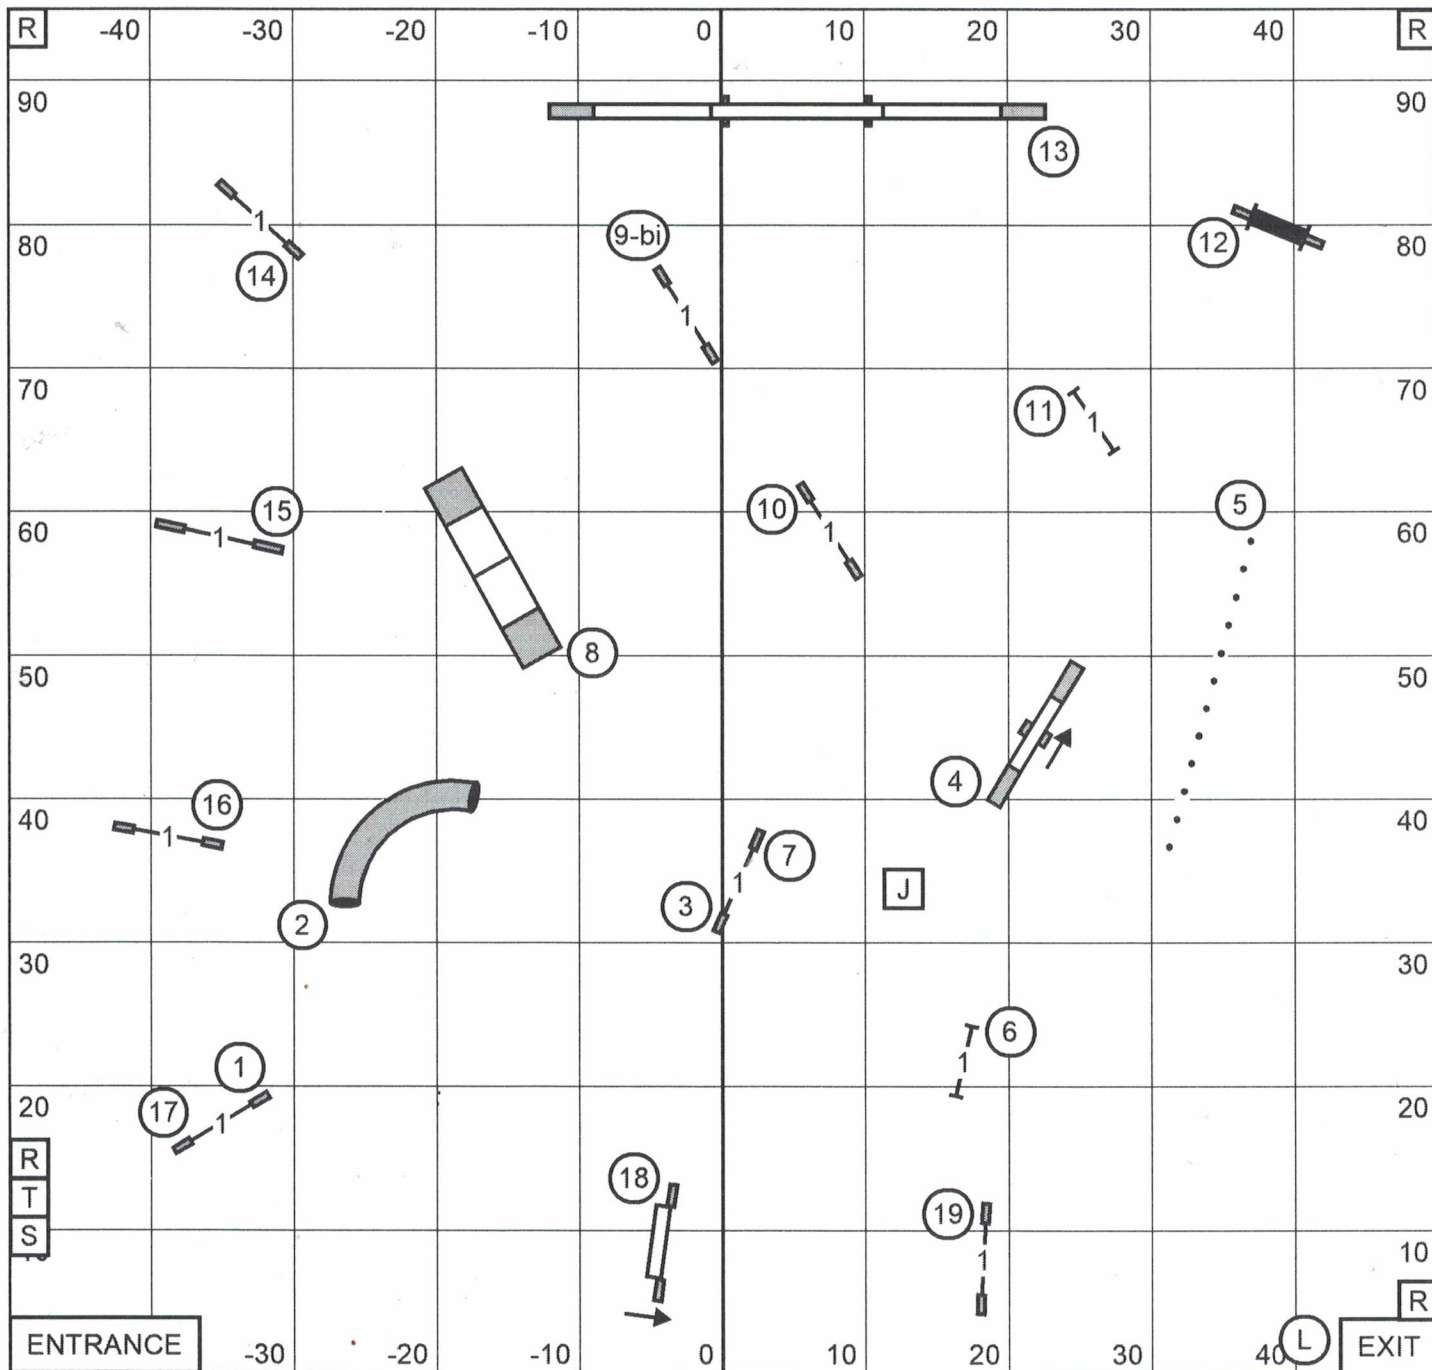

ENTRANCE

EXIT

GREATER CLARK COUNTY KENNEL CLUB
 TIME 2 BEAT
 November 30, 2024
 Judge - Karen Wlodarski

GREATER CLARK COUNTY KENNEL CLUB
 PREMIER STANDARD
 November 30, 2024
 Judge - Karen Wlodarski

GREATER CLARK COUNTY KENNEL CLUB
 MASTER / EXCELLENT STANDARD
 November 30, 2024
 Judge - Karen Wlodarski

GREATER CLARK COUNTY KENNEL CLUB
 OPEN STANDARD
 November 30, 2024
 Judge - Karen Wlodarski

GREATER CLARK COUNTY KENNEL CLUB
 NOVICE STANDARD
 November 30, 2024
 Judge - Karen Wlodarski