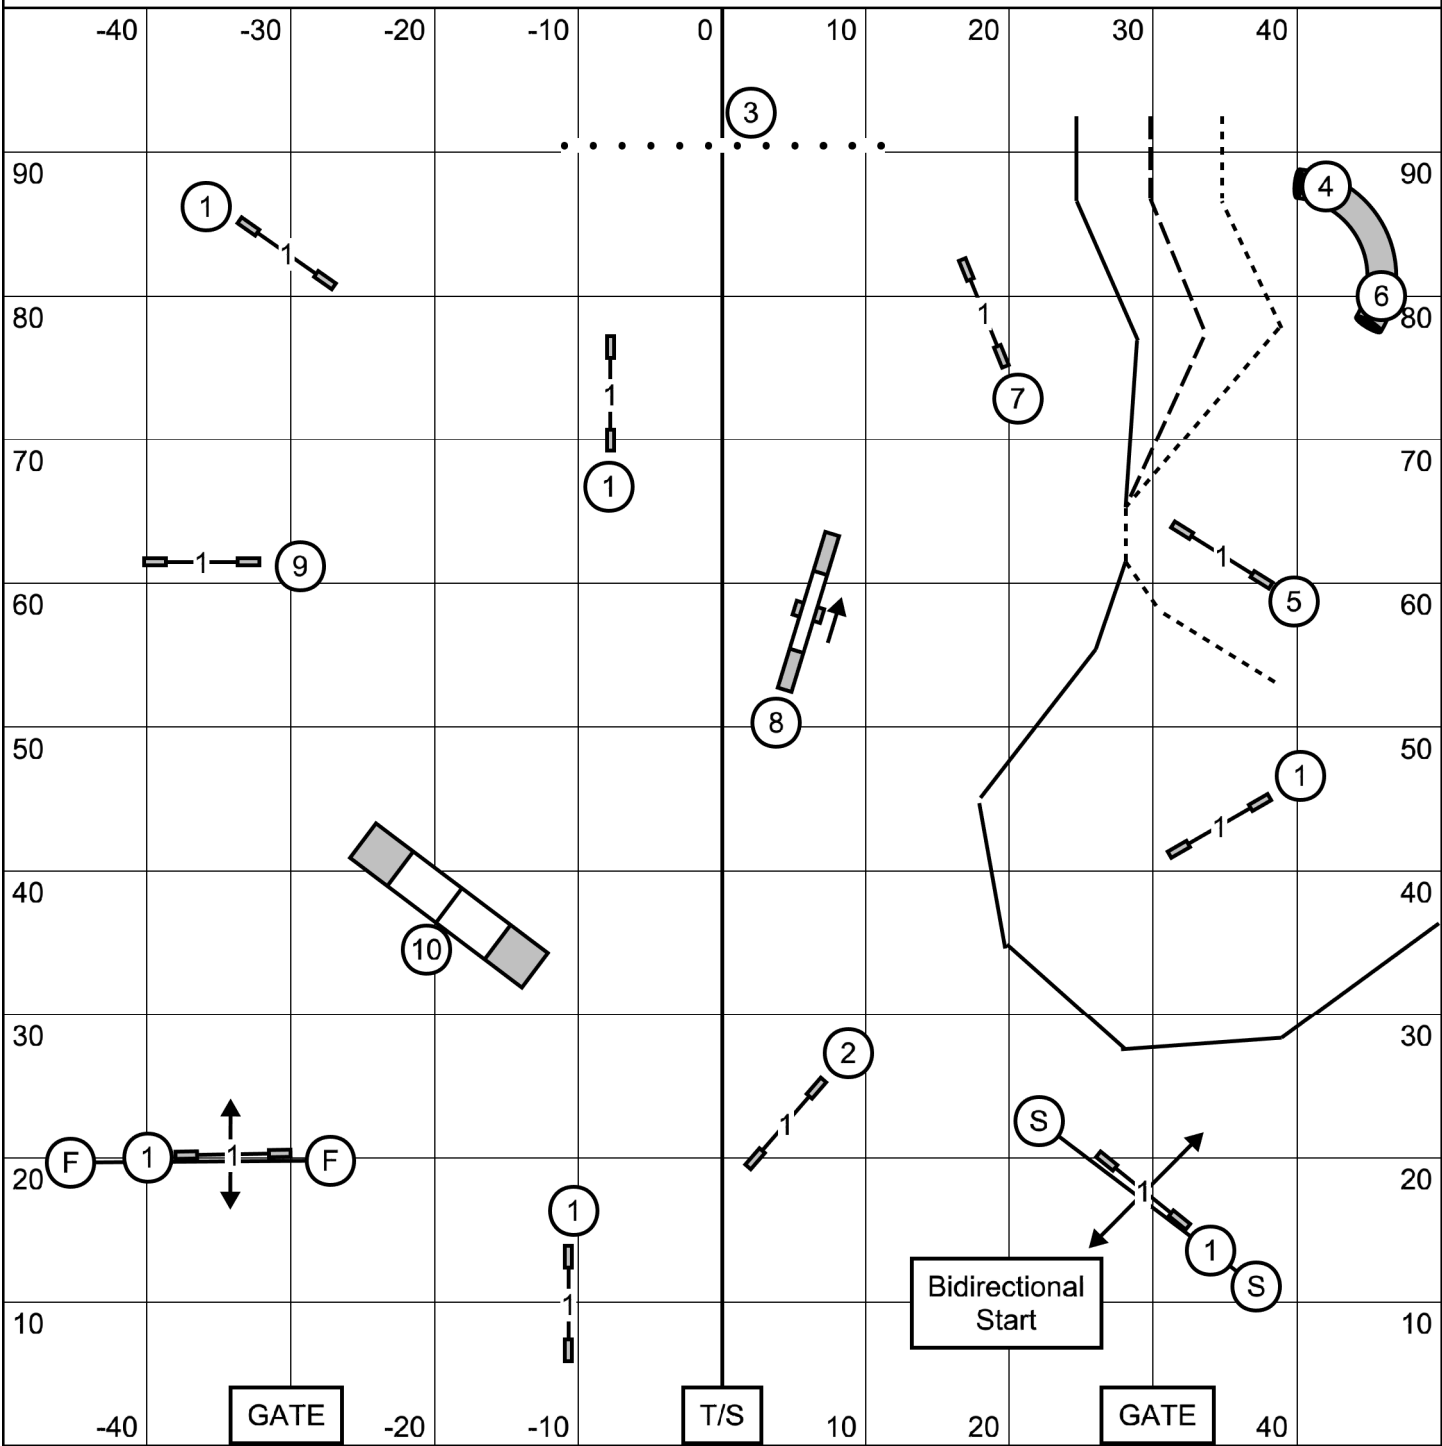

EX/M 4-5-1 or 1-5-6 solid line (in flow)
 OPEN 5-6 dotted/dashed line or 4-5 dashed/dotted line (in flow)
 NOVICE 5-6 or 4-5 dotted line (in flow)

8" = 38 sec
 12"/16" = 35 sec
 20"/24"/26" = 32 sec
 (add 3 sec for Preferred)

ALL FAST CLASSES
 Tualatin Kennel Club
 Sunday, January 19, 2025
 Judge: Susan Leitner

Ex/Master: 60 points
 Open: 55 points
 Novice: 50 points
 (bonus = 20 points)