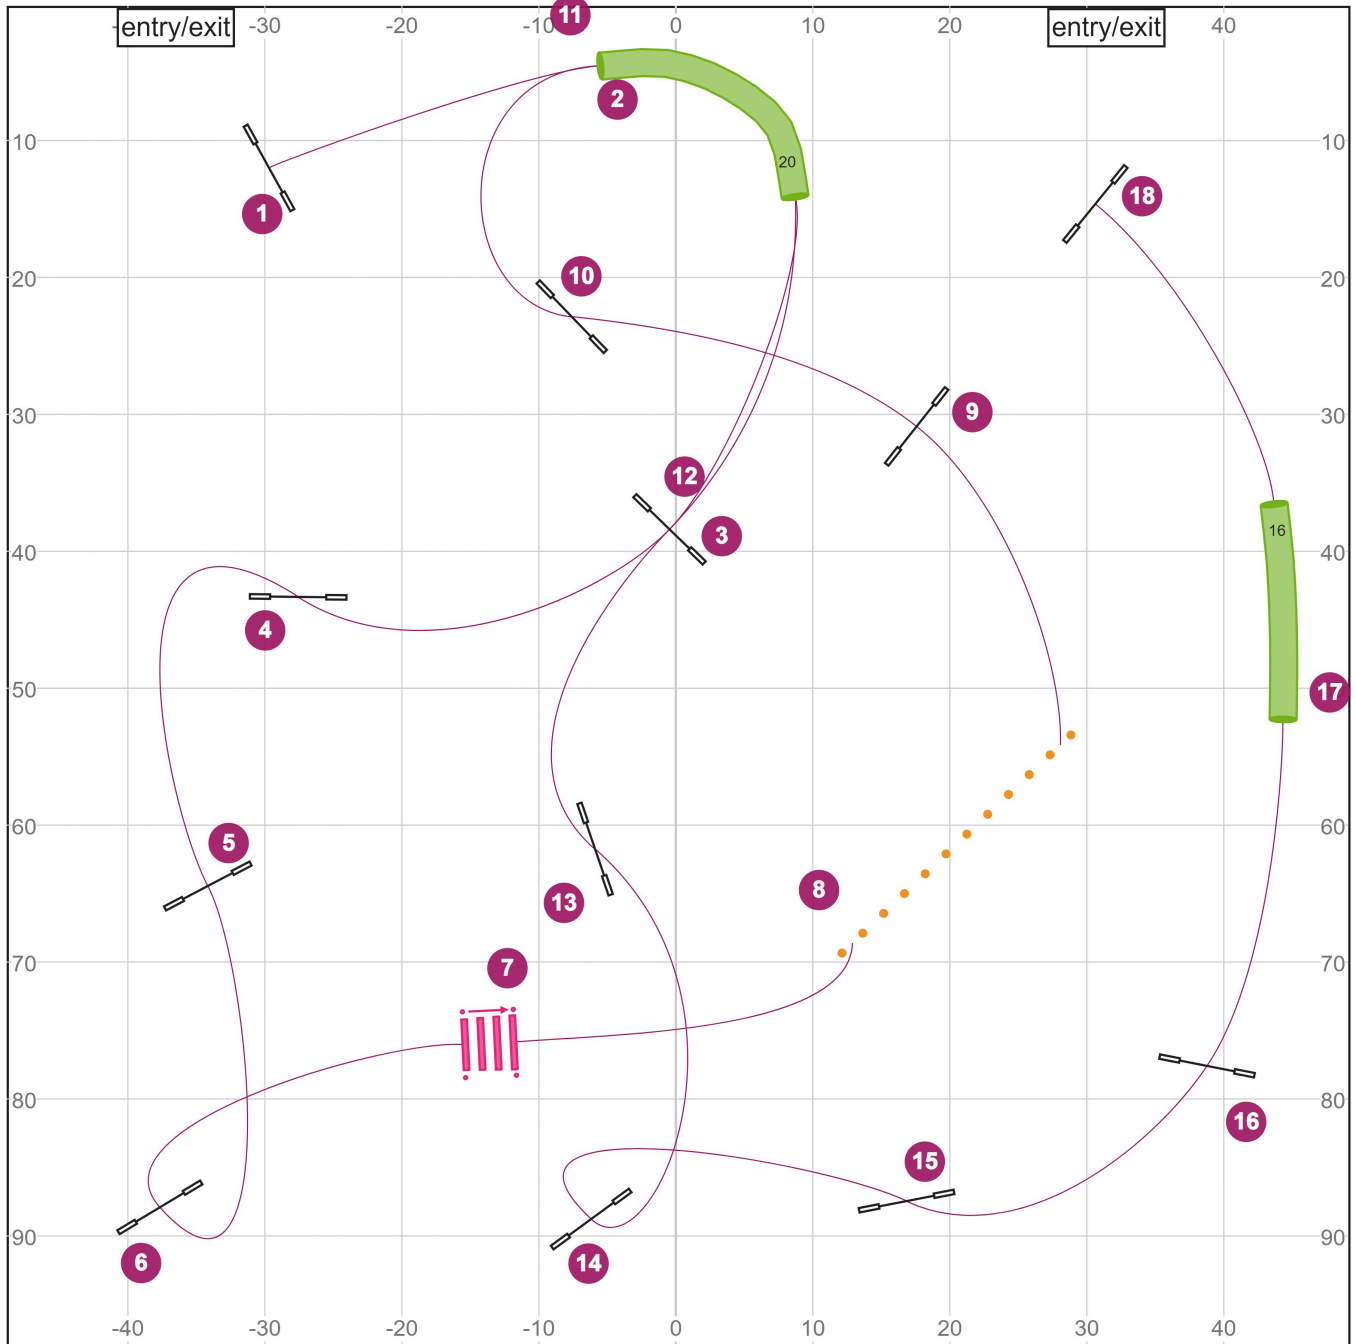

Tualatin Kennel Club - AKC ISC J2 01/17/25 - Designer Zsuzsa Veres - Judge Sue Leitner

Path length (ft): 558.3
 Jump: 12 | Long jump: 1 | Tunnel (5m/16ft): 1 | Tunnel (6m/20ft): 1 | Weave: 1