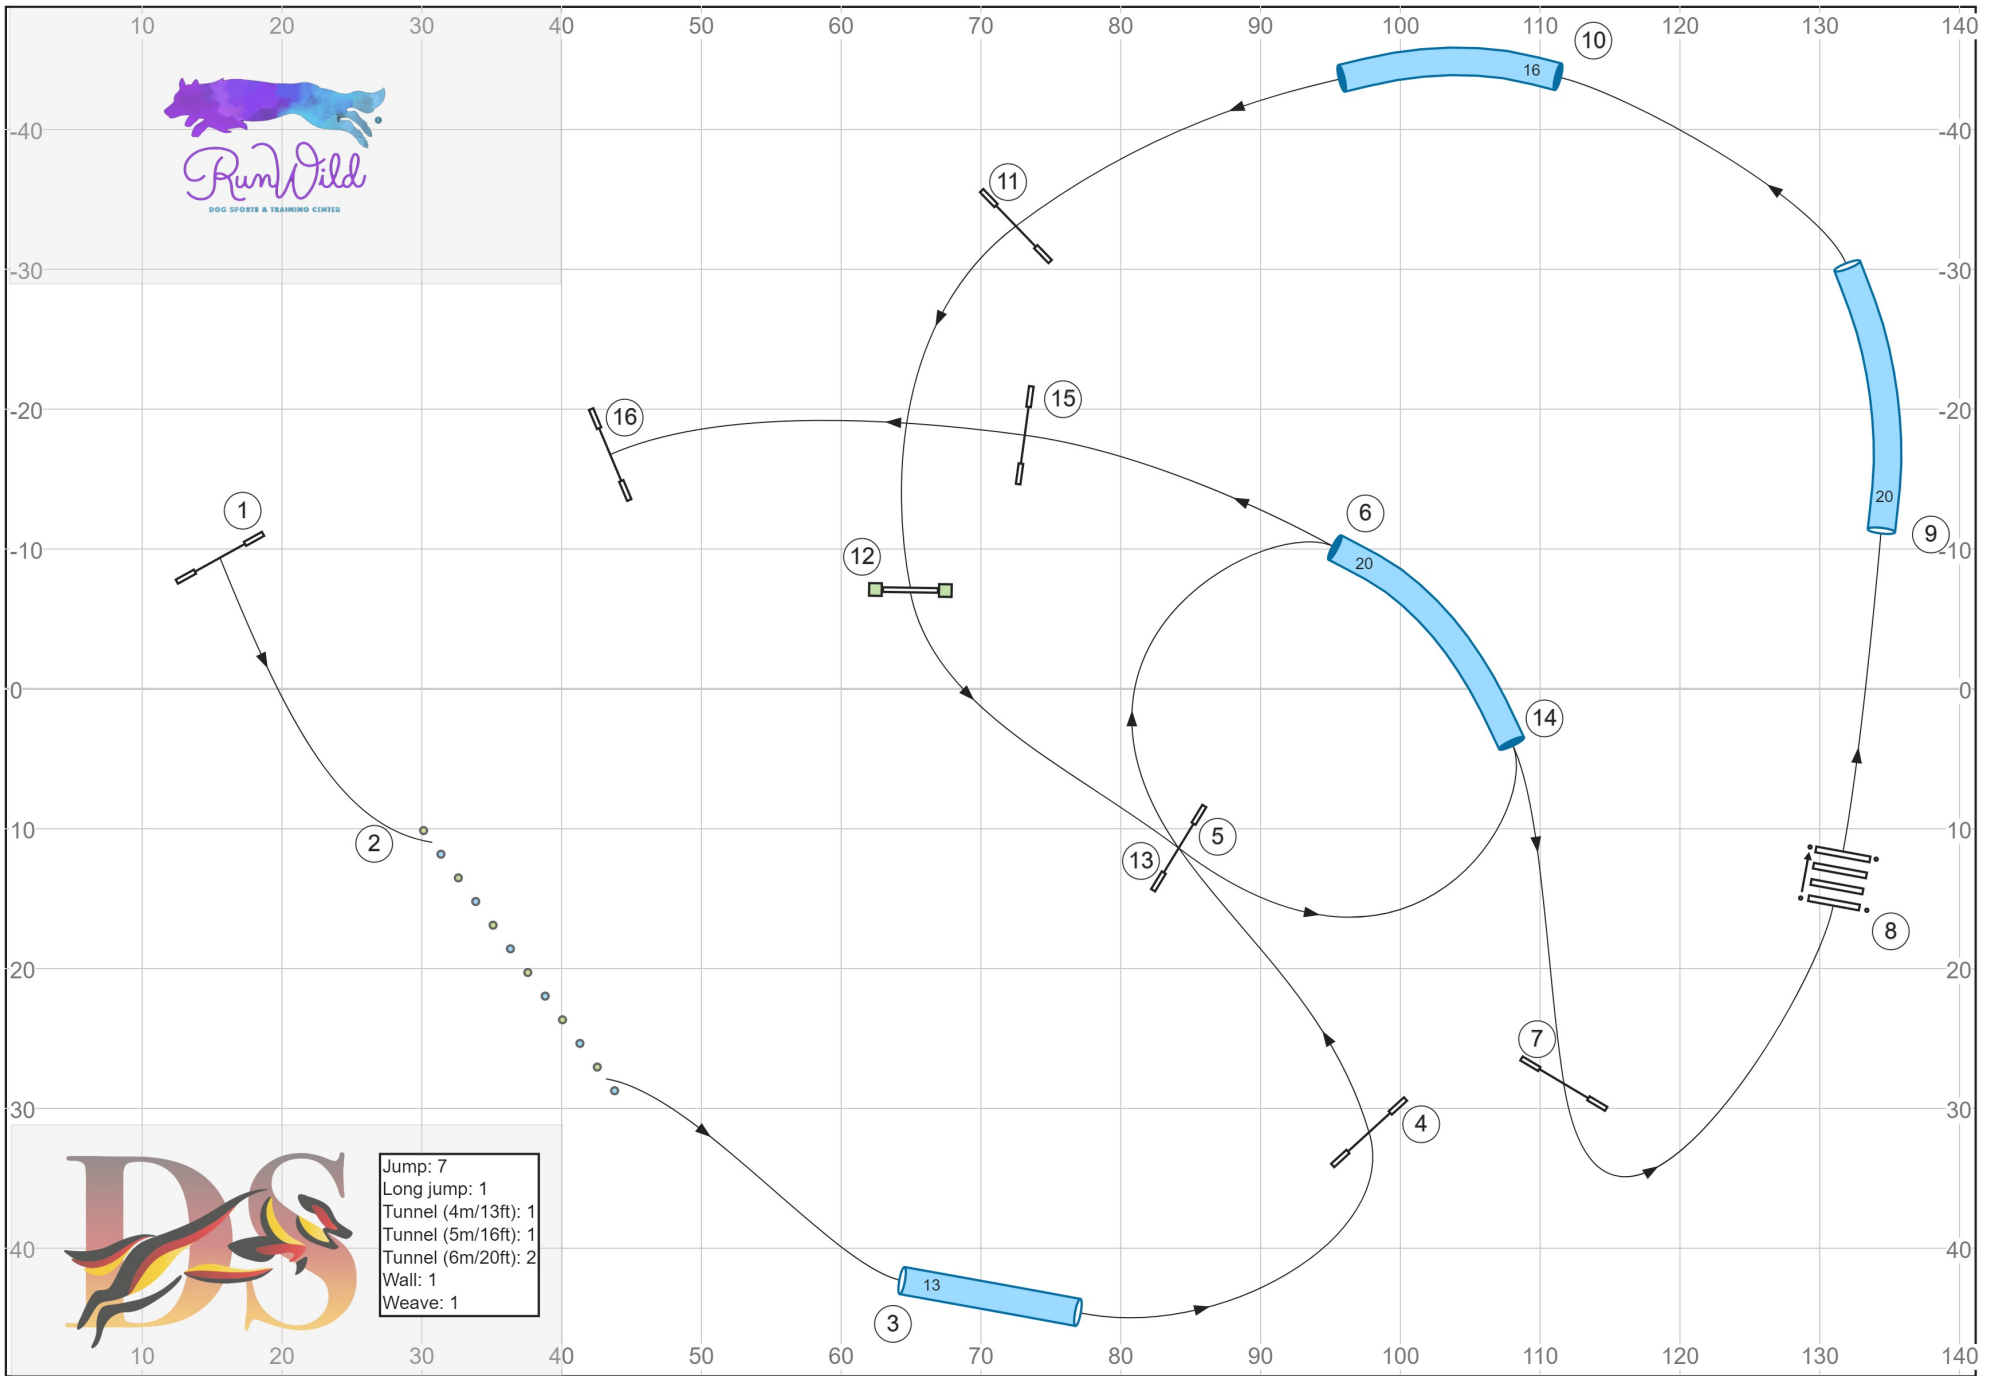

Boston Terrier Club of W. WA - AKC ISC J1 01/26/25 - Designer Daniel Schröder - Judge Susan Leitner

Path length (ft): 527.7