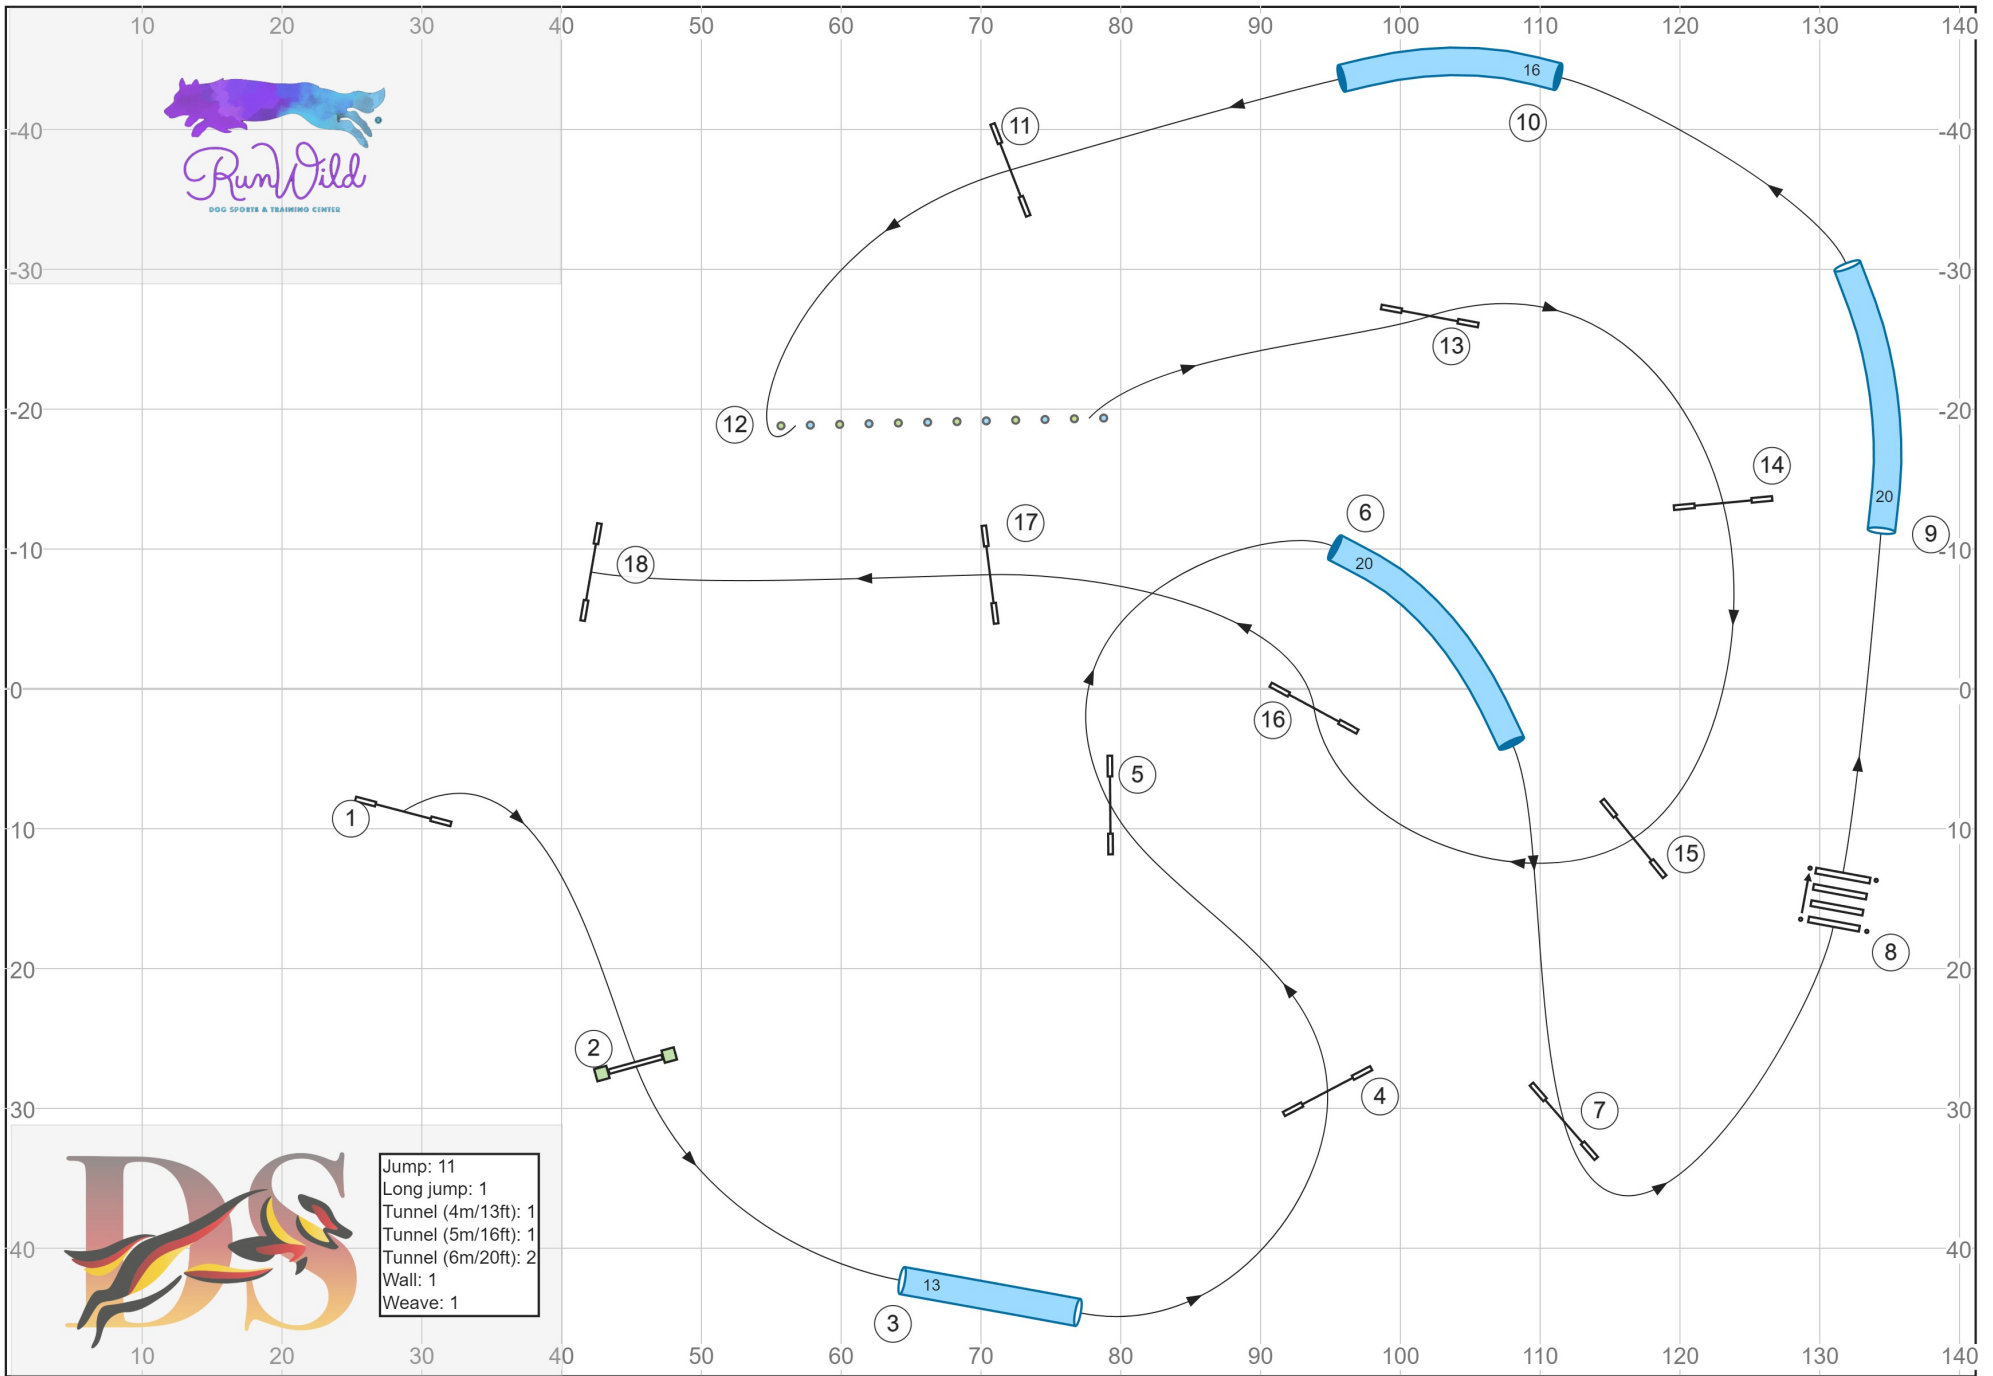

Boston Terrier Club of W. WA - AKC ISC J2 01/26/25 - Designer Daniel Schröder - Judge Susan Leitner

- Jump: 11
- Long jump: 1
- Tunnel (4m/13ft): 1
- Tunnel (5m/16ft): 1
- Tunnel (6m/20ft): 2
- Wall: 1
- Weave: 1

Path length (ft): 562.7