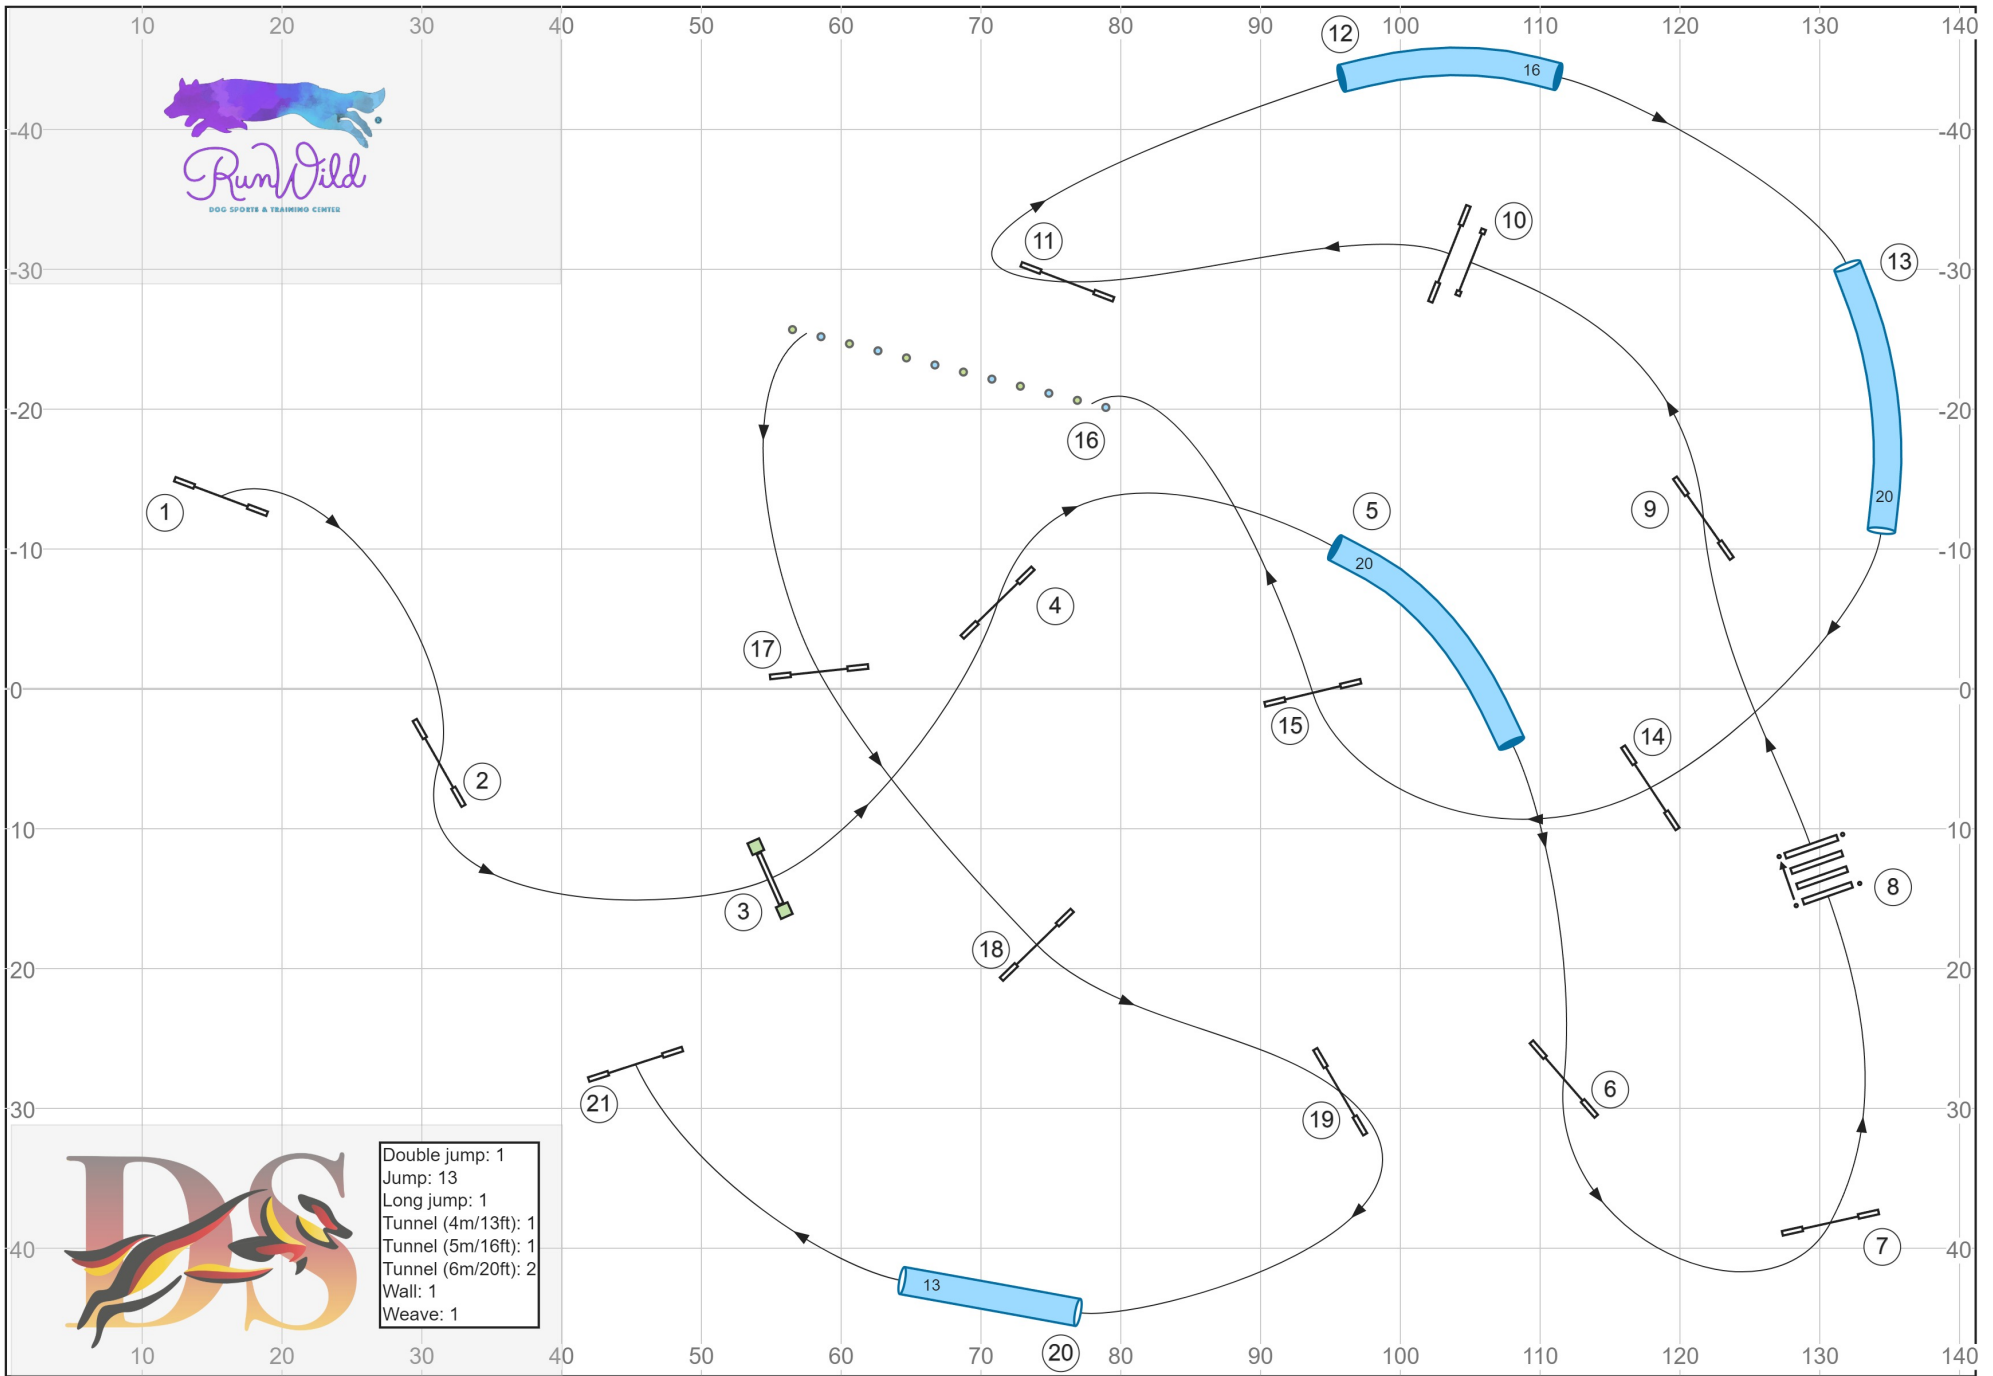

Boston Terrier Club of W. WA - AKC ISC J3 01/26/25 - Designer Daniel Schröder - Judge Susan Leitner

- Double jump: 1
- Jump: 13
- Long jump: 1
- Tunnel (4m/13ft): 1
- Tunnel (5m/16ft): 1
- Tunnel (6m/20ft): 2
- Wall: 1
- Weave: 1

Path length (ft): 640.8