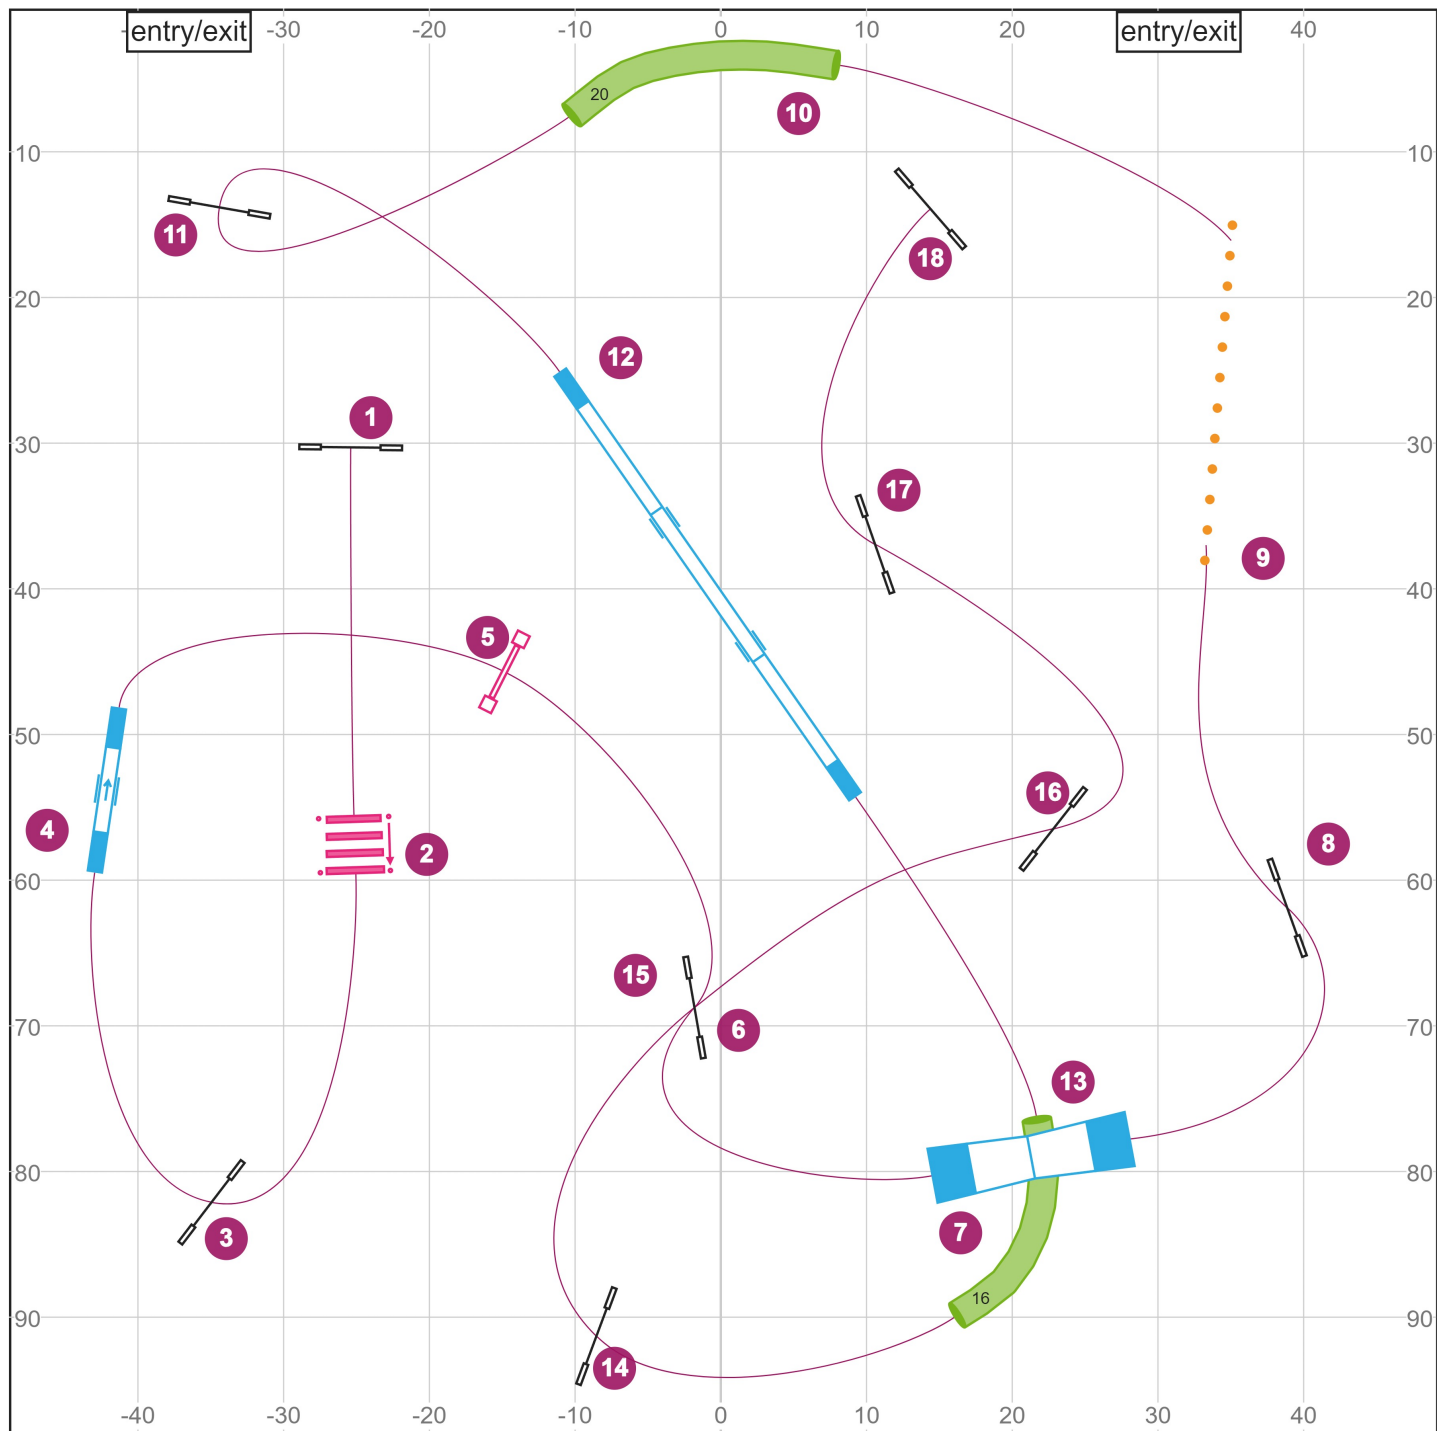

Tualatin Kennel Club - AKC ISC A2 01/17/25 - Designer Zsuzsa Veres - Judge Jim Primmer

Path length (ft): 595.7

A-frame: 1 | Dog walk: 1 | Jump: 9 | Long jump: 1 | Seesaw: 1 | Tunnel (5m/16ft): 1 | Tunnel (6m/20ft): 1 | Wall: 1 | Weave: 1