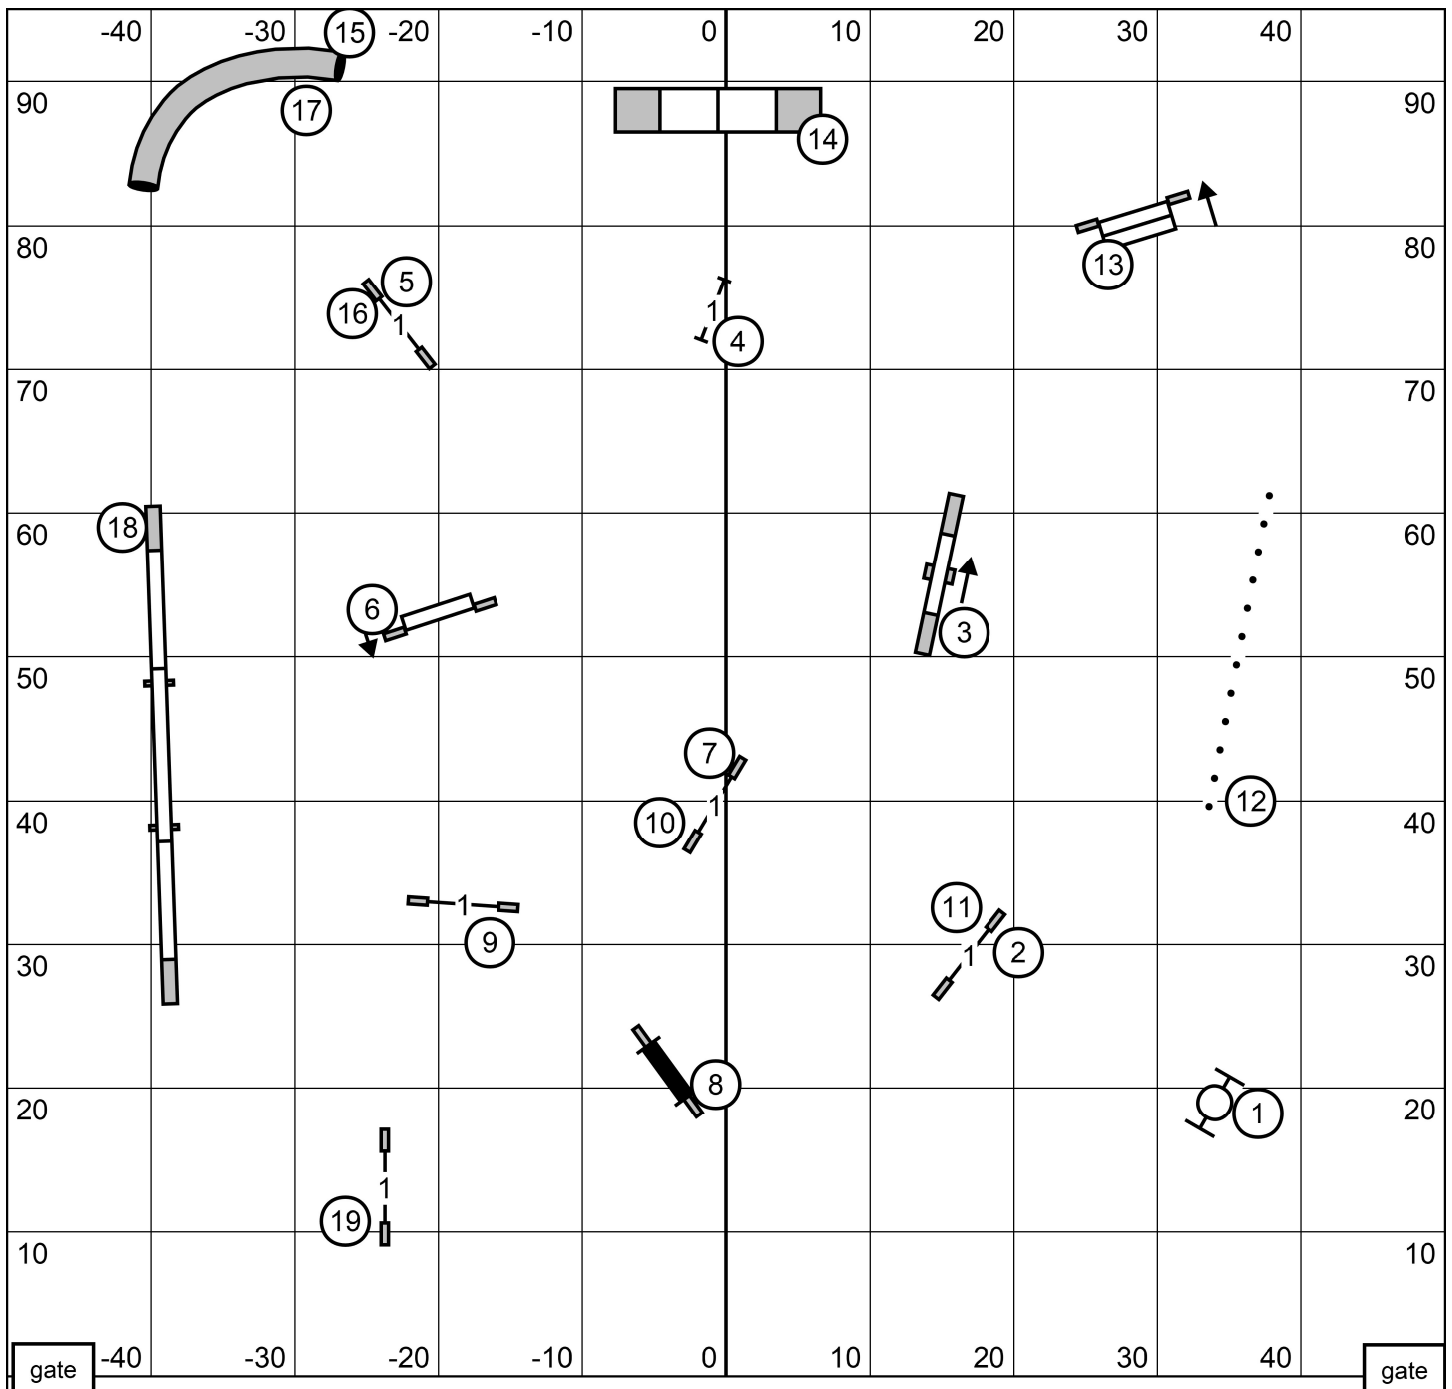

Mt. Hood Doberman Pinscher Club
SATURDAY Feb 1, 2025
EXCELLENT/MASTER STANDARD
Judge Stephanie Sibal