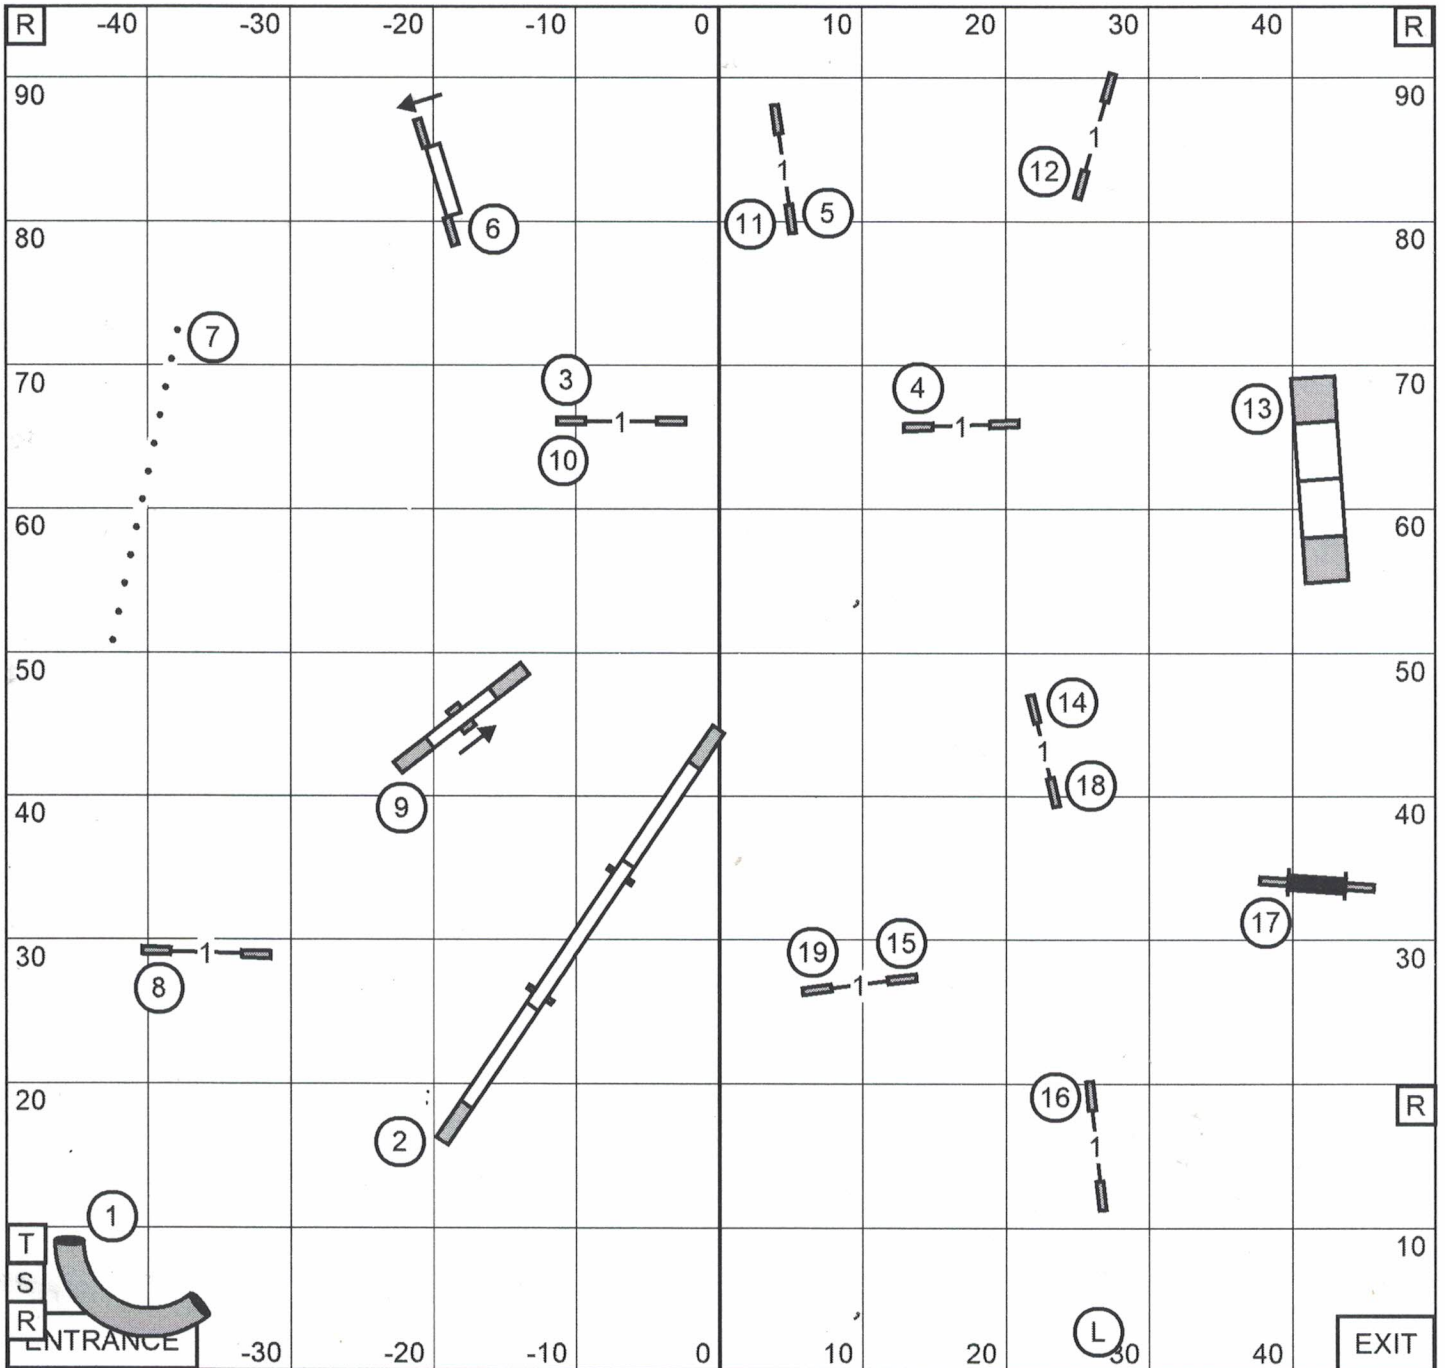

LINN COUNTY KENNEL CLUB  
 TIME 2 BEAT  
 February 23, 2025  
 Judge - Karen Wlodarski

LINN COUNTY KENNEL CLUB  
 PREMIER STANDARD  
 February 23, 2025  
 Judge - Karen Wlodarski

LINN COUNTY KENNEL CLUB  
 MASTER / EXCELLENT STANDARD  
 February 23, 2025  
 Judge - Karen Wlodarski

LINN COUNTY KENNEL CLUB  
 OPEN STANDARD  
 February 23, 2025  
 Judge - Karen Wlodarski

LINN COUNTY KENNEL CLUB  
 NOVICE STANDARD  
 February 23, 2025  
 Judge - Karen Wlodarski