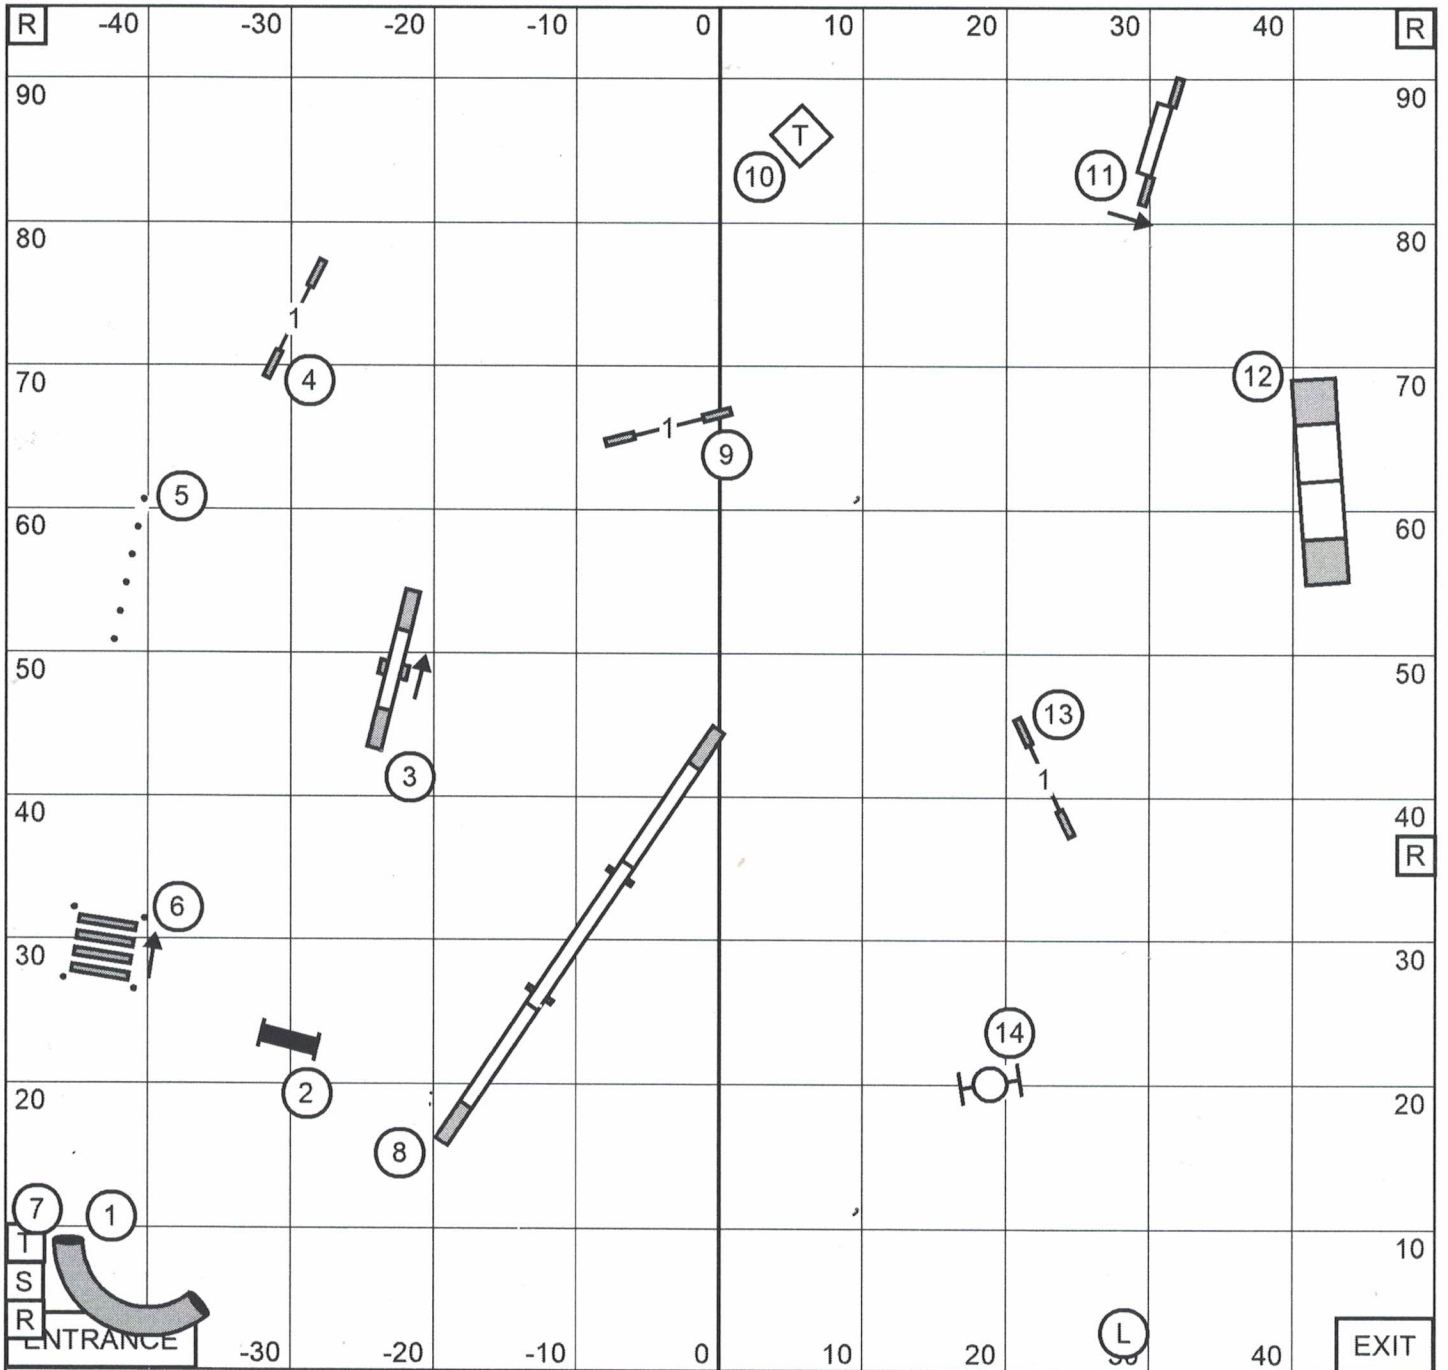

LINN COUNTY KENNEL CLUB  
 TIME 2 BEAT  
 February 23, 2025  
 Judge - Karen Wlodarski

LINN COUNTY KENNEL CLUB  
 PREMIER STANDARD  
 February 23, 2025  
 Judge - Karen Wlodarski

LINN COUNTY KENNEL CLUB  
 MASTER / EXCELLENT STANDARD  
 February 23, 2025  
 Judge - Karen Wlodarski

LINN COUNTY KENNEL CLUB  
 OPEN STANDARD  
 February 23, 2025  
 Judge - Karen Wlodarski

LINN COUNTY KENNEL CLUB  
 NOVICE STANDARD  
 February 23, 2025  
 Judge - Karen Wlodarski