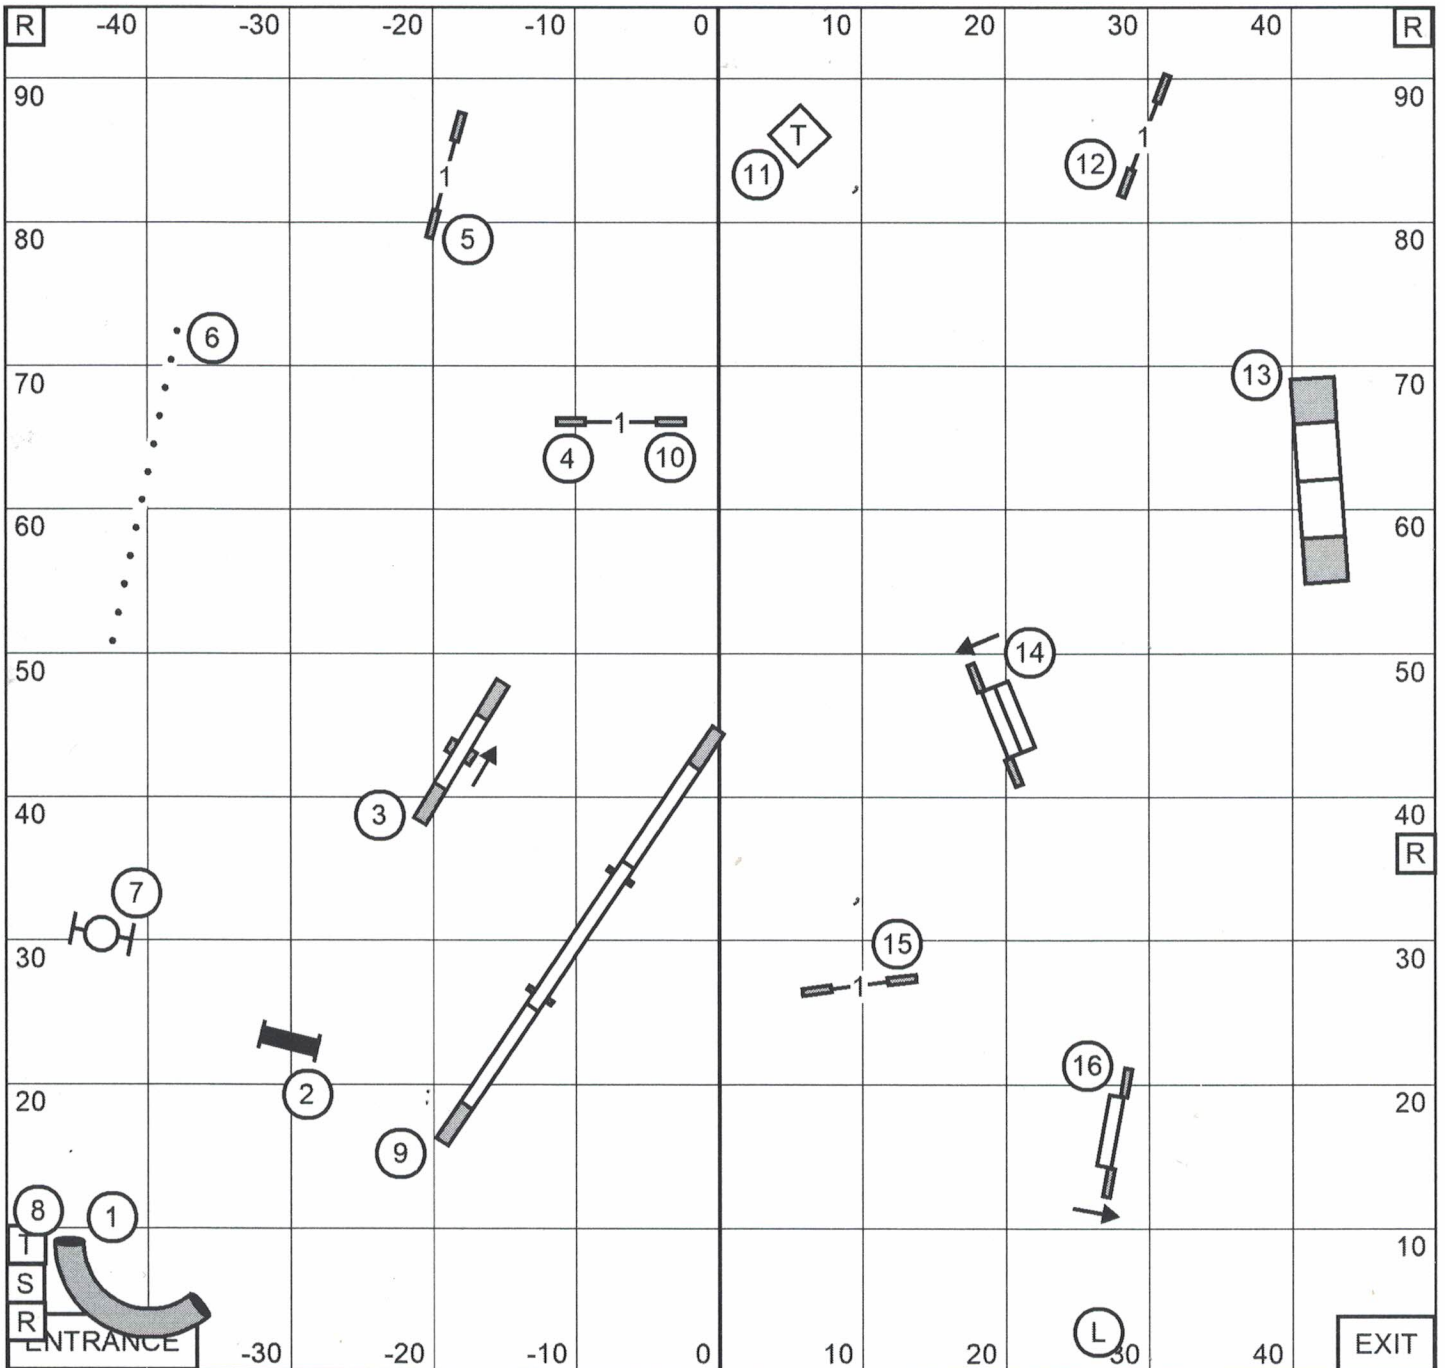

LINN COUNTY KENNEL CLUB  
 TIME 2 BEAT  
 February 23, 2025  
 Judge - Karen Wlodarski

LINN COUNTY KENNEL CLUB  
 PREMIER STANDARD  
 February 23, 2025  
 Judge - Karen Wlodarski

LINN COUNTY KENNEL CLUB  
 MASTER / EXCELLENT STANDARD  
 February 23, 2025  
 Judge - Karen Wlodarski

LINN COUNTY KENNEL CLUB  
 OPEN STANDARD  
 February 23, 2025  
 Judge - Karen Wlodarski

LINN COUNTY KENNEL CLUB  
 NOVICE STANDARD  
 February 23, 2025  
 Judge - Karen Wlodarski