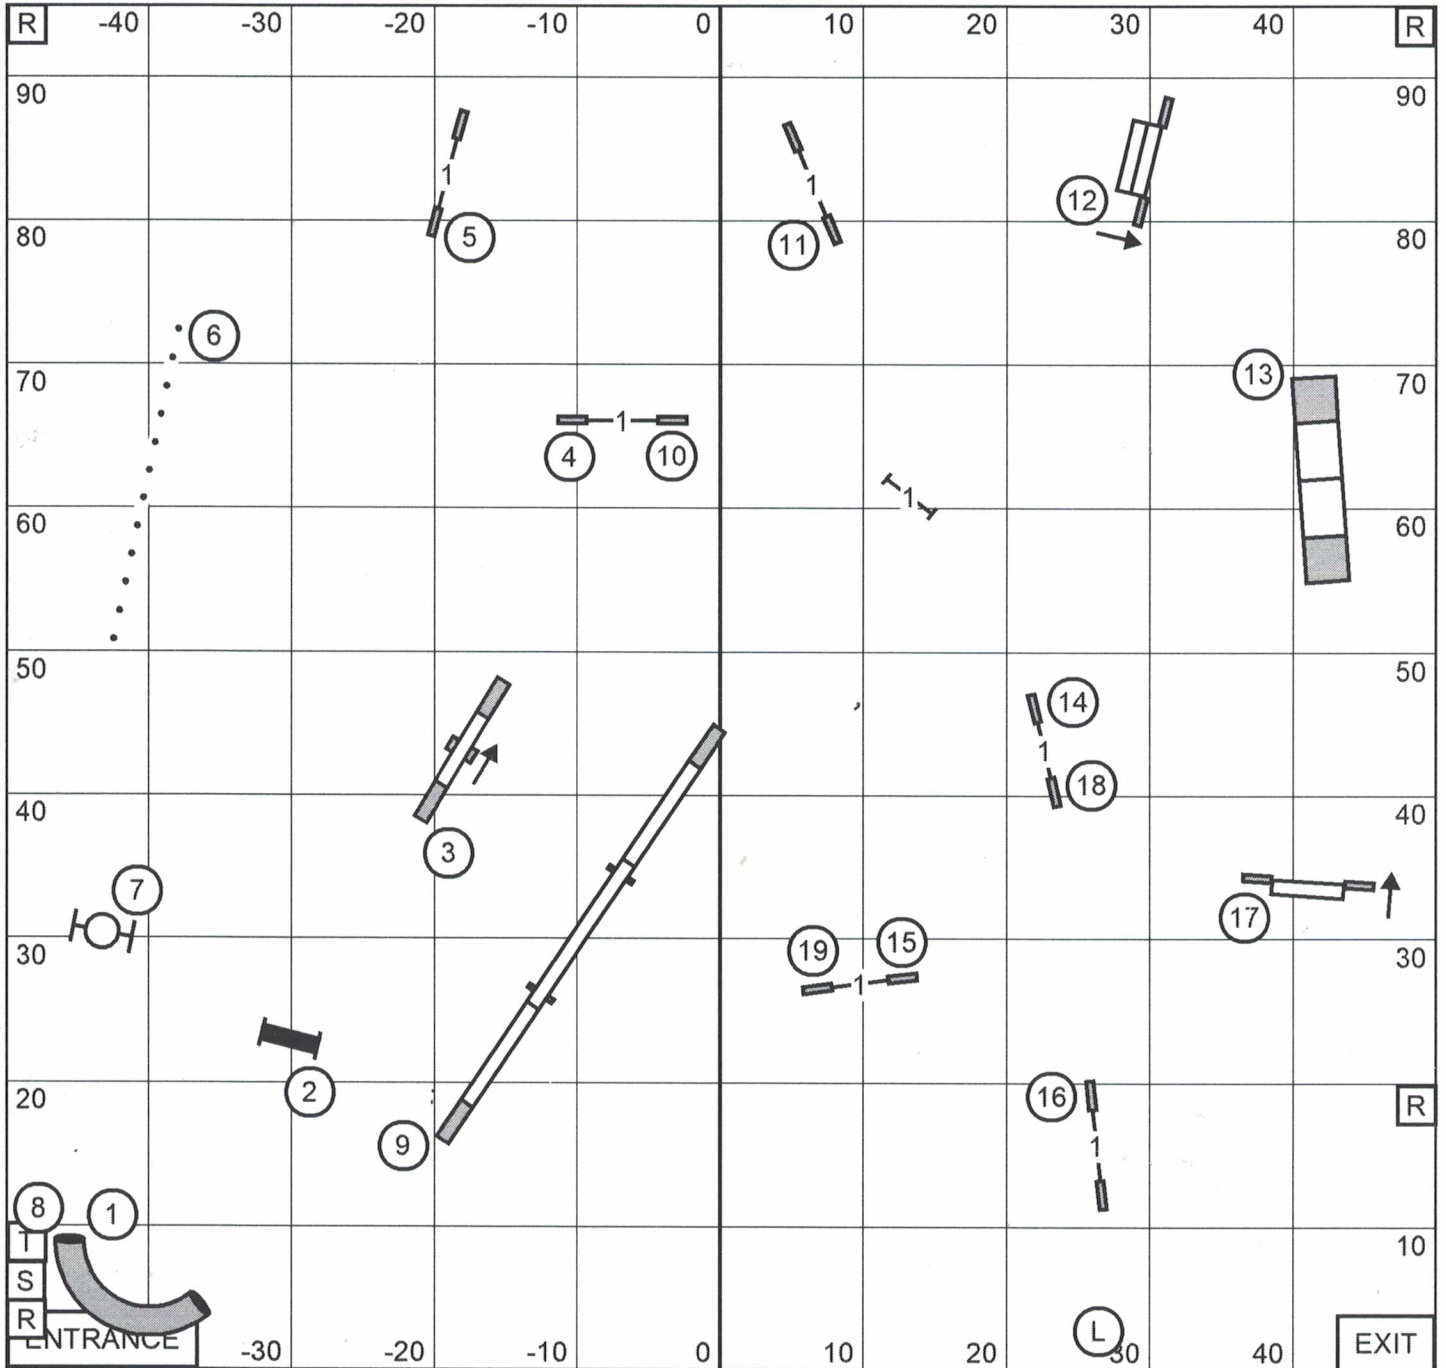

LINN COUNTY KENNEL CLUB  
 TIME 2 BEAT  
 February 23, 2025  
 Judge - Karen Wlodarski

LINN COUNTY KENNEL CLUB  
 PREMIER STANDARD  
 February 23, 2025  
 Judge - Karen Wlodarski

LINN COUNTY KENNEL CLUB  
 MASTER / EXCELLENT STANDARD  
 February 23, 2025  
 Judge - Karen Wlodarski

LINN COUNTY KENNEL CLUB  
 OPEN STANDARD  
 February 23, 2025  
 Judge - Karen Wlodarski

LINN COUNTY KENNEL CLUB  
 NOVICE STANDARD  
 February 23, 2025  
 Judge - Karen Wlodarski