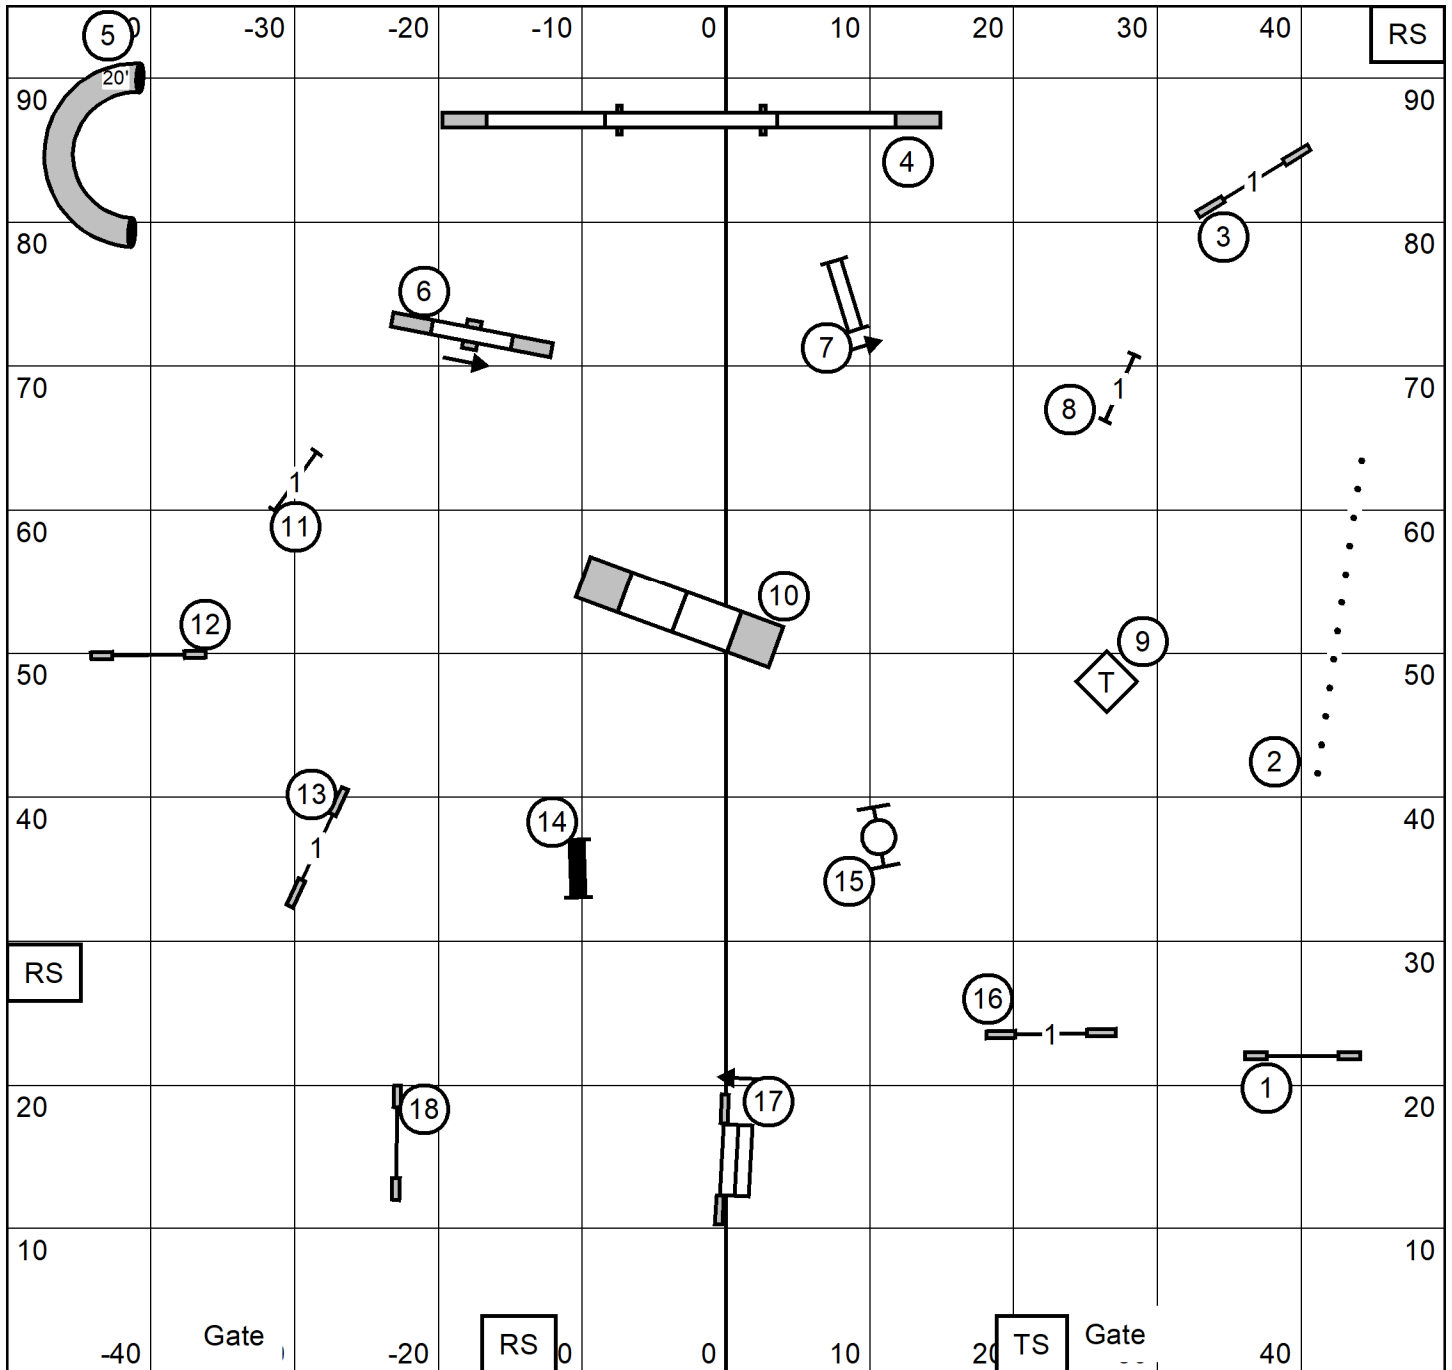

Columbia River Agility Club \* April 4, 2025  
 100' X 90' Indoors on packed dirt  
 Lynn Morgan  
**EX/MAS Standard**

Columbia River Agility Club \* April 4, 2025  
 100' X 90' Indoors on packed dirt  
 Lynn Morgan  
**Novice Standard**

Columbia River Agility Club \* April 4, 2025  
 100' X 90' Indoors on packed dirt  
 Lynn Morgan  
**Open Standard**

Columbia River Agility Club \* April 4, 2025  
 100' X 90' Indoors on packed dirt  
 Lynn Morgan  
**Premier Standard**

Columbia River Agility Club \* April 4, 2025  
 100' X 90' Indoors on packed dirt  
 Lynn Morgan  
**Time To Beat**