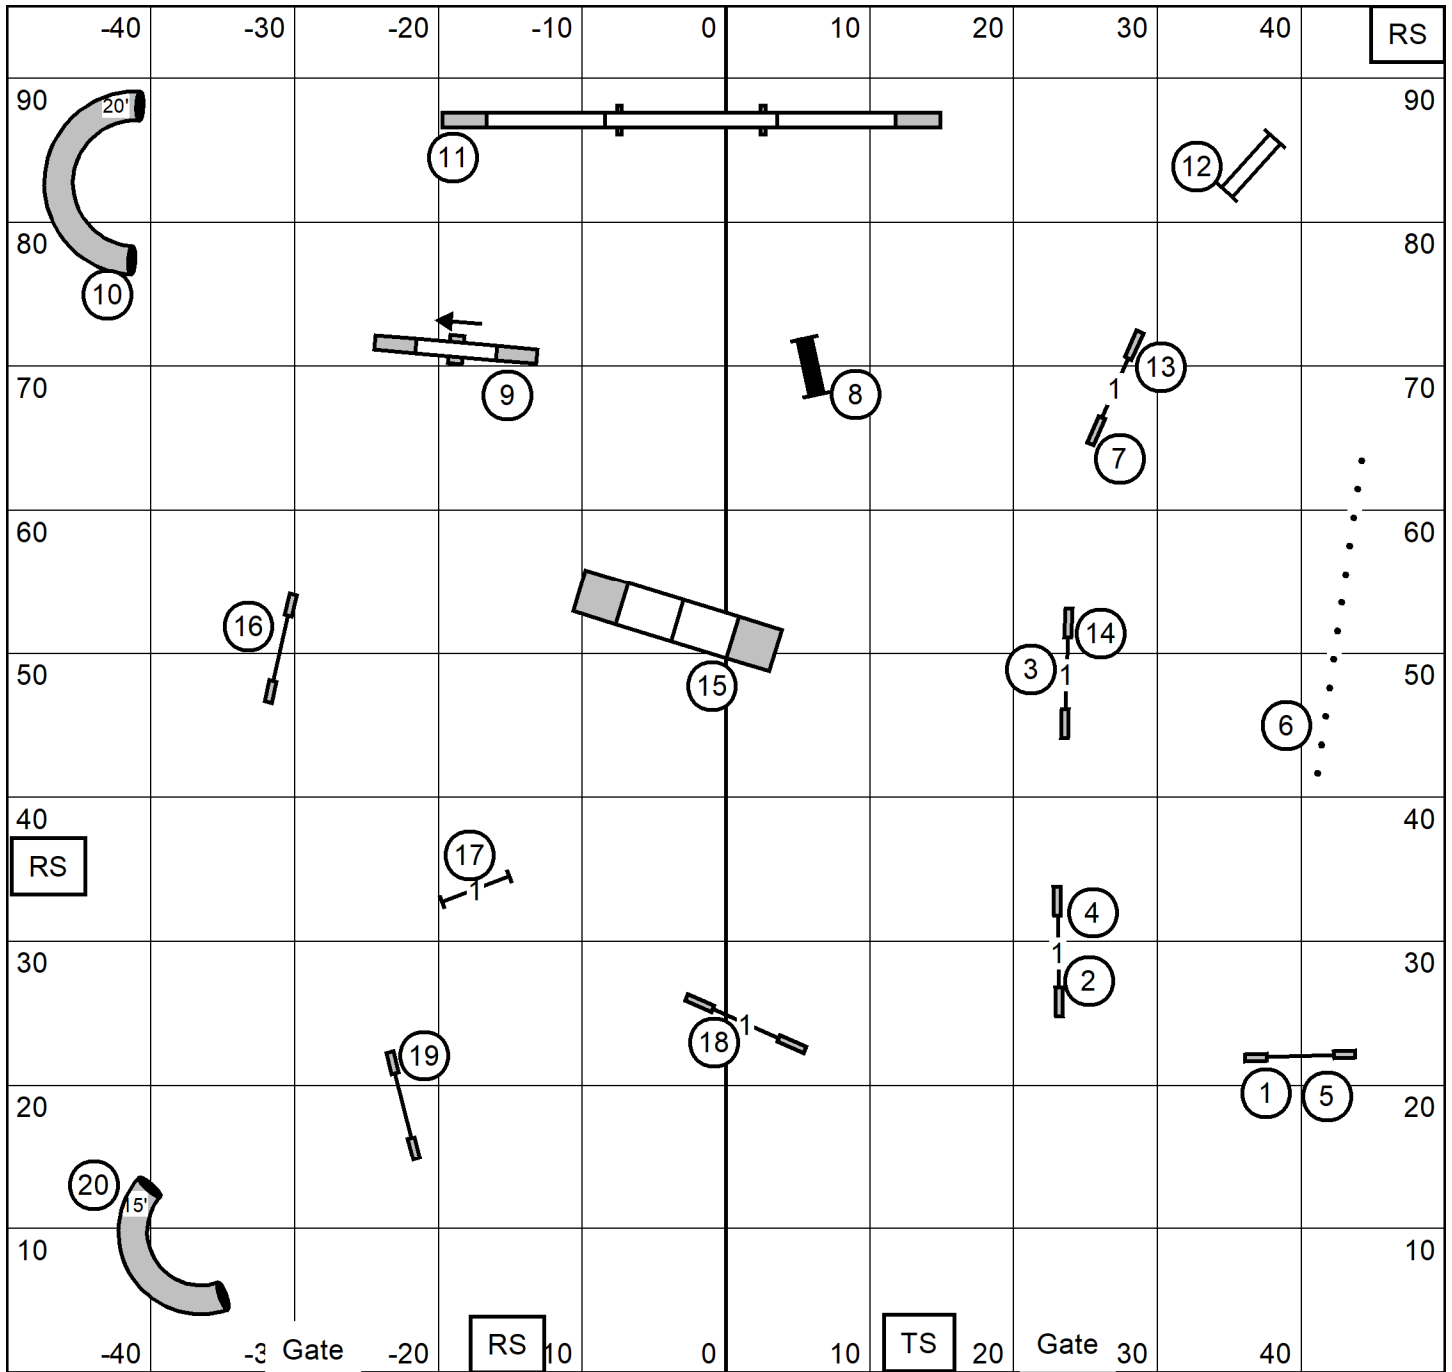

Columbia River Agility Club \* April 4, 2025  
 100' X 90' Indoors on packed dirt  
 Lynn Morgan  
**EX/MAS Standard**

Columbia River Agility Club \* April 4, 2025  
 100' X 90' Indoors on packed dirt  
 Lynn Morgan  
**Novice Standard**

Columbia River Agility Club \* April 4, 2025  
 100' X 90' Indoors on packed dirt  
 Lynn Morgan  
**Open Standard**

Columbia River Agility Club \* April 4, 2025  
 100' X 90' Indoors on packed dirt  
 Lynn Morgan  
**Premier Standard**

Columbia River Agility Club \* April 4, 2025  
 100' X 90' Indoors on packed dirt  
 Lynn Morgan  
**Time To Beat**