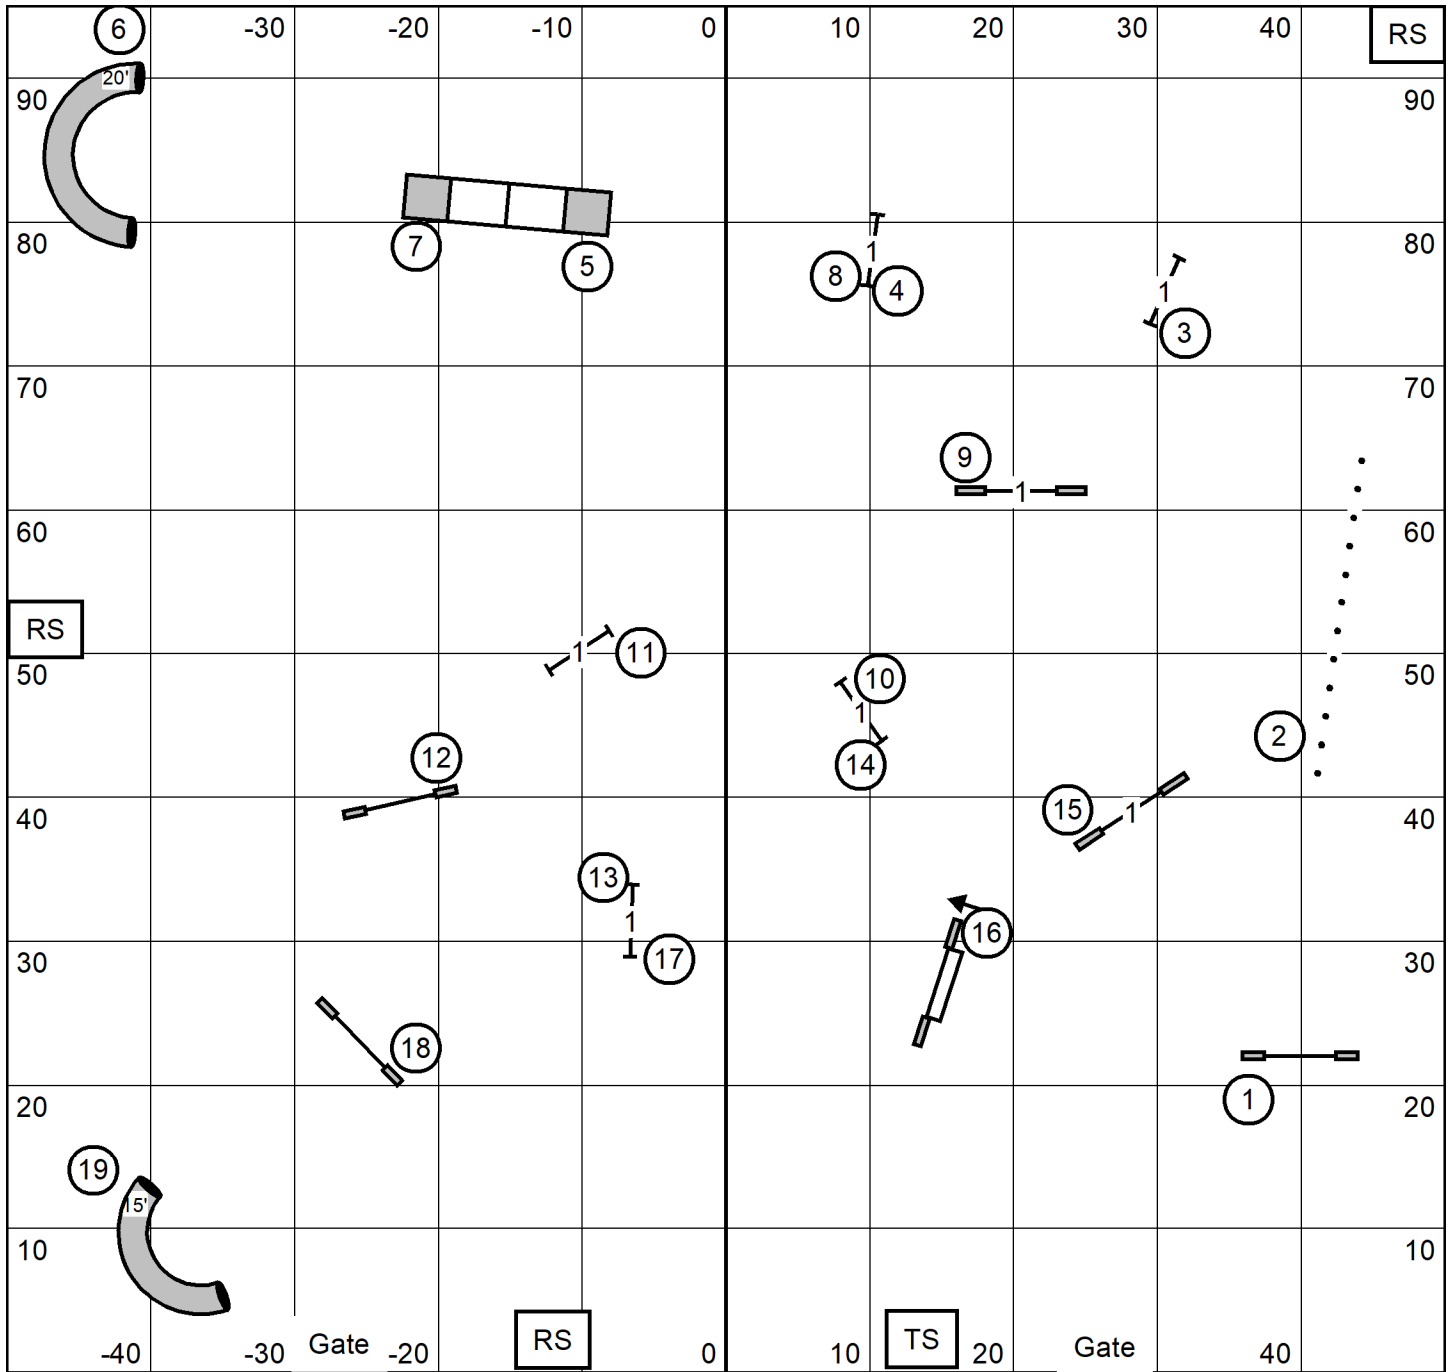

Columbia River Agility Club \* April 4, 2025  
 100' X 90' Indoors on packed dirt  
 Lynn Morgan  
**EX/MAS Standard**

Columbia River Agility Club \* April 4, 2025  
 100' X 90' Indoors on packed dirt  
 Lynn Morgan  
**Novice Standard**

Columbia River Agility Club \* April 4, 2025  
 100' X 90' Indoors on packed dirt  
 Lynn Morgan  
**Open Standard**

Columbia River Agility Club \* April 4, 2025  
 100' X 90' Indoors on packed dirt  
 Lynn Morgan  
**Premier Standard**

Columbia River Agility Club \* April 4, 2025  
 100' X 90' Indoors on packed dirt  
 Lynn Morgan  
**Time To Beat**