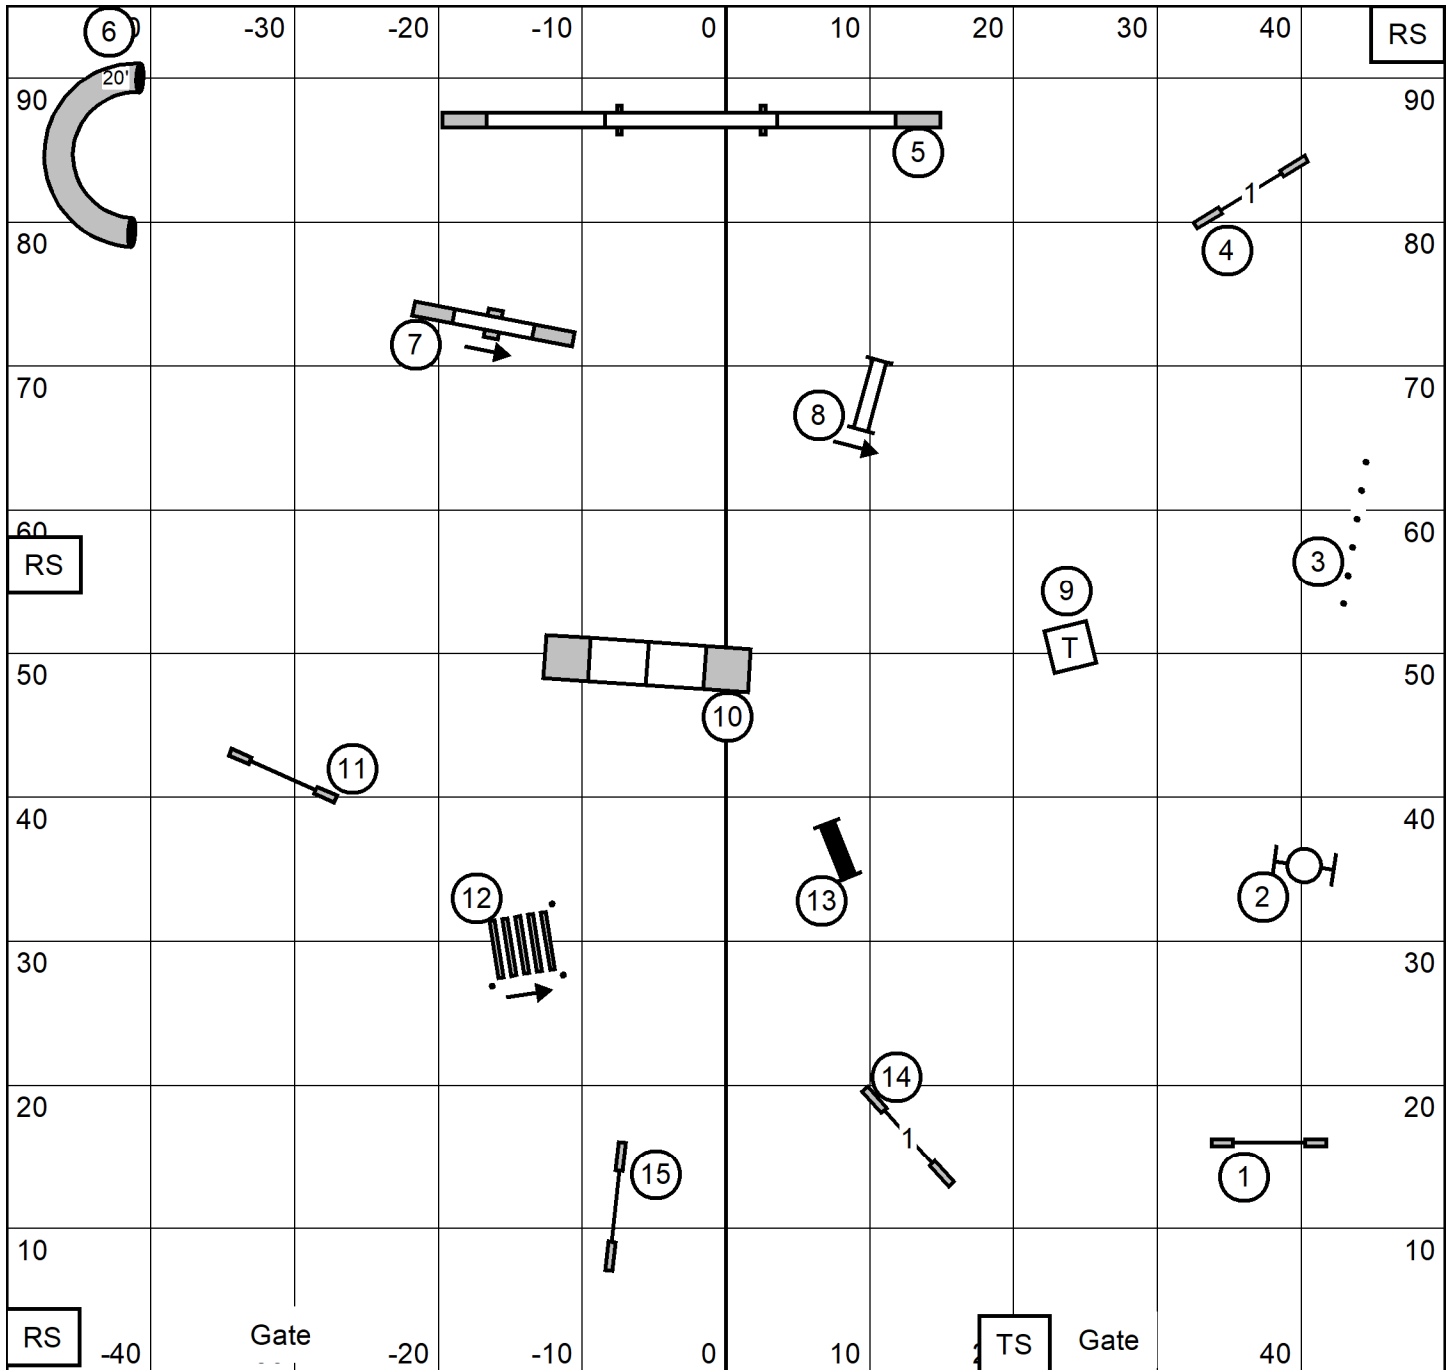

Columbia River Agility Club \* April 4, 2025  
 100' X 90' Indoors on packed dirt  
 Lynn Morgan  
**EX/MAS Standard**

Columbia River Agility Club \* April 4, 2025  
 100' X 90' Indoors on packed dirt  
 Lynn Morgan  
**Novice Standard**

Columbia River Agility Club \* April 4, 2025  
 100' X 90' Indoors on packed dirt  
 Lynn Morgan  
**Open Standard**

Columbia River Agility Club \* April 4, 2025  
 100' X 90' Indoors on packed dirt  
 Lynn Morgan  
**Premier Standard**

Columbia River Agility Club \* April 4, 2025  
 100' X 90' Indoors on packed dirt  
 Lynn Morgan  
**Time To Beat**