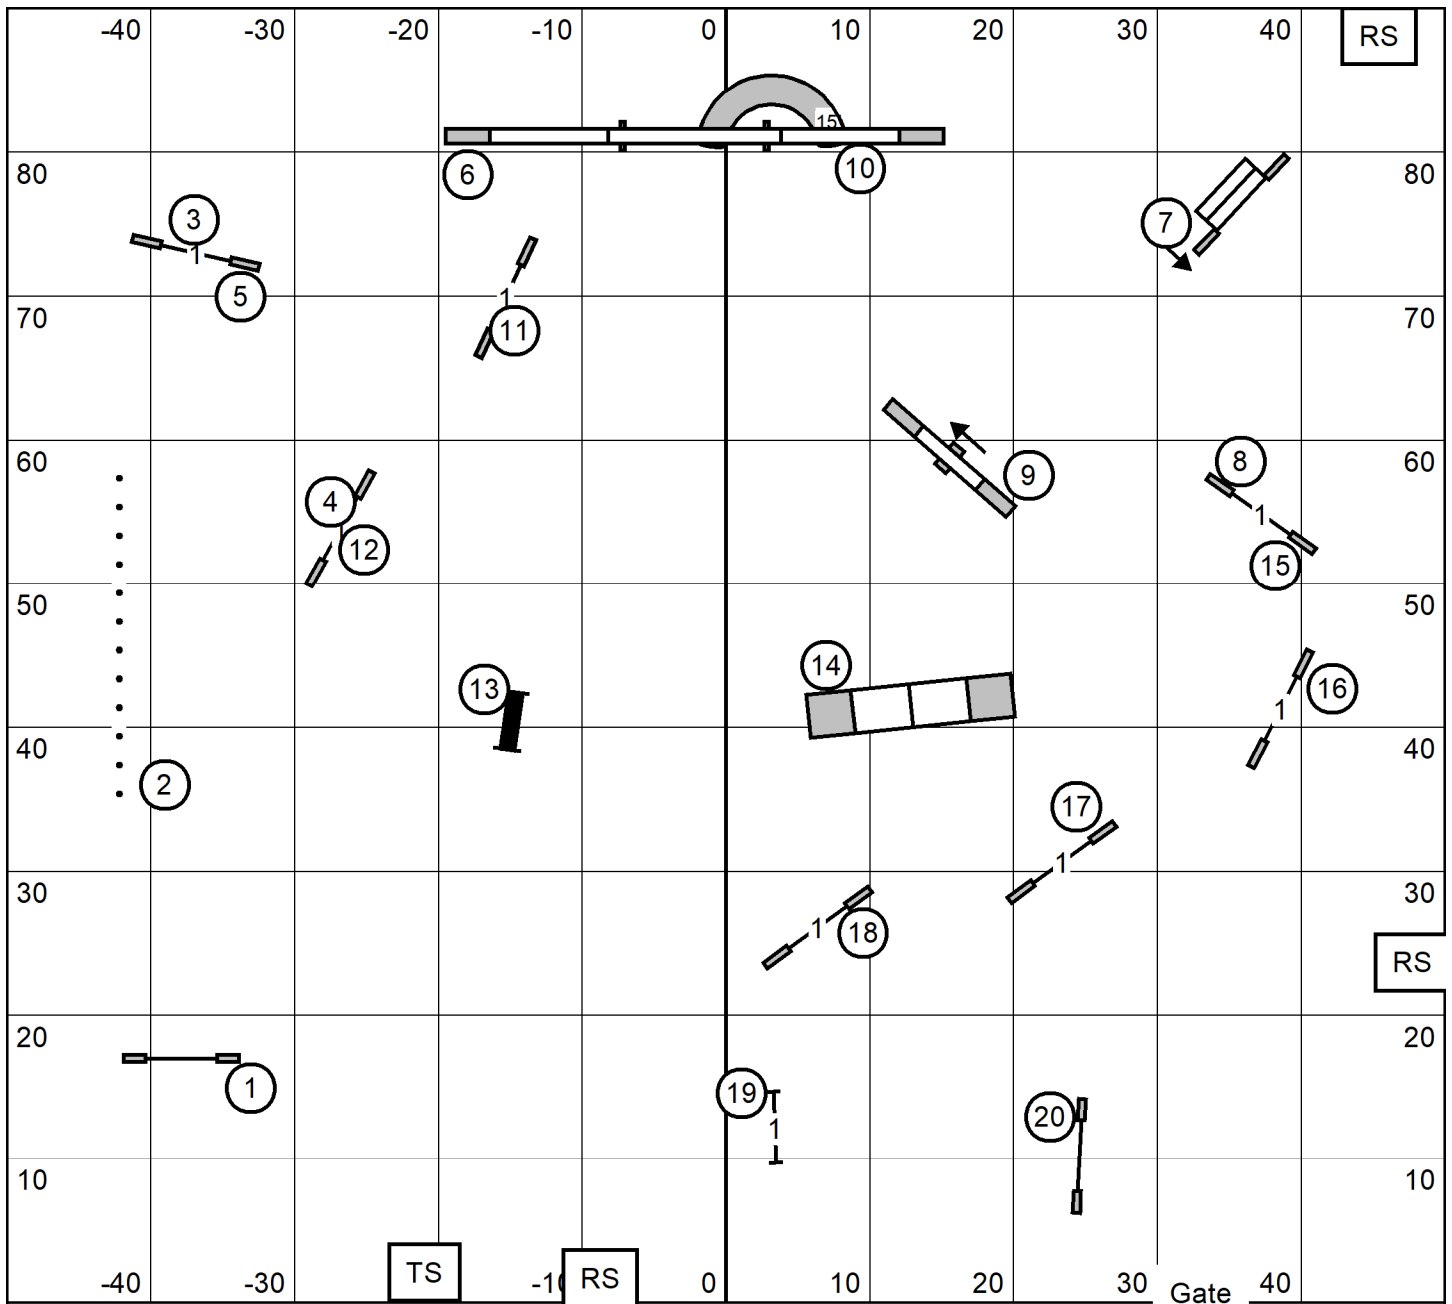

Columbia River Agility Club \* April 6, 2025  
 100' X 90' Indoors on packed dirt  
 Lynn Morgan  
**EX/MAS Standard**

Columbia River Agility Club \* April 6, 2025  
 100' X 90' Indoors on packed dirt  
 Lynn Morgan  
**Novice Standard**

Columbia River Agility Club \* April 6, 2025  
 100' X 90' Indoors on packed dirt  
 Lynn Morgan  
**Open Standard**

Columbia River Agility Club \* April 6, 2025  
 100' X 90' Indoors on packed dirt  
 Lynn Morgan  
**Premier Standard**

Columbia River Agility Club \* April 6, 2025  
 100' X 90' Indoors on packed dirt  
 Lynn Morgan  
**Time to Beat**