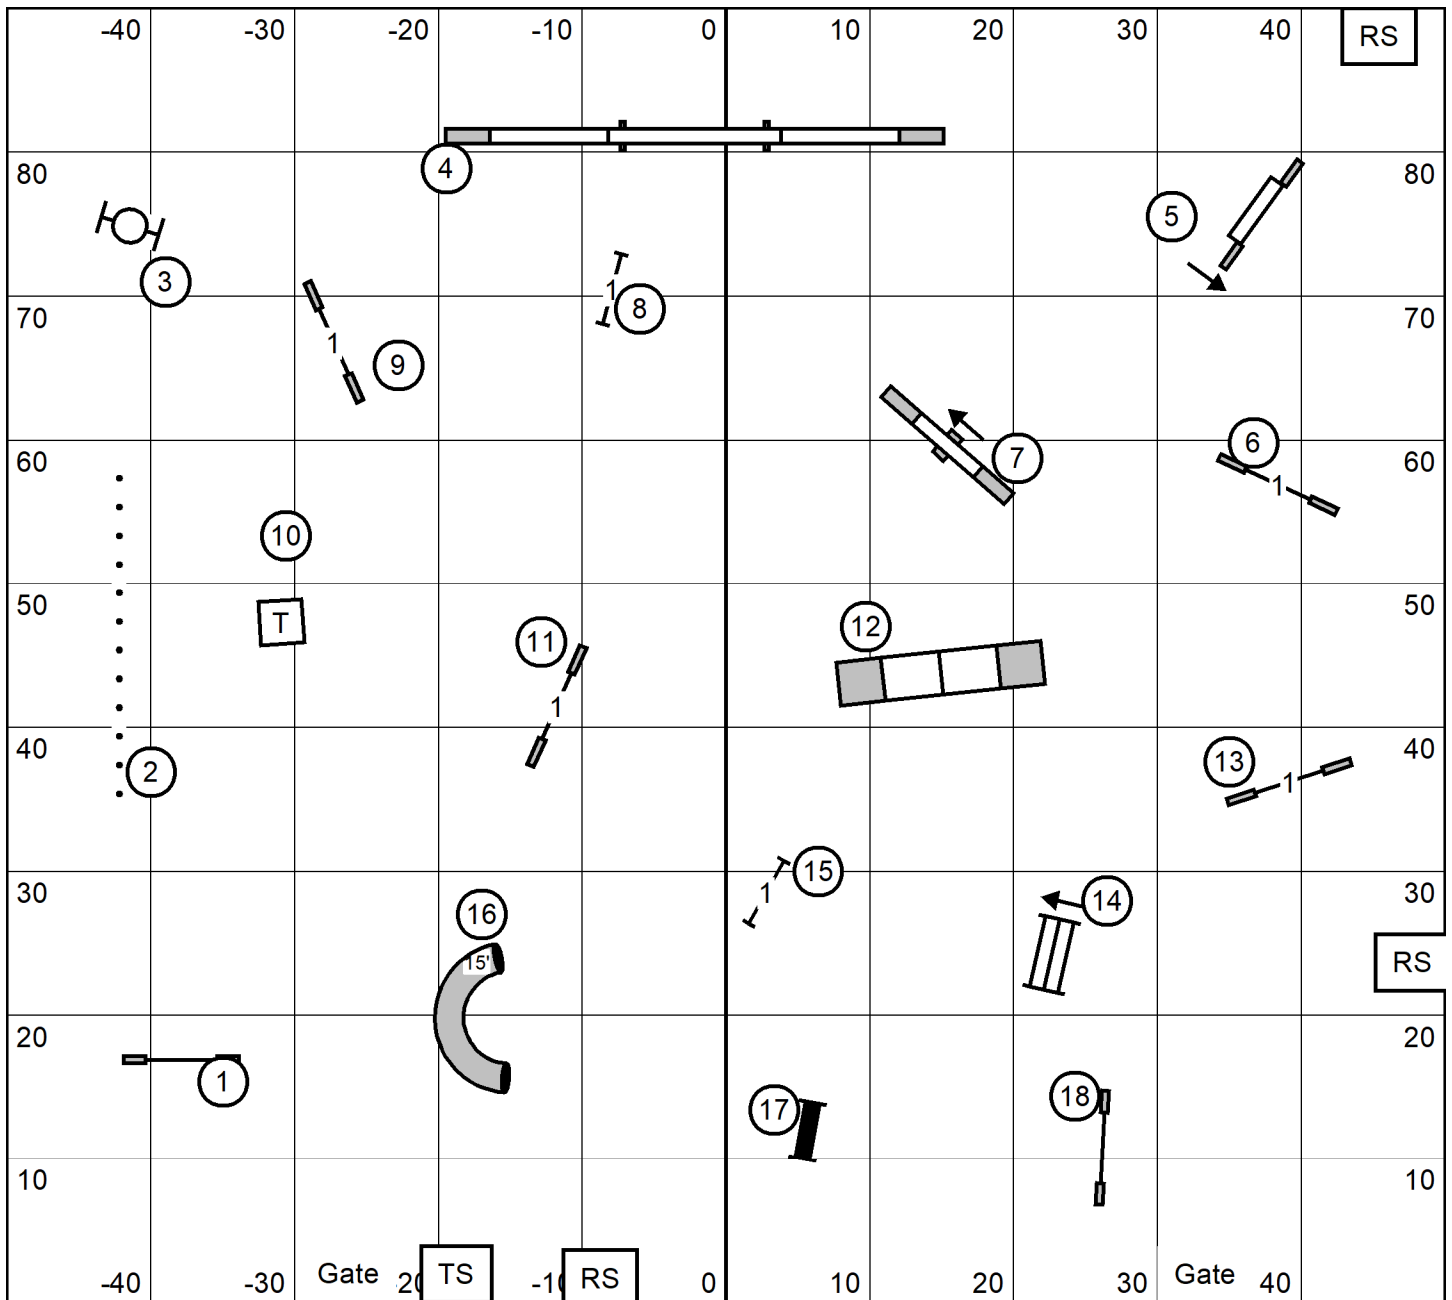

Columbia River Agility Club \* April 6, 2025  
 100' X 90' Indoors on packed dirt  
 Lynn Morgan  
**EX/MAS Standard**

Columbia River Agility Club \* April 6, 2025  
 100' X 90' Indoors on packed dirt  
 Lynn Morgan  
**Novice Standard**

Columbia River Agility Club \* April 6, 2025  
 100' X 90' Indoors on packed dirt  
 Lynn Morgan  
**Open Standard**

Columbia River Agility Club \* April 6, 2025  
 100' X 90' Indoors on packed dirt  
 Lynn Morgan  
**Premier Standard**

Columbia River Agility Club \* April 6, 2025  
 100' X 90' Indoors on packed dirt  
 Lynn Morgan  
**Time to Beat**