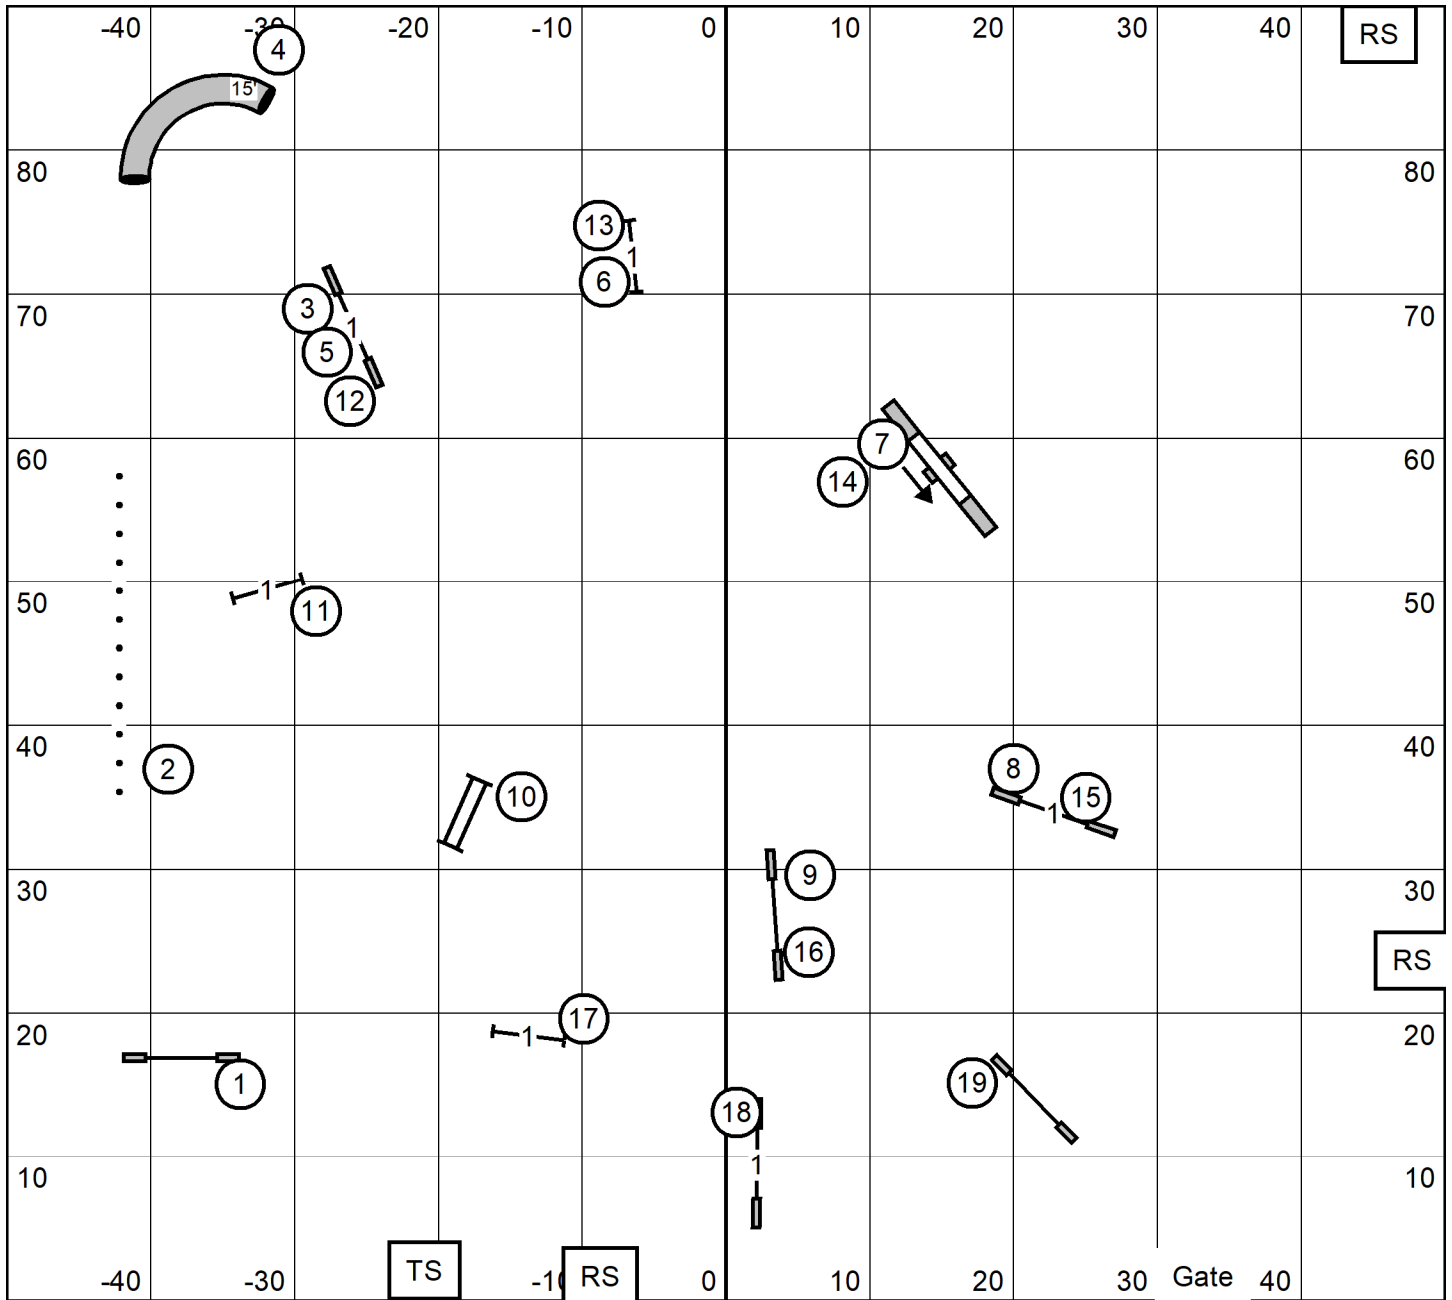

Columbia River Agility Club \* April 6, 2025  
 100' X 90' Indoors on packed dirt  
 Lynn Morgan  
**EX/MAS Standard**

Columbia River Agility Club \* April 6, 2025  
 100' X 90' Indoors on packed dirt  
 Lynn Morgan  
**Novice Standard**

Columbia River Agility Club \* April 6, 2025  
 100' X 90' Indoors on packed dirt  
 Lynn Morgan  
**Open Standard**

Columbia River Agility Club \* April 6, 2025  
 100' X 90' Indoors on packed dirt  
 Lynn Morgan  
**Premier Standard**

Columbia River Agility Club \* April 6, 2025  
 100' X 90' Indoors on packed dirt  
 Lynn Morgan  
**Time to Beat**