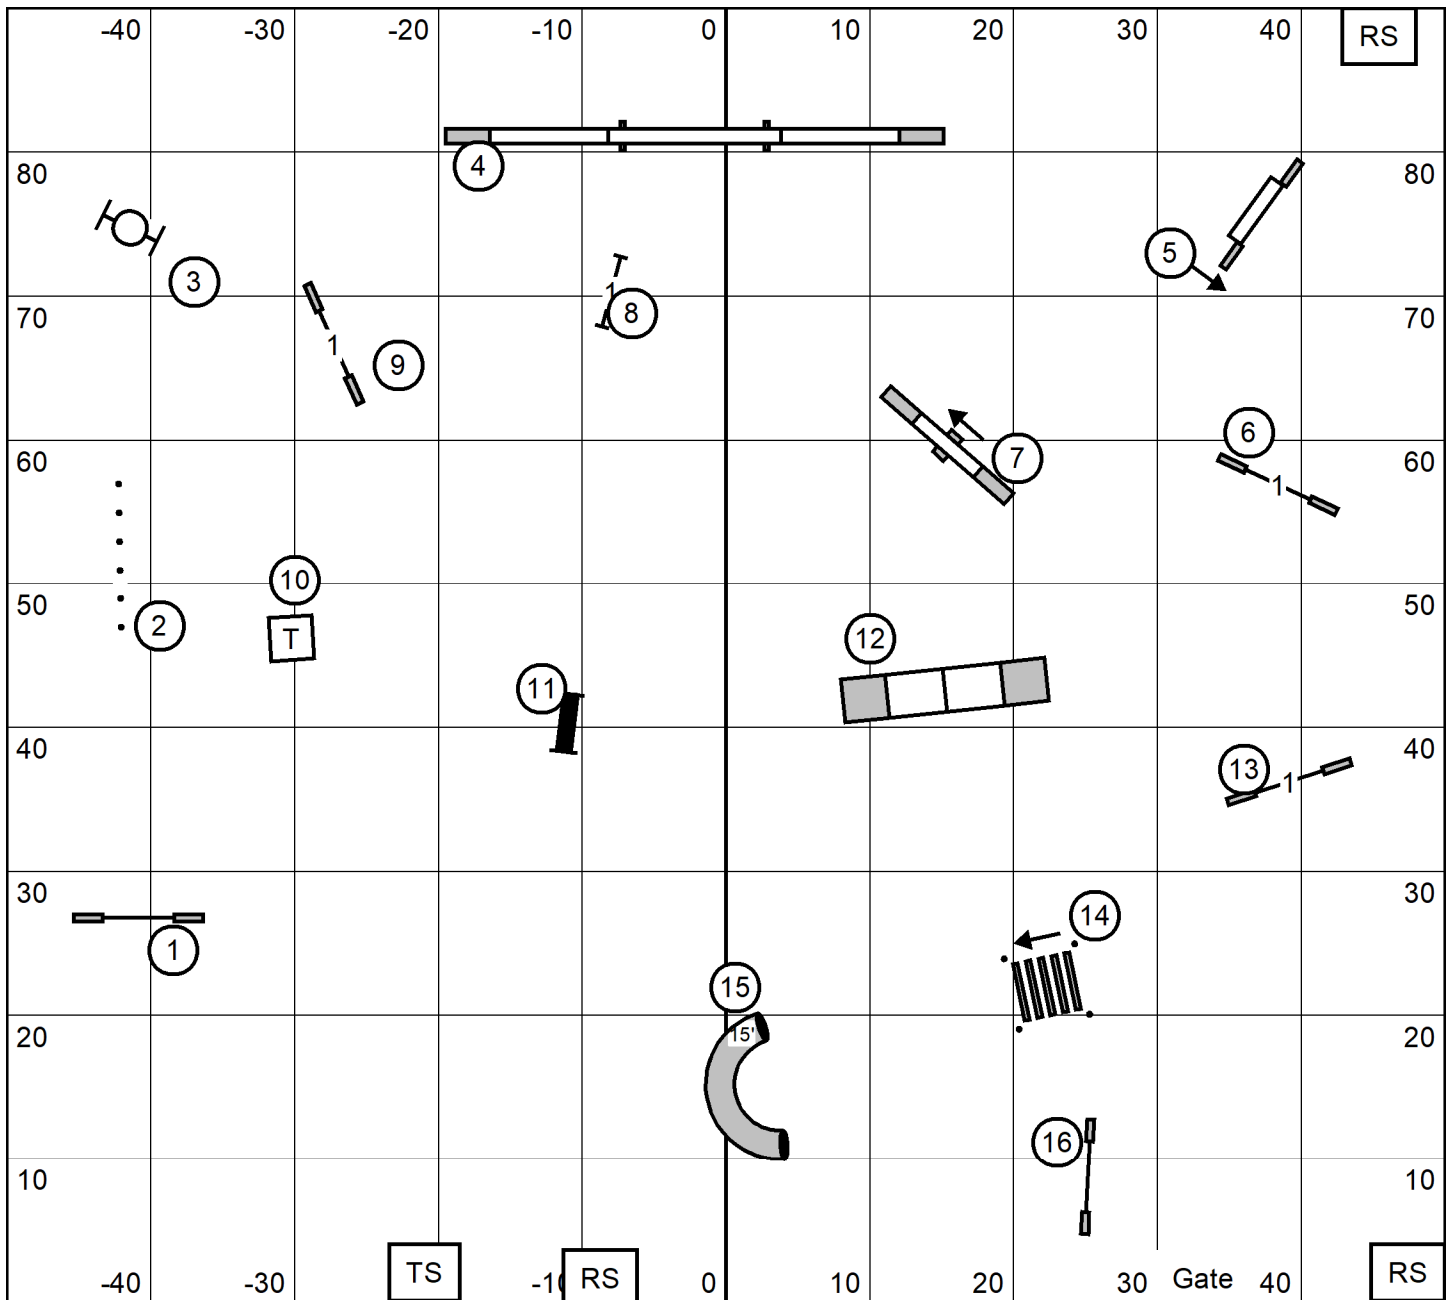

Columbia River Agility Club \* April 6, 2025  
 100' X 90' Indoors on packed dirt  
 Lynn Morgan  
**EX/MAS Standard**

Columbia River Agility Club \* April 6, 2025  
 100' X 90' Indoors on packed dirt  
 Lynn Morgan  
**Novice Standard**

Columbia River Agility Club \* April 6, 2025  
 100' X 90' Indoors on packed dirt  
 Lynn Morgan  
**Open Standard**

Columbia River Agility Club \* April 6, 2025  
 100' X 90' Indoors on packed dirt  
 Lynn Morgan  
**Premier Standard**

Columbia River Agility Club \* April 6, 2025  
 100' X 90' Indoors on packed dirt  
 Lynn Morgan  
**Time to Beat**