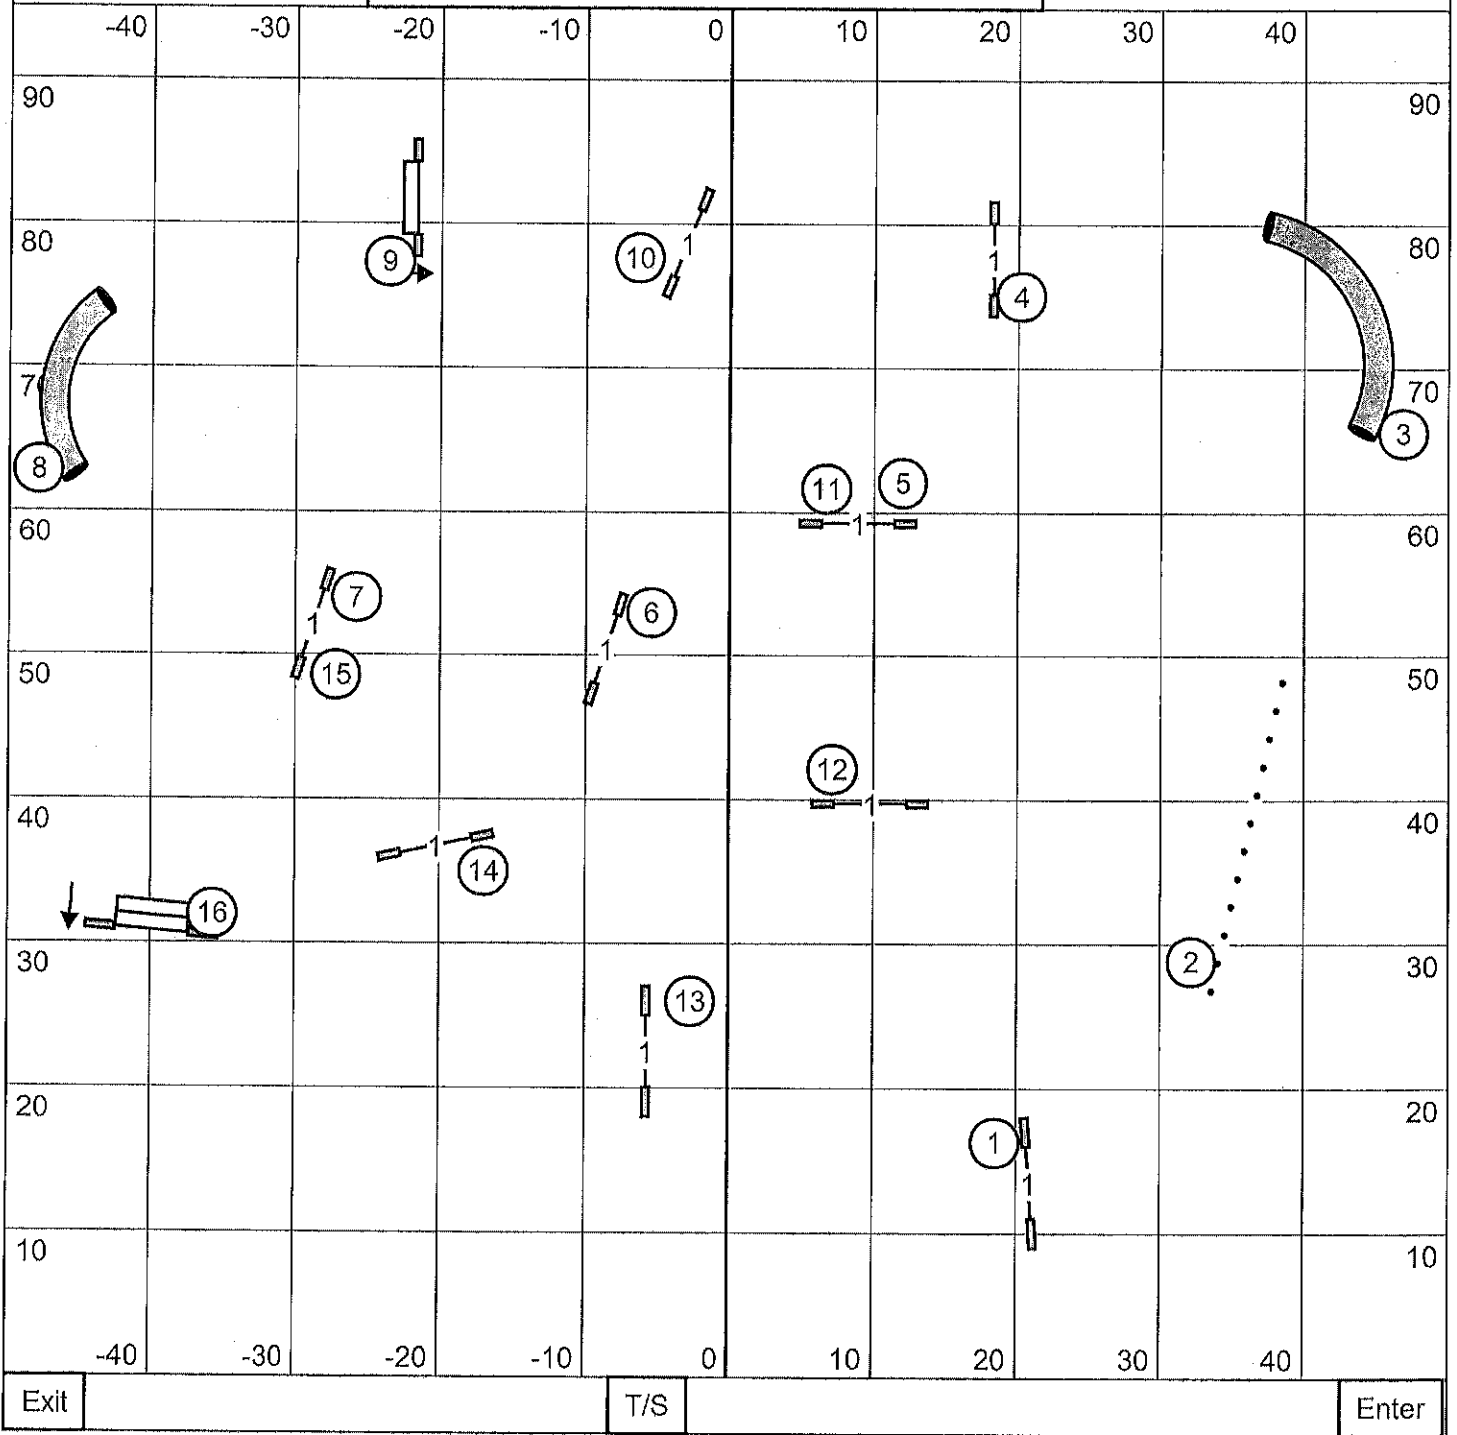

Open JWW

Saturday, May 31, 2025

German Shepherd Dog of Oregon Ridgefield, WA

Tracy Mazur-Judge