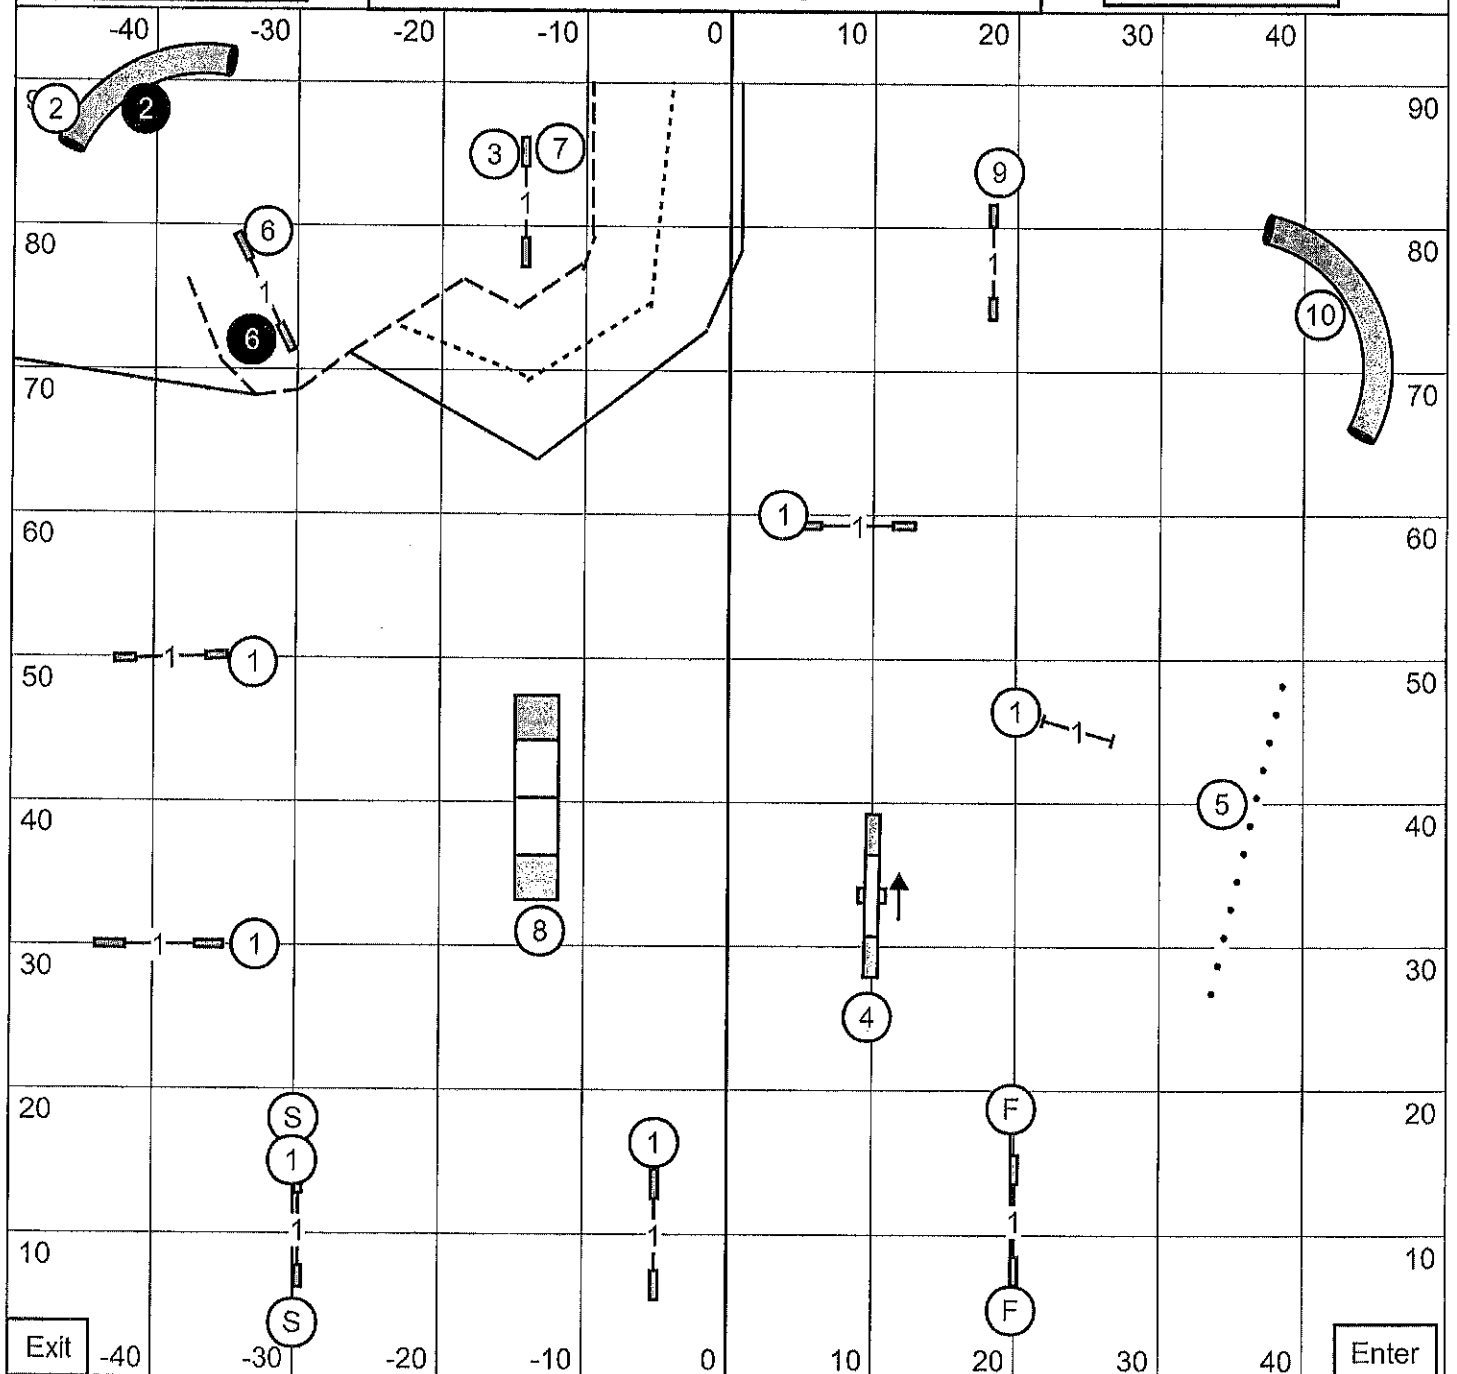

FAST

Saturday, May 31, 2025
 German Shepherd Dog of Oregon Ridgefield, WA
 Tracy Mazur-Judge

#2-bi-directional
 Open and Novice

Start and Finish
 Bi-directional

Exit -40 -30 -20 -10 0 10 20 30 40 Enter

M/E Send: (7) (6) (2) ————— T/S