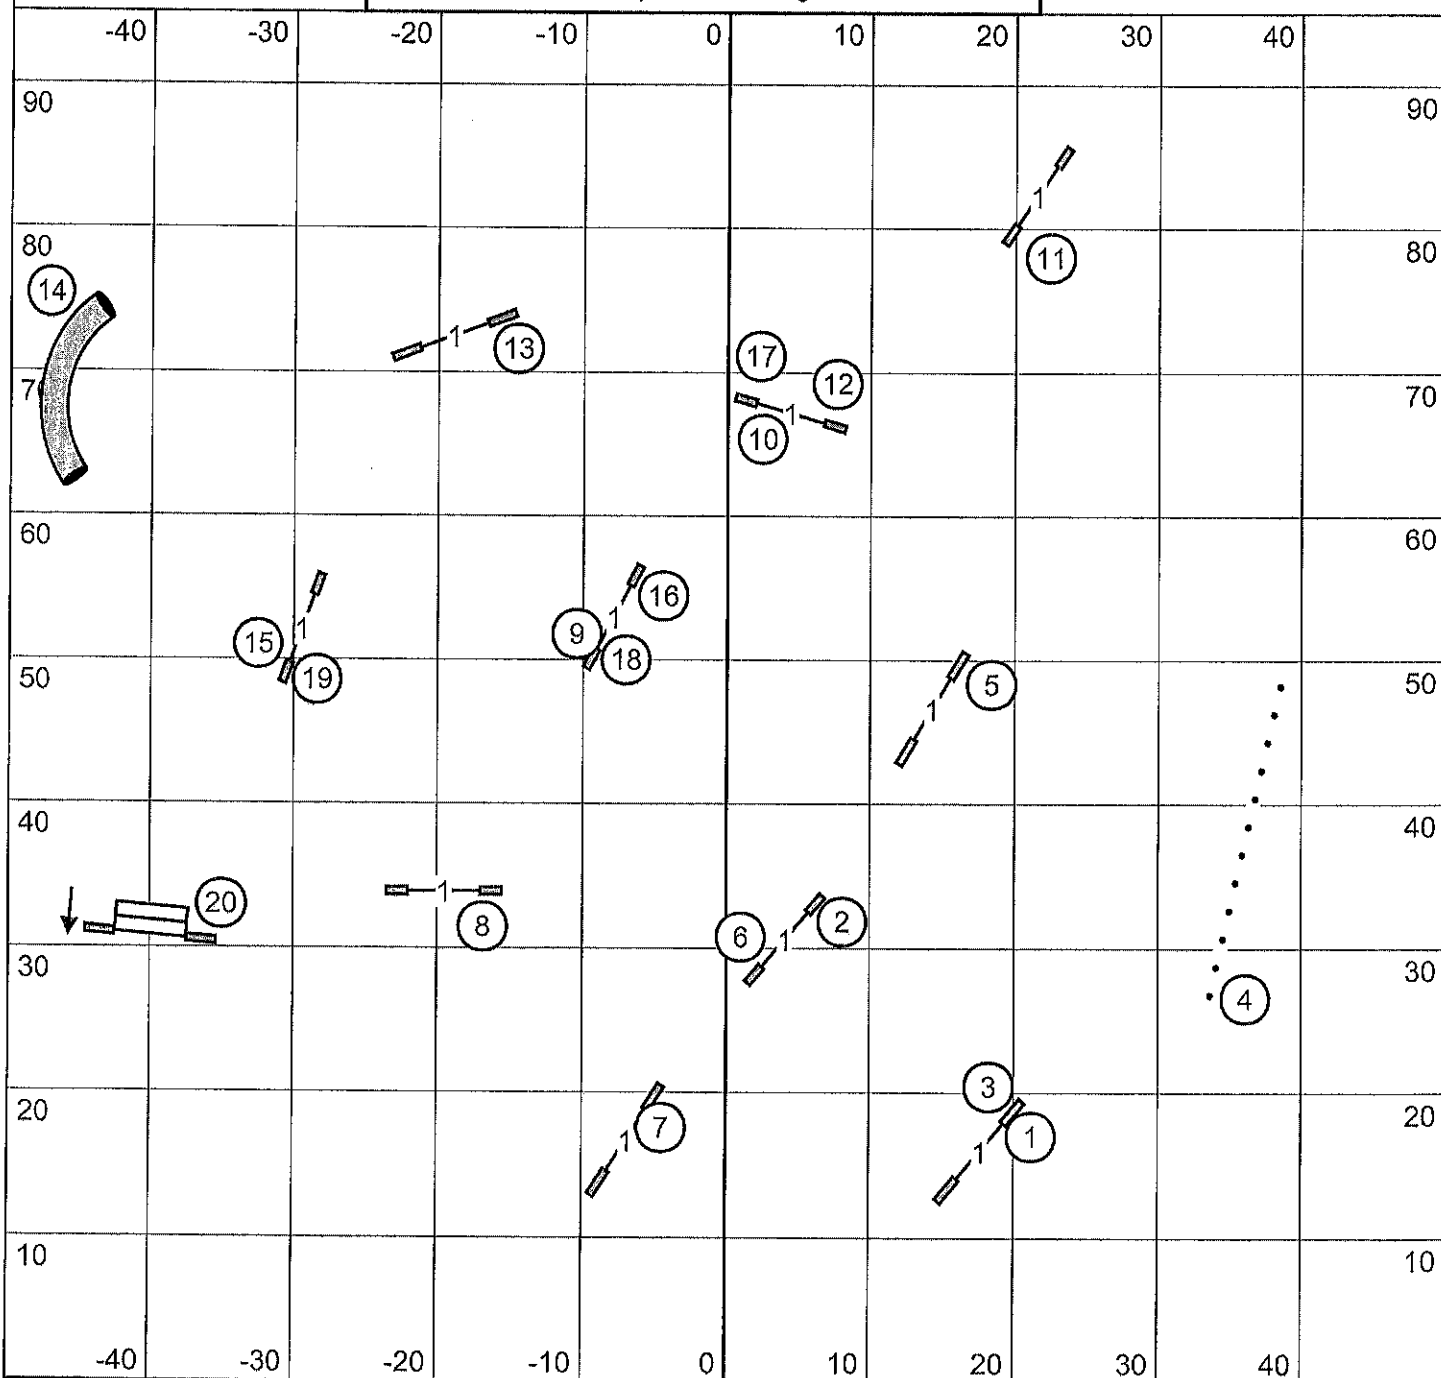

Premier JWW

Saturday, May 31, 2025

German Shepherd Dog of Oregon Ridgefield, WA

Tracy Mazur-Judge

Exit T/S Enter