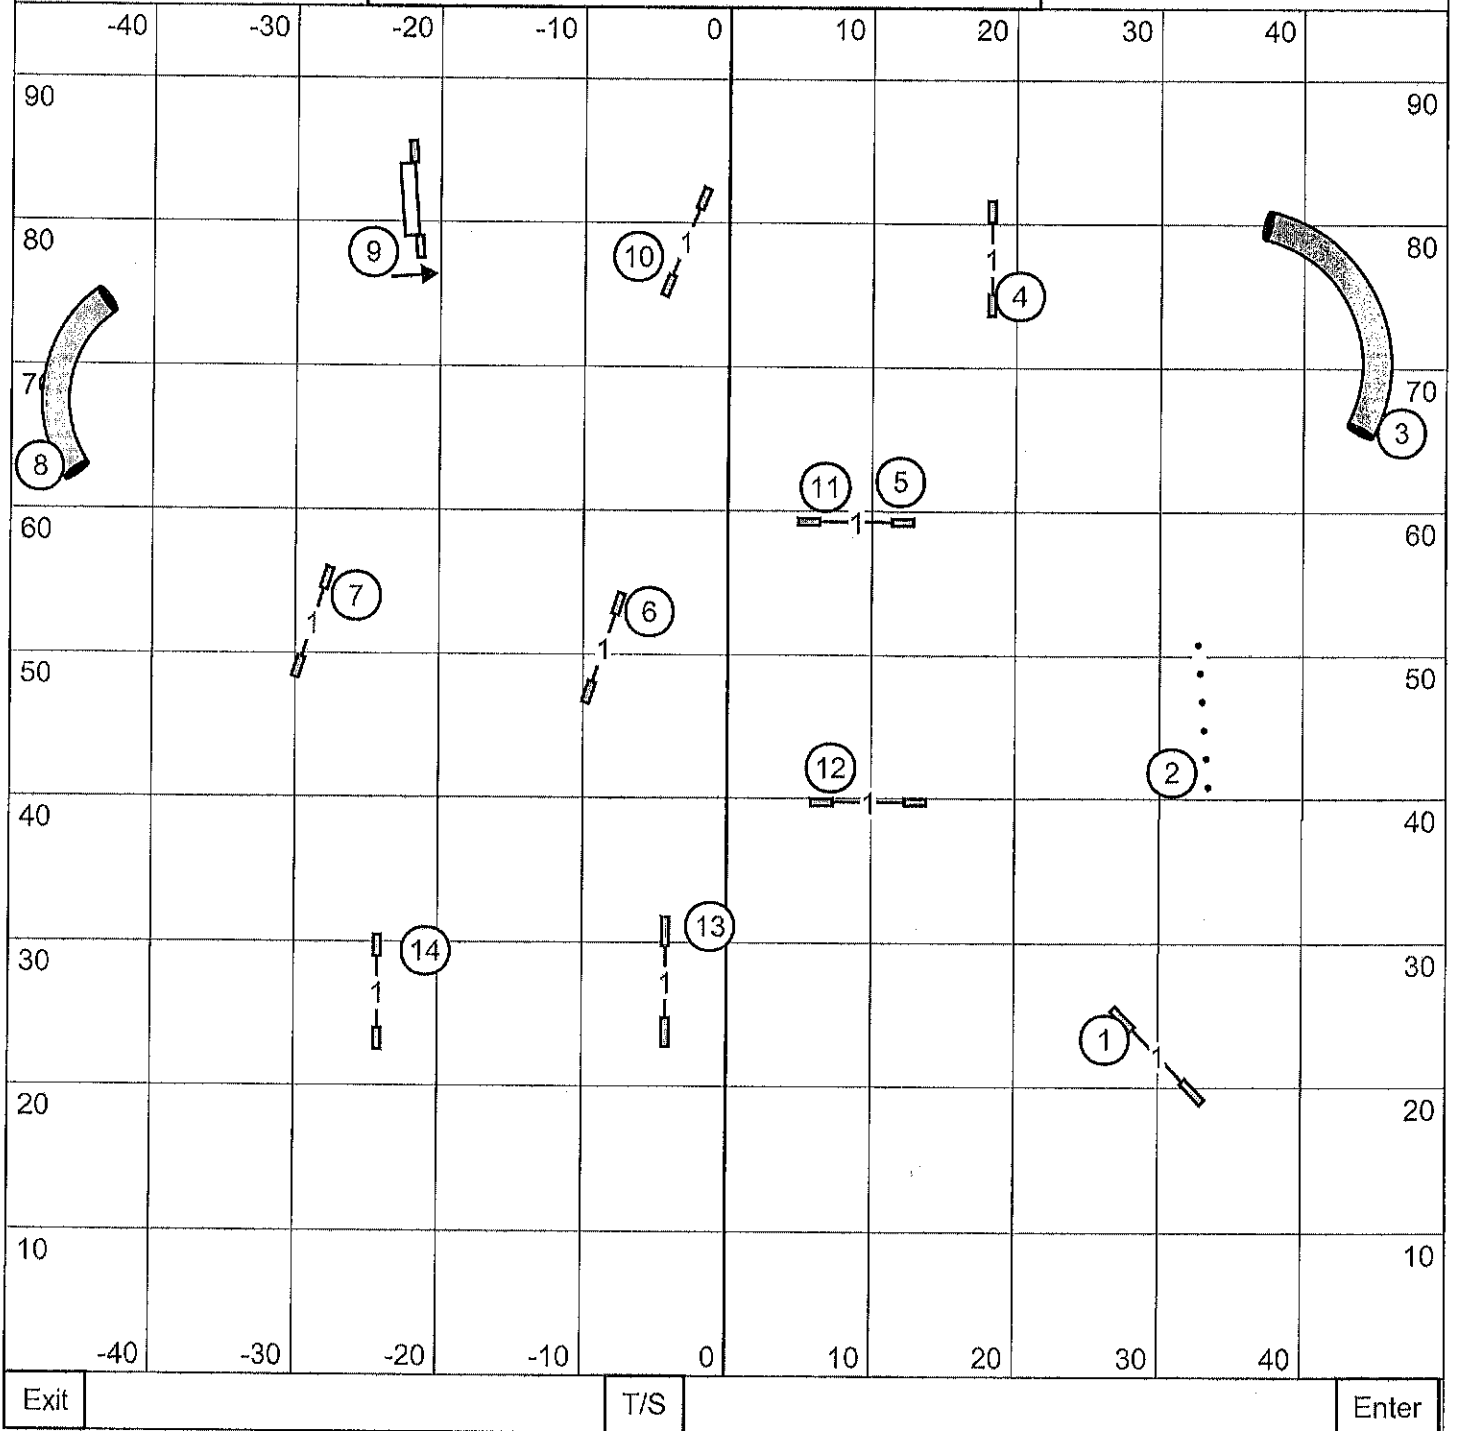

Novice JWW

Saturday, May 31, 2025

German Shepherd Dog of Oregon Ridgefield, WA

Tracy Mazur-Judge