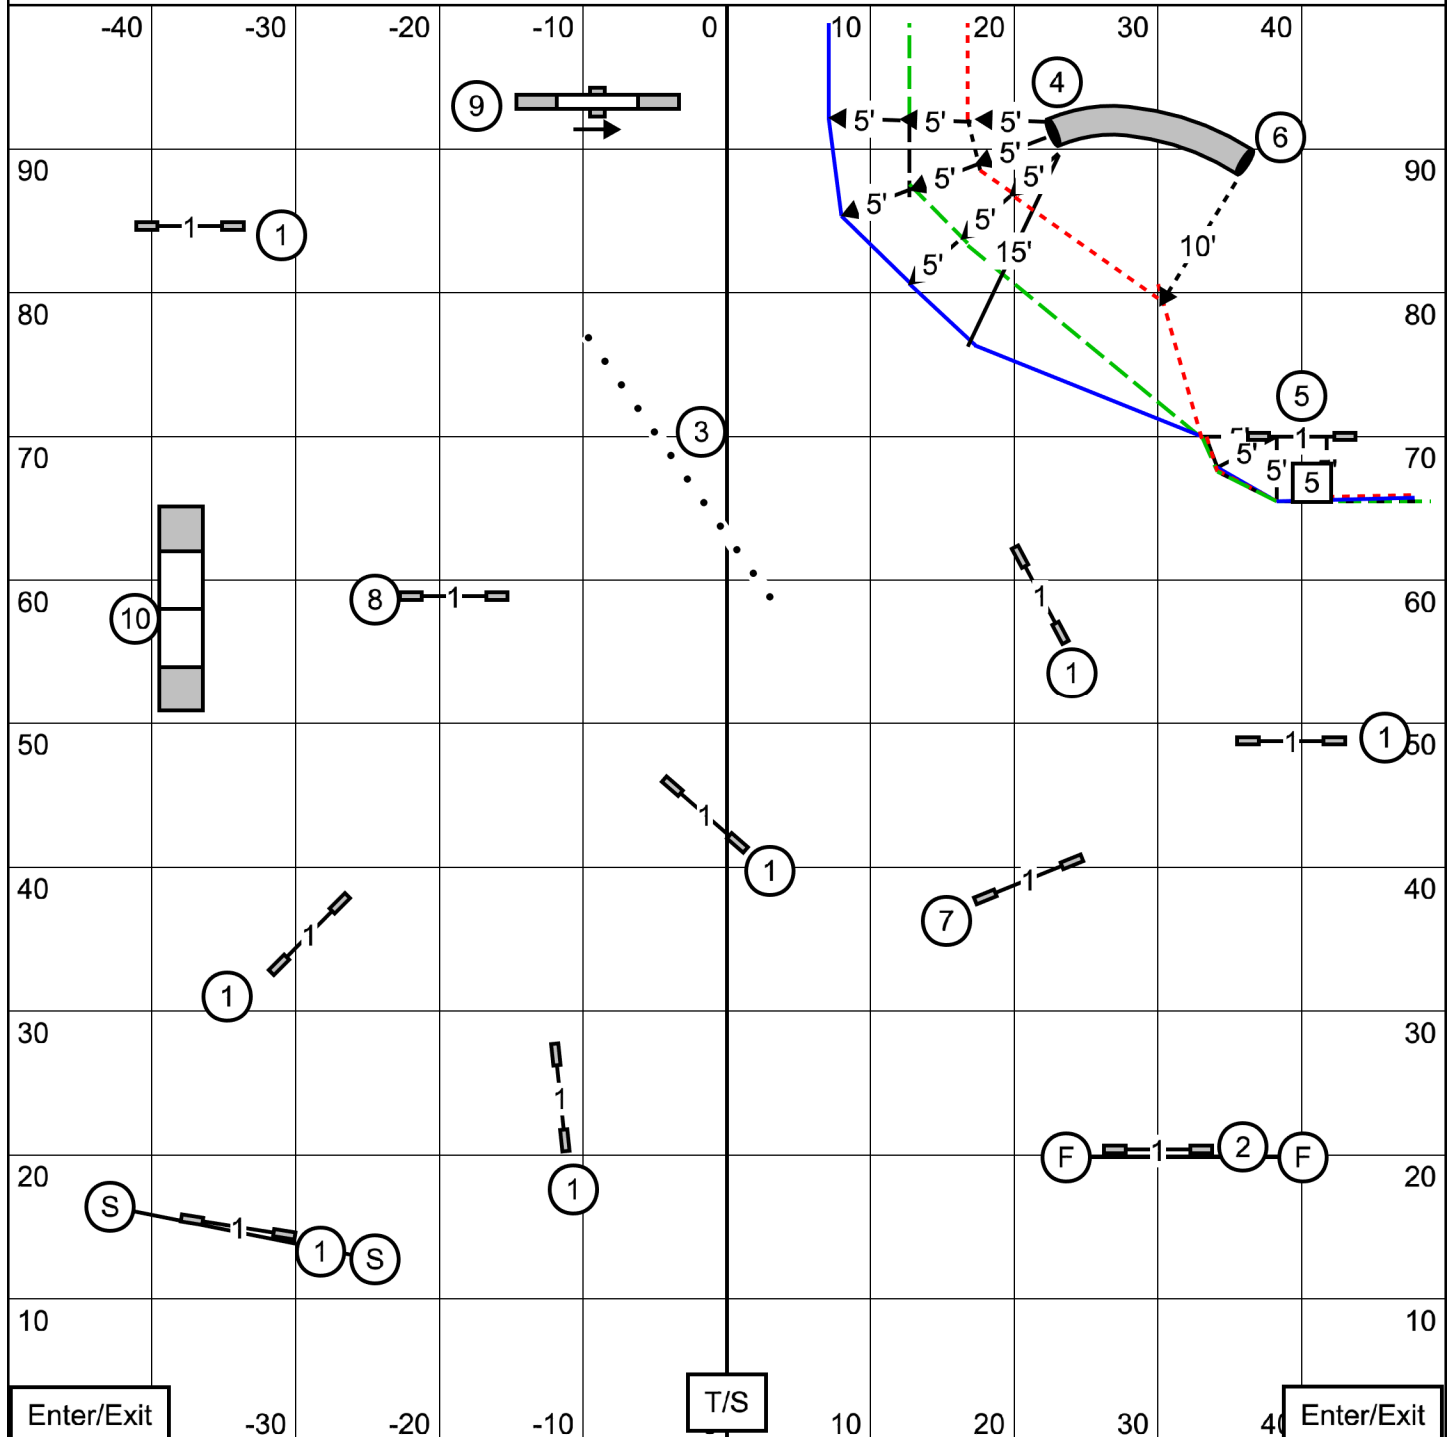

M/E Send (4) (5) (6) + 20 = 35 pts
 Open Send (4) (5) or (5) (6) + 20 = 29 or 31 pts
 Novice Send (4) (5) or (5) (6) + 20 = 29 or 31 pts

M/E ———
 Open - - - -
 Novice · · · ·

Hurricane Ridge Kennel Club
Combined FAST
Friday August 8, 2025
Judge: Jan Skurzynski