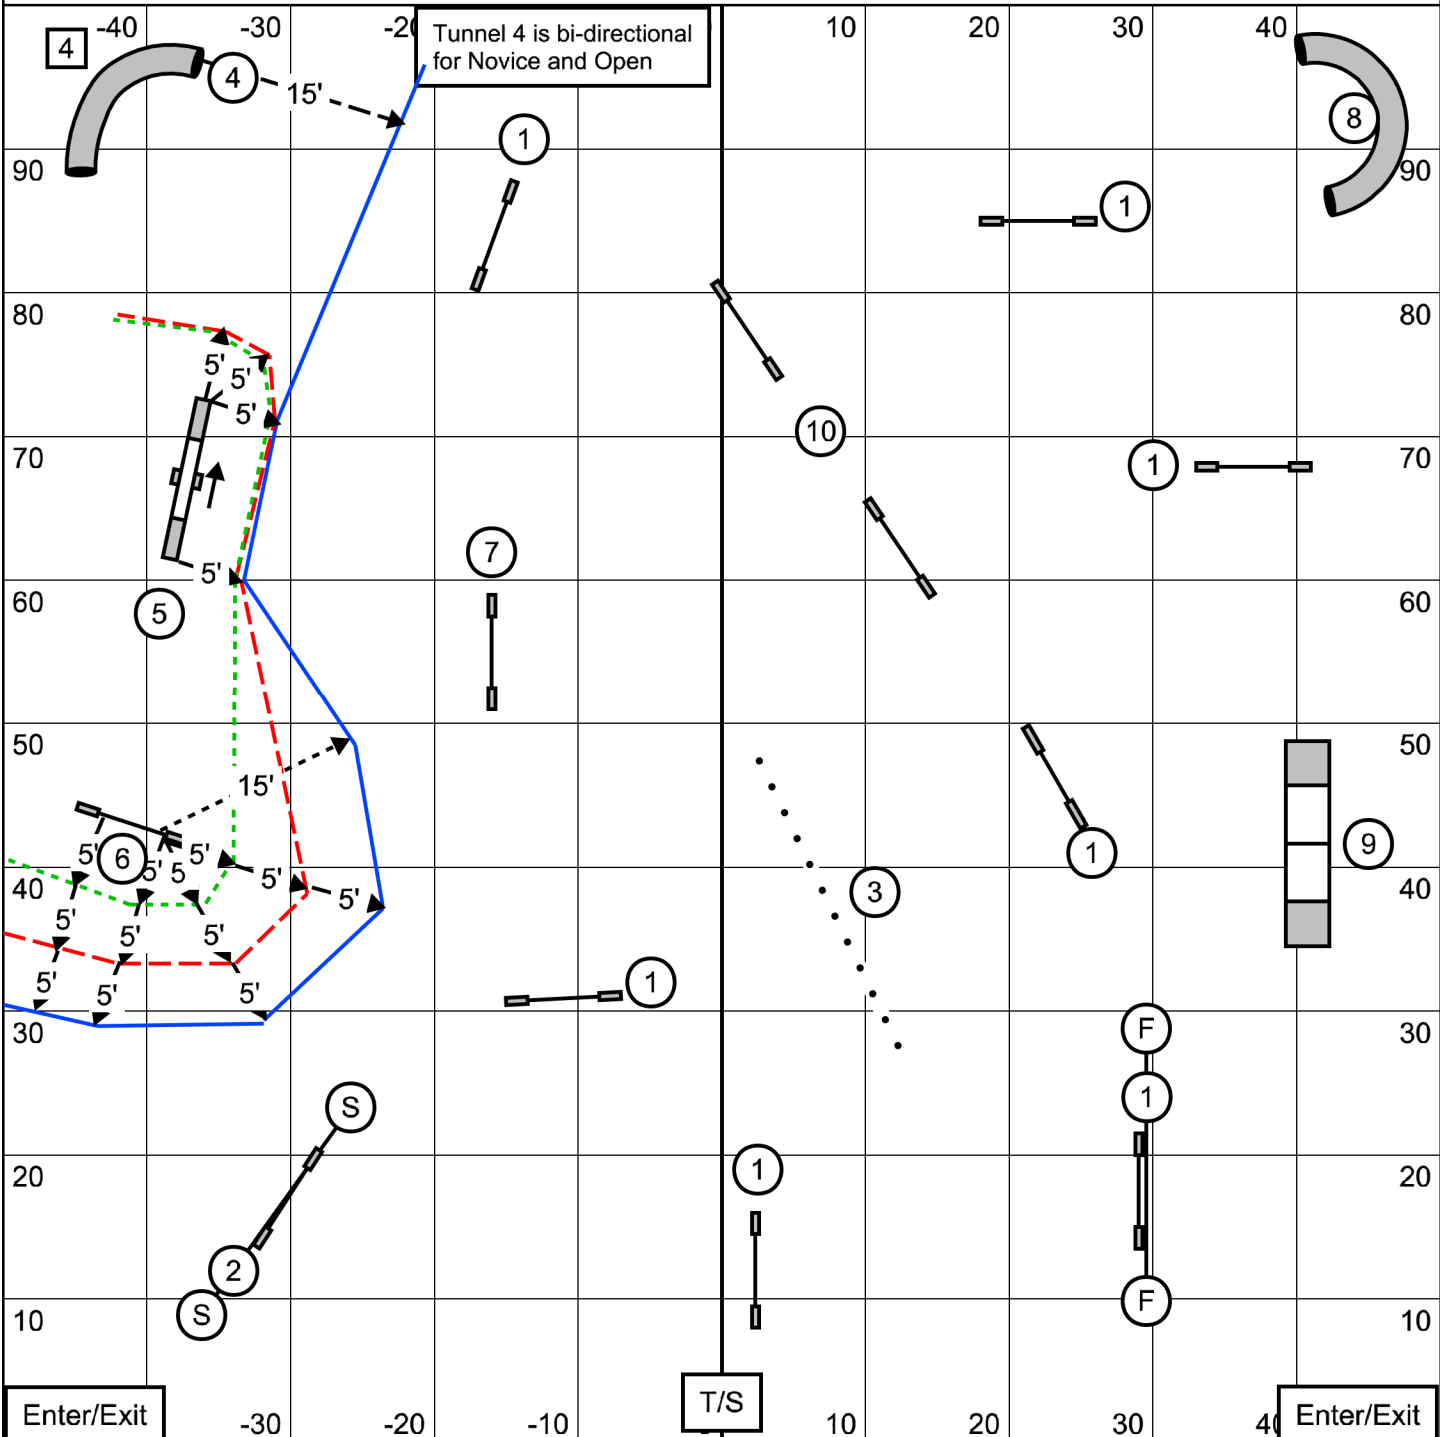

M/E Send (6)(5)(4) + 20 = 35 pts
 Open Send (6)(5) + 20 = 31 pts
 Novice Send (6)(5) + 20 = 31 pts

M/E ————
 Open - - - -
 Novice ······

Enter/Exit

T/S

Enter/Exit

Combo 10 is 2 jump taken sequentially, any pattern

**Hurricane Ridge Kennel Club
 Combined FAST
 Sunday August 10, 2025
 Judge: Jan Skurzynski**

Start and Finish are bi-directional