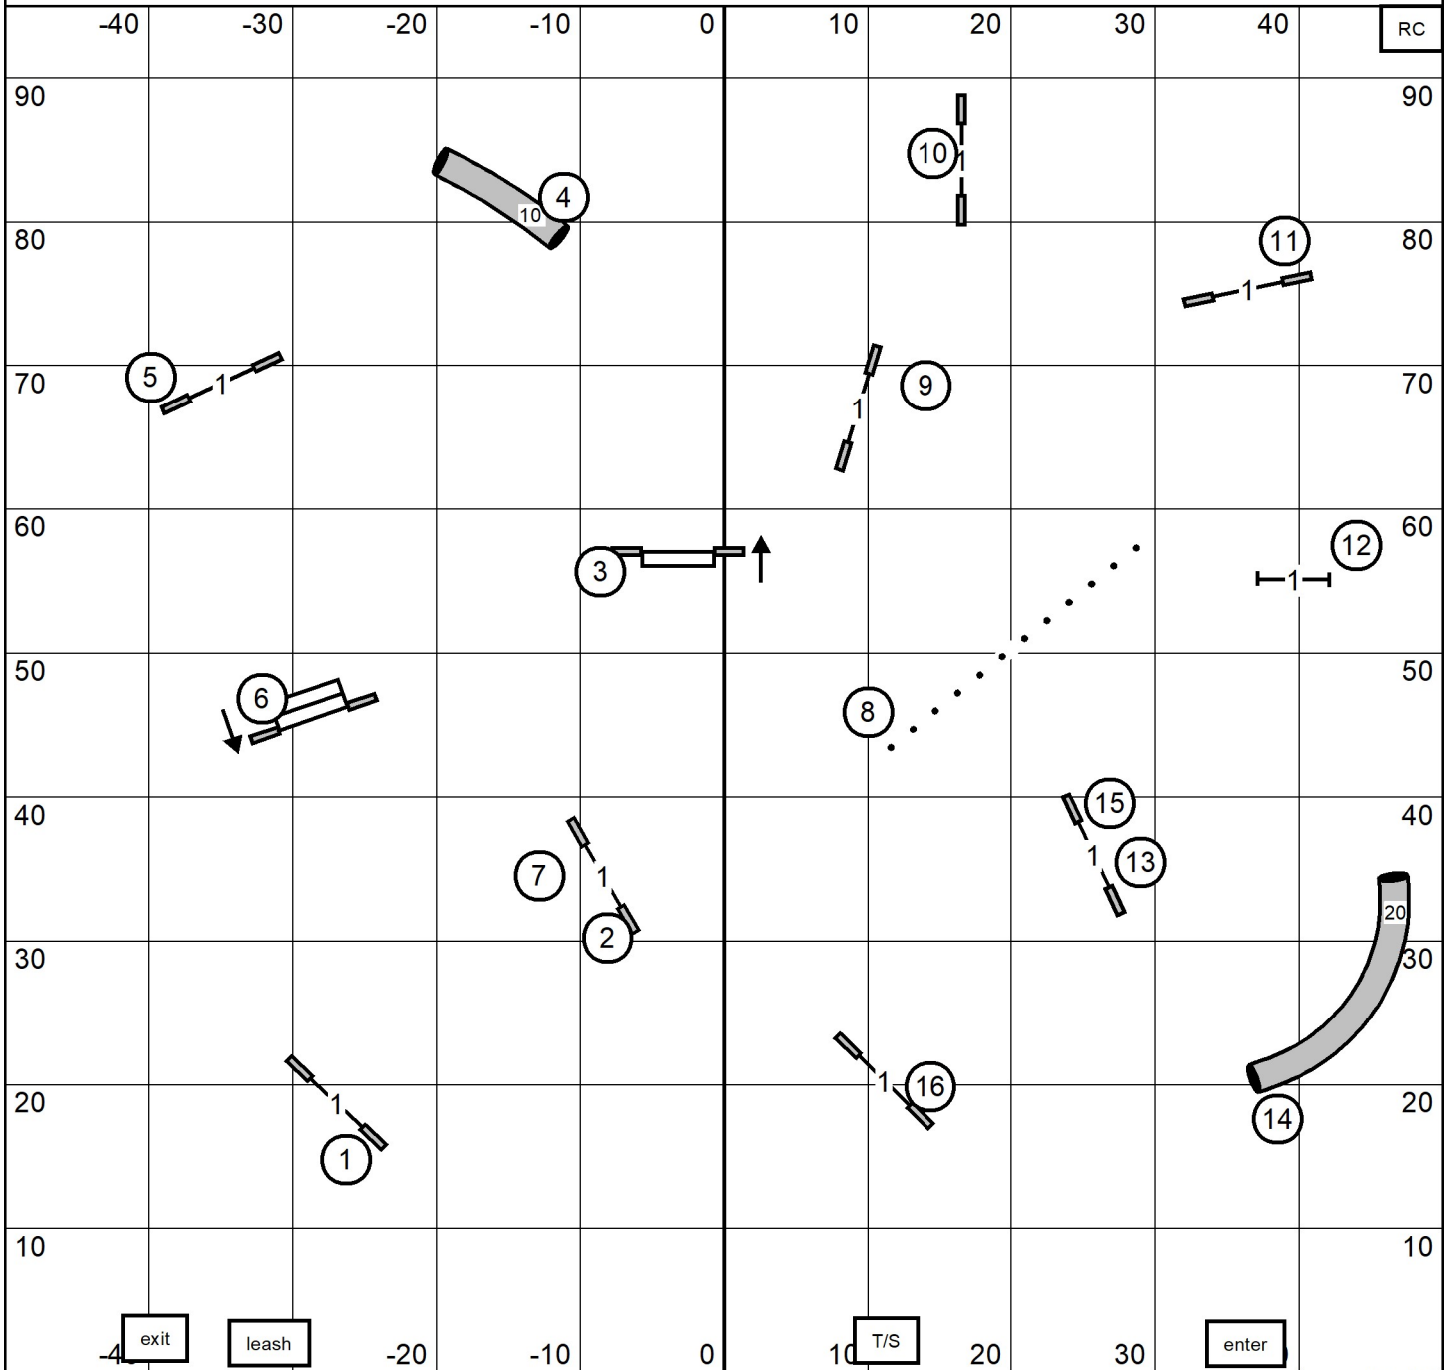

Open Jumpers w/ Weaves
Mackenzie Cascade Dog Fancier
Judge: Sangie Brooks
Saturday 08/16/25
Eugene, OR (indoor - dirt)