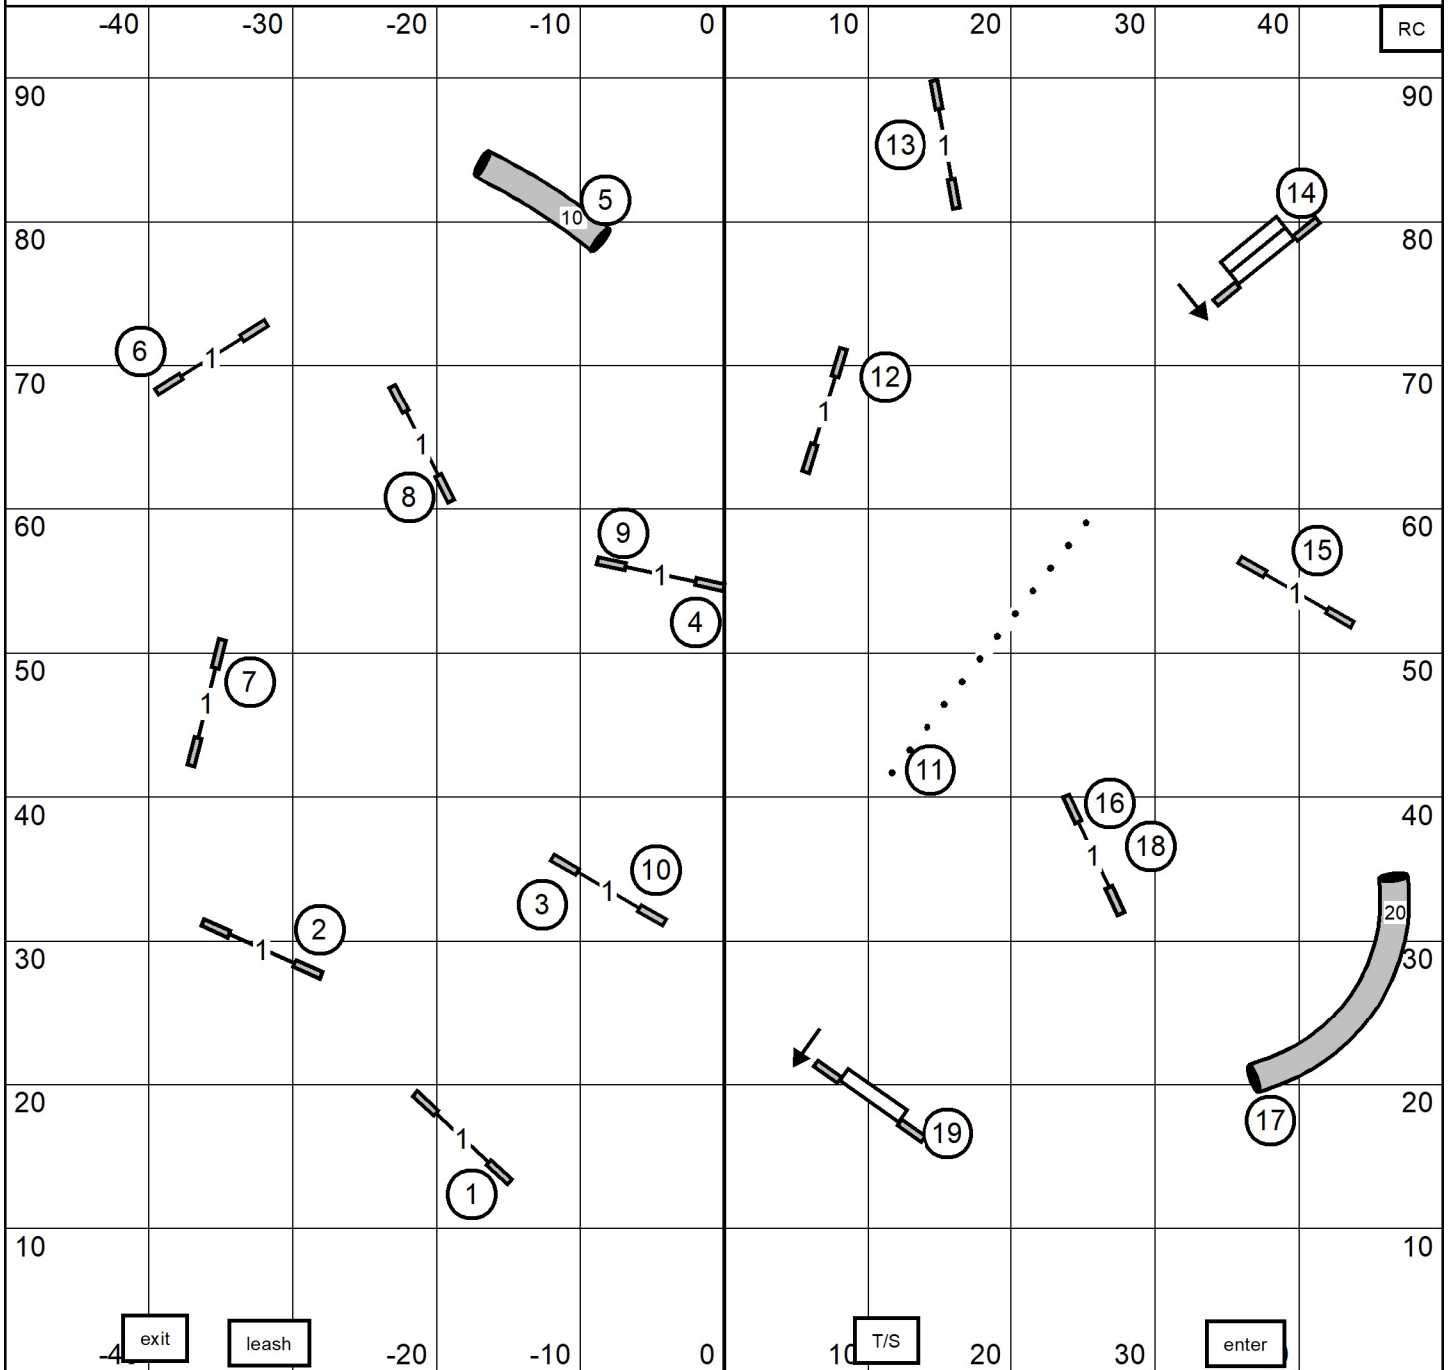

Excellent/Master Jumpers w/ Weaves

Mackenzie Cascade Dog Fancier

Judge: Sangie Brooks

Saturday 08/16/25

Eugene, OR (indoor - dirt)

FAST

Mackenzie Cascade Dog Fancier

Judge: Sangie Brooks

Saturday 08/16/25

Eugene, OR (indoor - dirt)

Open/Nov
10,2,3 are bidirectional

E/M
6,7 are bidirectional

— Novice [7] [6] or (6) (7) = 13+20(bonus) = 33, 17 points needed to Q (50pts)
 - - - Open [7] [6] or (6) (7) = 13+20(bonus) = 33, 22 points needed to Q (55pts)
 Ex/M (10) (2) (3) = 15+20(bonus) = 35, 25 points needed to Q (60pts)