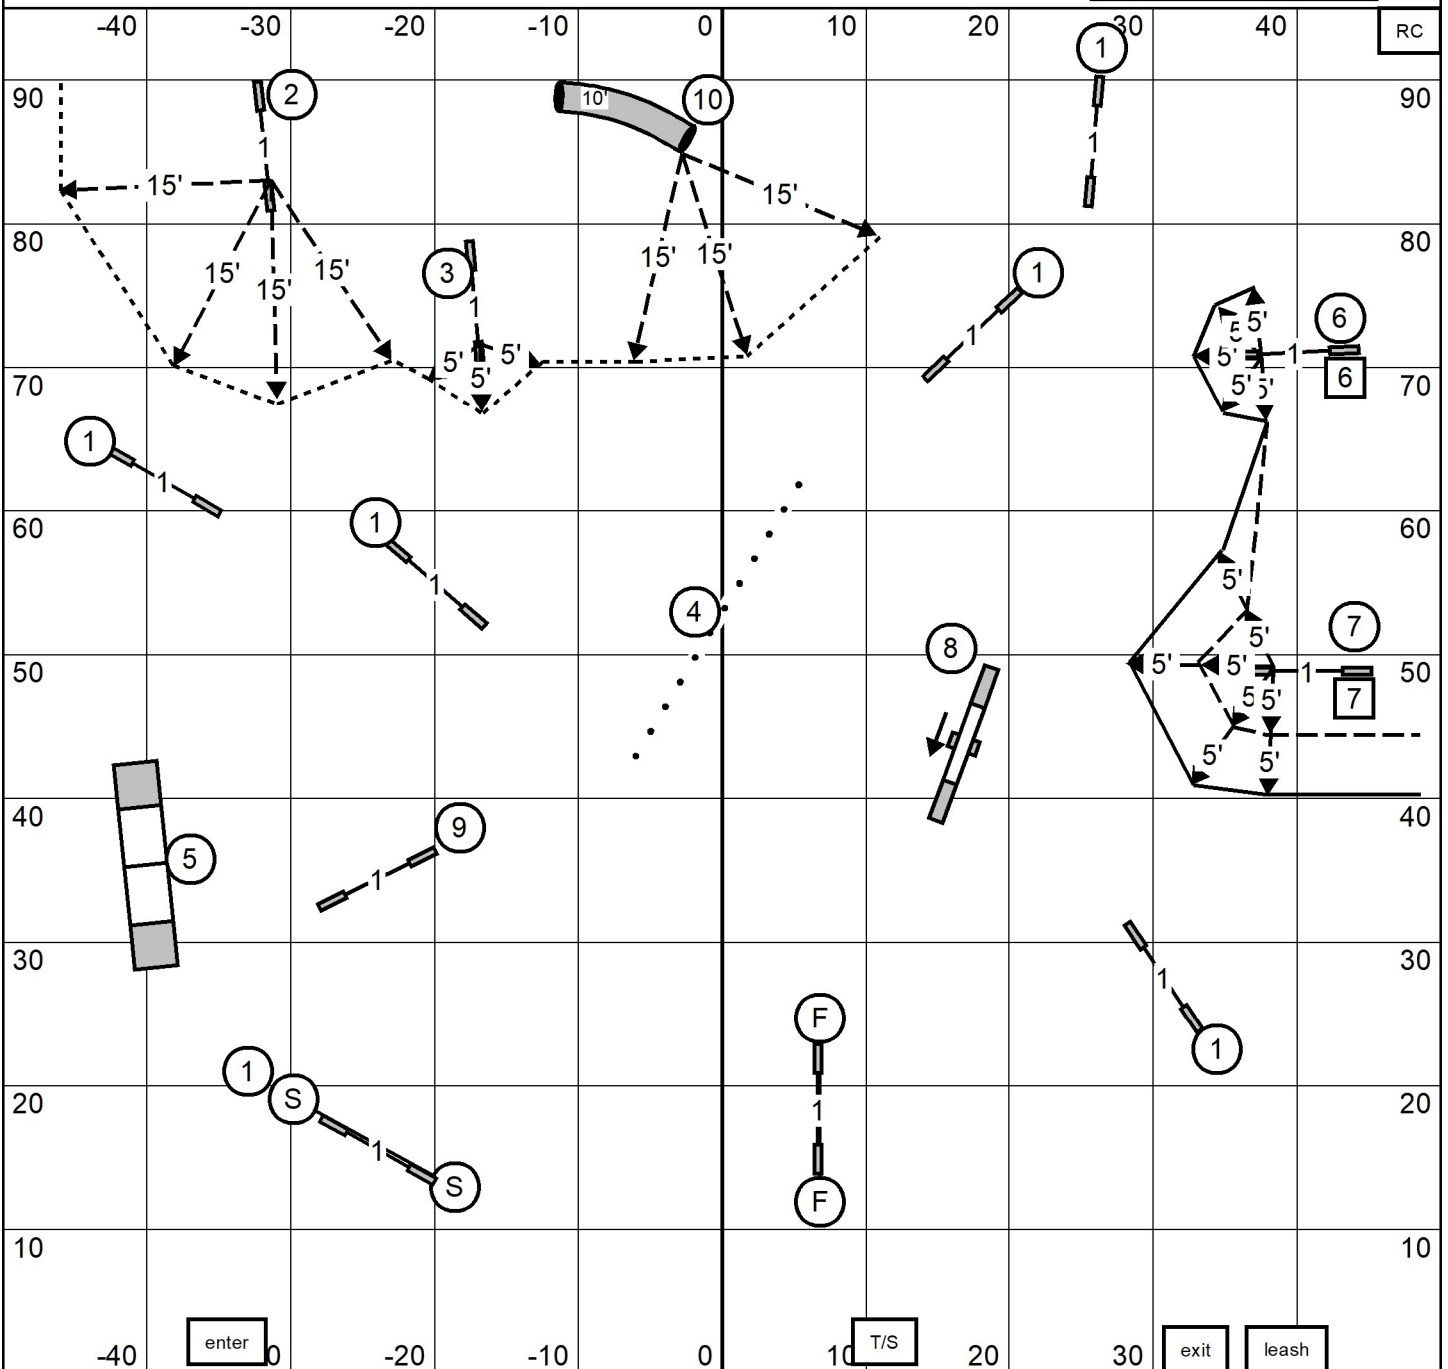

Saturday 08/16/25

Eugene, OR (indoor - dirt)

Open/Nov
10,2,3 are bidirectional

E/M
6,7 are bidirectional

— Novice [7] [6] or (6) (7) = 13+20(bonus) = 33, 17 points needed to Q (50pts)
 - - - Open [7] [6] or (6) (7) = 13+20(bonus) = 33, 22 points needed to Q (55pts)
 Ex/M (10) (2) (3) = 15+20(bonus) = 35, 25 points needed to Q (60pts)