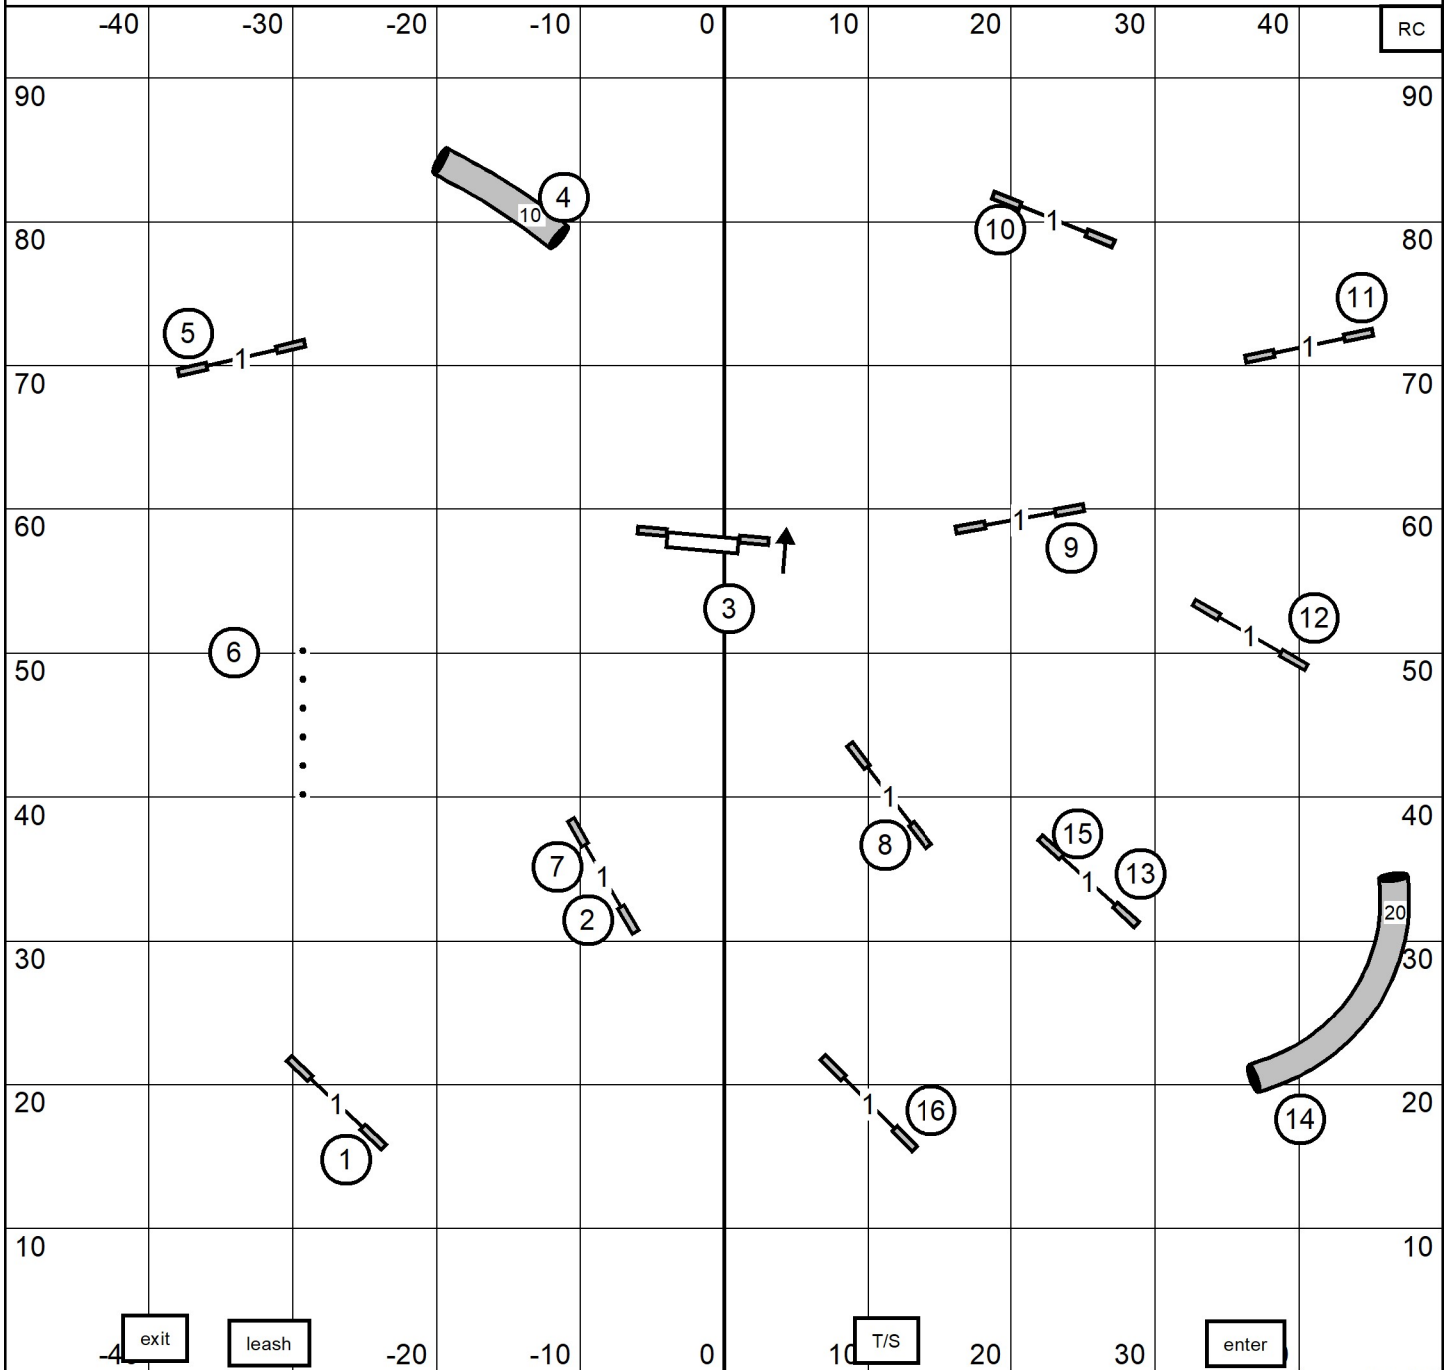

Novice Jumpers w/ Weaves

Mackenzie Cascade Dog Fancier

Judge: Sangie Brooks

Saturday 08/16/25

Eugene, OR (indoor - dirt)