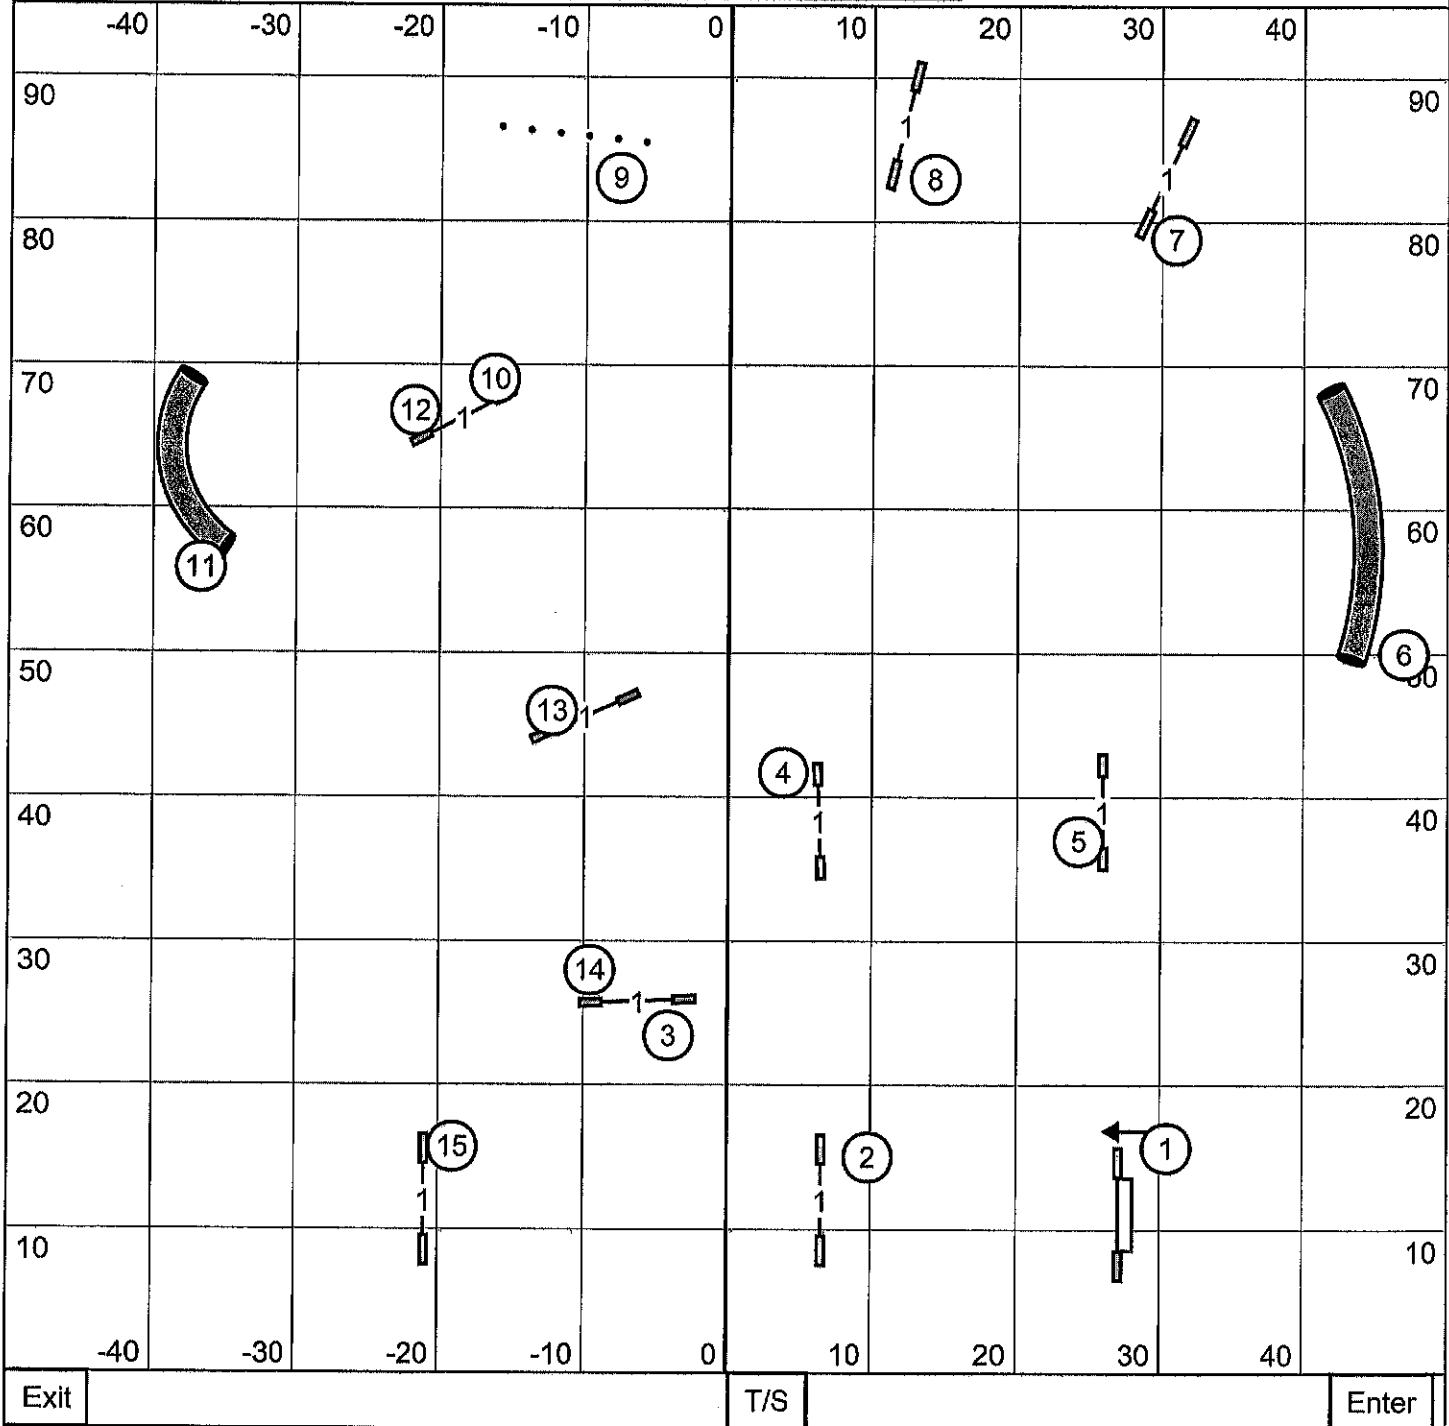

Novice JWW
Friday, September 12, 2025
Emerald Dog Obedience Club. Eugene, OR
Judge: Tracy Mazur