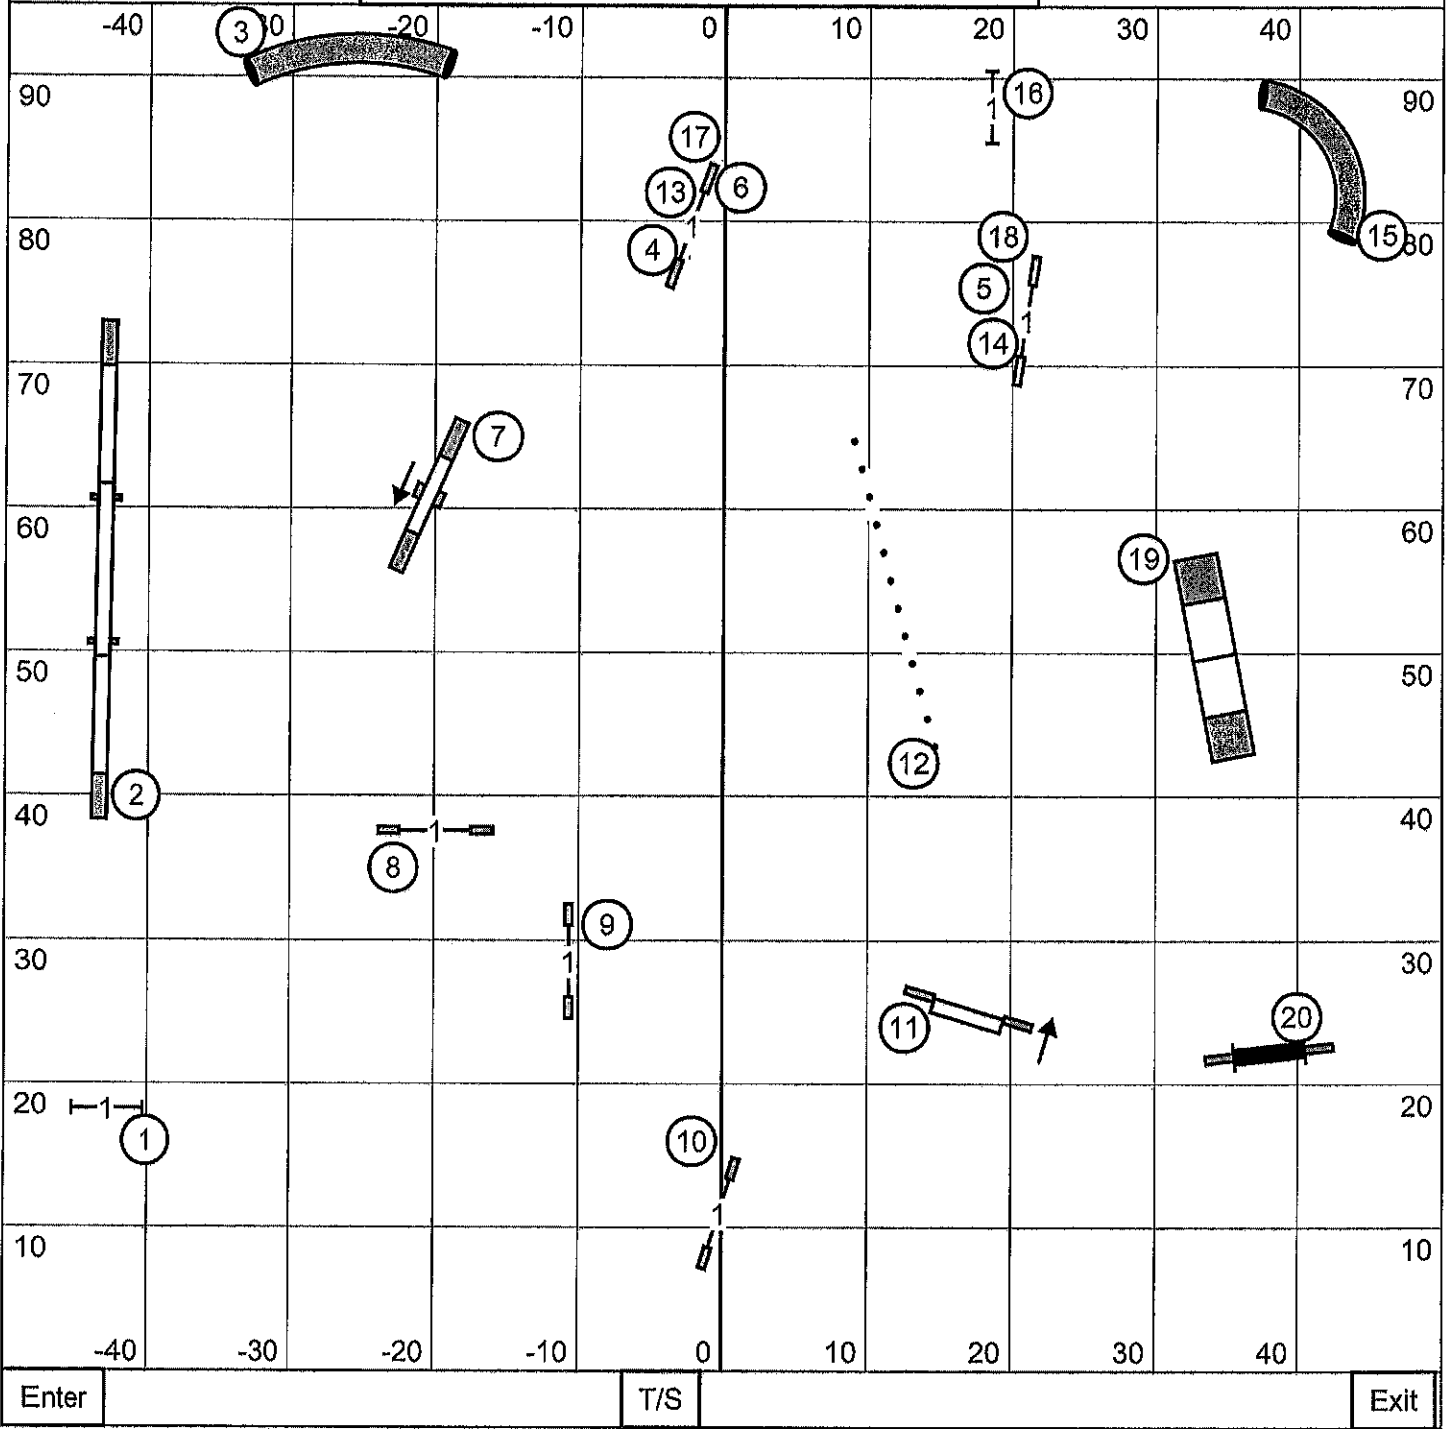

Premier Standard

Friday, November 14, 2025
Mt Hood Doberman Pinscher Club Ridgefield, WA
Tracy Mazur-Judge