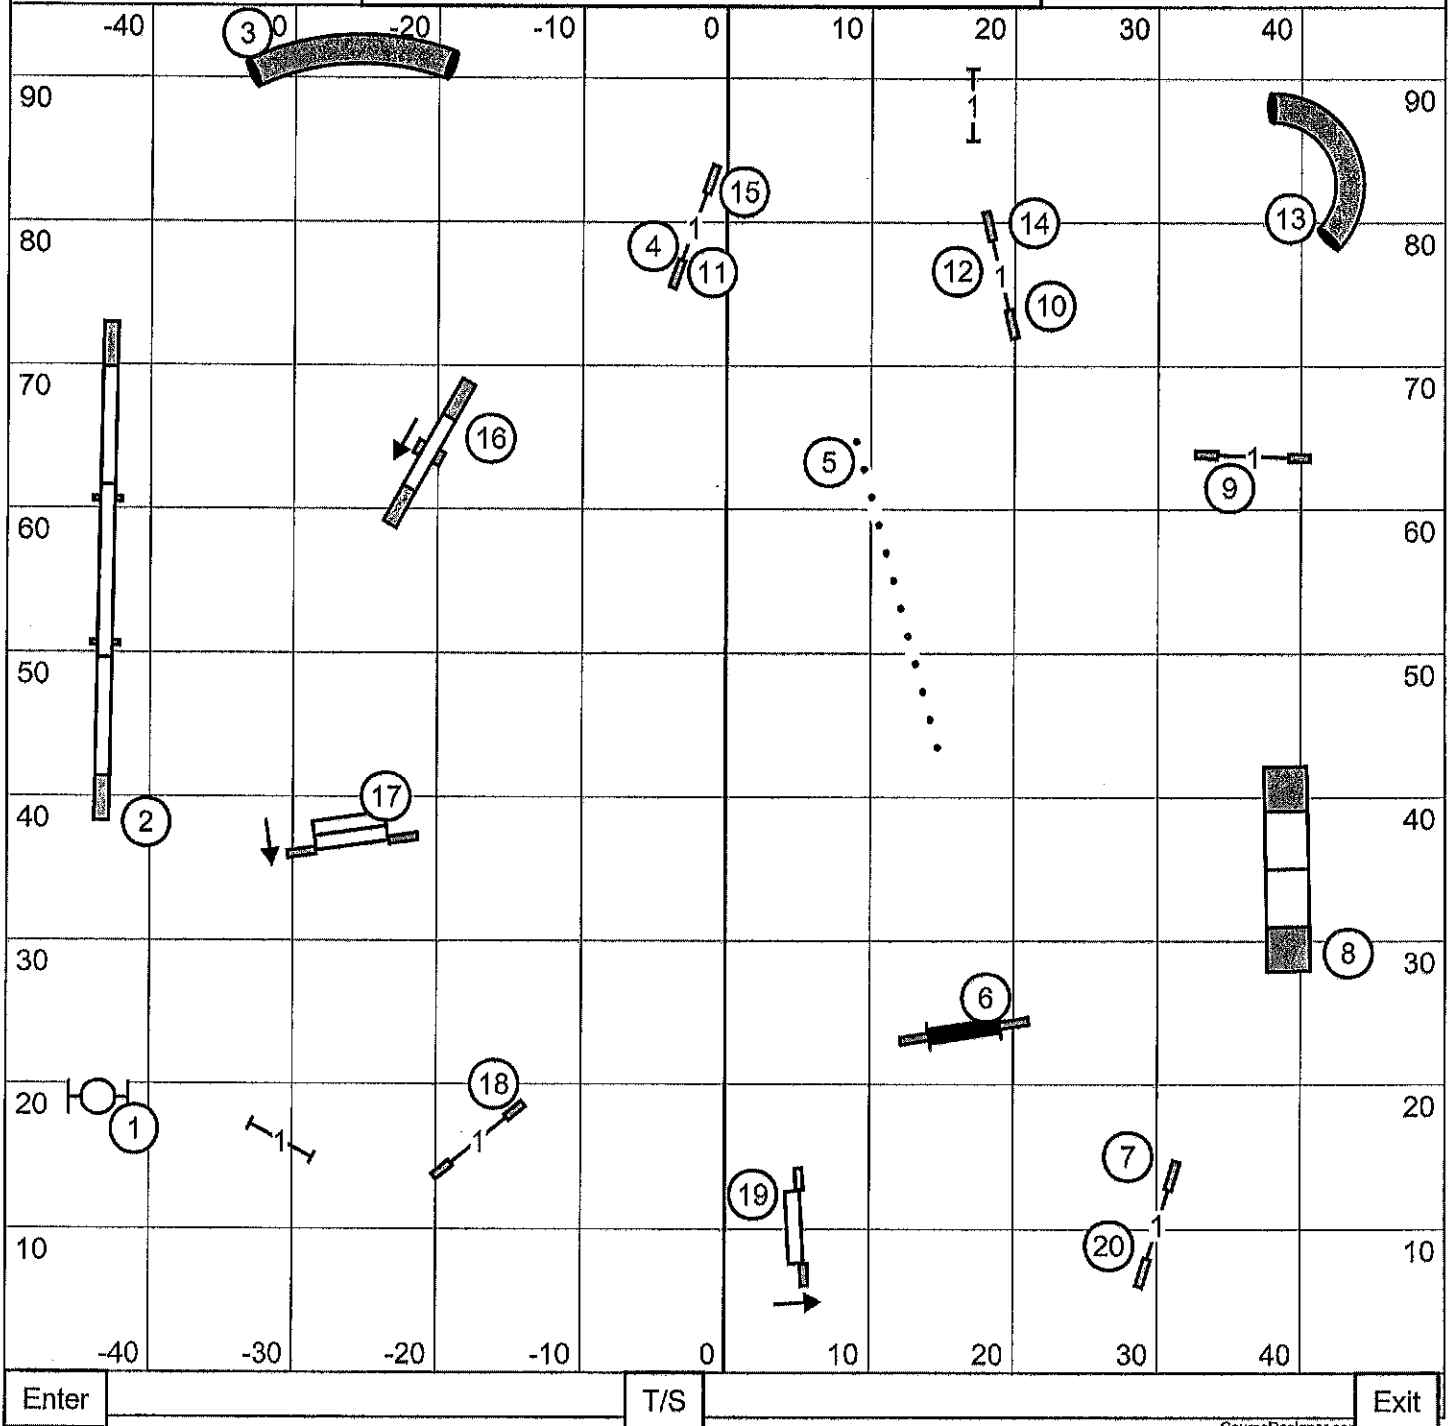

Master/Excellent Standard

Friday, November 14, 2025
Mt Hood Doberman Pinscher Club Ridgefield, WA
Tracy Mazur-Judge