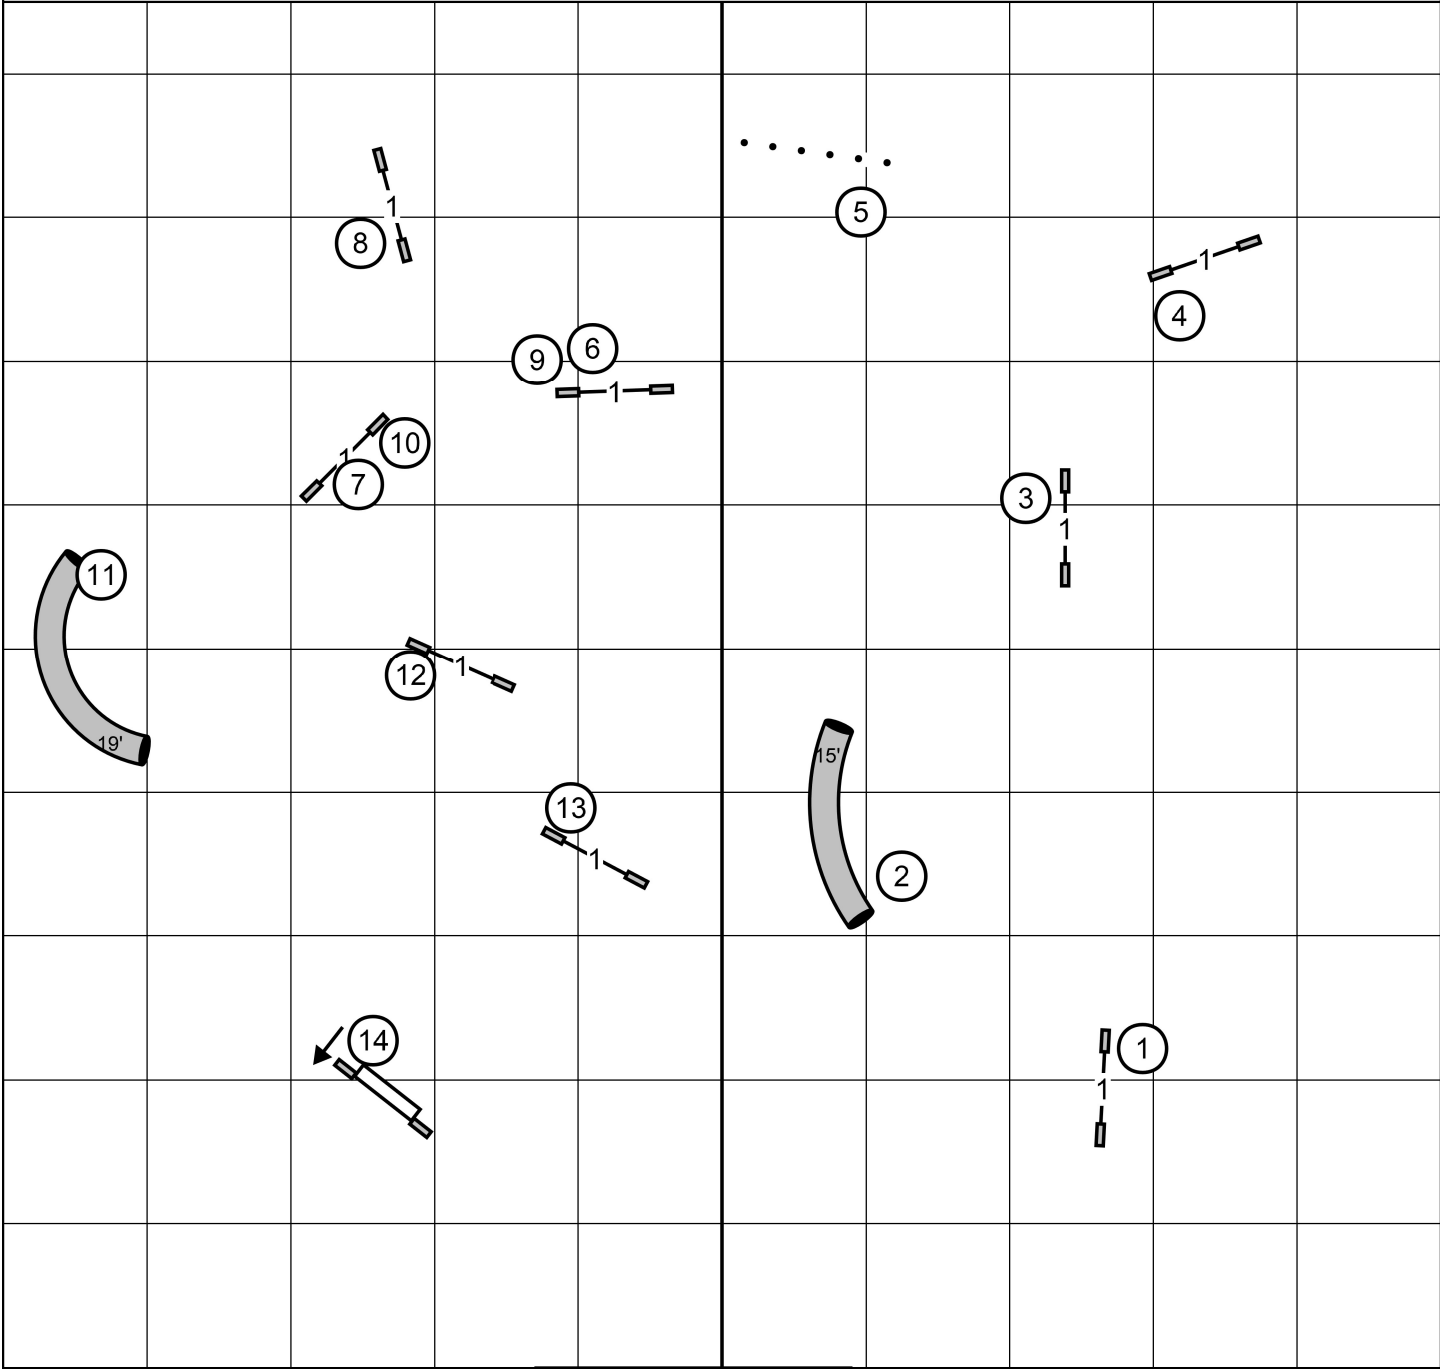

Linn County Kennel Club
NOVICE JWW
Friday, February 20, 2026
Terri Everline

Next dog on line at 13