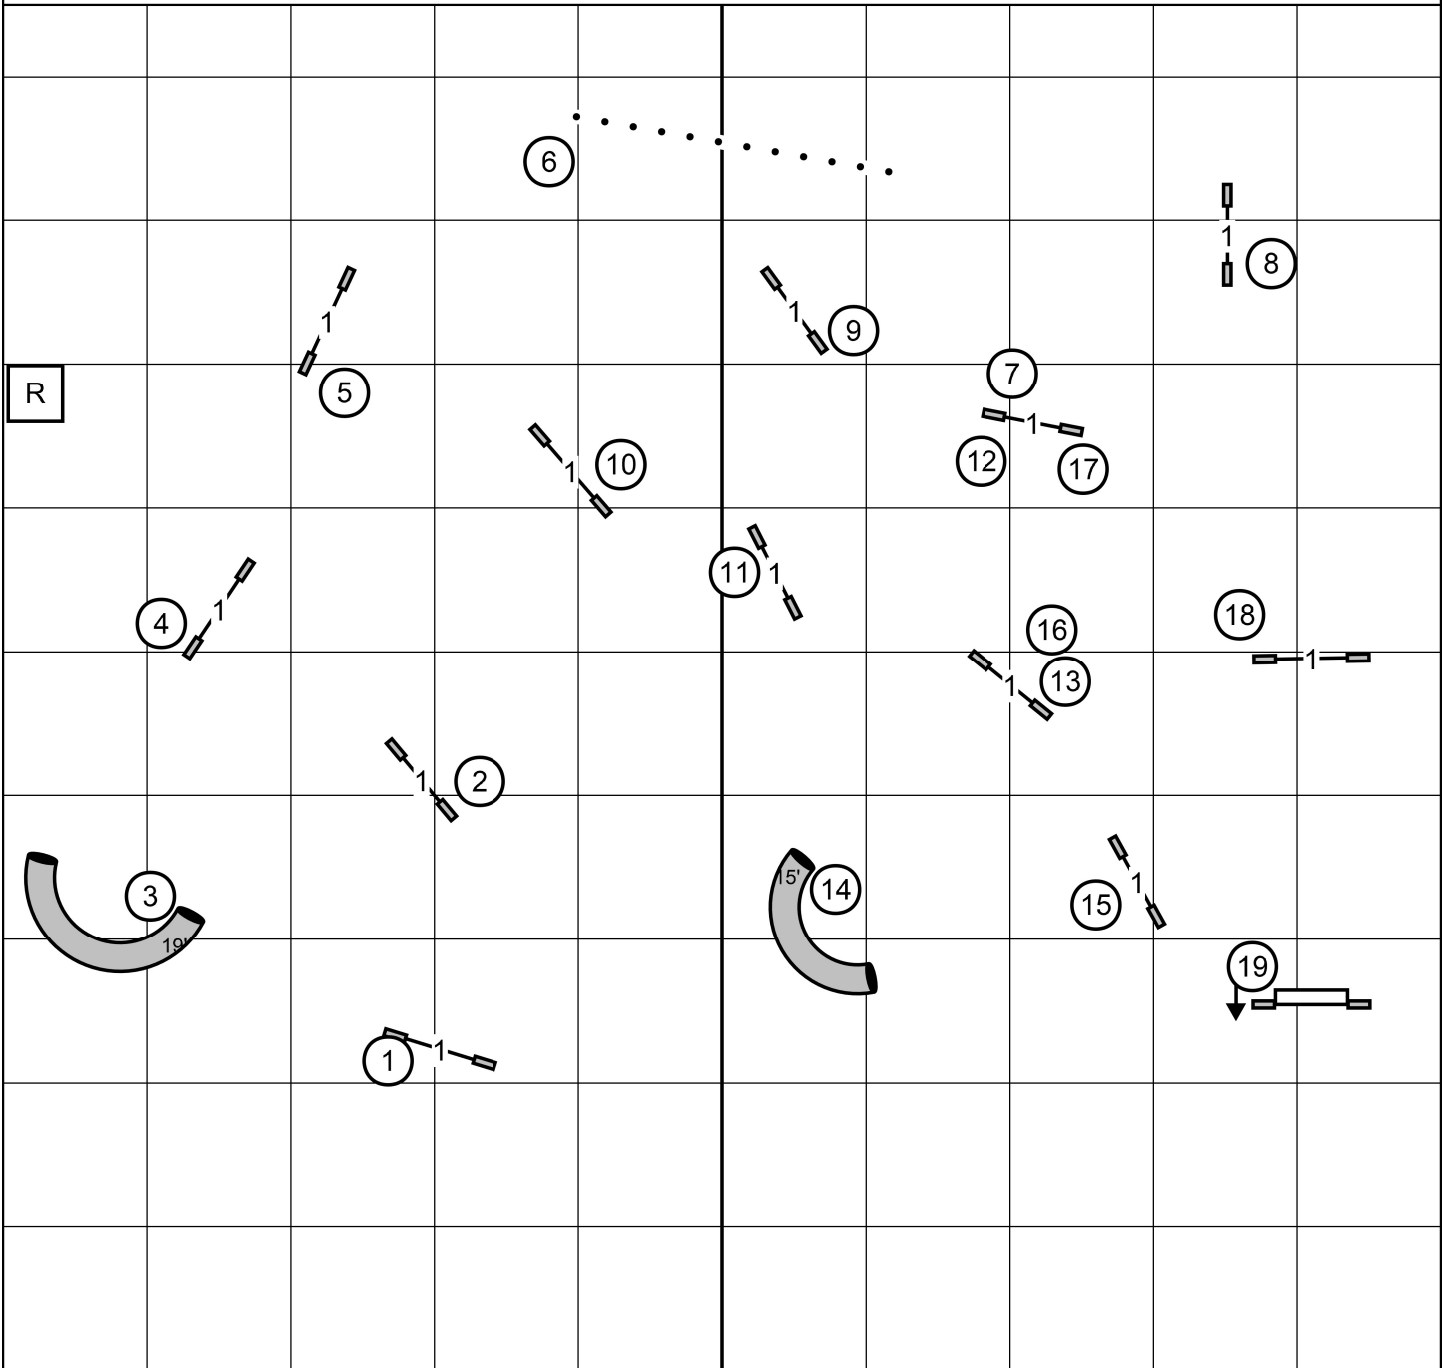

Linn County Kennel Club  
**PREMIER JWW**  
Friday, February 20, 2026  
Terri Everline

Next dog on line at 17