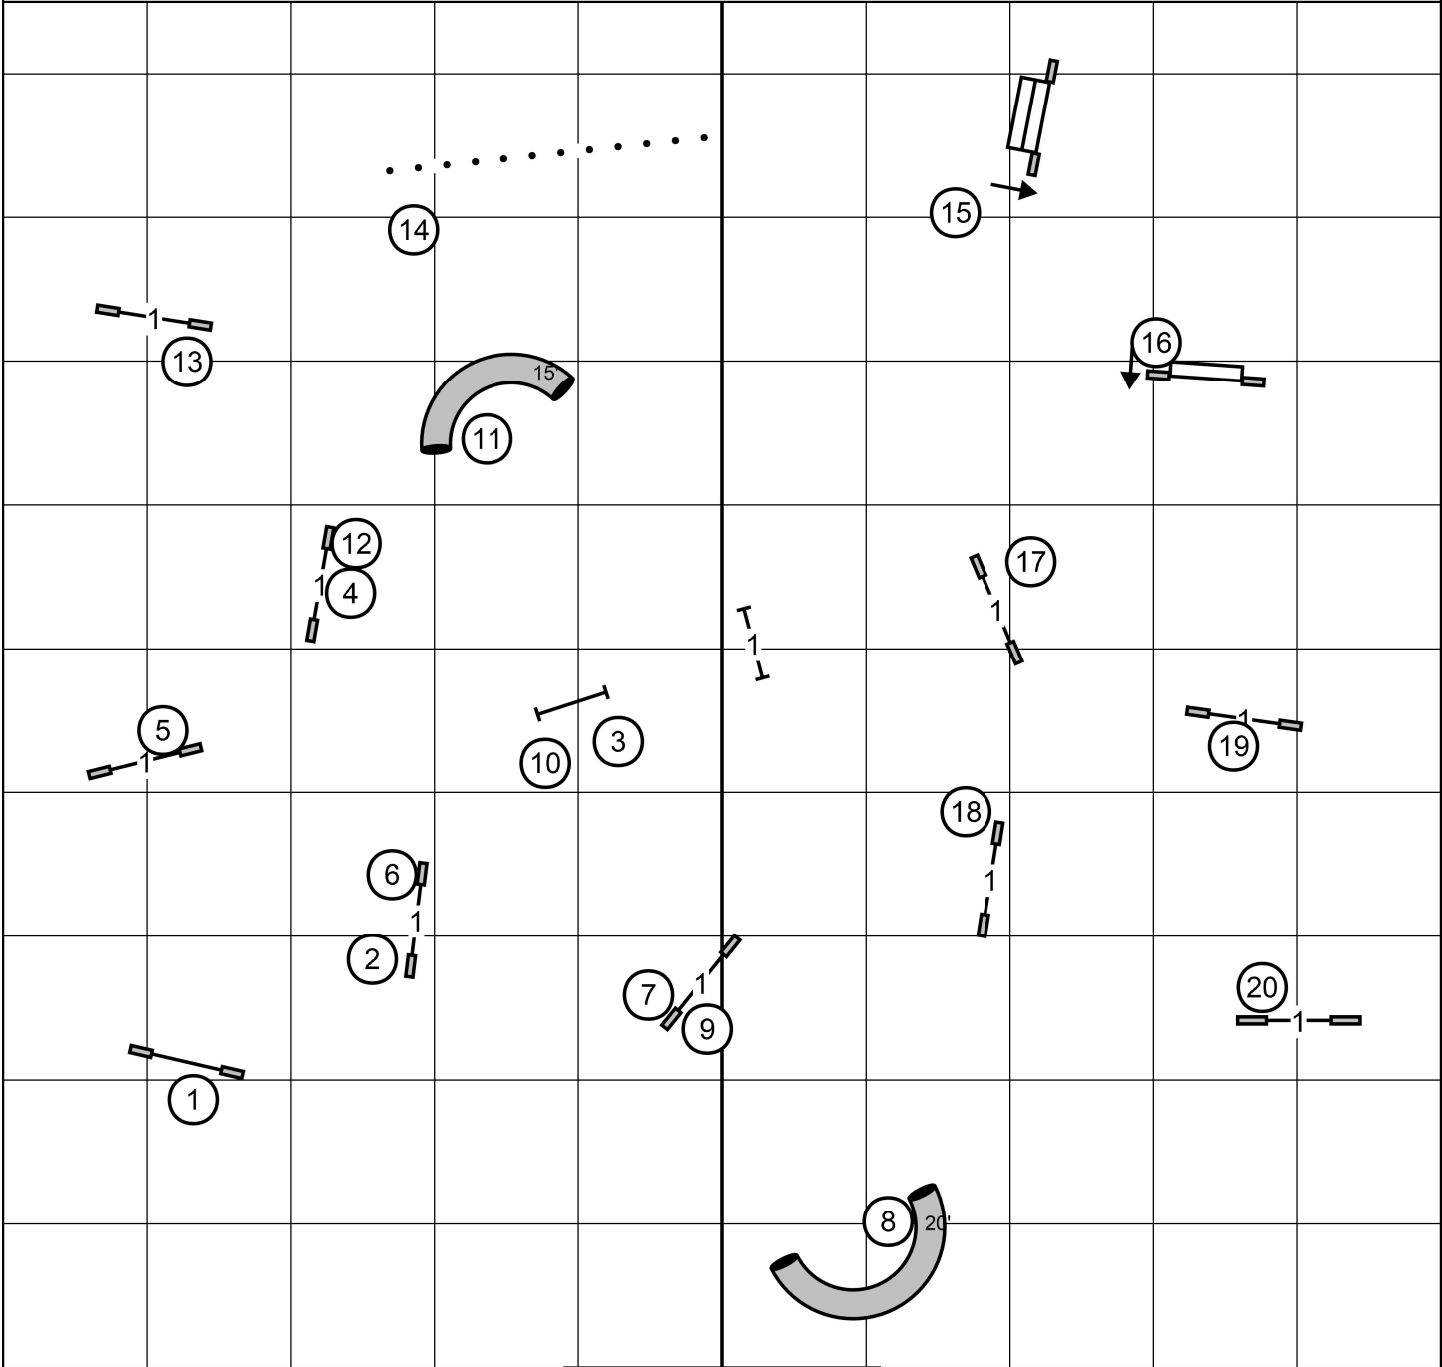

Linn County Kennel Club  
**MASTER EXCELLENT JWW**  
 Sunday, February 22, 2026  
 Terri Everline

Next dog on line at 18