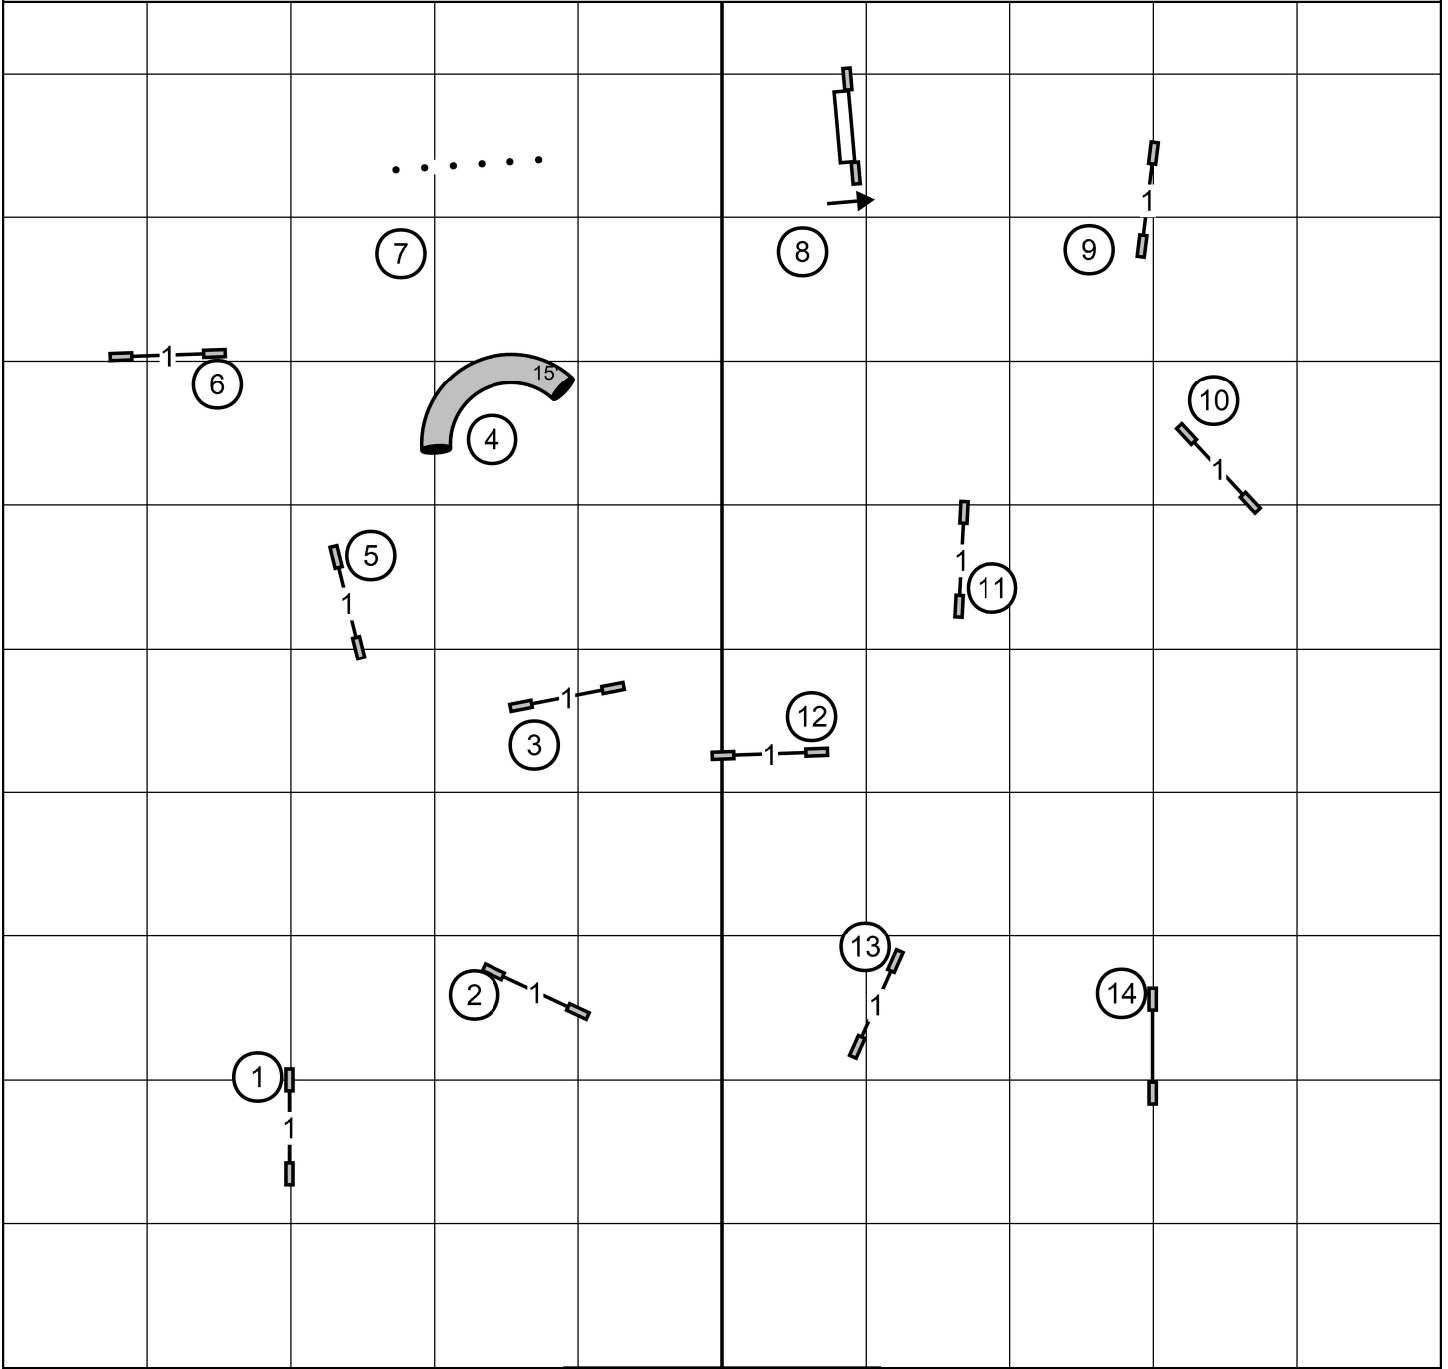

Linn County Kennel Club

NOVICE JWW

Sunday, February 22, 2026

Terri Everline

Next dog on line at 13