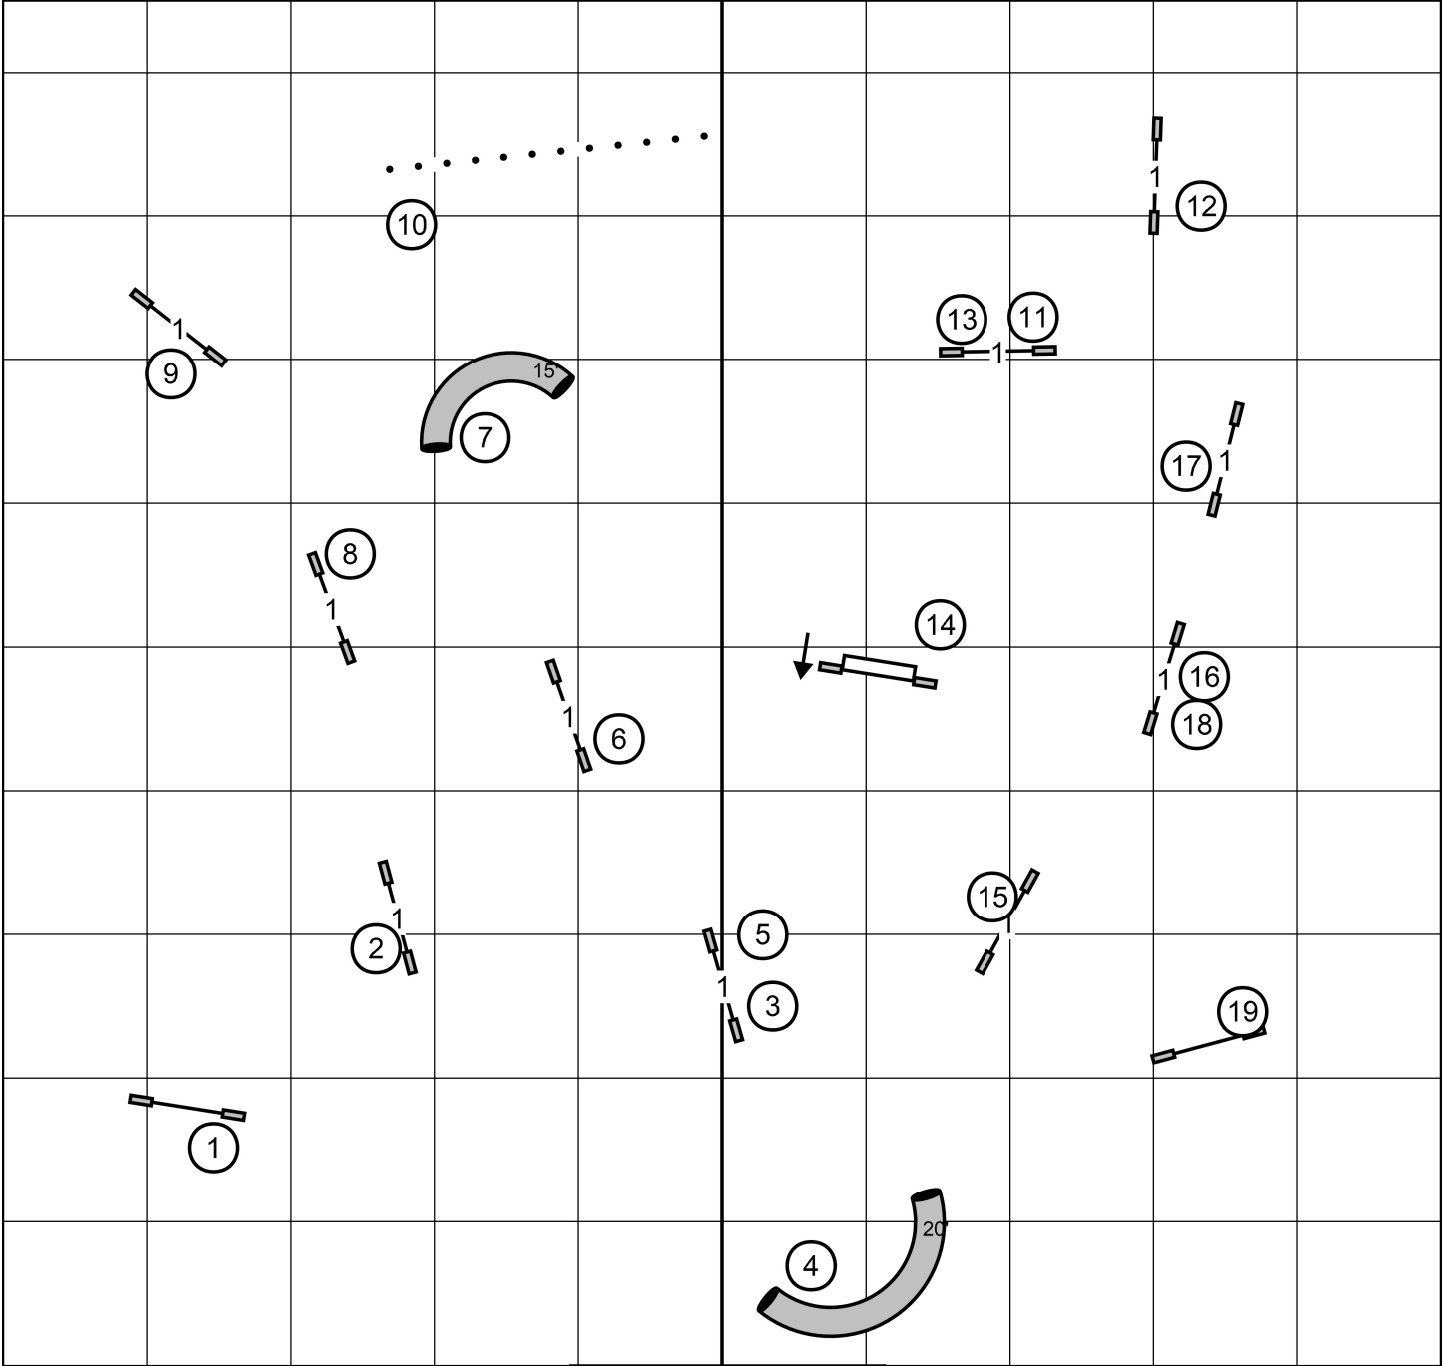

Linn County Kennel Club
PREMIER JWW
Sunday, February 22, 2026
Terri Everline

Next dog on line at 17