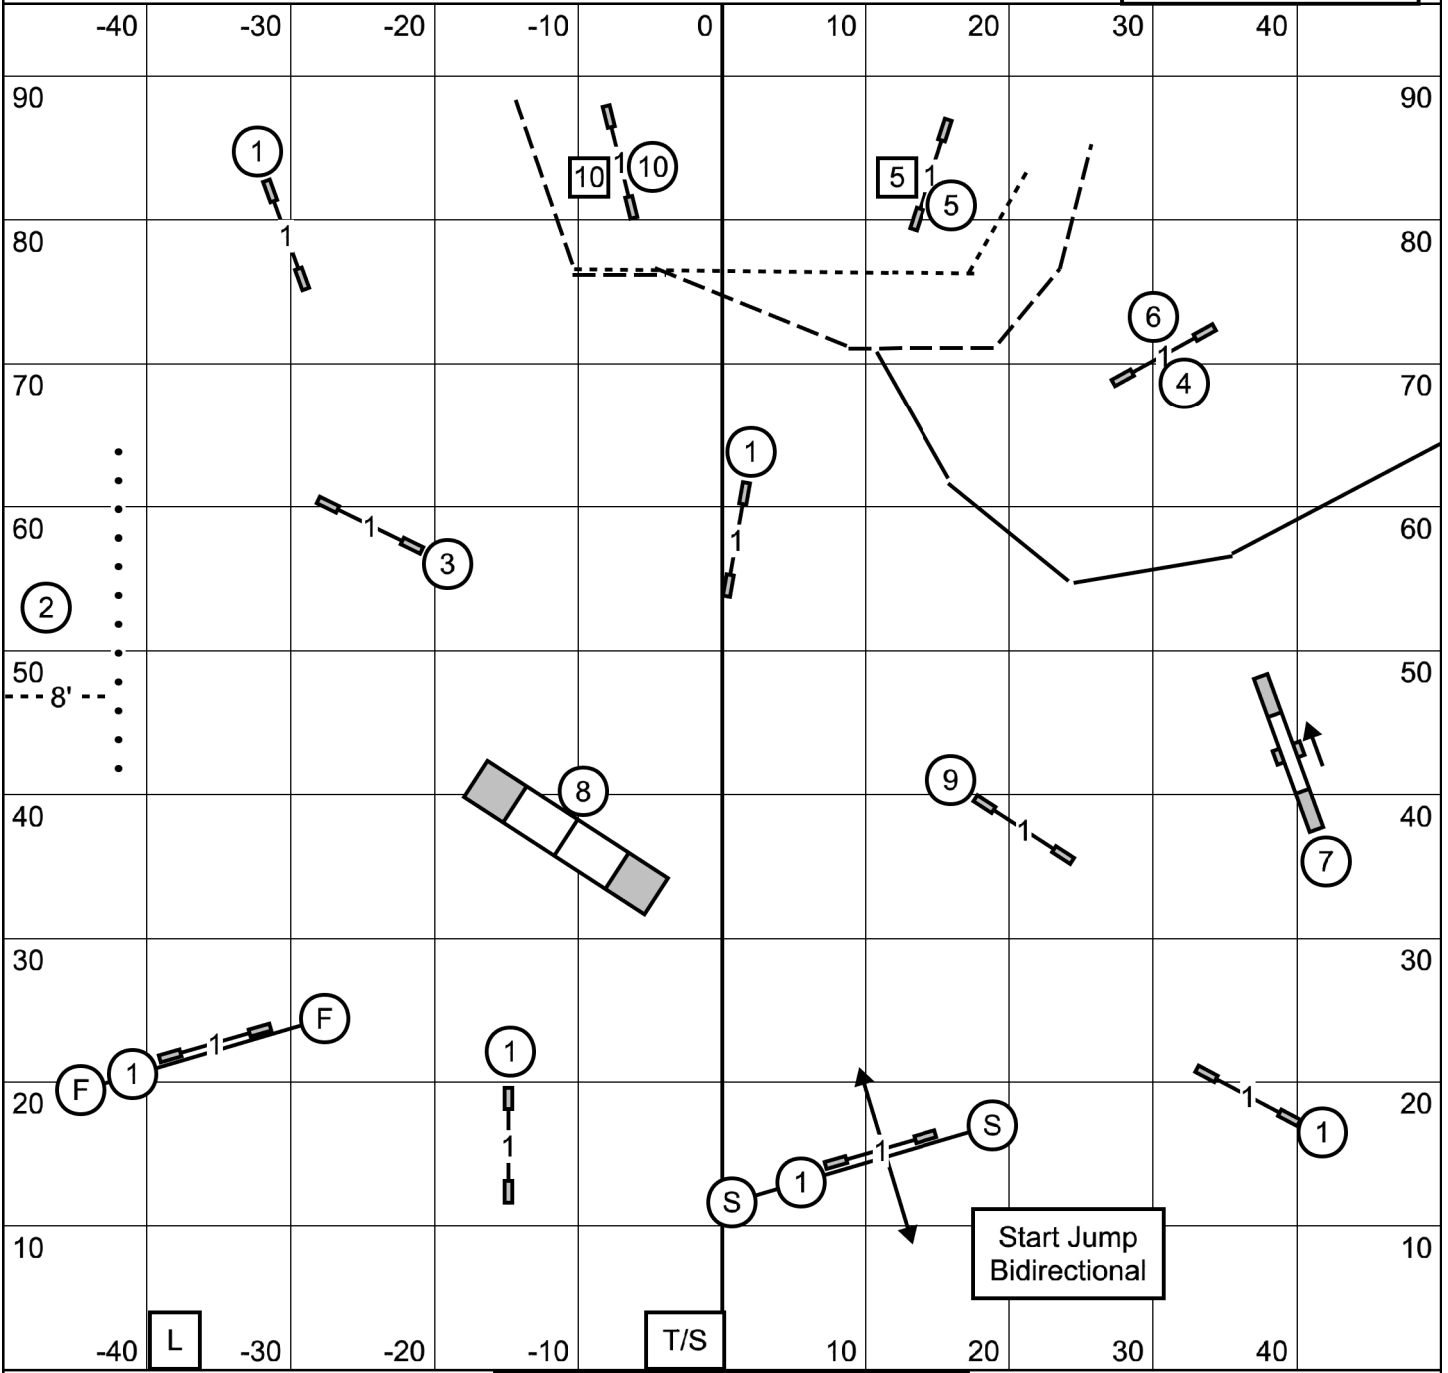

Ex/Master 4-5-6 (circles)-solid line
 Open 5-10(circles)or 10-5 (squares), dashed line
 Novice 5-10(circles)or 10-5 (squares), dotted line
 #10 pts bidirectional for Excellent/Master

8" = 38 sec
 12"/16" = 35 sec
 20"/24"/26" = 32 sec
 (add 3 sec for Preferred)

Ex/Master: 60 points
 Open: 55 points
 Novice: 50 points
 (bonus = 20 points)

GATE

ALL FAST CLASSES
 German Shepherd Club of Oregon
 Friday, April 24, 2026
 Judge: Susan Leitner

GATE