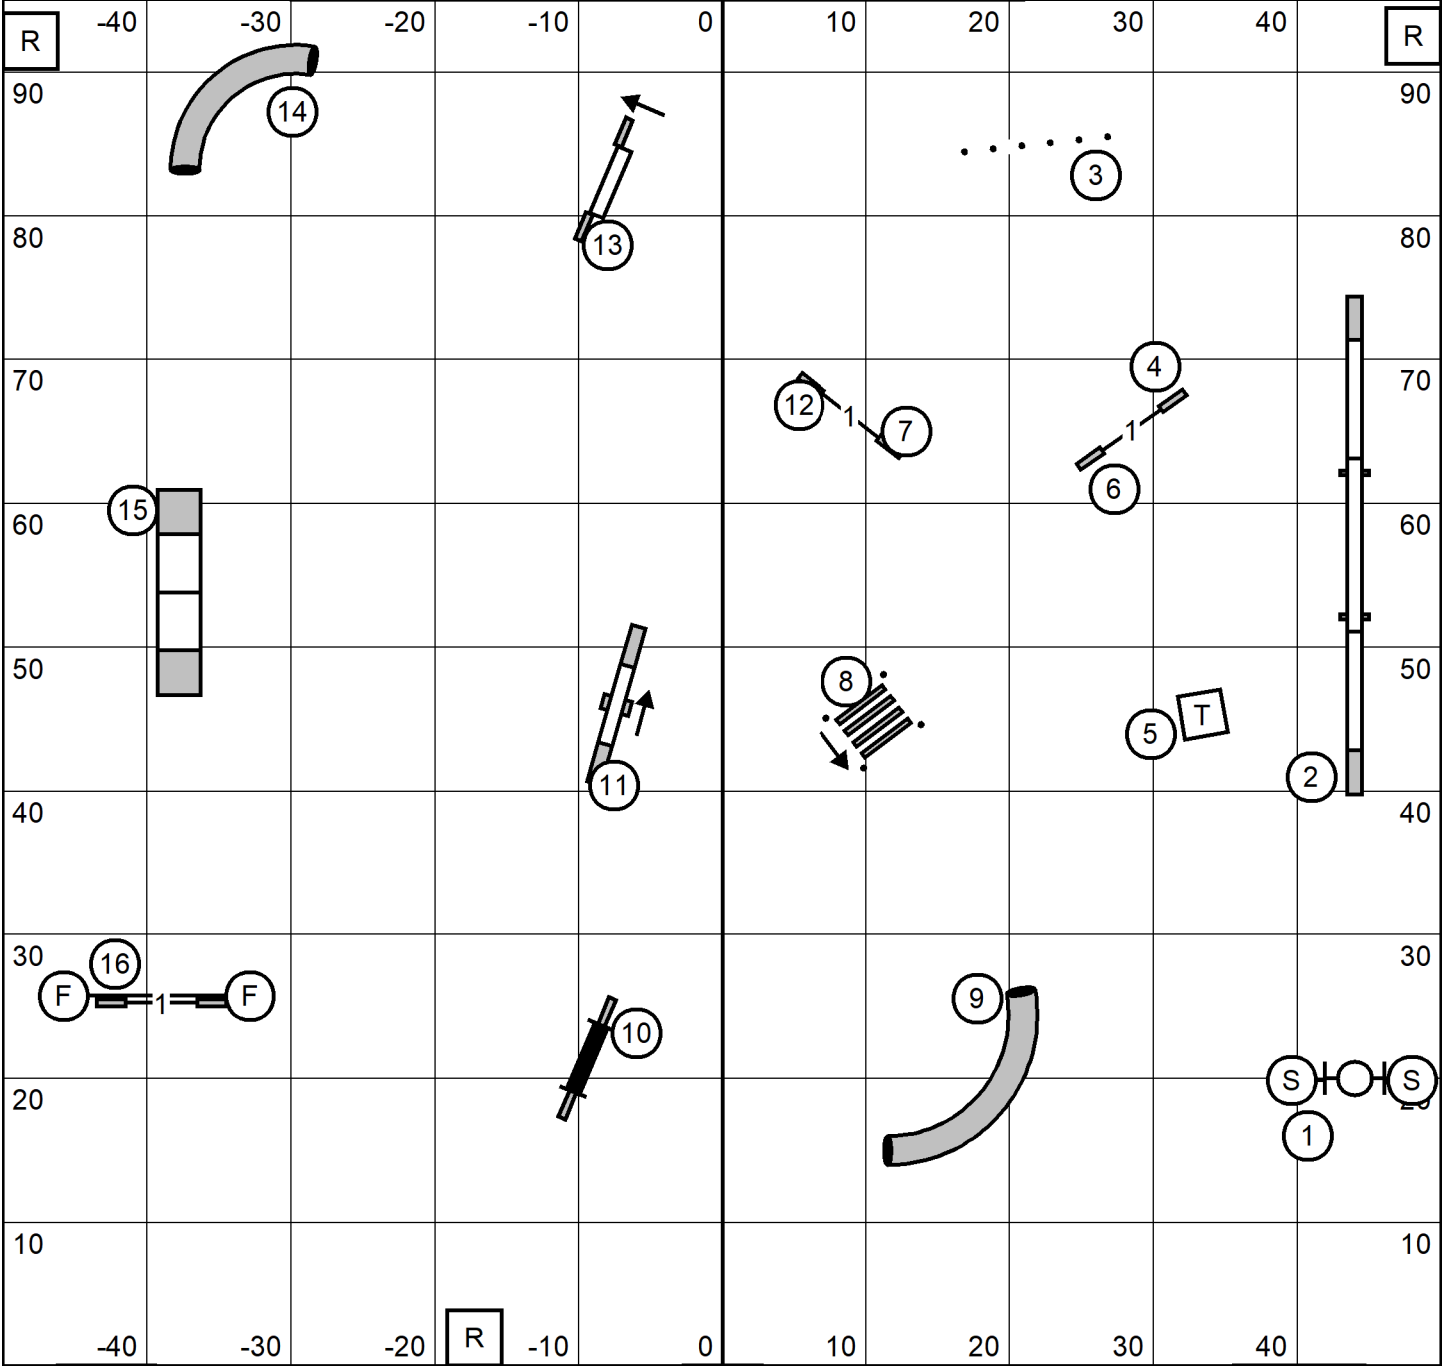

GERMAN SHEPHERD DOG CLUB OF OREGON
 CLARK COUNTY EVENT CENTER, RIDGEFIELD WA
 SATURDAY MAY 19, 2026
NOVICE STANDARD
 JUDGE: SHERRY JEFFERSON

EXIT

T/S

ENTER