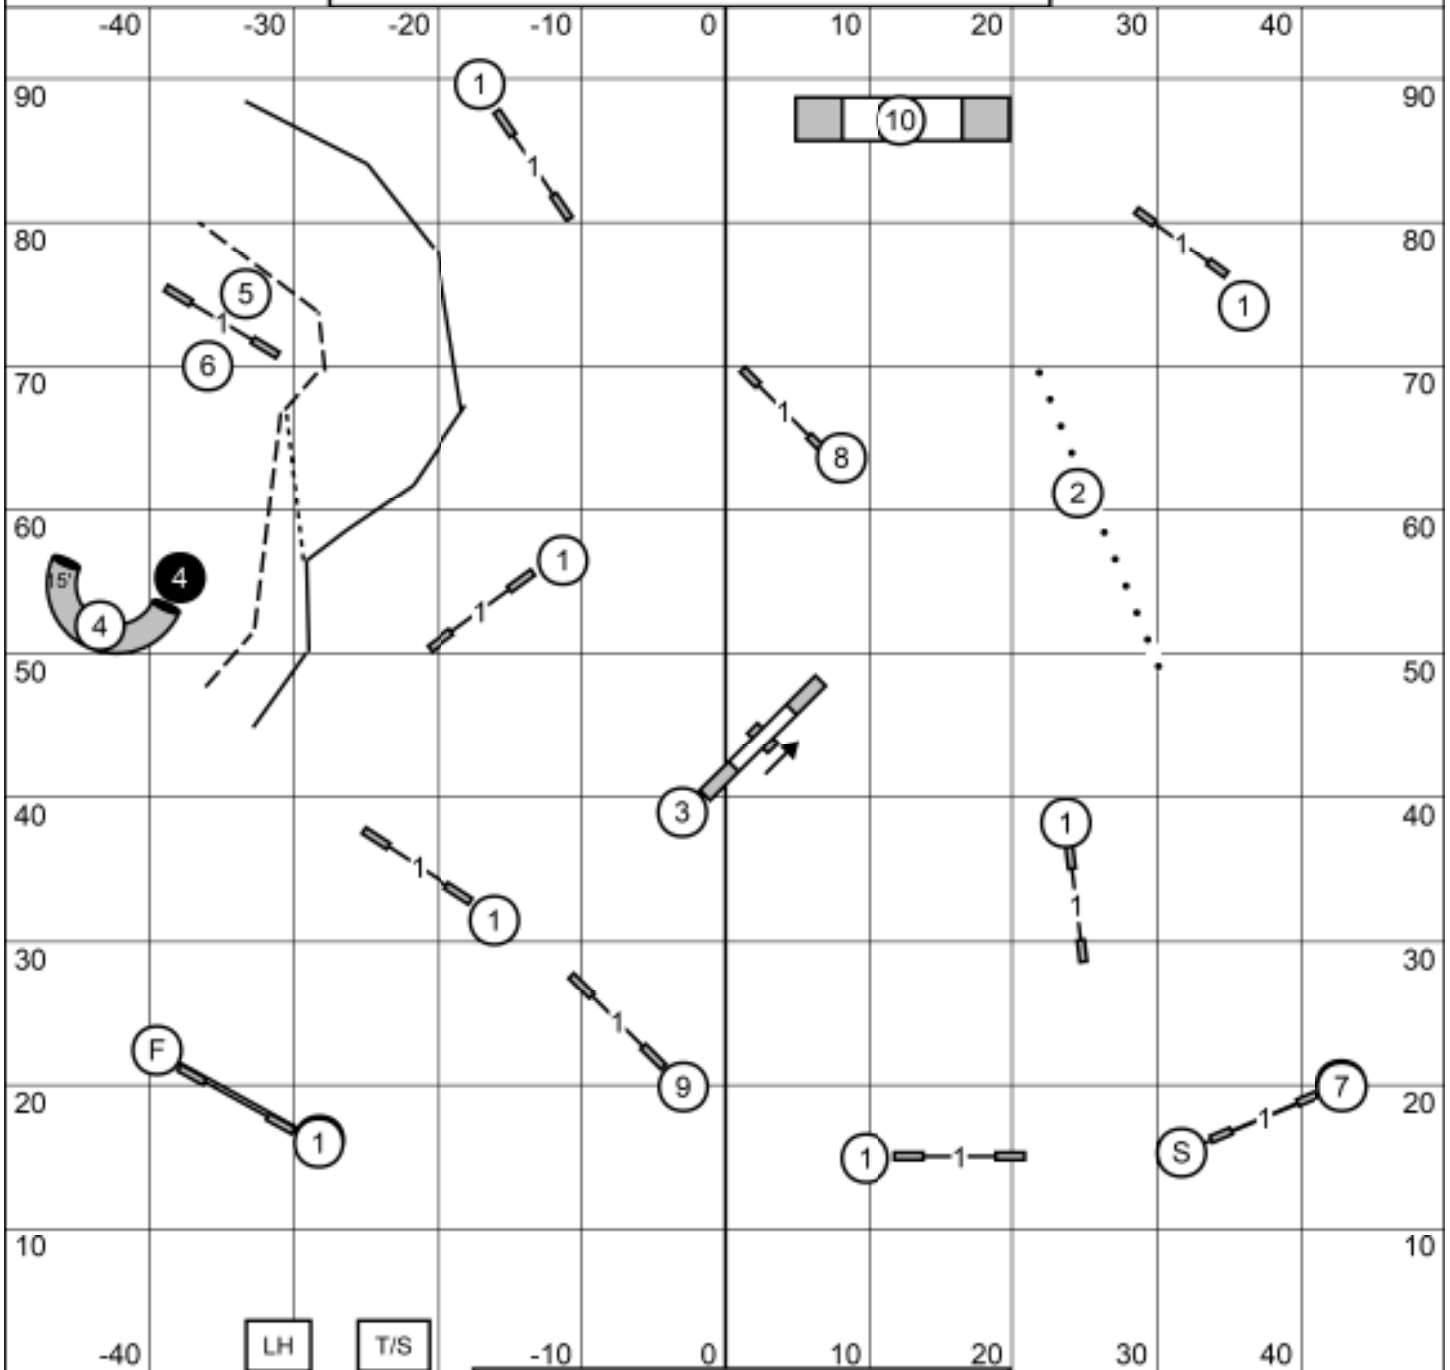

Novice SEND (dashed line)
Open SEND dashed/dotted/solid line)
4 - 6 OR 5 - 4
Exc/Master SEND
5 - 4 - 6 (solid line)

Exit

Columbia River Agility Club
 Judge: Oksana Syrkin Date: 06/05/2026

Enter

FAST all levels