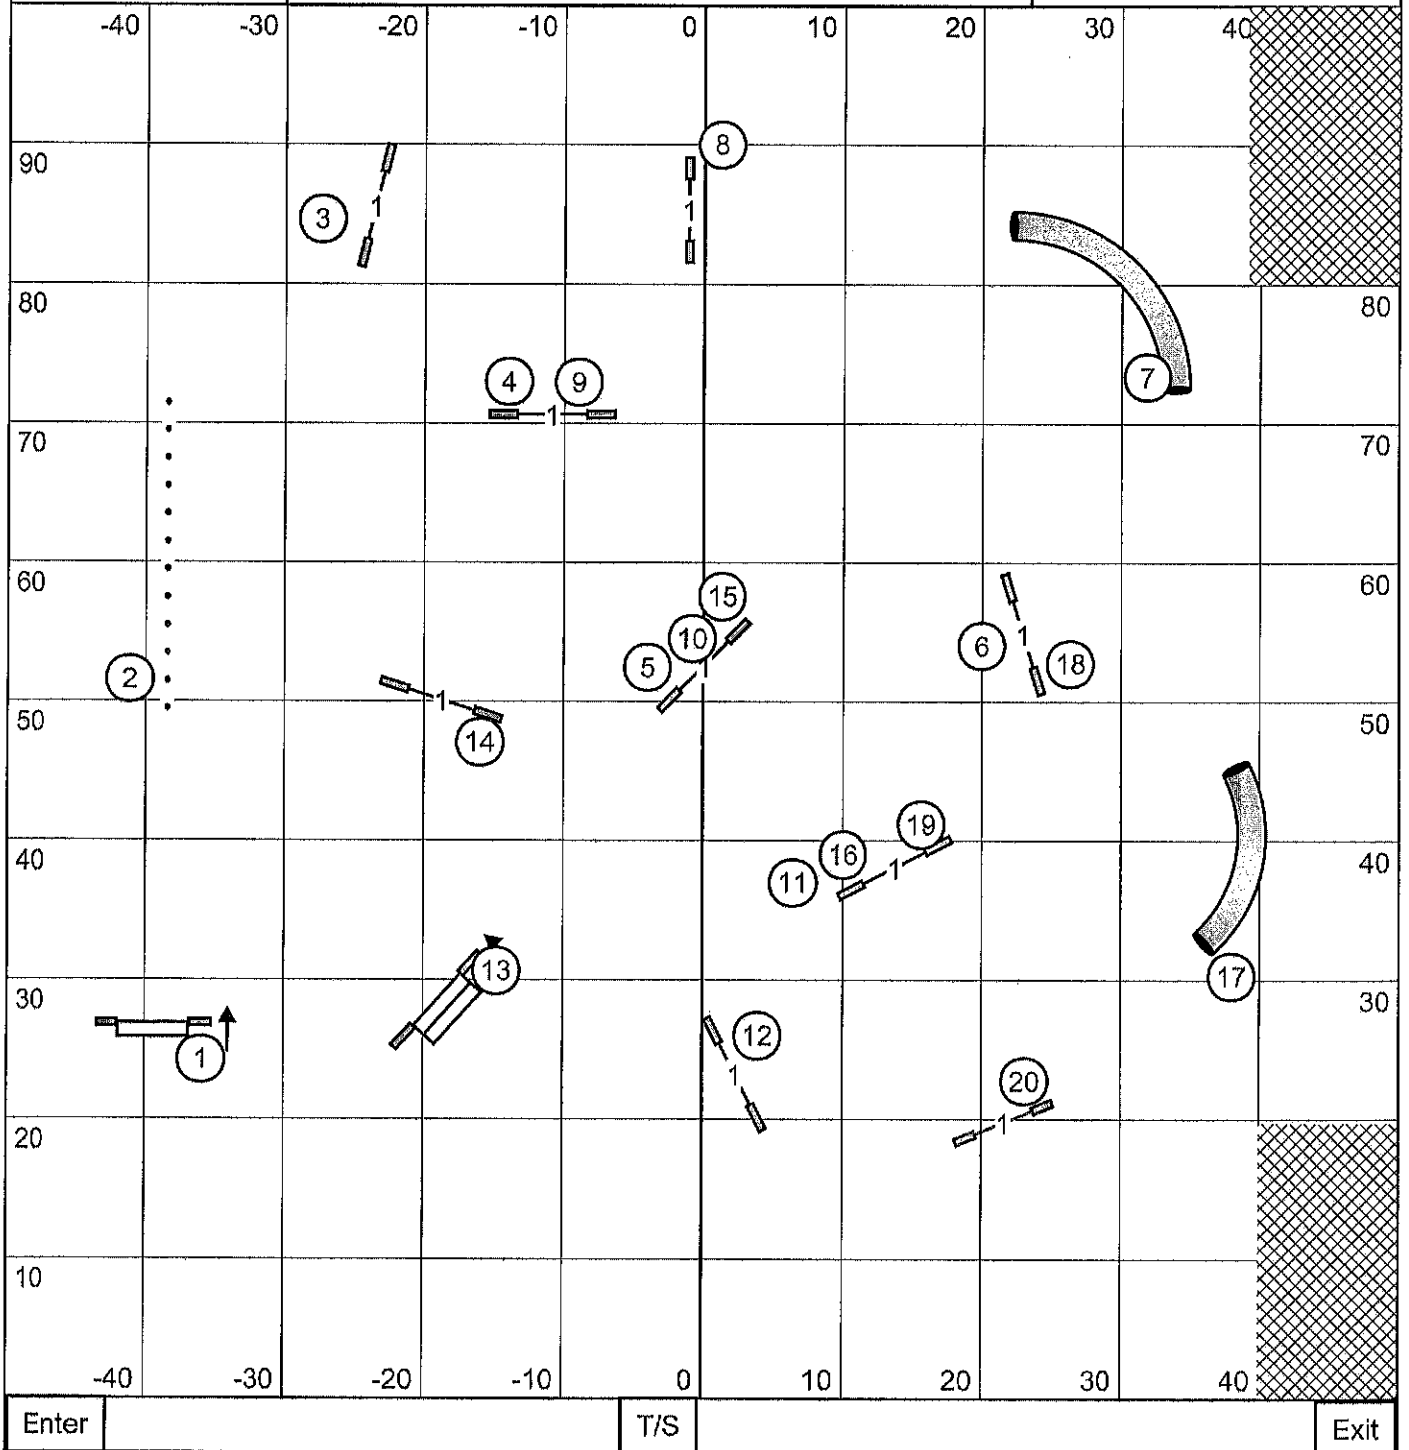

Enter

T/S

Exit

Open Standard

Friday, June 12, 2026

Boston Terrier Club of Western Washington Auburn, WA

Tracy Mazur-Judge

Open JWW