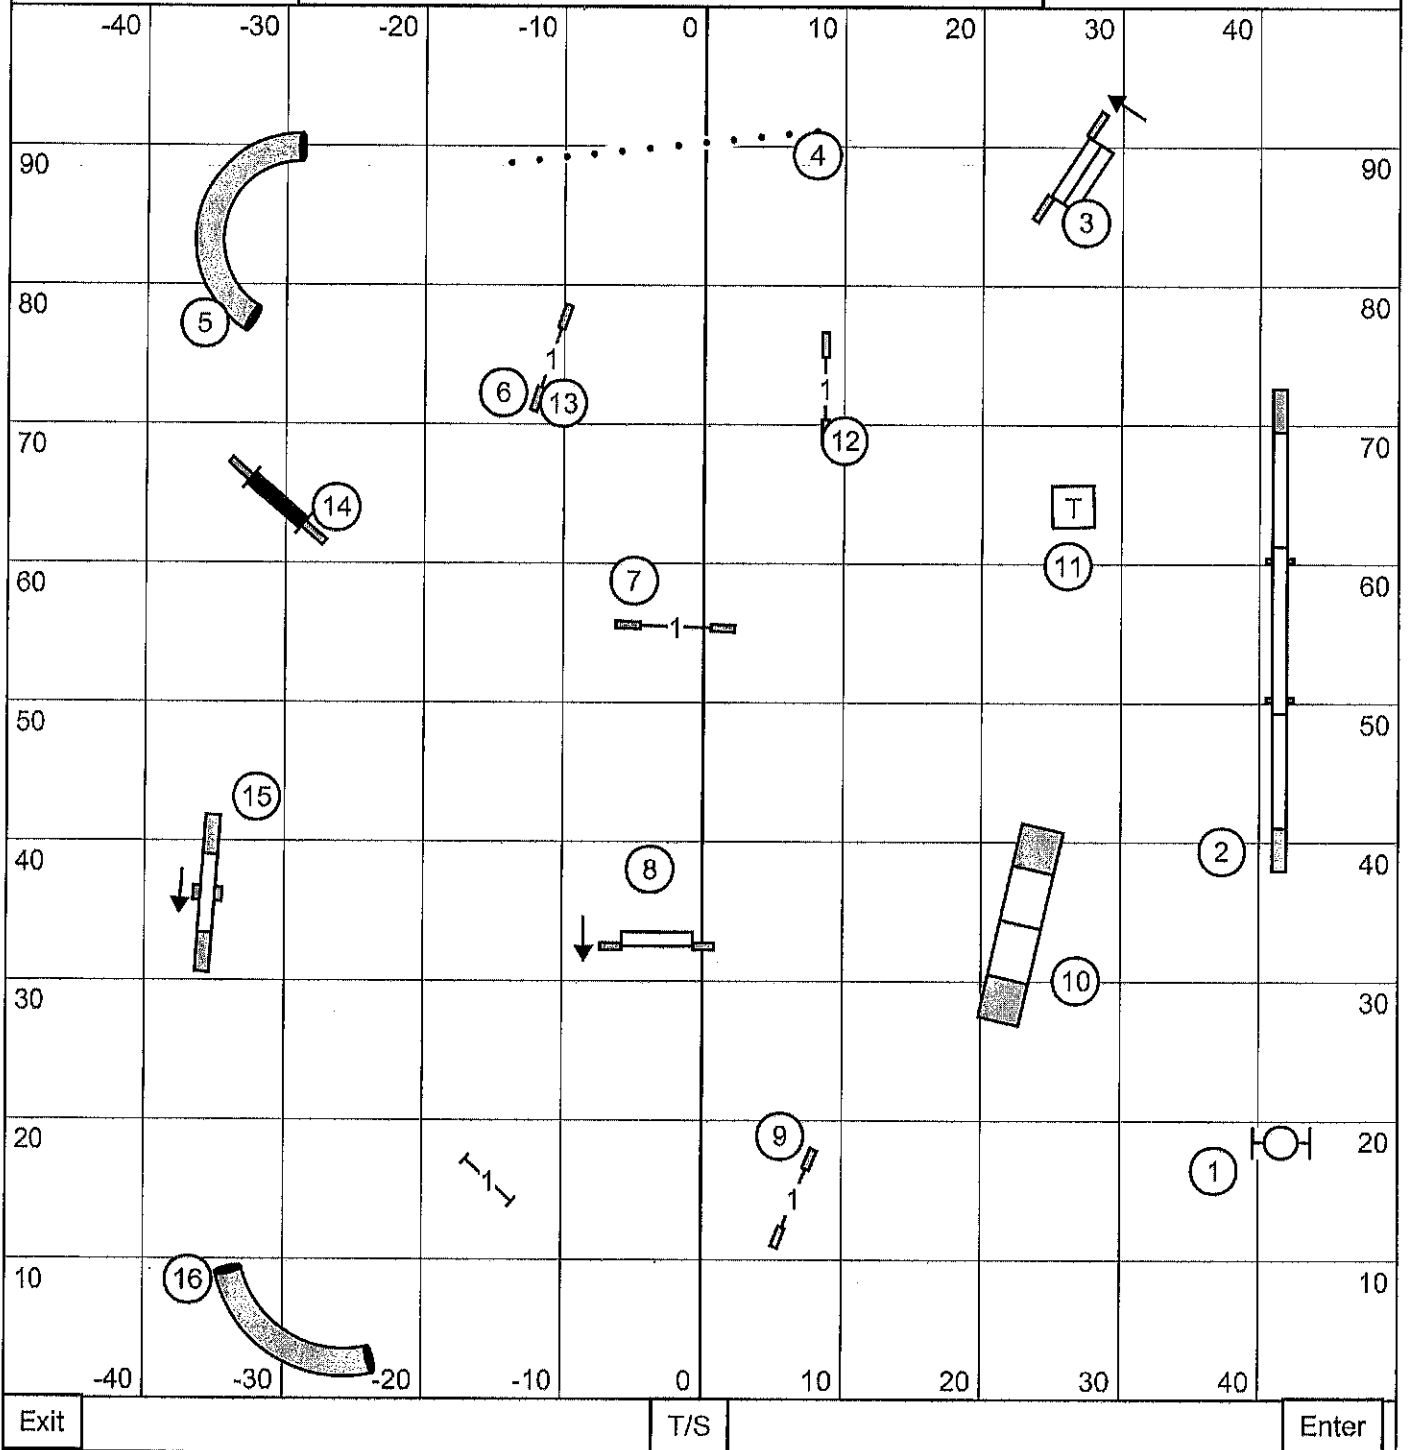

Enter

T/S

Exit

Open Standard

Friday, June 12, 2026

Boston Terrier Club of Western Washington Auburn, WA

Tracy Mazur-Judge

Open JWW