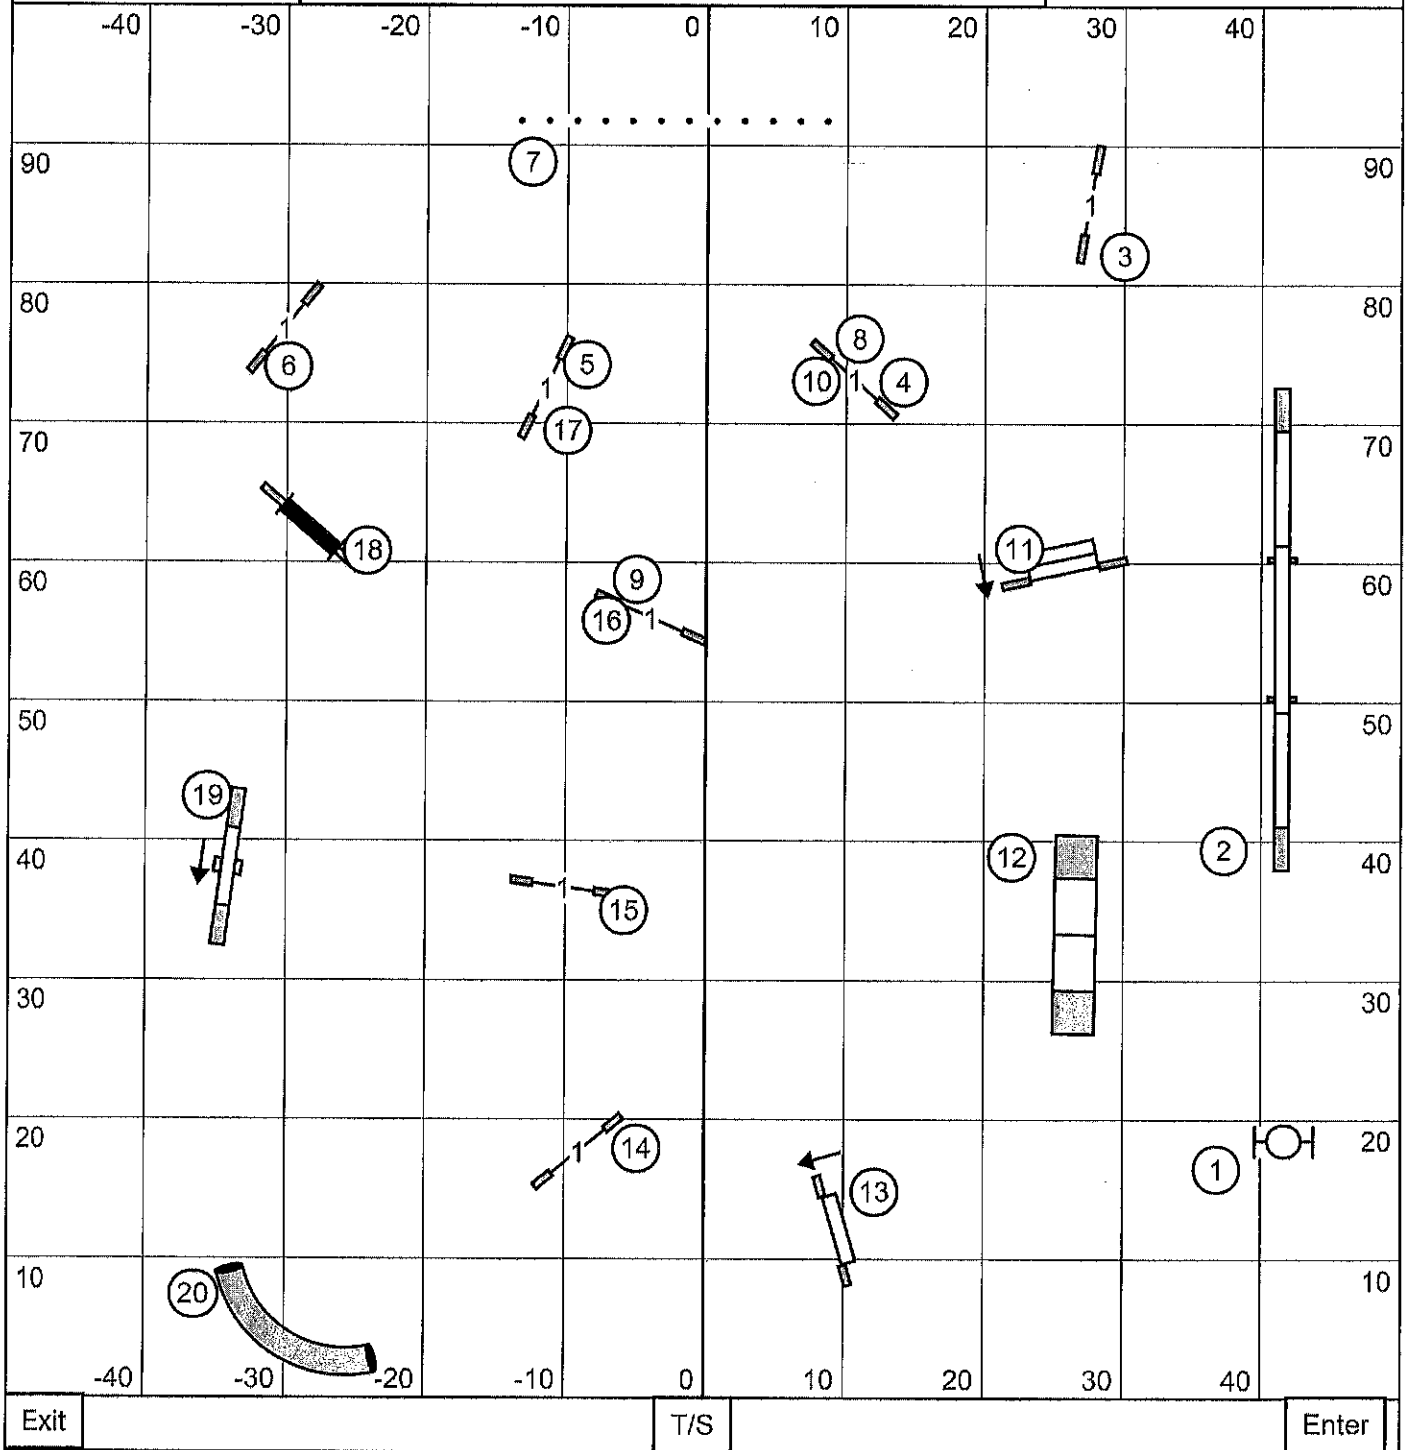

Master/Excellent Standard

Friday, June 12, 2026
Boston Terrier Club of Western Washington Auburn, WA
Tracy Mazur-Judge