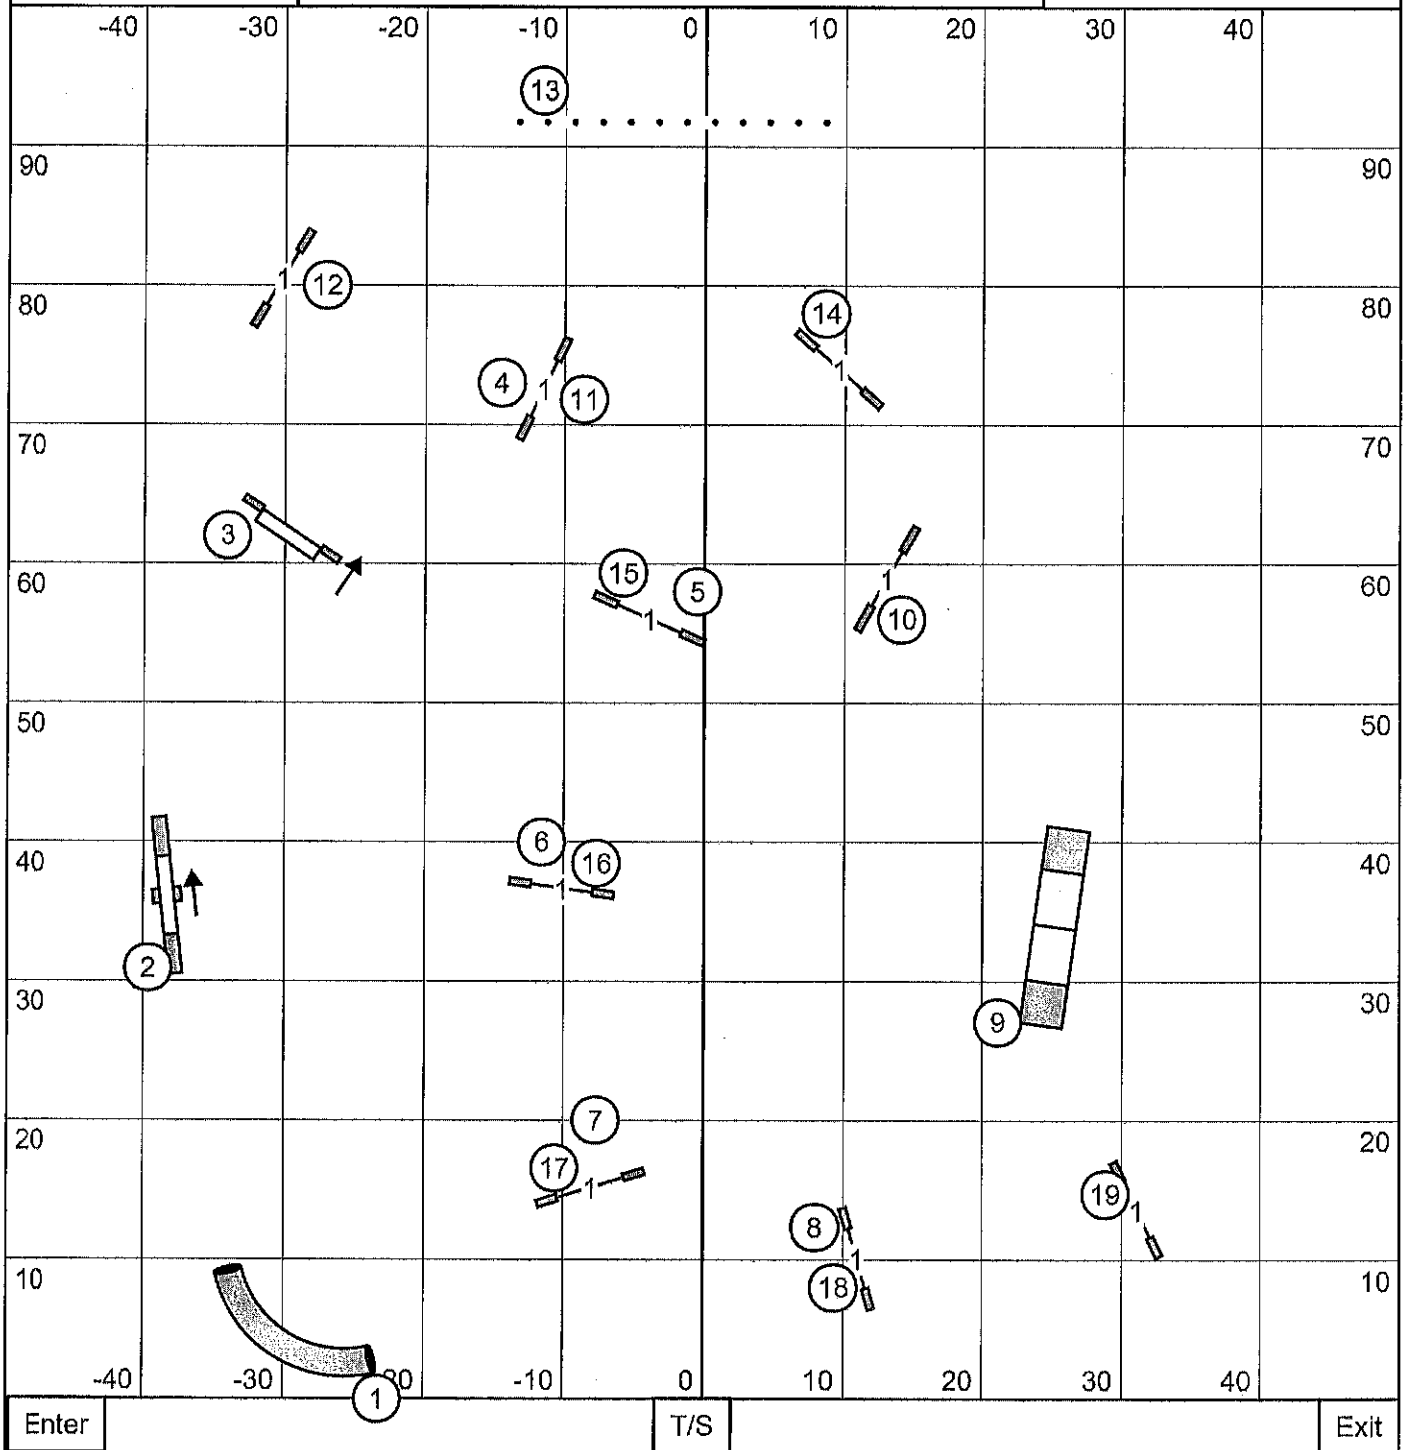

T2B

Friday, June 12, 2026

Boston Terrier Club of Western Washington Auburn, WA

Tracy Mazur-Judge

Premier Standard

Friday, June 12, 2026

Boston Terrier Club of Western Washington Auburn, WA

Tracy Mazur-Judge