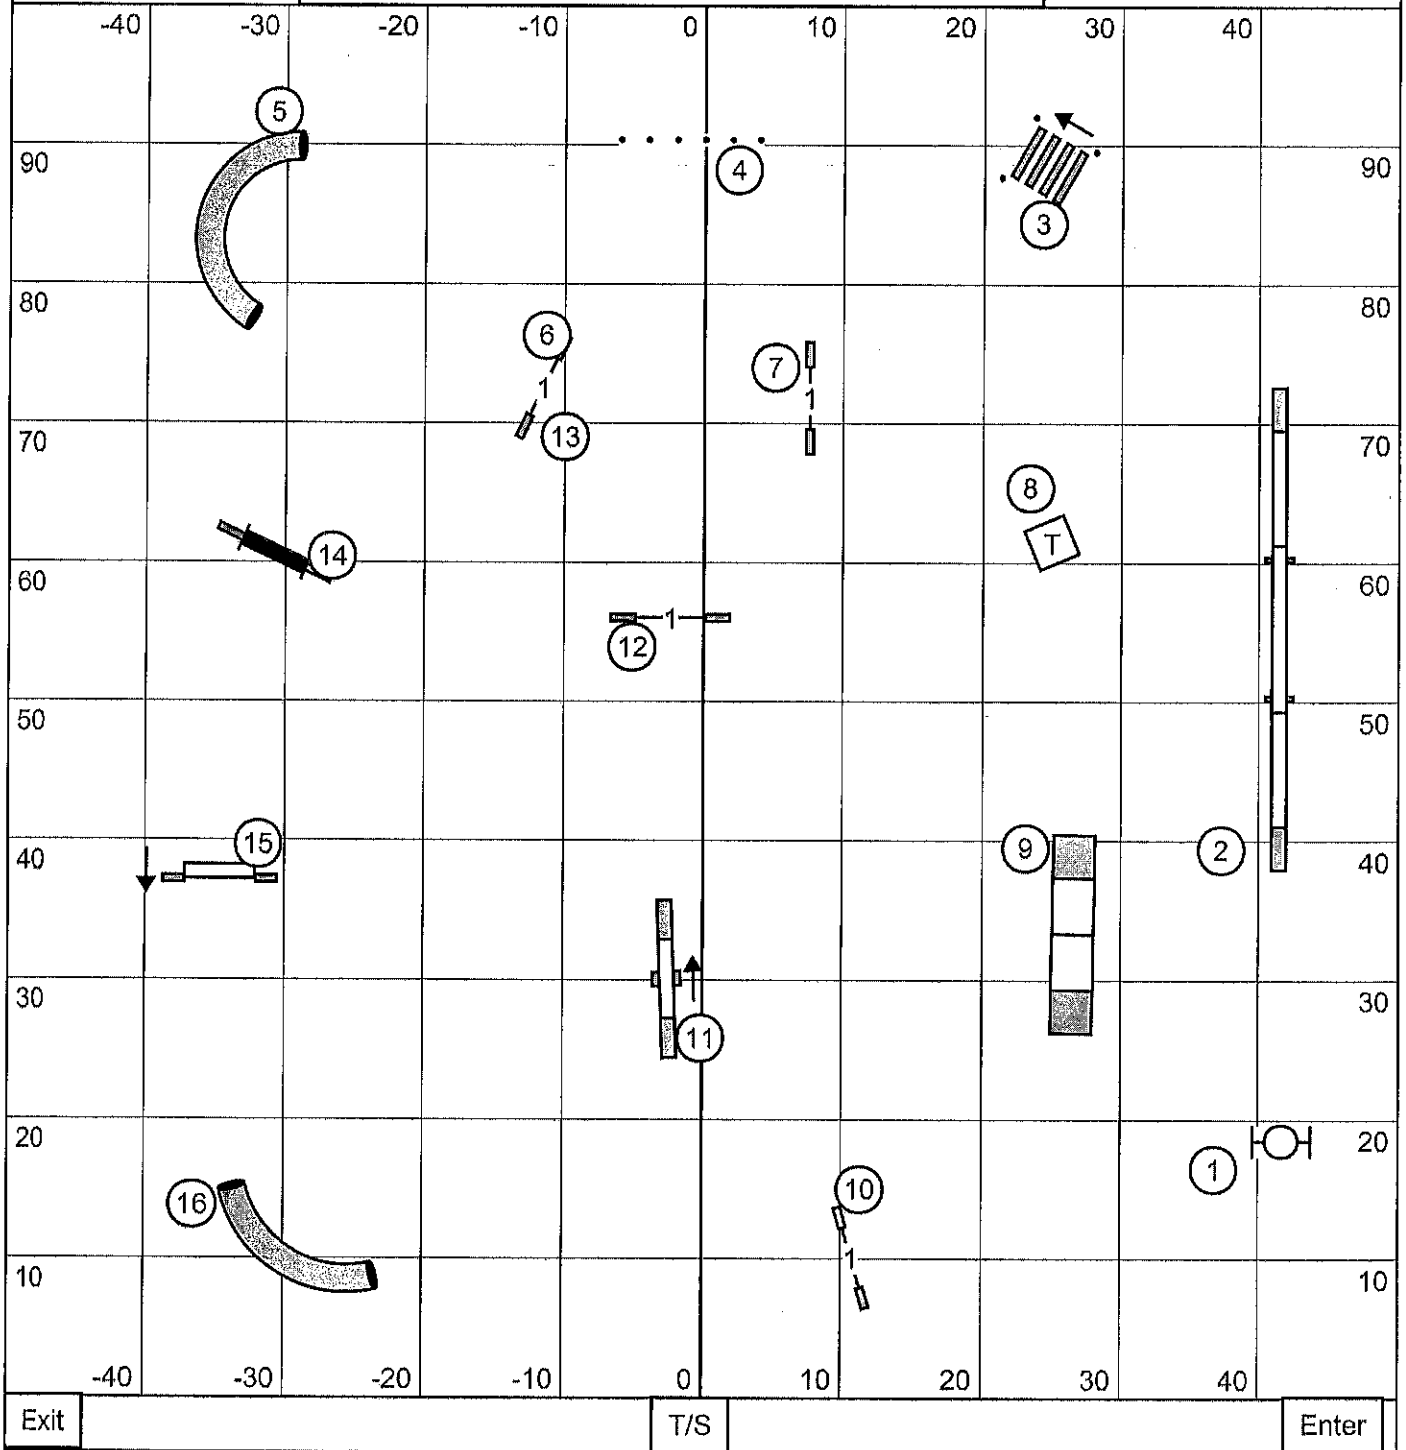

Novice Standard

Friday, June 12, 2026

Boston Terrier Club of Western Washington Auburn, WA

Tracy Mazur-Judge

Exit

T/S

Enter