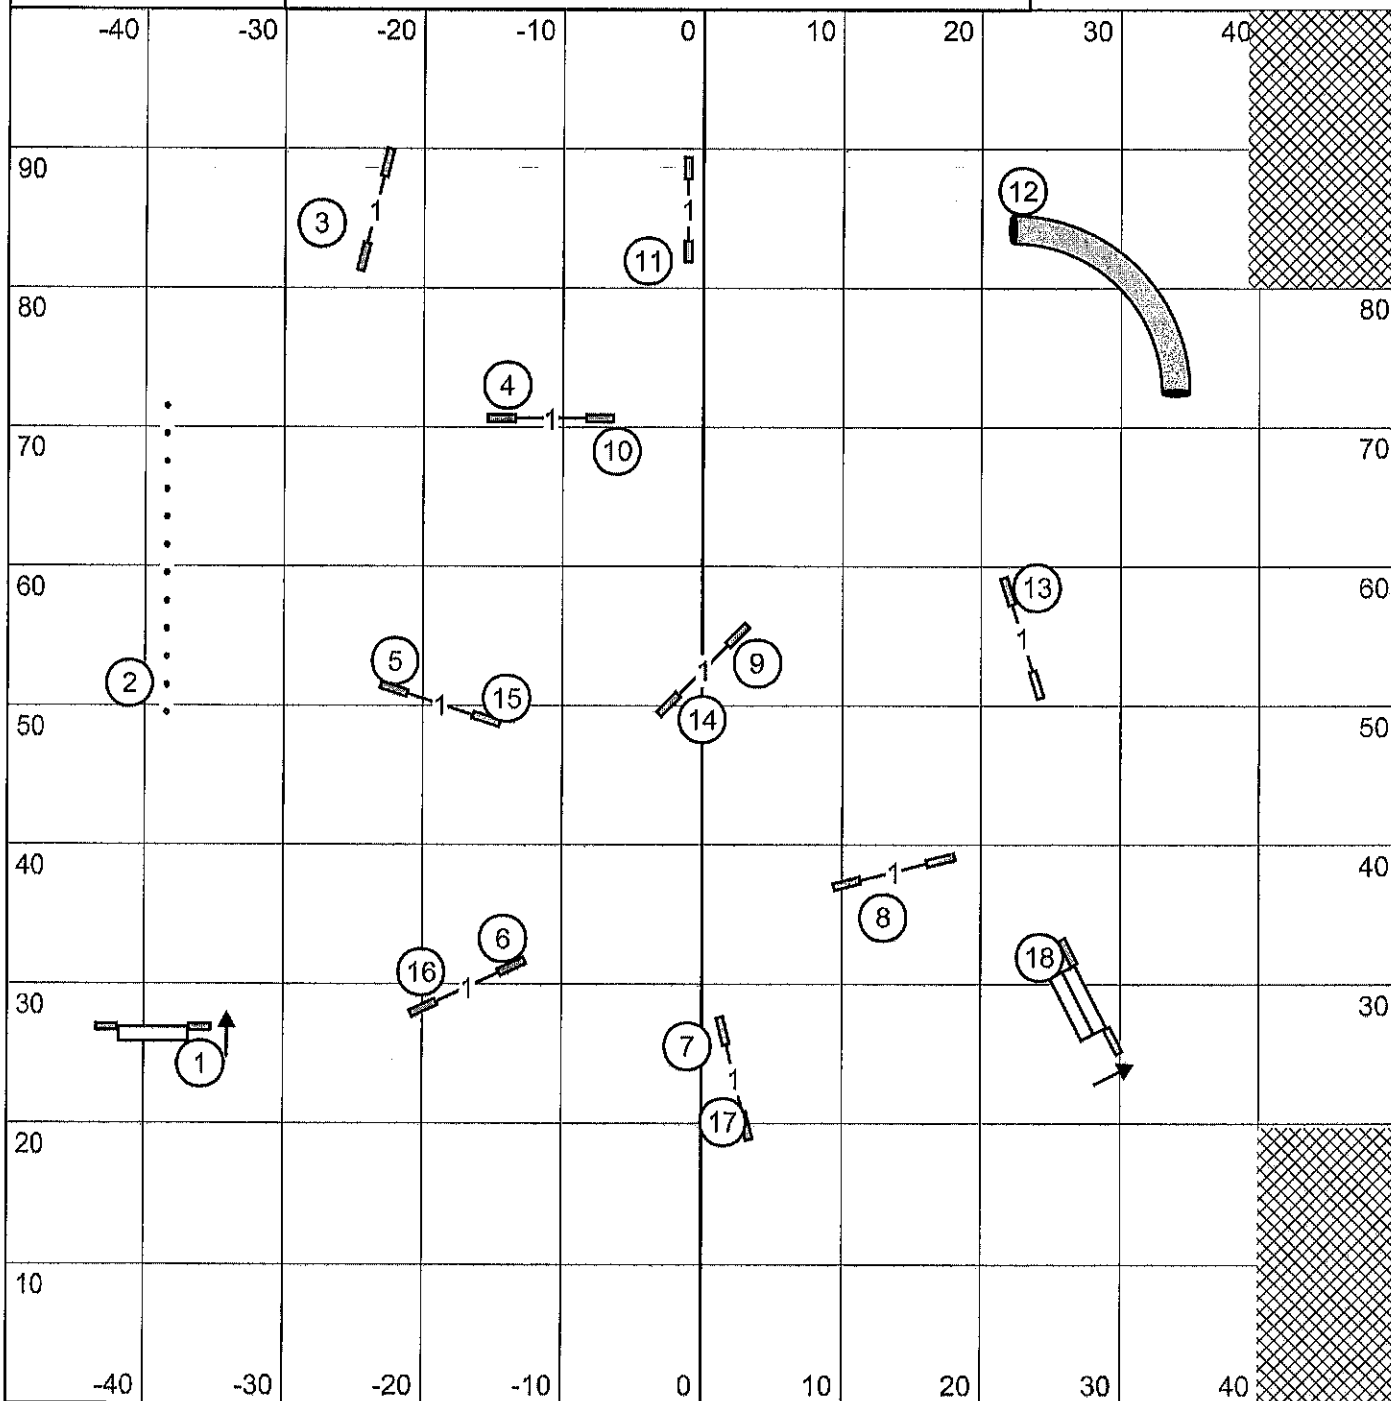

Open JWW

Friday, June 12, 2026

Boston Terrier Club of Western Washington Auburn, WA

Judge: Tracy Mazur

Enter					T/S					Exit