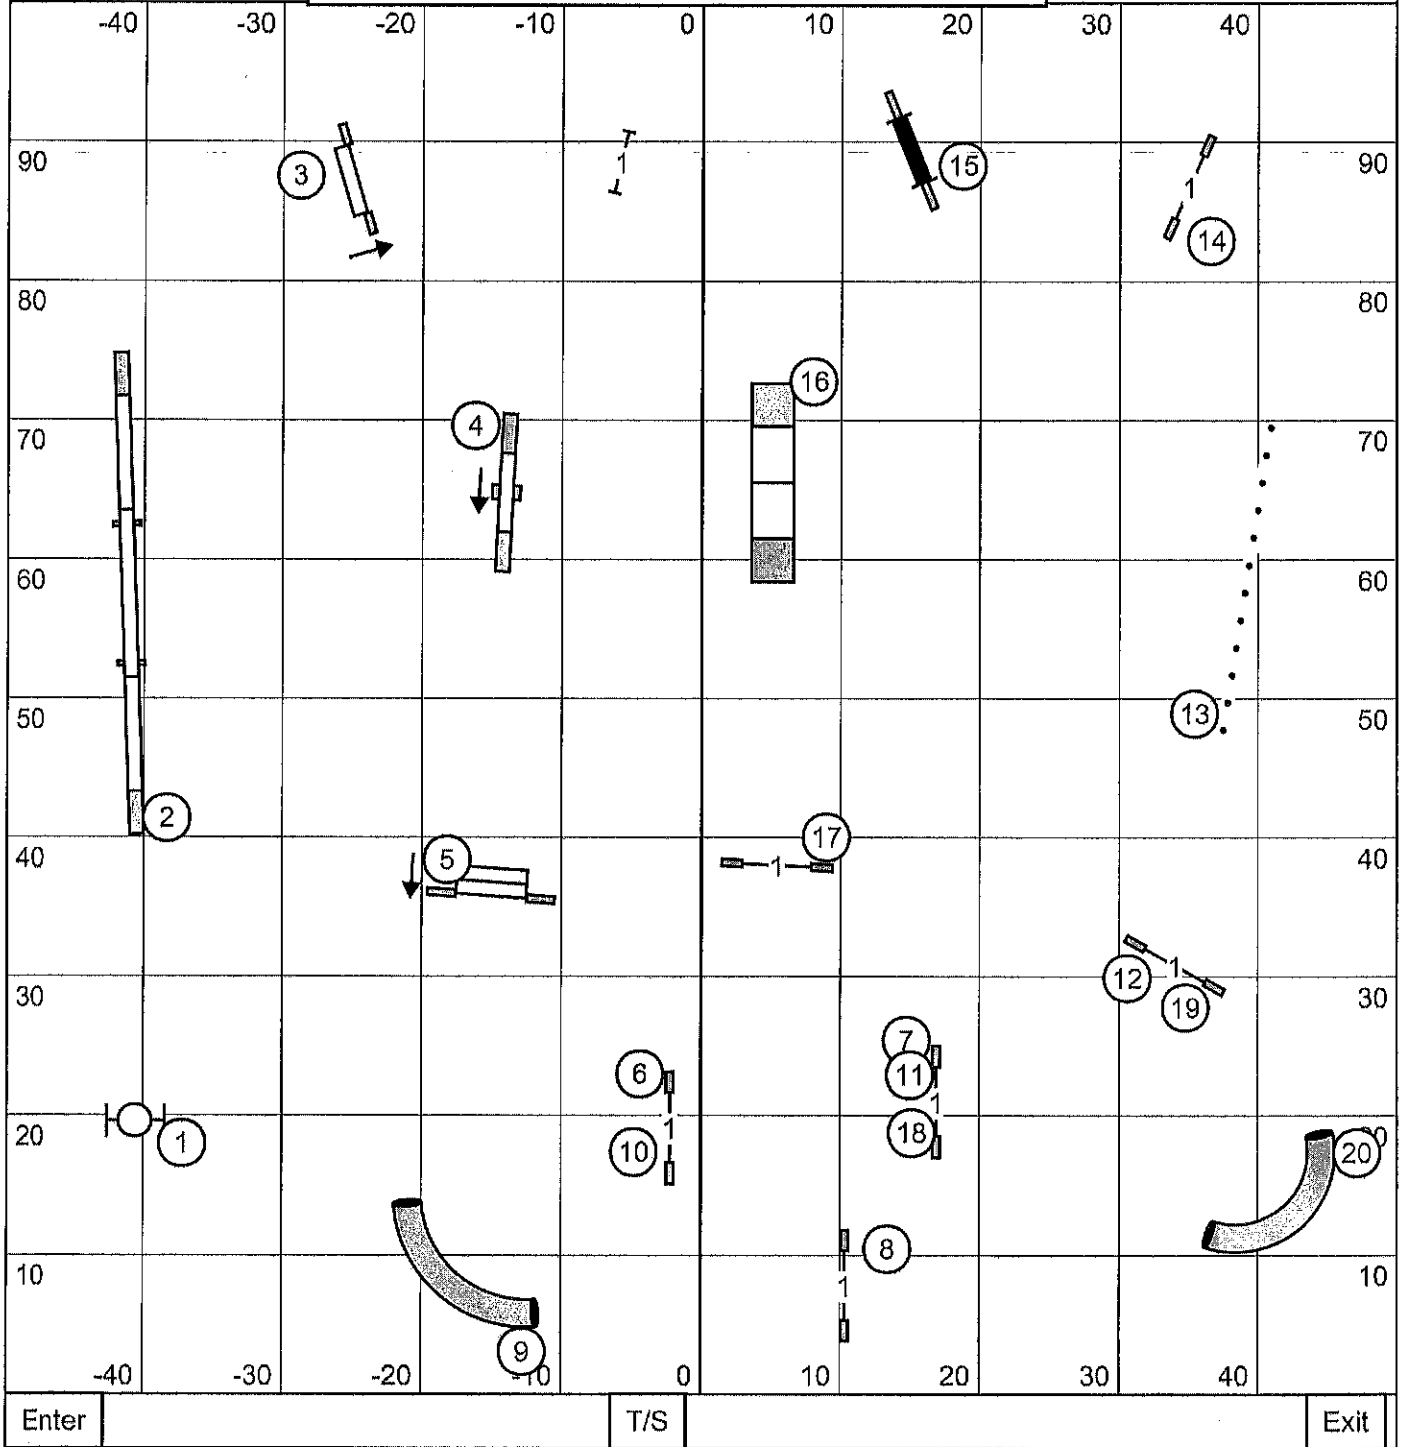

Master/Excellent Standard

Saturday, June 13, 2026
Boston Terrier Club of Western Washington Auburn, WA
Tracy Mazur-Judge