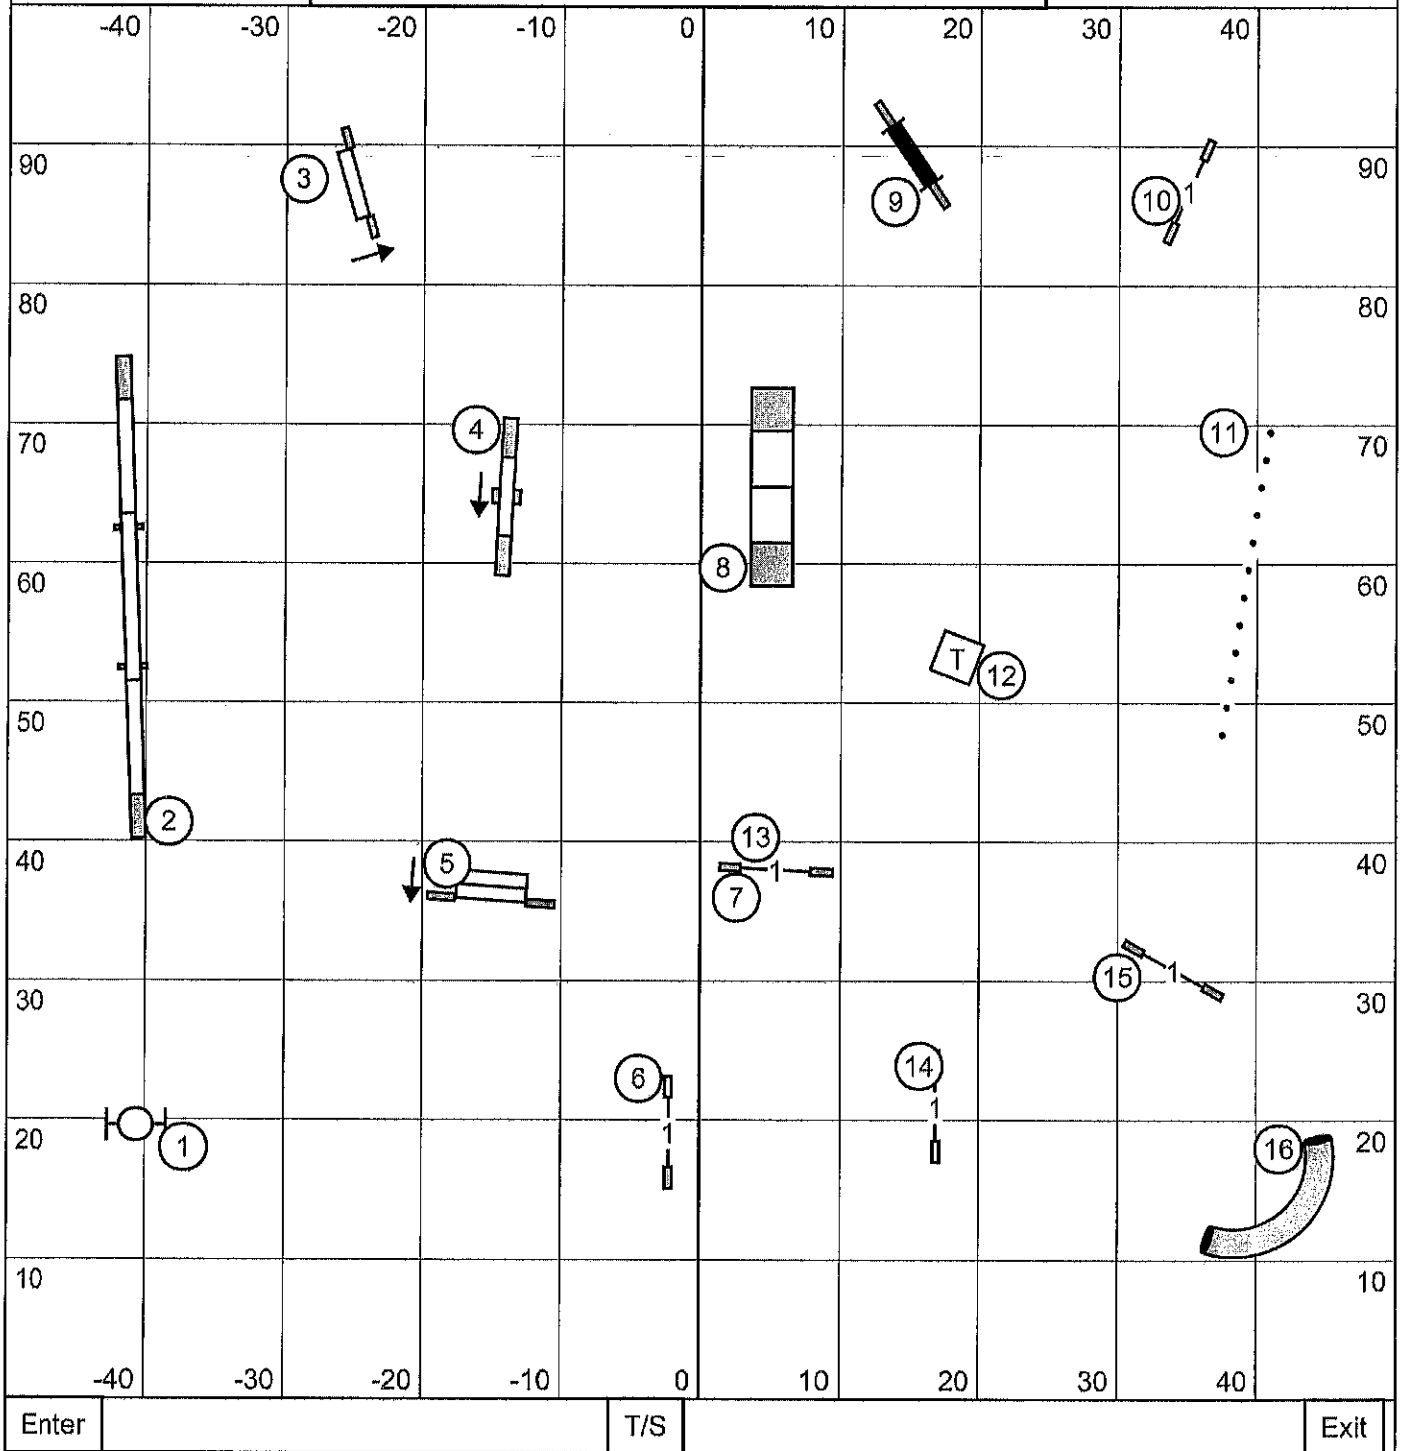

Open Standard

Saturday, June 13, 2026

Boston Terrier Club of Western Washington Auburn, WA

Tracy Mazur-Judge