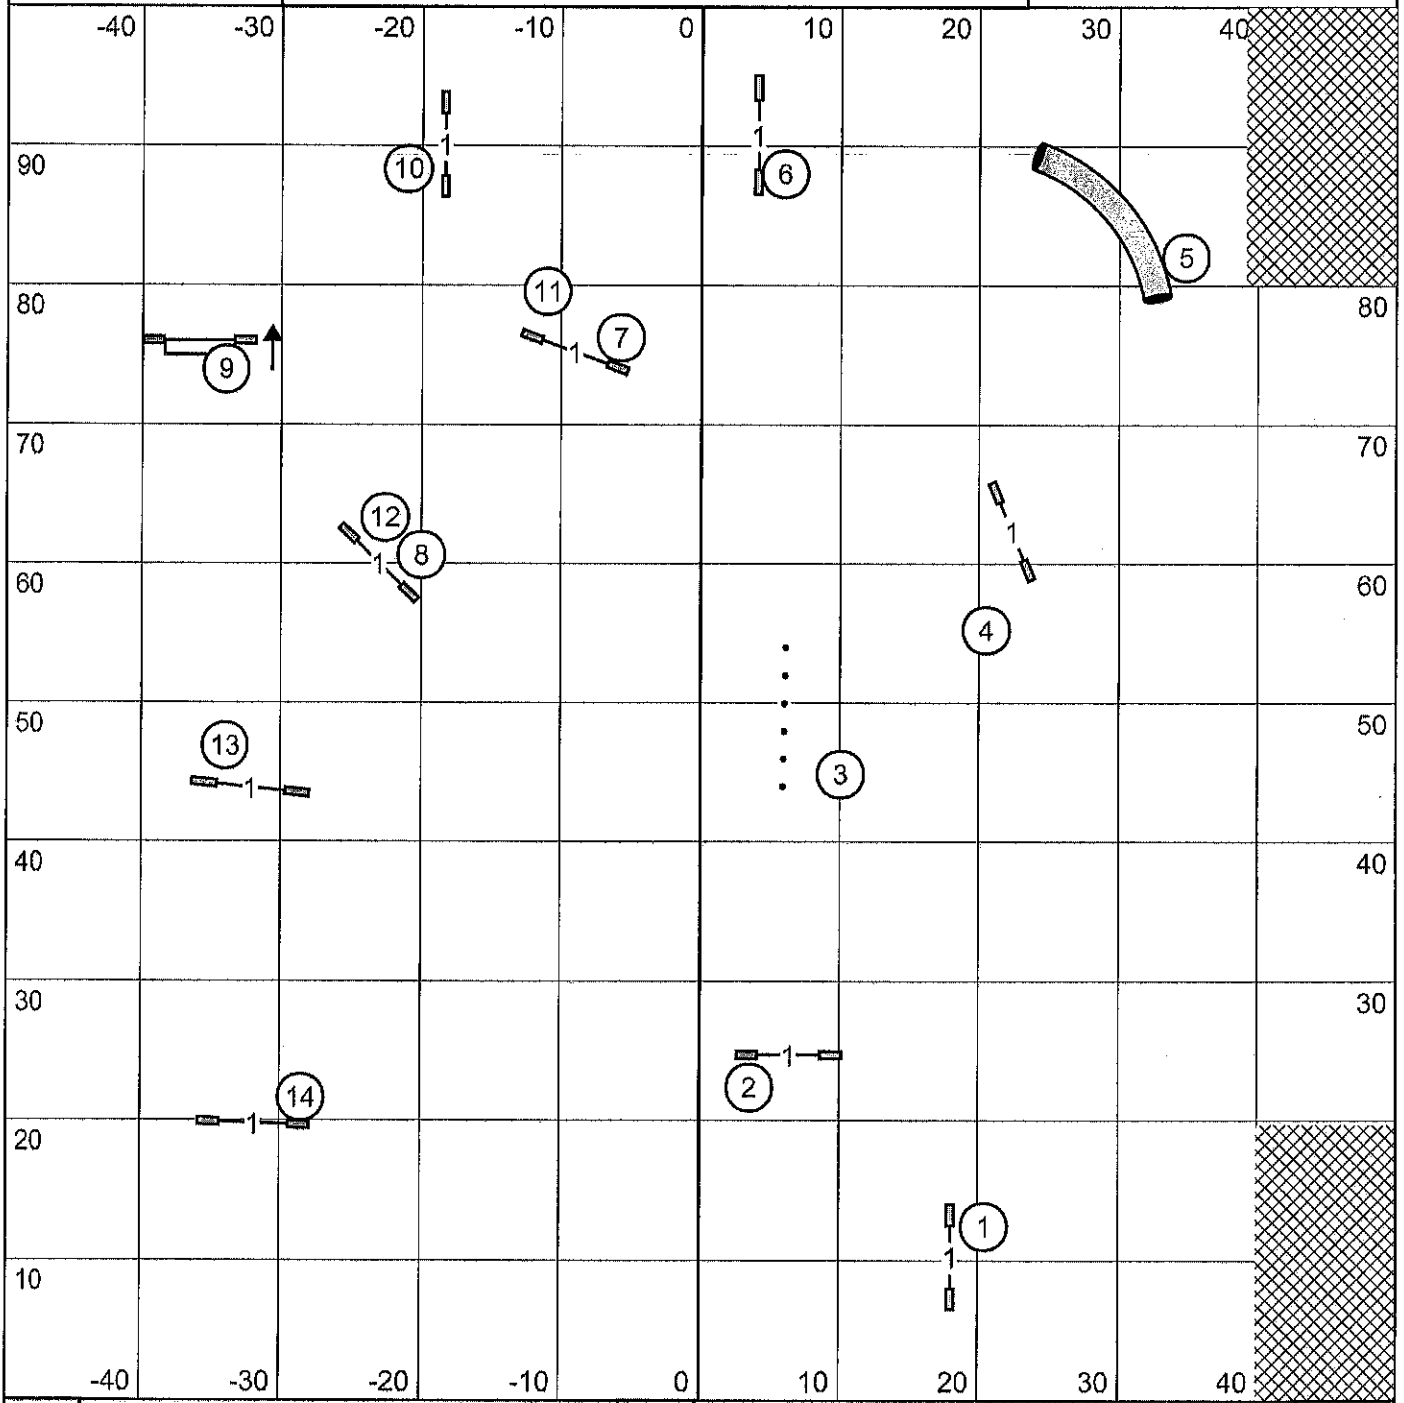

Novice JWW

Saturday, June 13, 2026

Boston Terrier Club of Western Washington Auburn, WA

Judge: Tracy Mazur

Exit | T/S | Enter