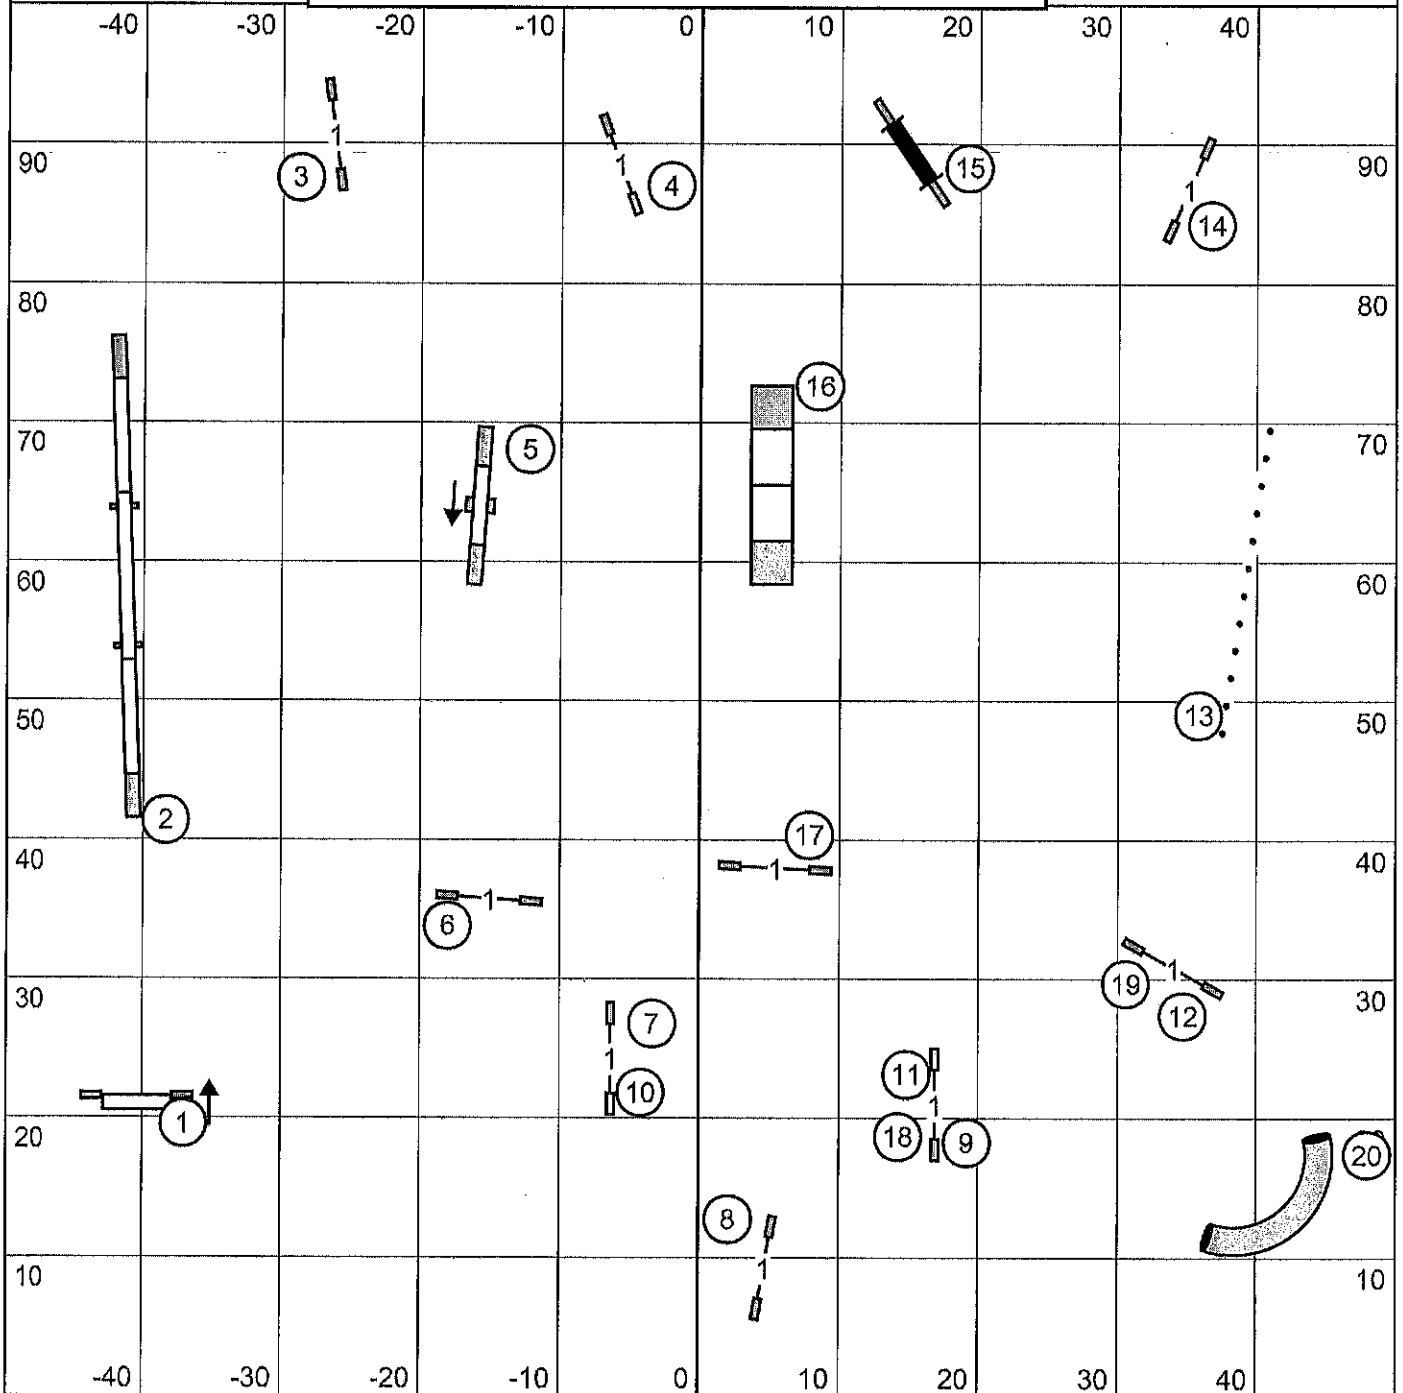

T2B

Saturday, June 13, 2026
Boston Terrier Club of Western Washington Auburn, WA
Tracy Mazur-Judge

Premier Standard

Saturday, June 13, 2026
 Boston Terrier Club of Western Washington Auburn, WA
 Tracy Mazur-Judge