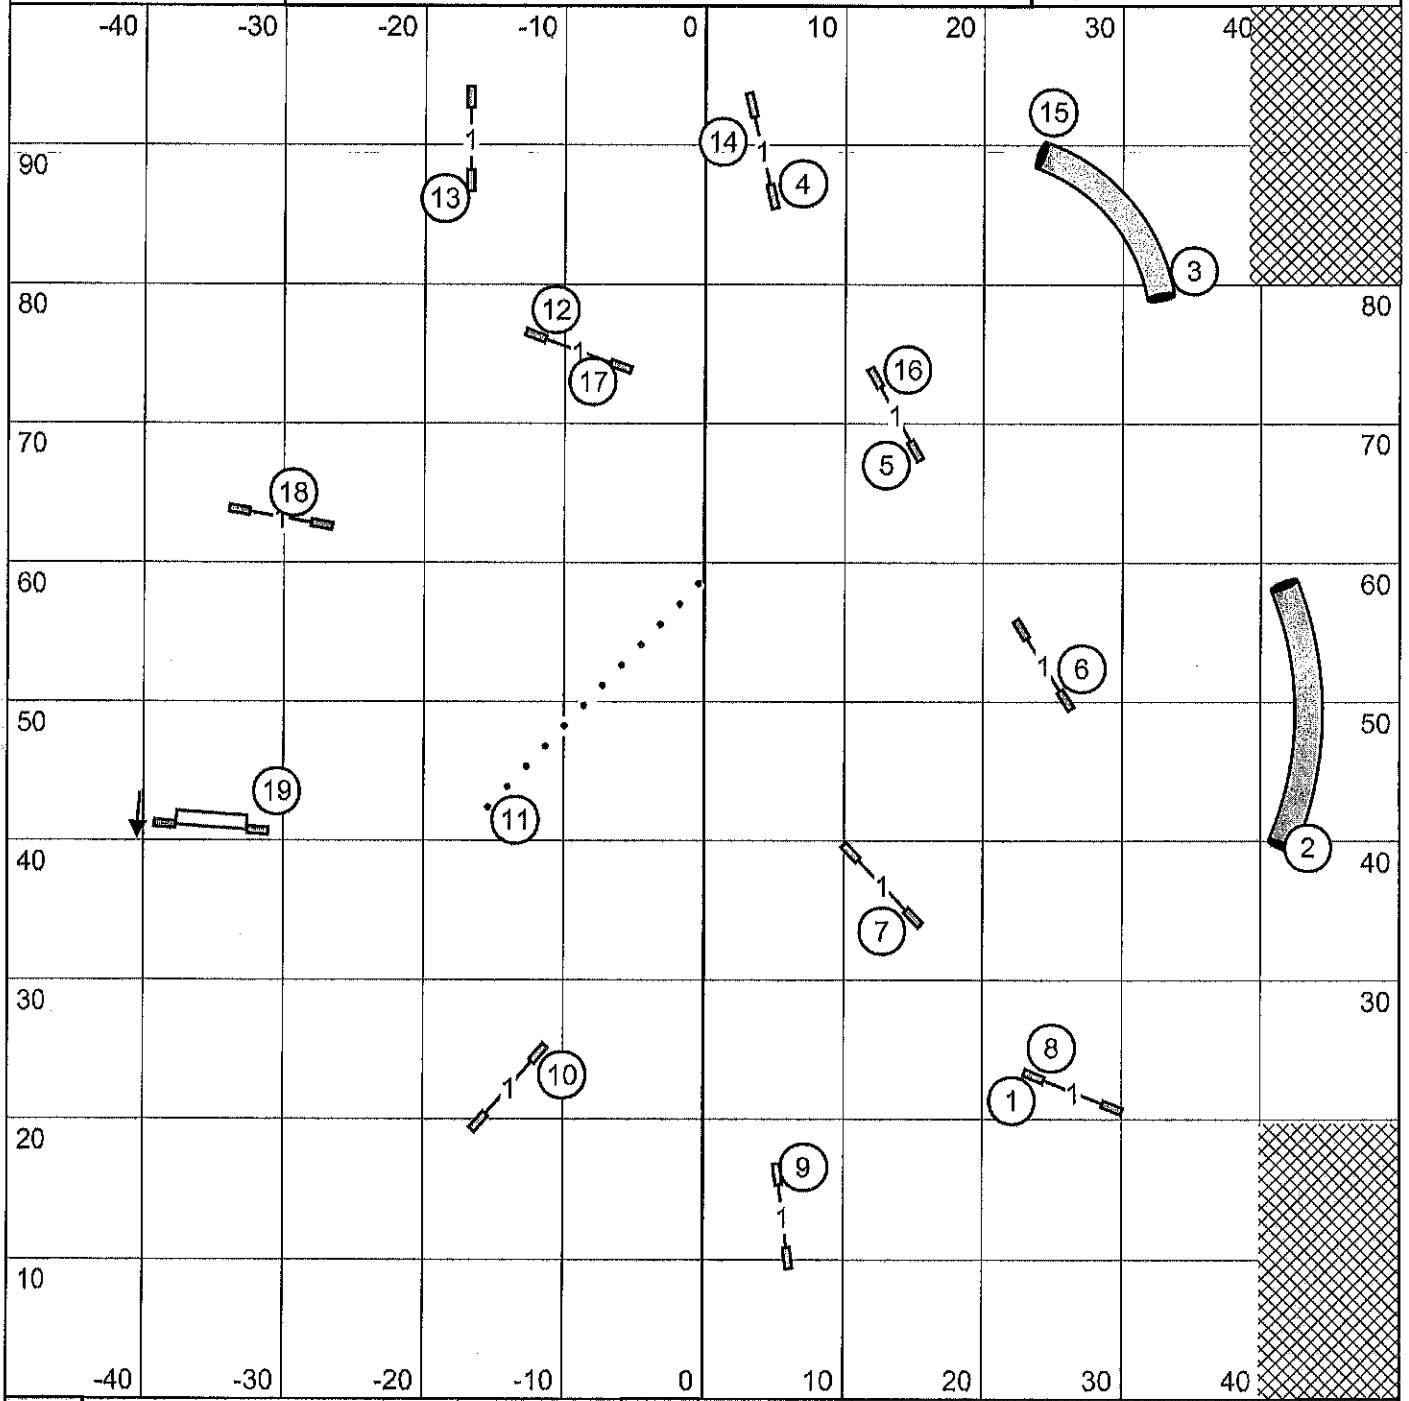

Premier JWW

Saturday, June 13, 2026

Boston Terrier Club of Western Washington Auburn, WA

Judge: Tracy Mazur

Exit

T/S

Enter