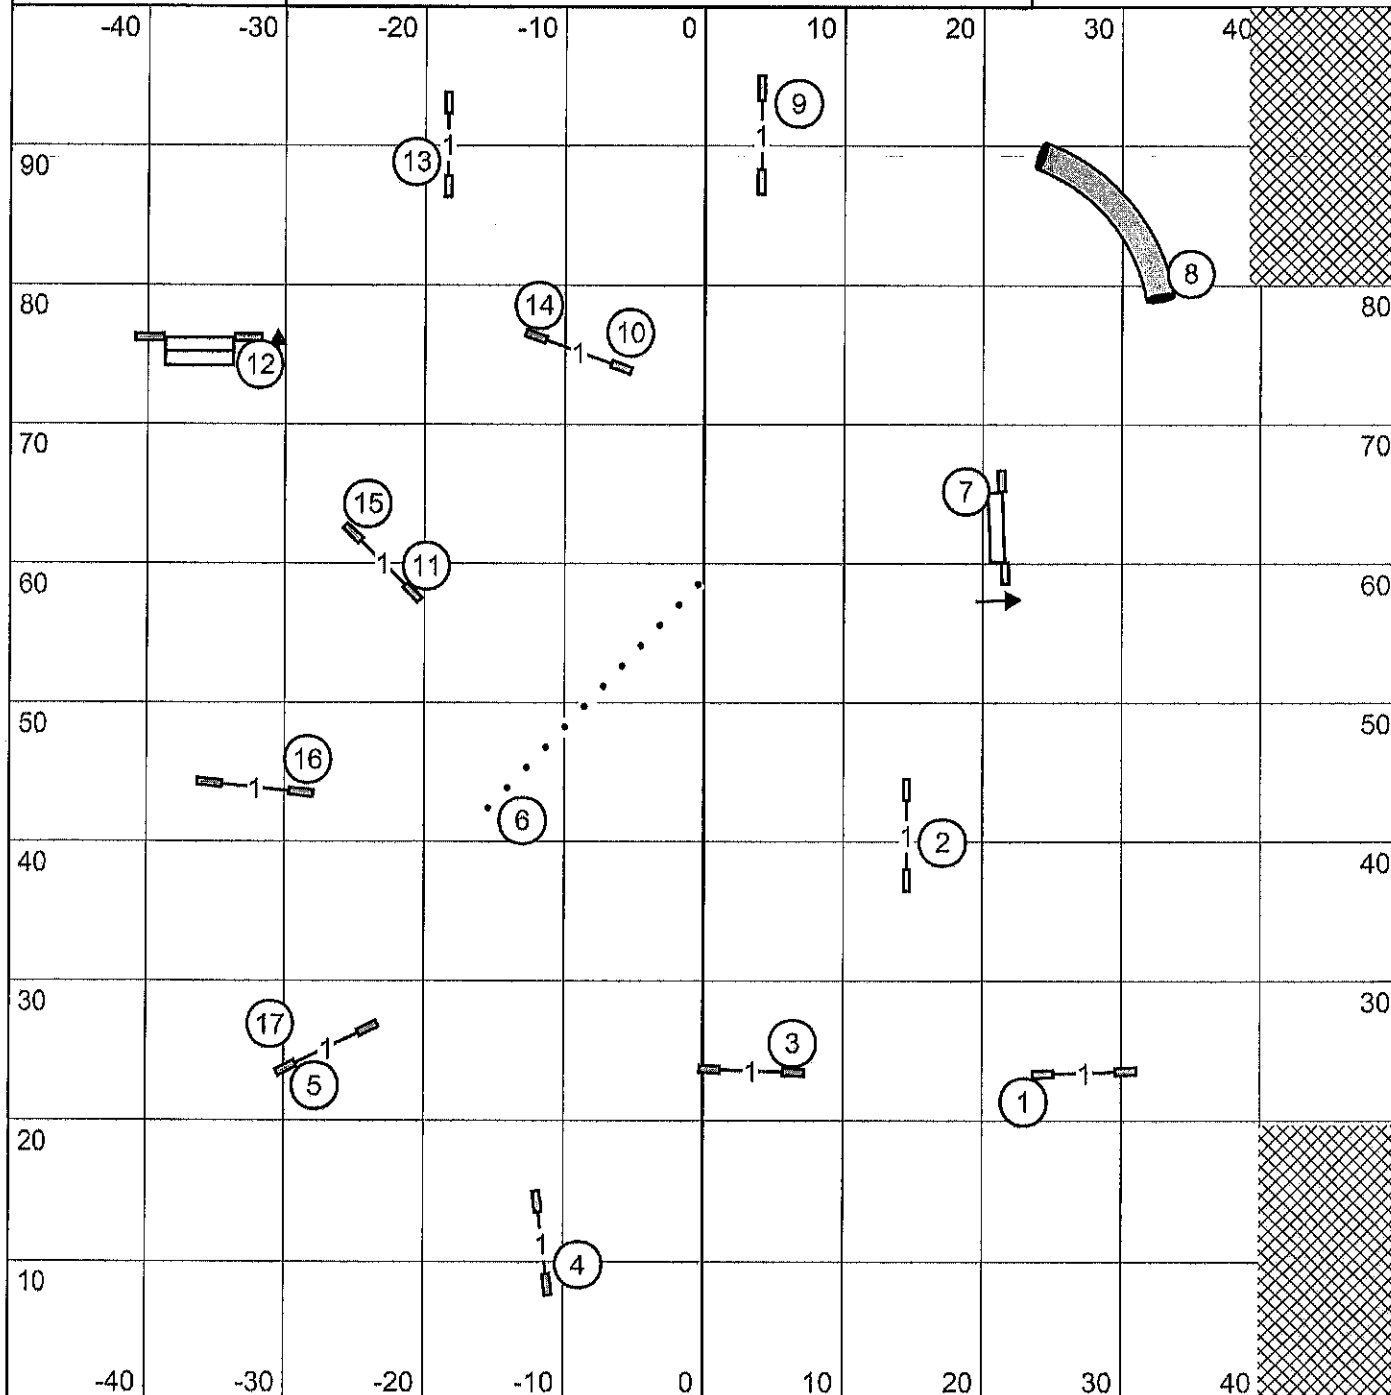

Judge: Tracy Mazur

Exit

T/S

Enter

Open JWW

Saturday, June 13, 2026

Boston Terrier Club of Western Washington Auburn, WA

Judge: Tracy Mazur