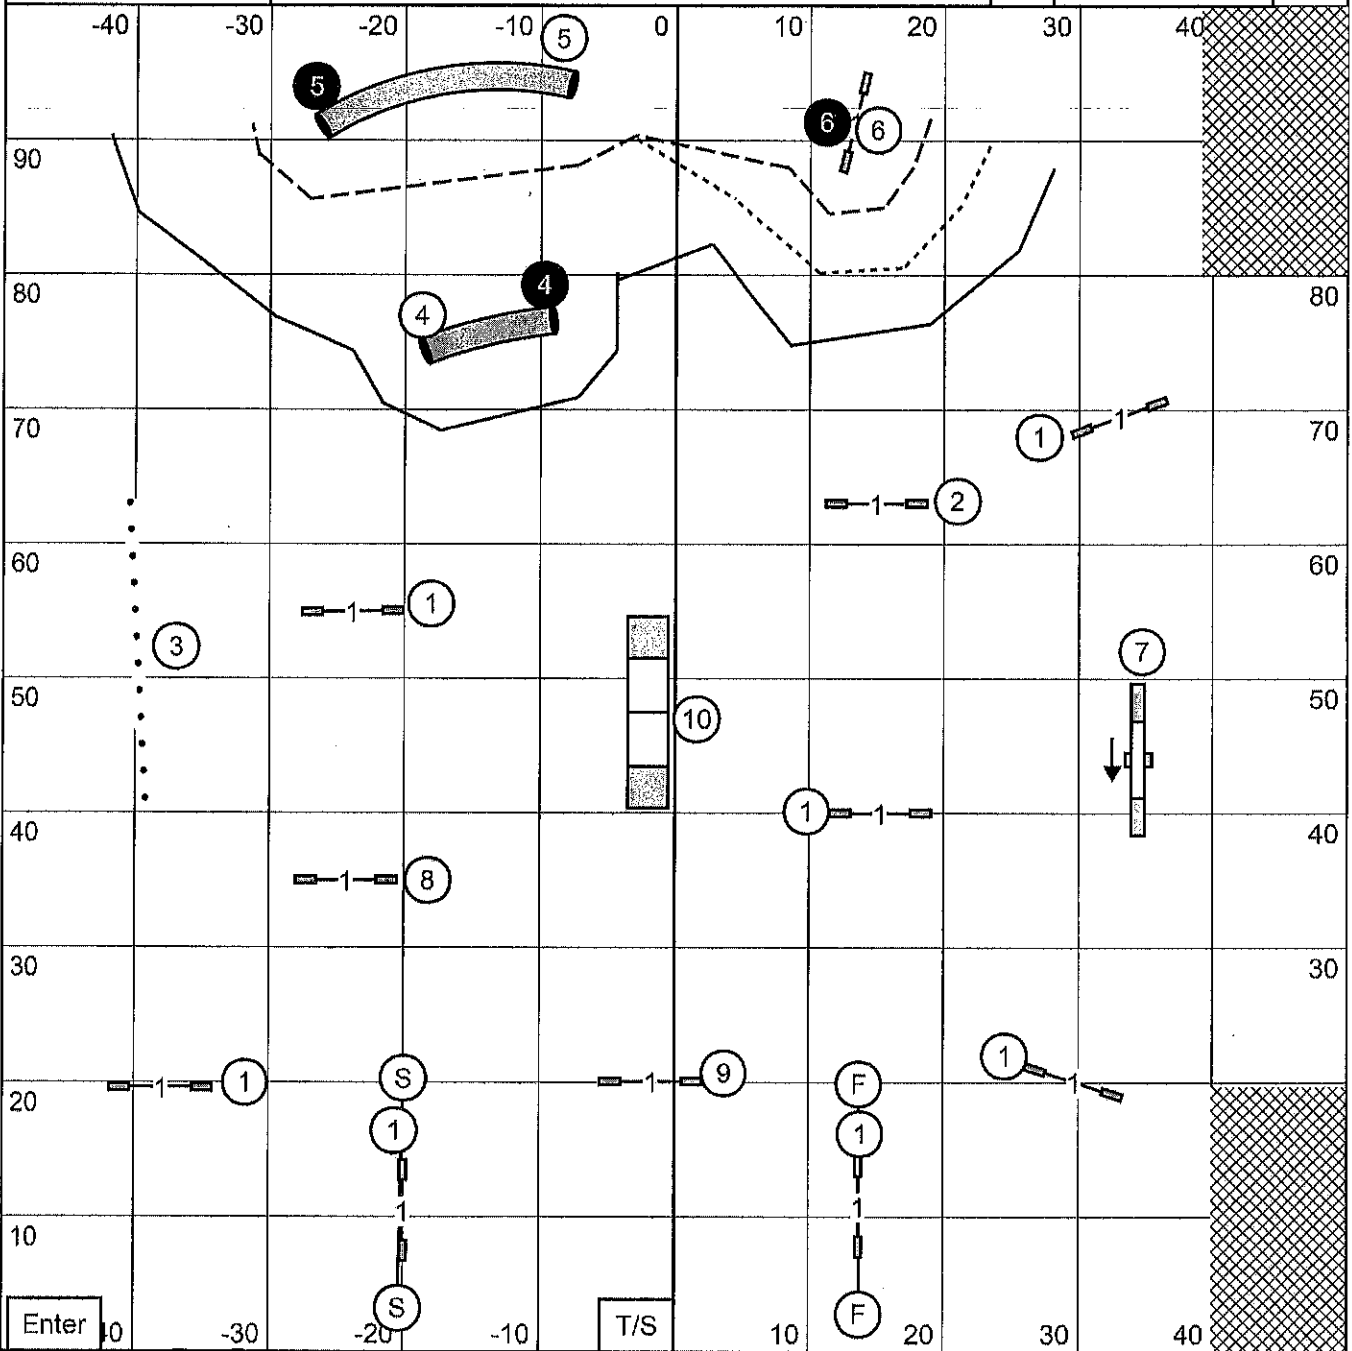

# FAST

Sunday, June 14, 2026

Boston Terrier Club of Western Washington Auburn, WA  
 Judge: Tracy Mazur

Start and Finish  
 Bi-directional

M/E Send: 4 5 6 OR 6 5 4

Open Send: 5 6 OR 6 5

Novice Send: 5 6 OR 6 5