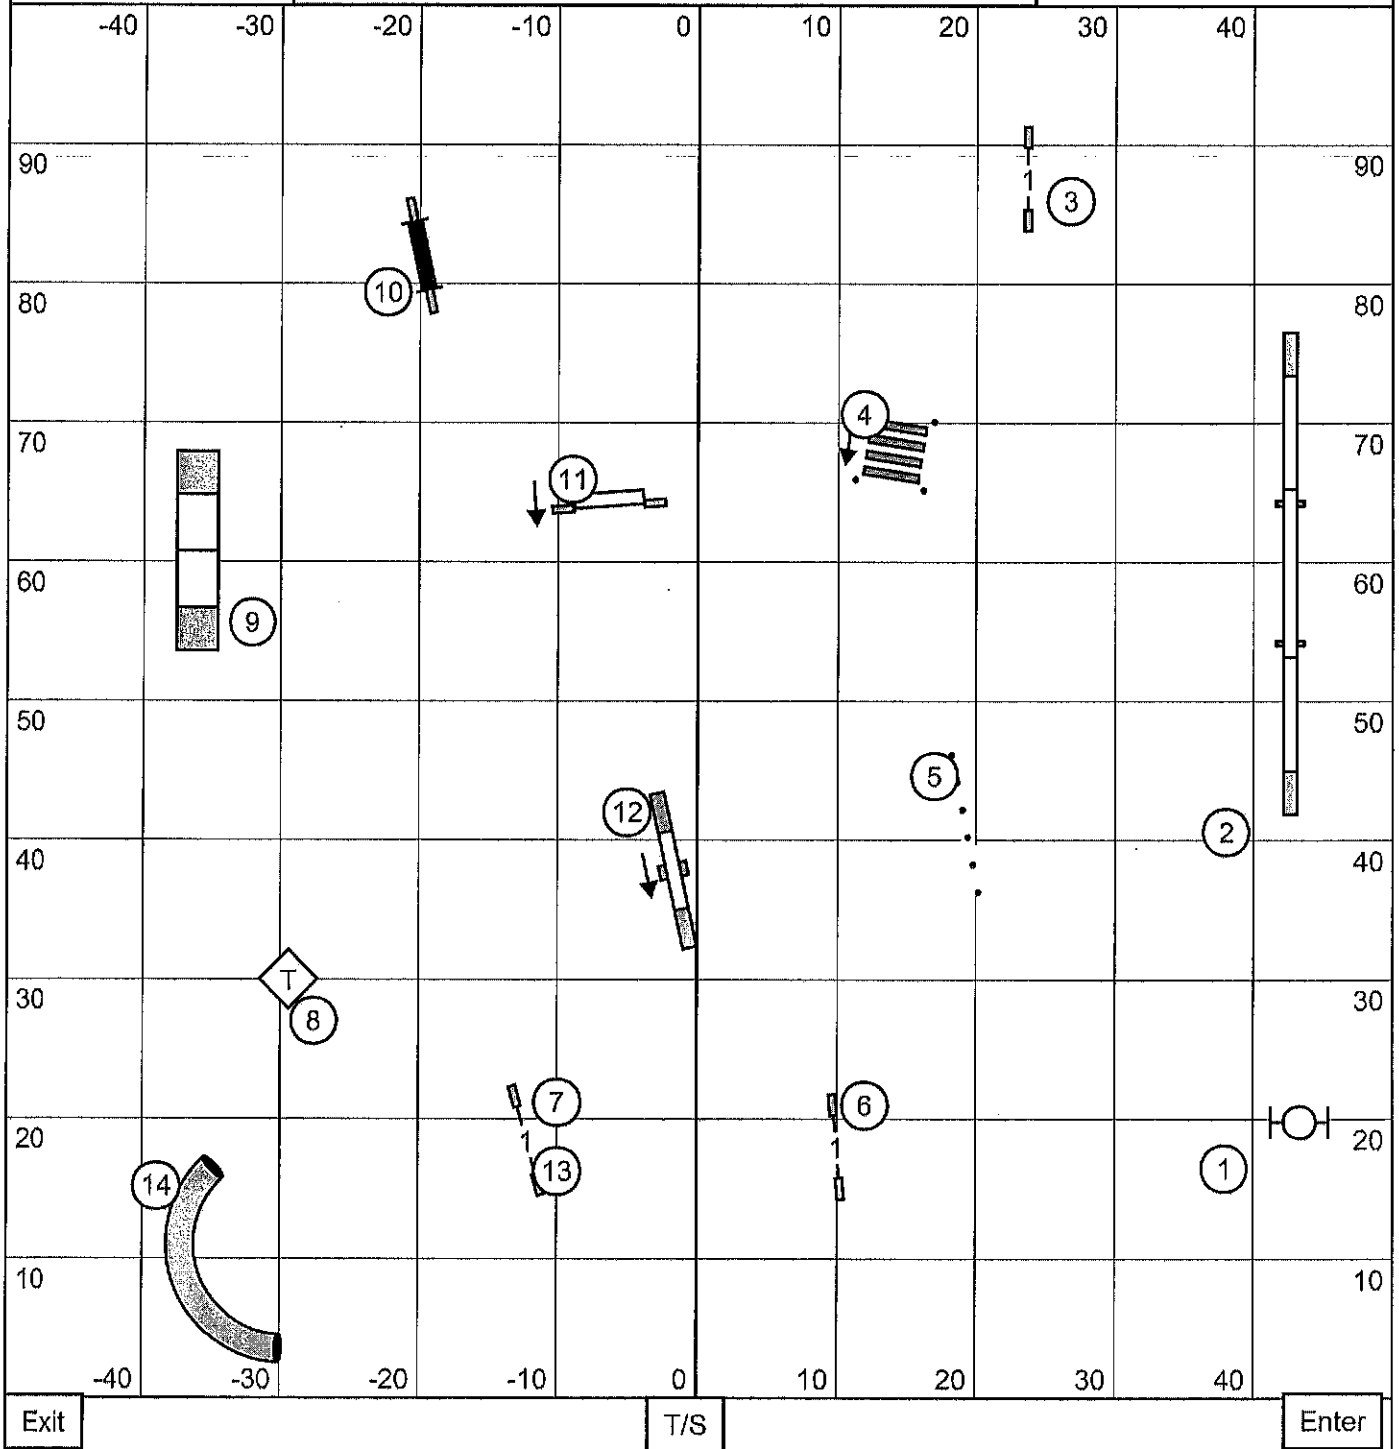

# FAST

Sunday, June 14, 2026

Boston Terrier Club of Western Washington Auburn, WA  
 Judge: Tracy Mazur

Start and Finish  
 Bi-directional

M/E Send: 4 5 6 OR 6 5 4

Open Send: 5 6 OR 6 5

Novice Send: 5 6 OR 6 5