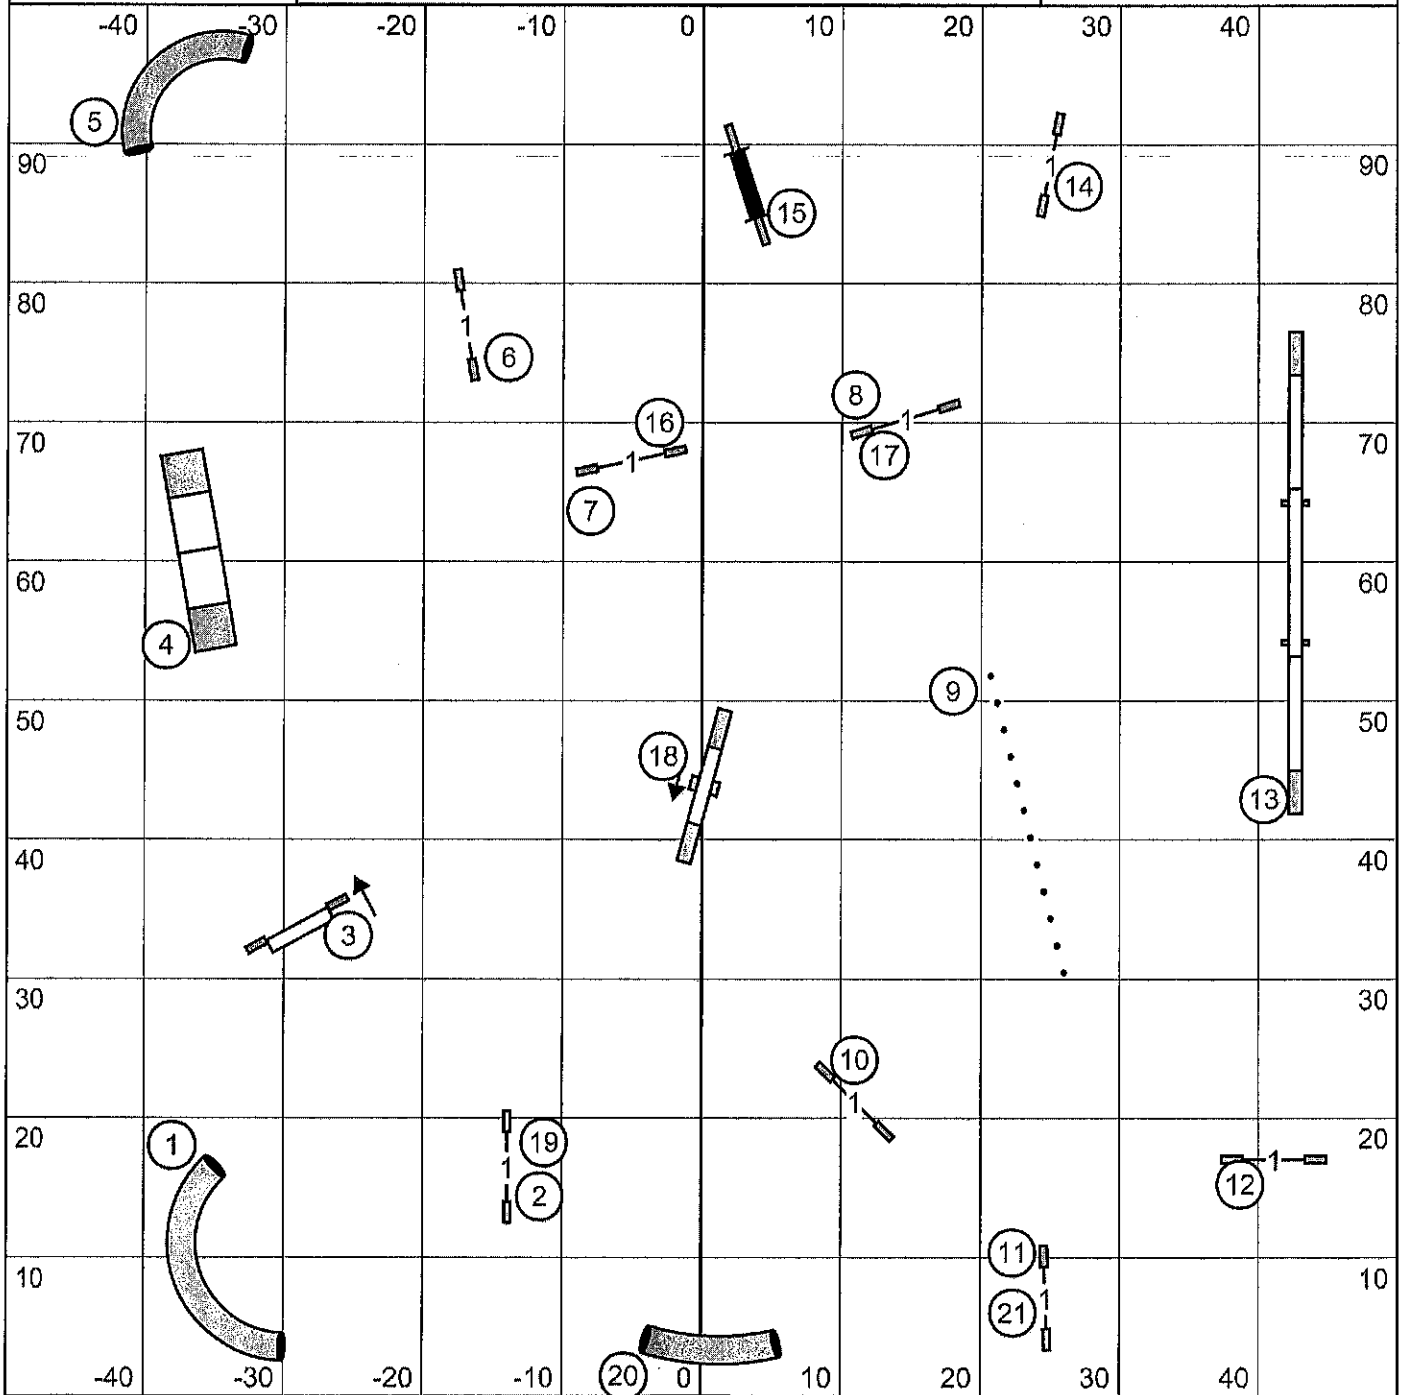

Premier Standard

Sunday, June 14, 2026

Boston Terrier Club of Western Washington Auburn, WA

Tracy Mazur-Judge

Enter

T/S

Exit