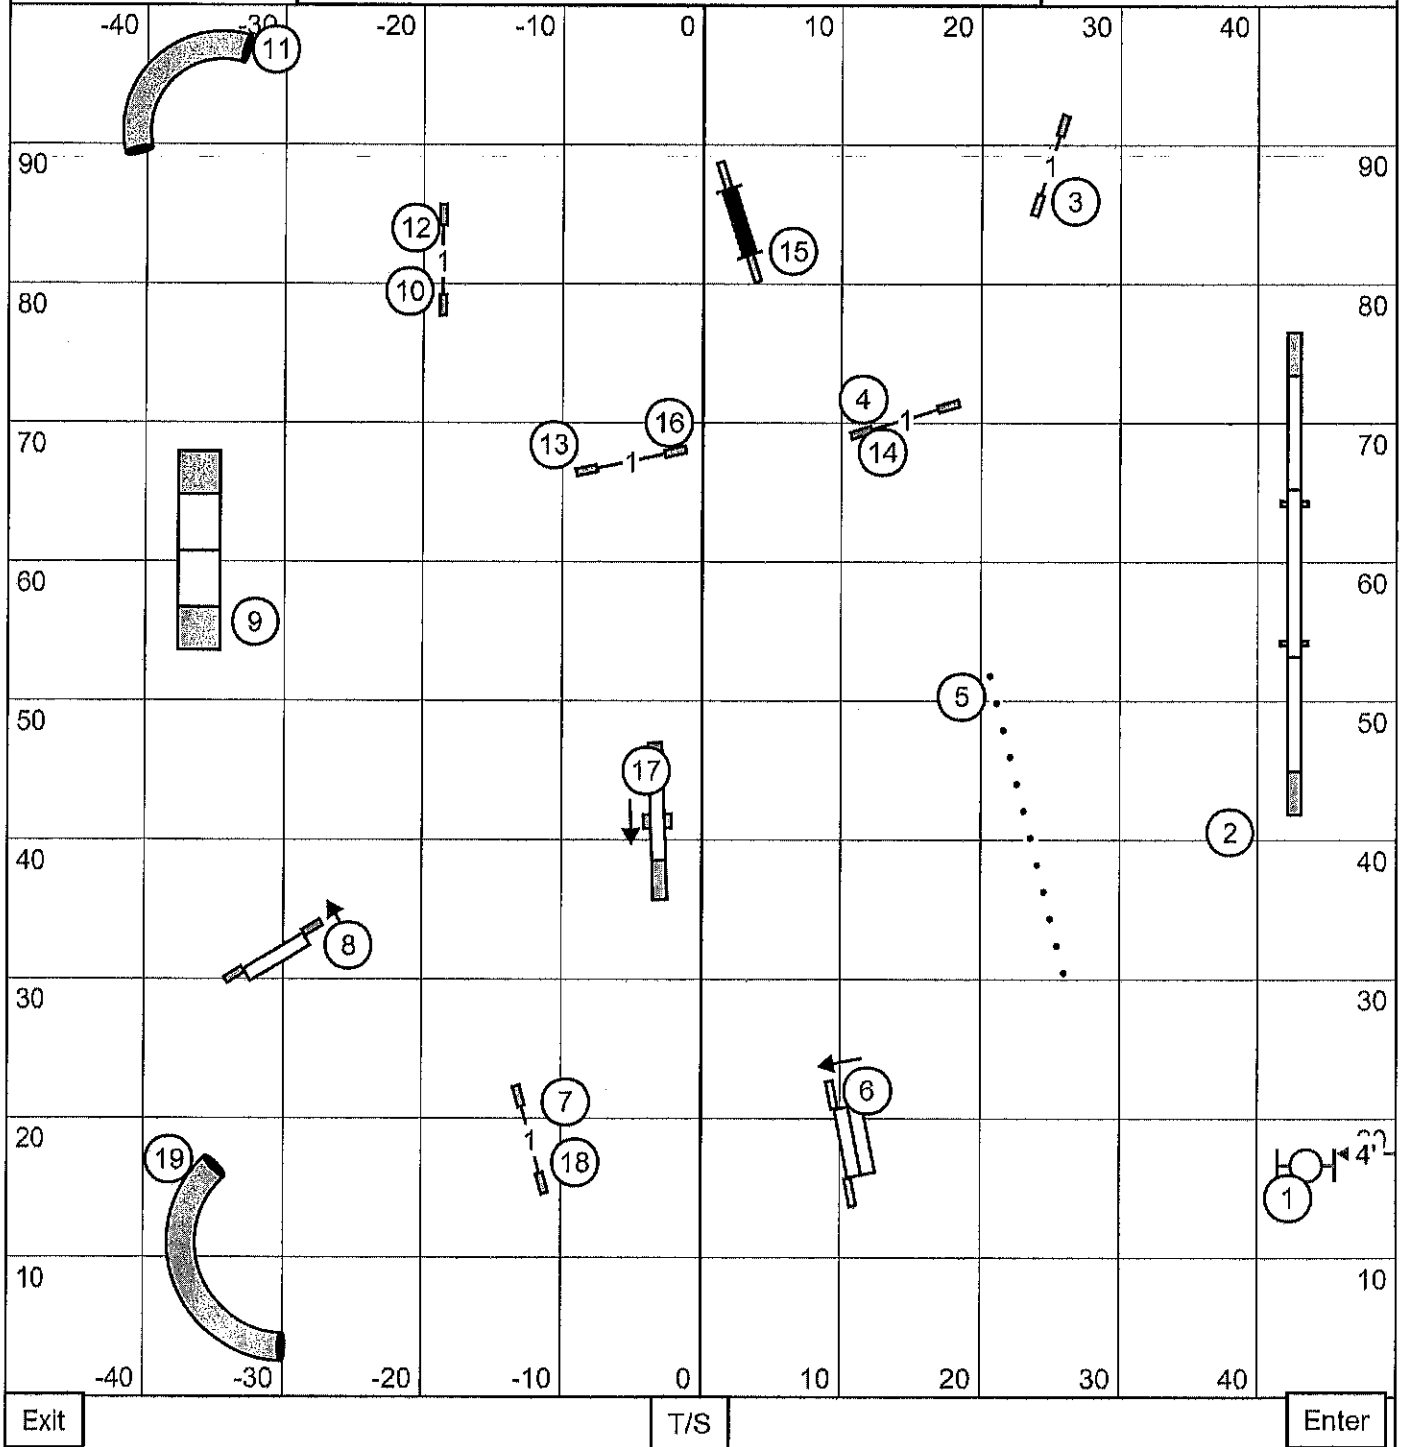

Master/Excellent Standard

Sunday, June 14, 2026
Boston Terrier Club of Western Washington Auburn, WA
Tracy Mazur-Judge