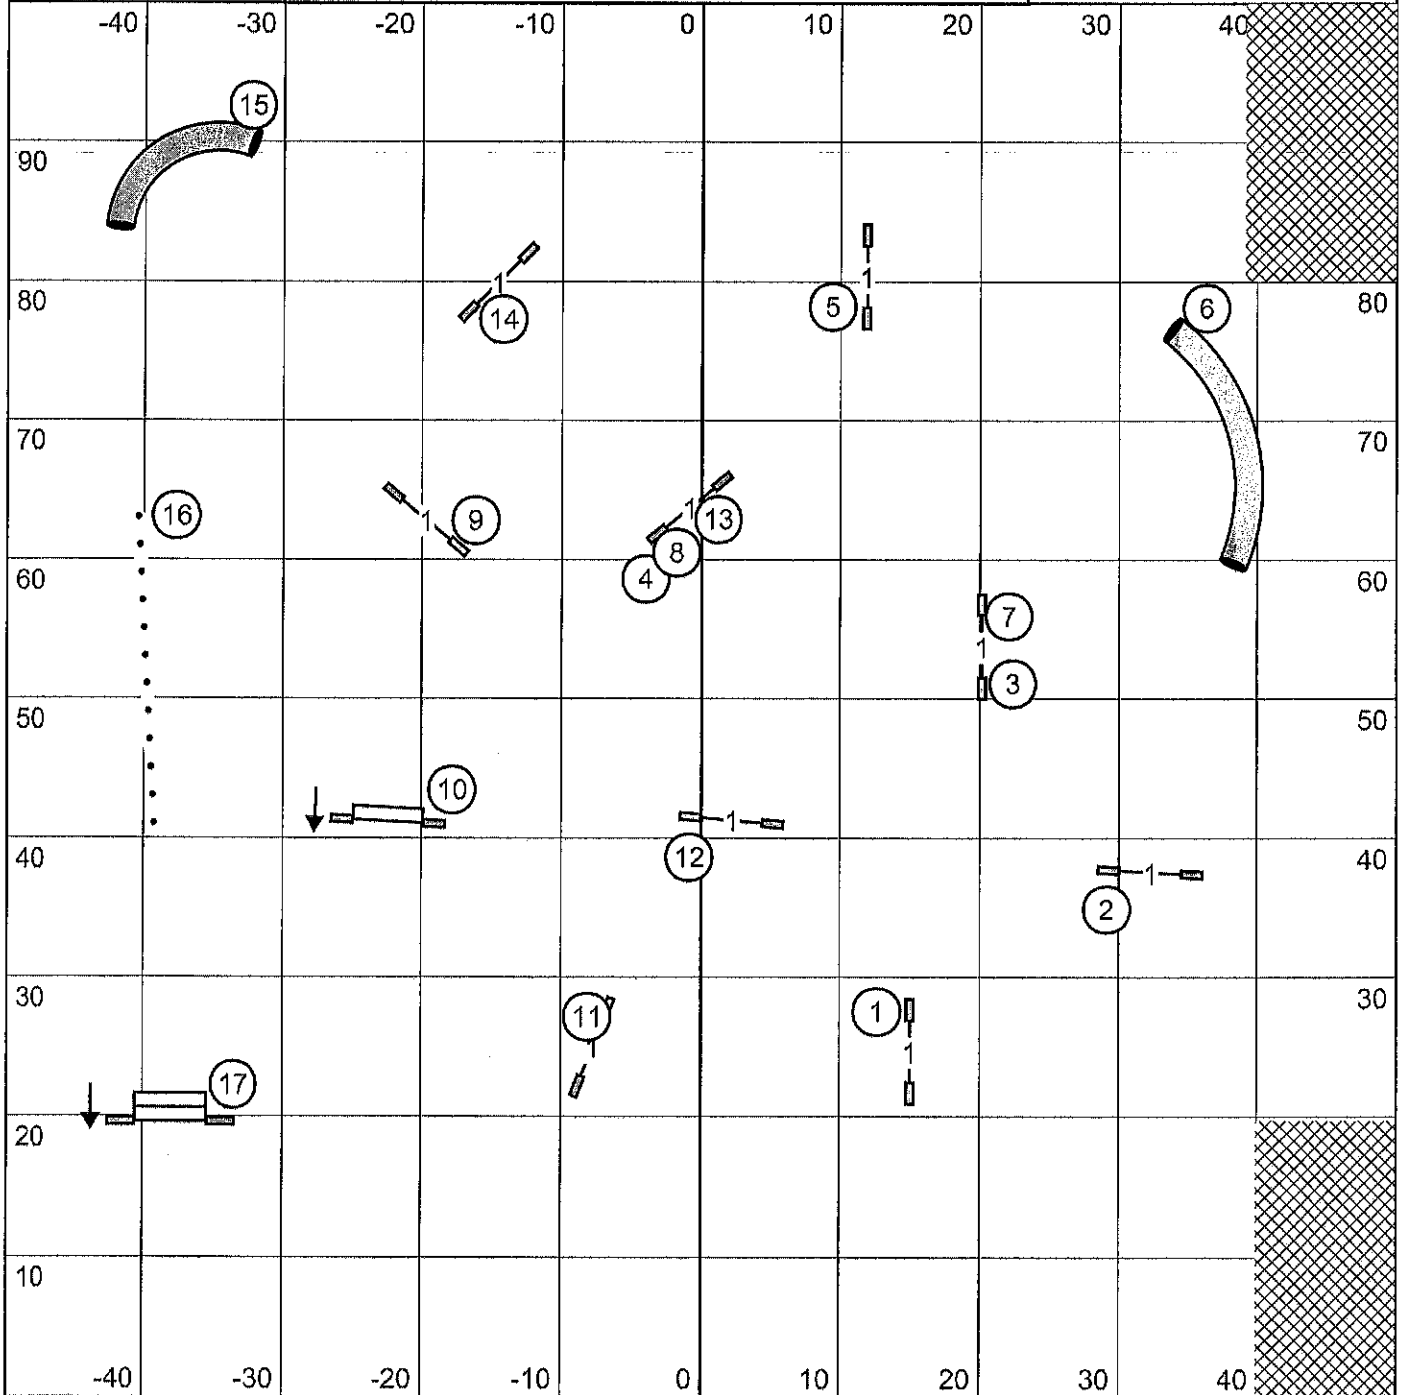

Open JWW

Sunday, June 14, 2026

Boston Terrier Club of Western Washington Auburn, WA

Judge: Tracy Mazur

Exit

T/S

Enter