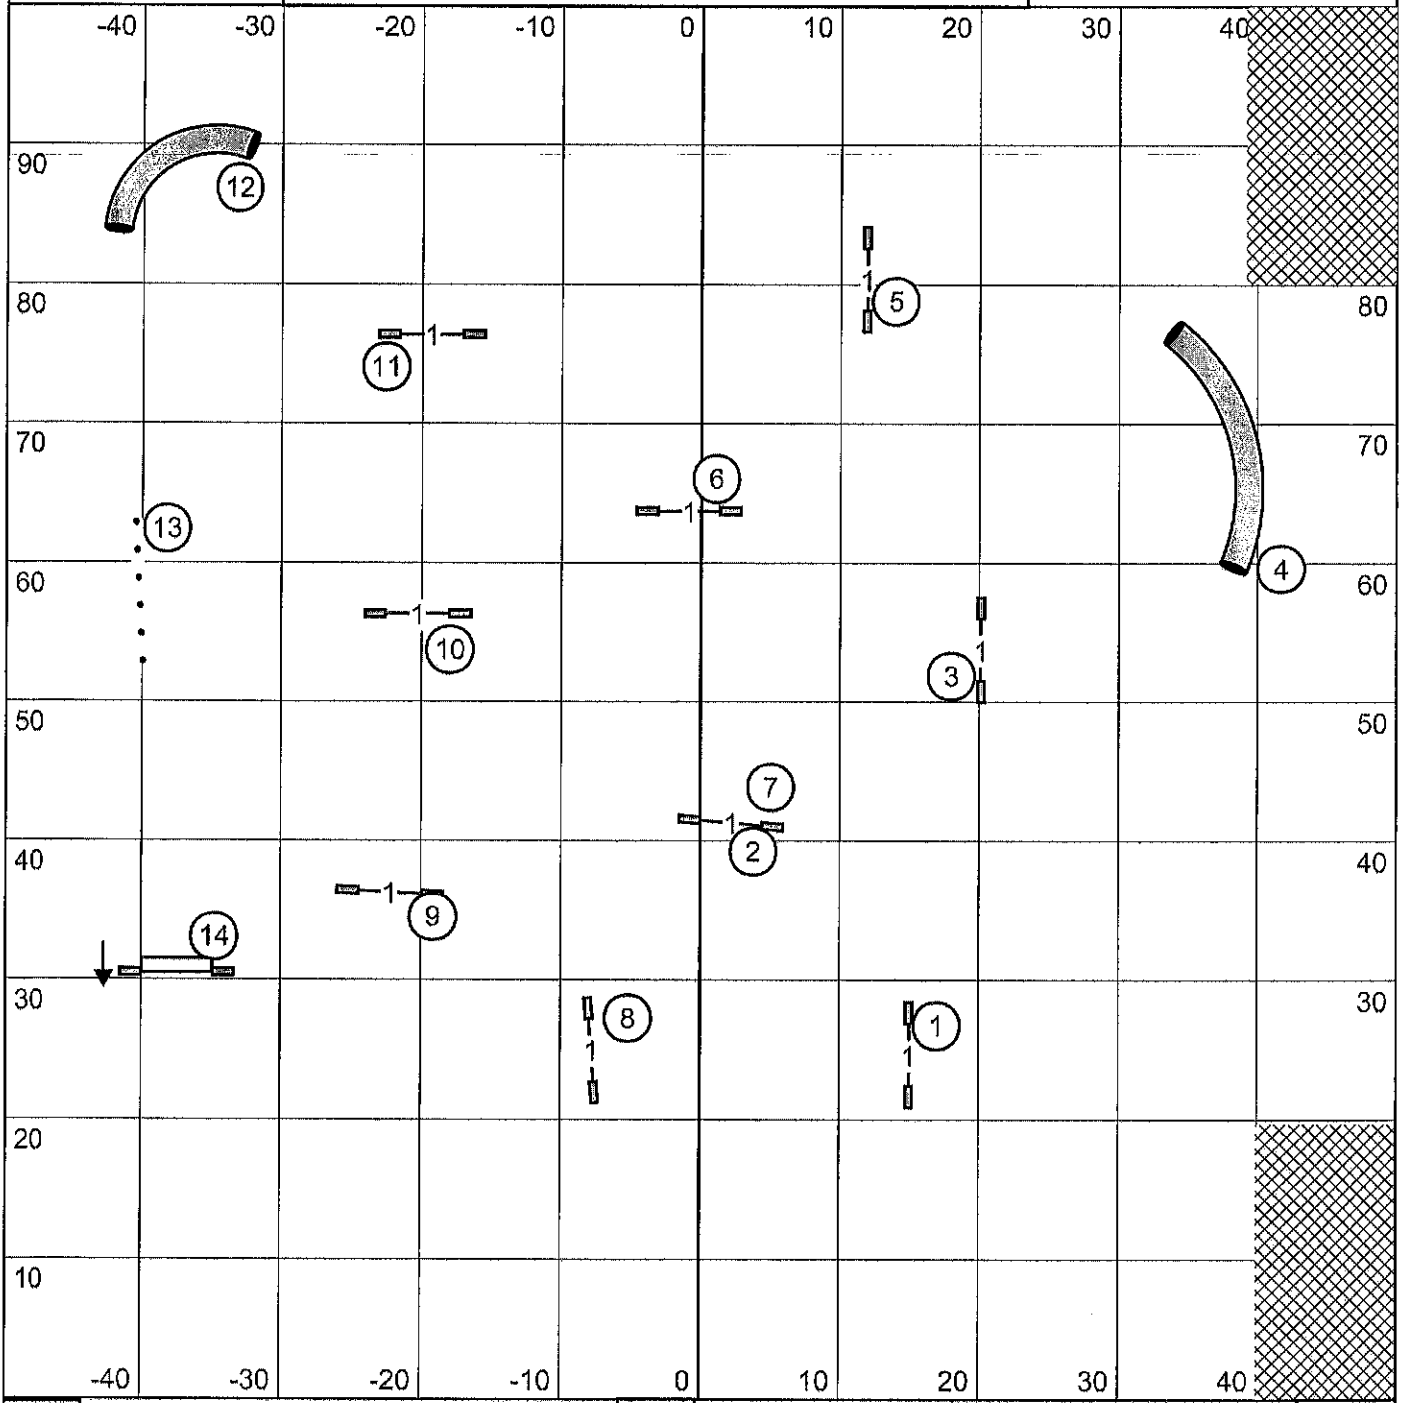

Novice JWW

Sunday, June 14, 2026

Boston Terrier Club of Western Washington Auburn, WA

Judge: Tracy Mazur

Exit

T/S

Enter