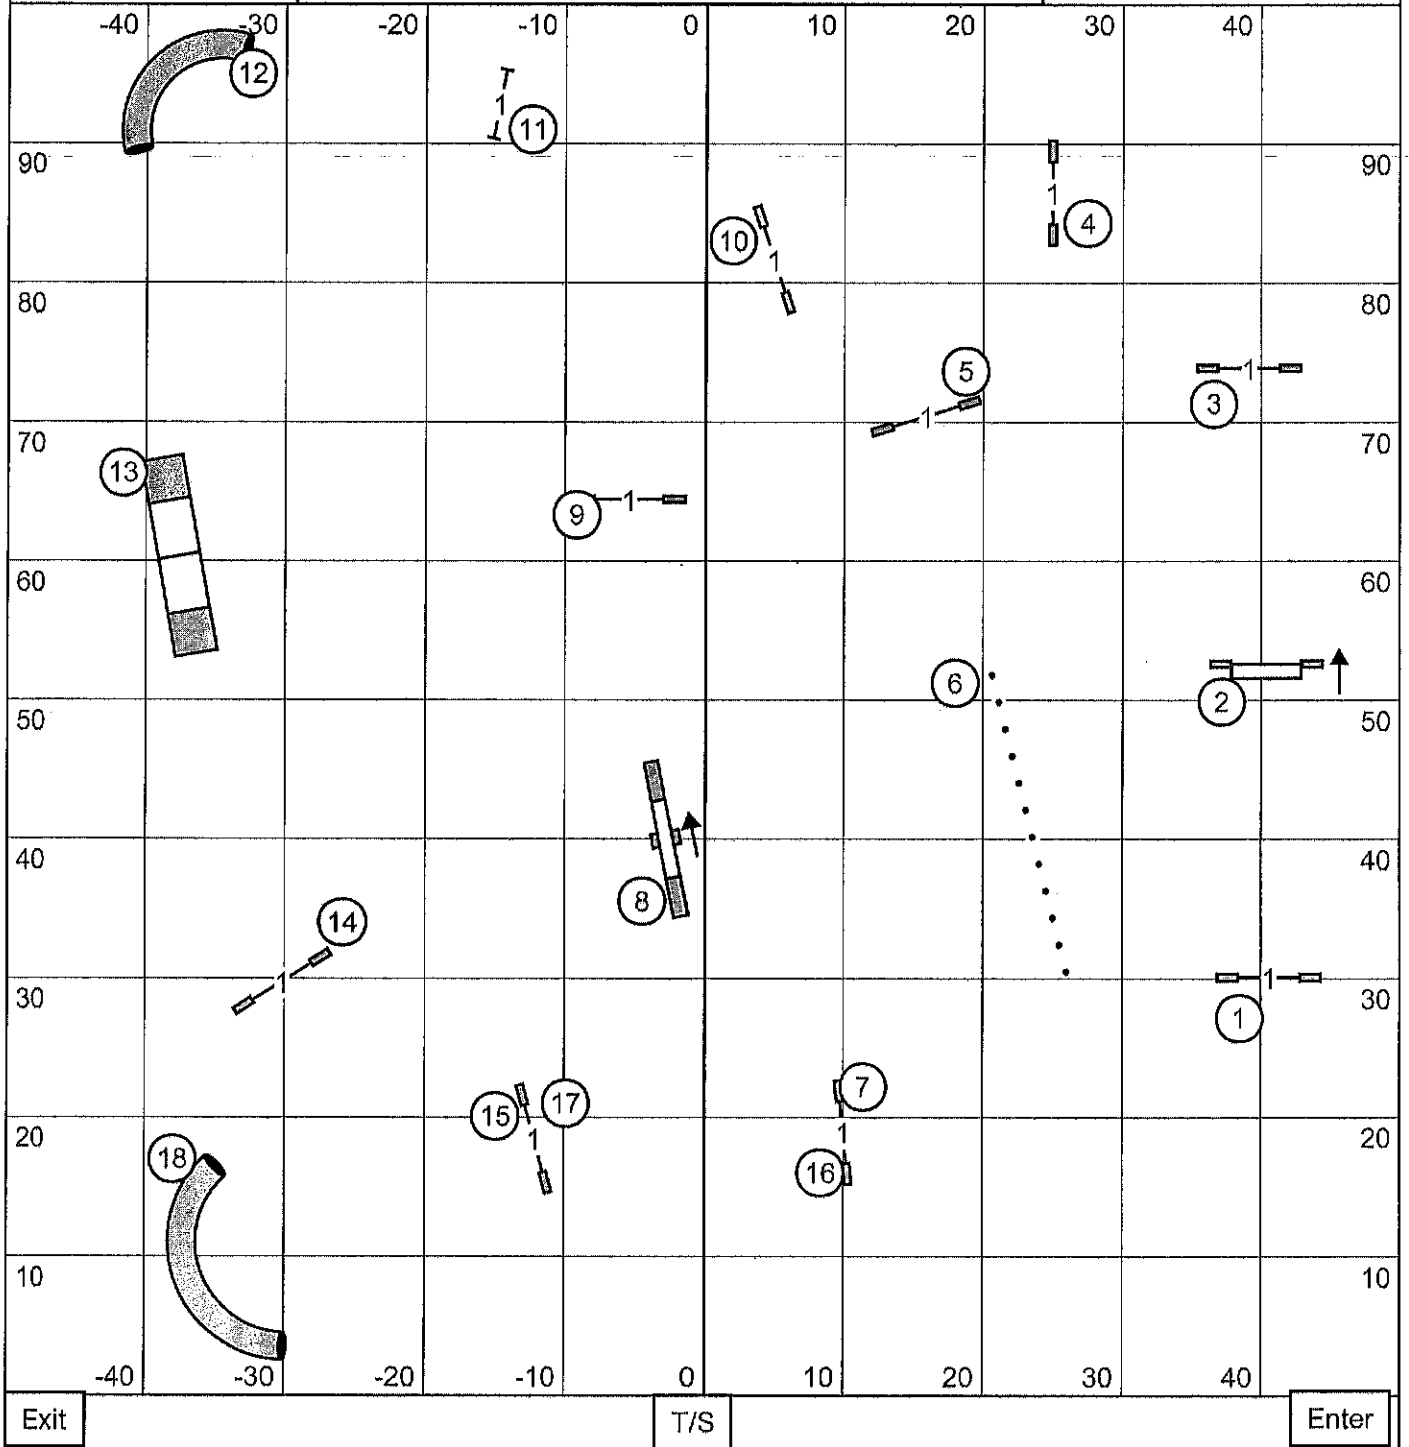

# T2B

Sunday, June 14, 2026

Boston Terrier Club of Western Washington Auburn, WA

Tracy Mazur-Judge