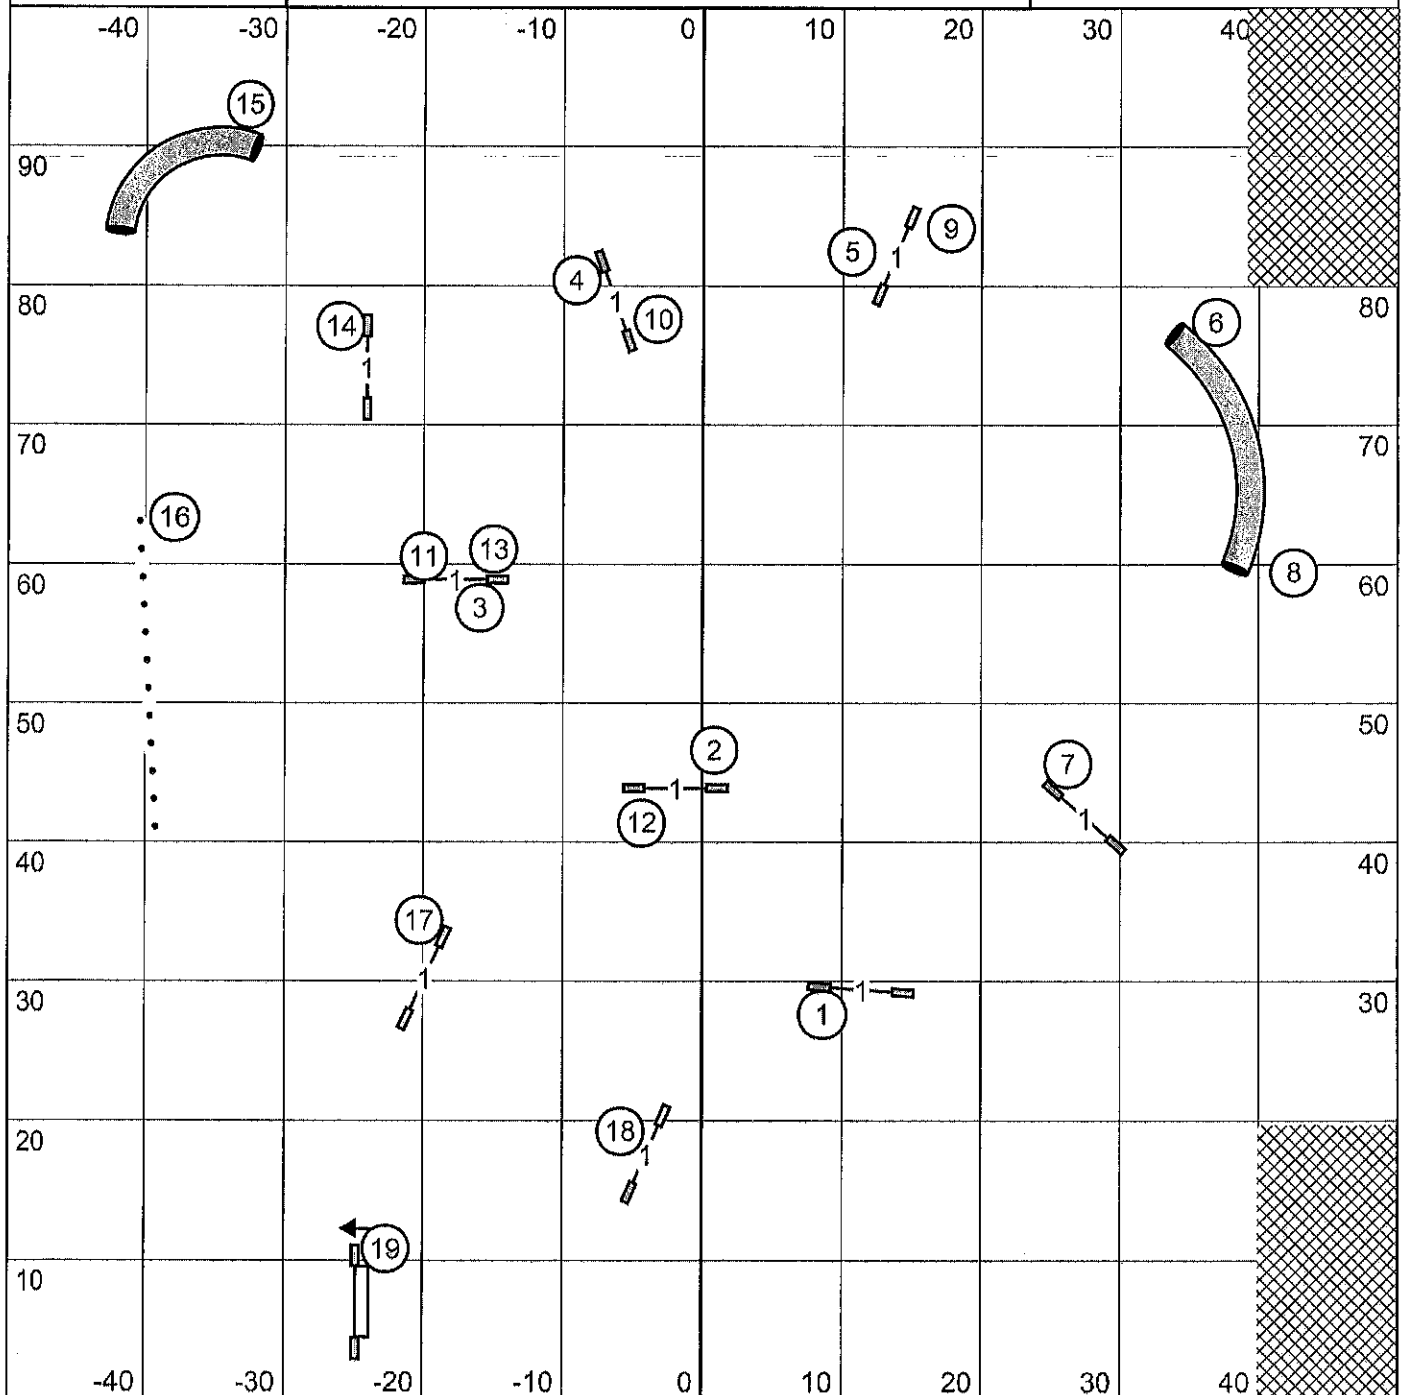

Premier JWW

Sunday, June 14, 2026

Boston Terrier Club of Western Washington Auburn, WA

Judge: Tracy Mazur

Exit

T/S

Enter