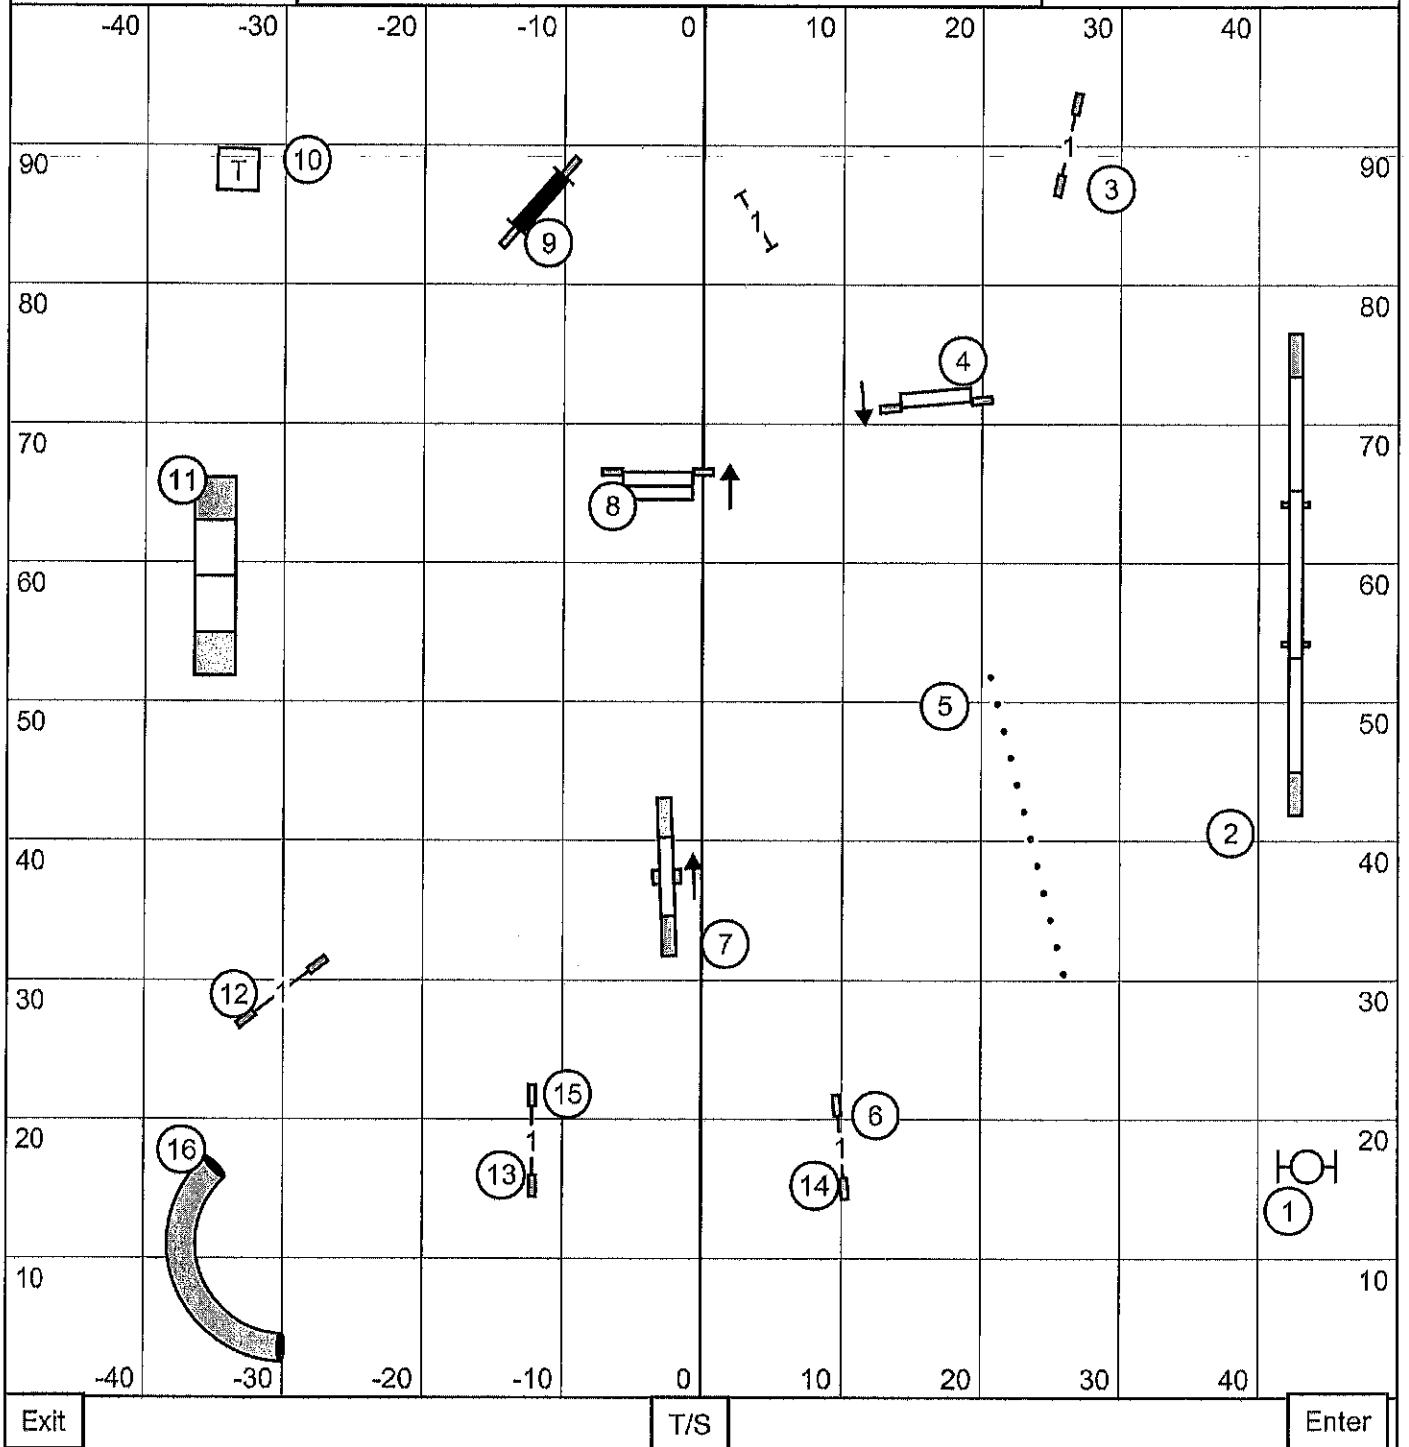

Open Standard

Sunday, June 14, 2026

Boston Terrier Club of Western Washington Auburn, WA

Tracy Mazur-Judge